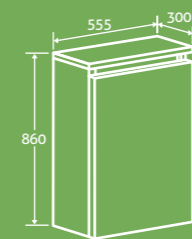

Avenue WC Unit

H 860 x W 555 x D 300

- Excluding concealed cistern, see page 95 for cisterns
- Toilet not included
- Designed to match Halo furniture

13360 **£244**

Finish

Dark Oak

For matching Bath Panels see page 125