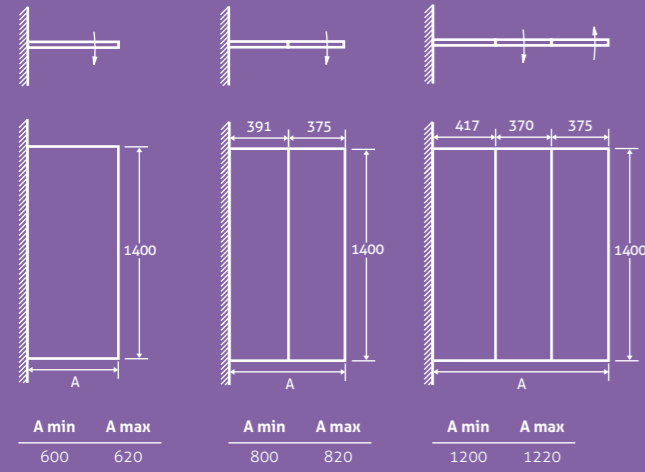

genoa

Genoa Frameless Bath Screens

10

ALUMINIUM PROFILE

ZINC ALLOY & BRASS HINGES

6mm glass, height 1400mm

- Aluminium profile
- Zinc alloy & brass hinges
- Universally handed

Single Bath Screen 12536

£187

Double Bath Screen 12537

£322

Triple Bath Screen 12538

£437

ALUMINIUM PROFILE