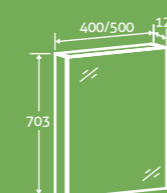

Zen Mirrored Single Door Aluminium Wall Cabinet 2

H 703 x W 400 x D 125 13376 **£252**
H 703 x W 500 x D 125 12668 **£271**

ALUMINIUM