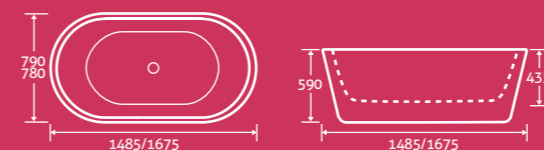

25

- Double skin acrylic
- Including waste

1485 x 790 21731 **£1135**
1675 x 780 21732 **£1195**