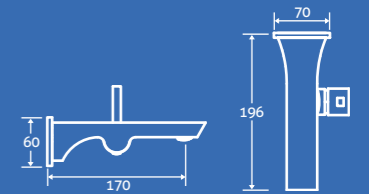

Catania Wall Mounted Basin Mixer

0.3 bar min.
69308 **£223**