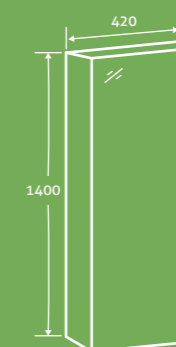

ALUMINIUM

SOFT
CLOSING
DOOR