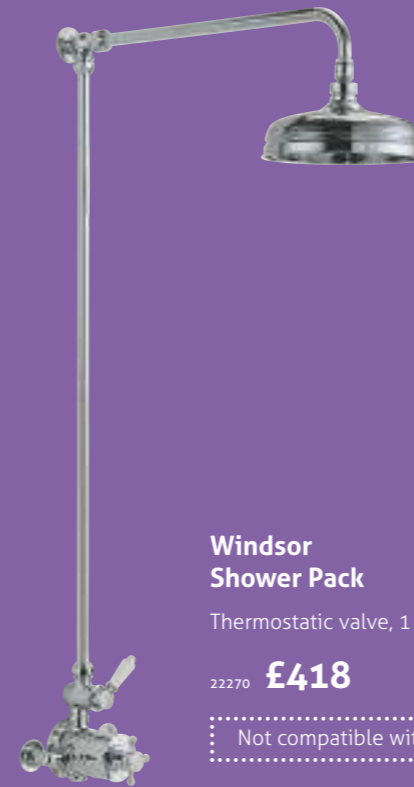

SOLID BRASS VALVE & BODY

SHOWER HEAD STAINLESS STEEL

3

traditional shower packs

These traditional shower packs feature a solid brass valve, body & shower head

= Thermostatic Valve

Windsor Shower Pack

Thermostatic valve, 1 bar min.

22270 **£418**

Not compatible with Easy Fitting Kit

SOLID BRASS VALVE & BODY

BRASS SHOWER HEAD

3

Windsor Dual Shower Pack

Thermostatic valve, 1 bar min.

22268 **£473**