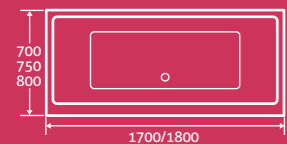

Virgo Acrylic Bath

25

super-strong
ACRYLIC

super-strong Acrylic

1700 x 700 12562 **£456**
1700 x 750 18780 **£456**
1800 x 800 18779 **£516**

Add a Revive whirlpool system from **£608**, see page 115