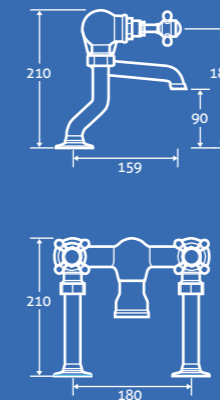

Greenwich Bath Shower Mixer on 660mm Stand Pipes 3
0.5 bar min.
– Including handset and hose.
22532 **£538**