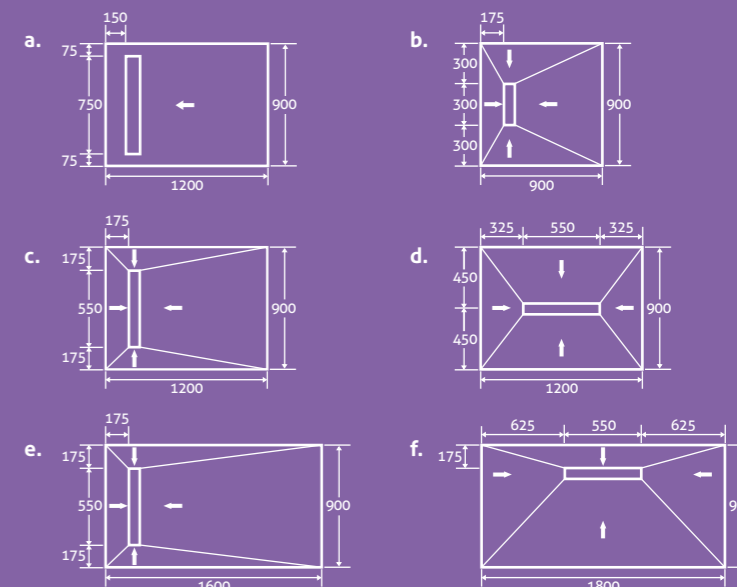

Drain Positions for Linear Trays

Seating Kits

Our Seating Kits are a simple, cost effective way to create the perfect seating in any steam room or wetroom. These kits can be easily trimmed to suit any area using standard hand tools.

Curved Edge with Backrest
1200 x 590 x 845 37886 **£467**

Square Edge
1200 x 500 x 500 37884 **£333**

Curved Edge
1200 x 430 x 470 37885 **£333**

Wabo Bath Panel

1850 x 600 37797 **£75**

Wabo Bath End Panel

850 x 600 37798 **£29**

Linear Base Drain

Specially designed to work with our Linear Drain Shower Bases these drains are available in both horizontal and vertical exit formats.

Horizontal outlet 37844 **£129**

Vertical outlet 37845 **£129**

ADDITIONAL WETROOM FIXINGS

Wetroom Board Fixing Washers
For walls, 36mm

x 20 12868 **£6**

Wetroom Glass Fibre Tape
Wall and floor, 125mm

x 25m 15288 **£20**

Wetroom Sealing Tape
Wall and floor, 120mm

x 10m 12870 **£33**

Wetroom Sealing Internal Corner
Wall and floor

12871 **£7**

Wetroom Sealing Pipe Collar
Wall and floor

12872 **£6**