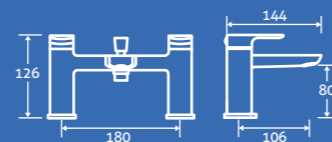

taps

0.3 bar min.
– Including click clack waste

69311 **£142**

zane

0.3 bar min.
– Including waste

69907 **£150**

0.3 bar min.

69910 **£214**

0.5 bar min.

69908 **£200**

0.5 bar min.
– Including handset, hose and bracket.

69909 **£235**

sparta

0.3 bar min.

69312 **£234**

0.5 bar min.

69314 **£244**

0.5 bar min.
– Including handset, hose and bracket.

69313 **£305**