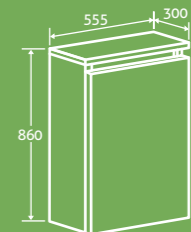

2
YEAR
GUARANTEE

SOFT
CLOSING
DOOR

COMPOSITE
RESIN BASIN

**Avenue Solid Front
Bath Panels in Dark Oak**

1800/1700/1600/1500
– All front panels are supplied 1800mm
but can be cut to size

13357 **£125**

End Panels

800/750/700
– All end panels are supplied 800mm but
can be cut to size

700 13358 **£75**

2
YEAR
GUARANTEE

SOFT
CLOSING
DOOR

COMPOSITE
RESIN BASIN

**Avenue Solid Front
Bath Panels in Dark Oak**

1800/1700/1600/1500
– All front panels are supplied 1800mm
but can be cut to size

13357 **£125**

End Panels

800/750/700
– All end panels are supplied 800mm but
can be cut to size

700 13358 **£75**

furniture

pearl

**Pearl Floor Standing
Cloakroom Vanity Unit**

2

H 870 x W 390 x D 215

– Including composite resin basin
– Soft close door

Gloss White 15448 **£258**
Dark Oak 15447

SOFT
CLOSING
DOOR

COMPOSITE
RESIN BASIN

Finishes

More matching Bath
Panels on page 124

quadro

**Quadro Floor Standing
Cloakroom Vanity Unit**

2

H 860 x W 510 x D 255

– Including ceramic basin
– Soft close door

20515 **£236**

SOFT
CLOSING
DOOR

CERAMIC
BASIN

Finish

For Gloss White Bath
Panels see page 124

minimo

**Minimo Wall Hung
Cloakroom Vanity Unit**

2

H 630 x W 390 x D 215

– Including composite resin basin
– Soft close door

Gloss White 15446 **£226**
Dark Oak 15445

SOFT
CLOSING
DOOR

COMPOSITE
RESIN BASIN

Finishes

More matching Bath
Panels on page 124

Avenue WC Unit

2

H 860 x W 555 x D 300

– Excluding concealed cistern,
see page 95 for cisterns
– Toilet not included
– Designed to match Pearl
& Minimo furniture

13360 **£244**

Finish