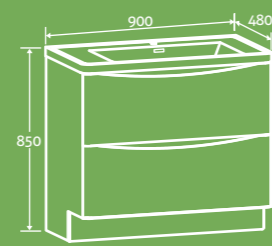

Light Oak

Envy 1200 Floor Standing Vanity Unit

H 850 x W 1200 x D 480

- Price excludes basin
- Soft close drawers

£549

Gloss White 17918, Light Oak 17917, Rosewood 69518