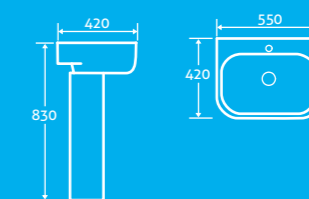

Frazenda Basin & Pedestal 25

H 830 x W 550 x D 420

- Available with 1 tap hole
- Designed to match Epernay ceramics

22433 **£192**