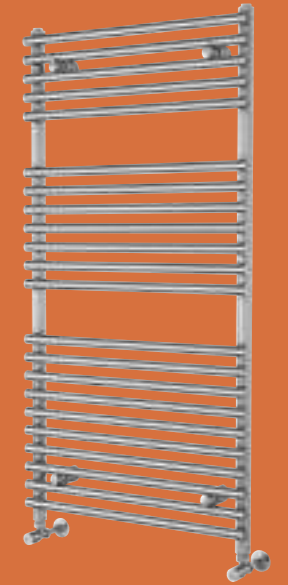

Dallas Towel Rail
H 1200 x W 600
Chrome 1508 BTU.
69284 **£305**

3