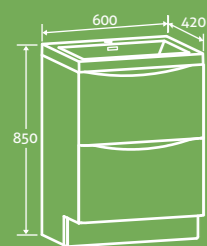

envy floor standing

Envy 600 Floor Standing Vanity Unit

H 850 x W 600 x D 420

- Price excludes basin
- Soft close drawers

£360

Gloss White 17881, Light Oak 17886, Rosewood 69516

Light Oak

Envy 900 Floor Standing Vanity Unit

H 850 x W 900 x D 480

- Price excludes basin
- Soft close drawers

£398

Gloss White 17882, Light Oak 17888, Rosewood 69517