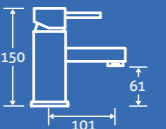

12780 **£212**

quadro

Quadro Mini Basin Mono 3

0.3 bar min.
– Including click clack waste

15602 **£74**

Quadro Basin Mono 3

0.3 bar min.
– Including click clack waste

15601 **£102**