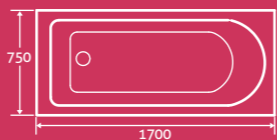

Aztec Acrylic Bath

25

Standard Acrylic

1700 x 750 12510 **£377**

super-strong Acrylic

1700 x 750 12511 **£470**

Add a Revive whirlpool system from **£608**, see page 115

Jorah Acrylic Compact Shower Bath