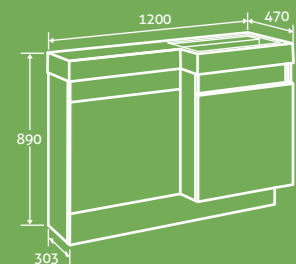

Gloss White

Vanity & WC Unit Package*

Airshire Vanity & WC Unit **£823**
Epernay Back to Wall Pan & Seat 15383 **£300**
Nero Basin Mixer 12778 **£116**

All this for only £1239

*Mirror not included.

More matching Bath Panels on page 124

Finishes