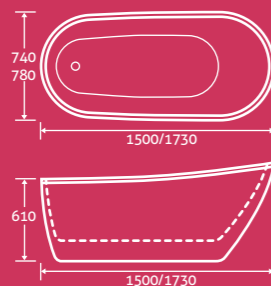

lavado

25

- Double skin acrylic
- Including waste

1700 x 790 12542 **£1542**

bagni

25
YEAR
GUARANTEE

25

- Double skin acrylic
- Including waste

1670 x 785 15420 **£1094**

izumi

25

- Double skin acrylic
- Including waste

1500 x 740 14951 **£1542**
1730 x 780 14950 **£1673**

eva

25

- Back to wall design
- Double skin acrylic

1700 x 800 69331 **£1254**

BACK TO WALL DESIGN

nova

Nova Freestanding Acrylic Bath

25

- Double skin acrylic
- Including waste

1485 x 790 21731 **£1135**
1675 x 780 21732 **£1195**

25
YEAR
GUARANTEE

baths