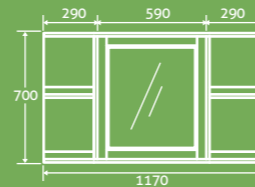

Matt White

Cromwell 600 Floor Standing Vanity Unit

H 850 x W 600 x D 500

– Including marble top & ceramic basin
– Soft close doors

Matt White 80591, Matt Light Grey 80592

2

£750