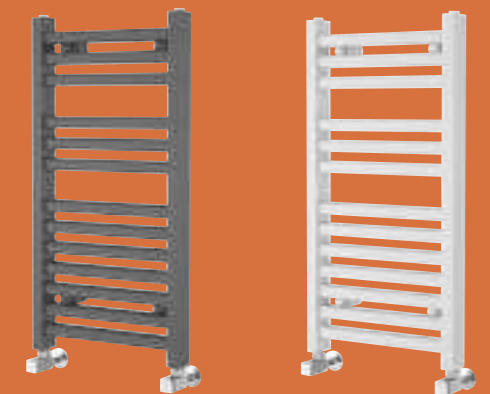

Anthracite

White

Tempt Double Layer Towel Rail

3

H 800 x W 400

– High heat output

Anthracite	1836 BTU.
69273	£182
White	1747 BTU.
69272	£161