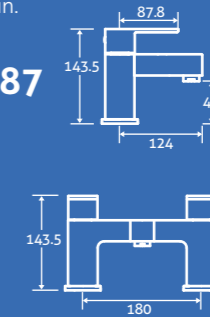

0.3 bar min.

12779 **£187**

Nero Bath Shower Mixer