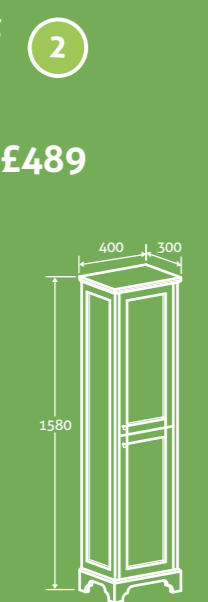

Matt White

SOFT CLOSING DOORS

Finishes

Matching bath panels can be found on page 123