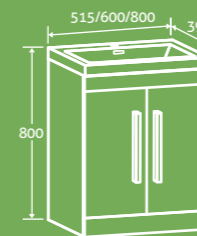

2
YEAR
GUARANTEE

SOFT
CLOSING
DOORS

CHOICE
OF BASIN

nala floor standing

Nala Floor Standing Vanity Unit

– Price excludes basin
– Soft close doors

H 800 x W 515 x D 390 **£373**

Gloss White 17009, Light Elm 17032, Dark Elm 17060, Anthracite Grey 22818, Grey Ash 34225

H 800 x W 600 x D 390 **£412**

Gloss White 17007, Light Elm 17033, Dark Elm 17061, Anthracite Grey 22819, Grey Ash 34227

H 800 x W 800 x D 390 **£495**

Gloss White 17008, Light Elm 17053, Dark Elm 17062, Anthracite Grey 22823, Grey Ash 34229

SOFT
CLOSING
DOORS

CHOICE
OF BASIN

Nala Wall Mounted Tall Cabinet

– Soft close door
– Available right hand hinge only

H 1400 x W 350 x D 250 **£315**

Gloss White 17016
Light Elm 17058
Dark Elm 17067
Anthracite Grey 22828
Grey Ash 34237

SOFT
CLOSING
DOOR

Nala Floor Standing Cloakroom Vanity Unit

– No overflow (requires free running waste page 94)
– Including ceramic basin
– Soft close door

H 860 x W 395 x D 215 **£361**

Gloss White 17124, Light Elm 17126, Dark Elm 17127, Anthracite Grey 22829, Grey Ash 34313

SOFT
CLOSING
DOOR

CERAMIC
BASIN

Finishes

Nala Basin Options

Ceramic Basin

515 17019 **£97**

600 17020 **£116**

800 17021 **£160**

White Glass Basin

515 22482 **£133**

600 22483 **£152**

800 22491 **£197**

2

2

Nala WC Unit

– Excluding concealed cistern, see page 95 for cisterns

H 800 x W 500 x D 200 **£289**

Gloss White 17015
Light Elm 17057
Dark Elm 17066
Anthracite Grey 22820
Grey Ash 34224

Bath Front Panels

– Bath front panels are supplied 1800mm but can be cut to size

1800/1700 **£125**

Gloss White 17045, Light Elm 17047, Dark Elm 17048, Anthracite Grey 22826, Grey Ash 34235

Bath End Panels

– Bath end panels are supplied 800mm but can be cut to size

800/750/700 **£75**

Gloss White 17049, Light Elm 17051, Dark Elm 17052, Anthracite Grey 22827, Grey Ash 34236

L Shaped Bath Front Panels

1700 **£125**

L Shaped Bath End Panels

700 **£75**