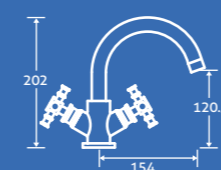

Kensington Basin Taps

0.2 bar min.

12776 **£85**