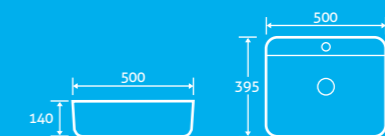

Neptune Countertop Basin 25

- No overflow (requires free running waste page 92)
- Tap not included
H 145 x W 400 x D 400 63790 **£106**

Zeus Countertop Basin 25

- No overflow (requires free running waste page 92)
- Tap not included
H 140 x W 500 x D 395 63791 **£122**