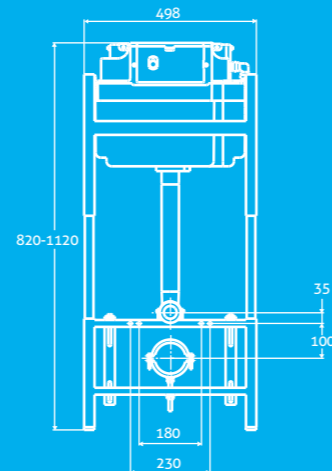

820-1120 Concealed Cistern & Mounting Frame with Electronic Buttons

3

W 498 x H 820-1120 x D 150-370

- Digital dual flush button 6/41
- Pneumatic flush
- 6v mains power (batteries not required)
- Quick release locks for easy access

Top & front access 80604 **£1249**

Prior to installation it is recommended to pre-fit pan to frame to ensure fixing centres are compatible.