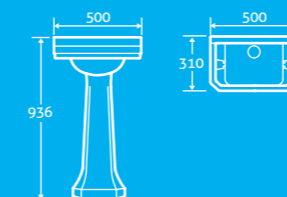

69388 **£183**

Countess Cloakroom Basin & Pedestal

25

H 936 x W 500 x D 310

- Available with 2 tap holes

69451 **£197**

Countess Semi Recessed Basin

25