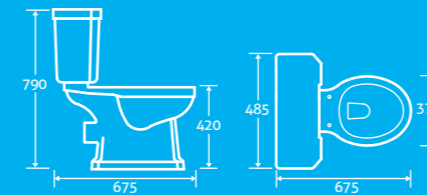

countess

Countess Toilet

25

H 790 x W 485 x D 675

- Excluding seat
- Anti bacterial glaze
- Right hand inlet
- Horizontal outlet as standard
- Can accept side outlet connection
- 'S' trap floor fitting can be used

69449 **£312**