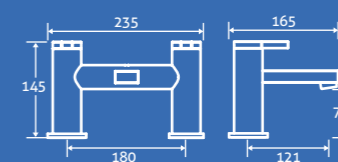

Sparta Bath Shower Mixer 3