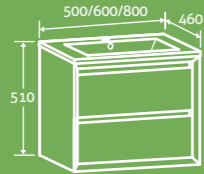

serena

Serena Wall Hung Vanity Unit

2

- Beveled edges
- Including composite resin basin
- Soft close drawers

H 510 x W 500 x D 460 63821 **£499**
H 510 x W 600 x D 460 63822 **£539**
H 510 x W 800 x D 460 63823 **£639**