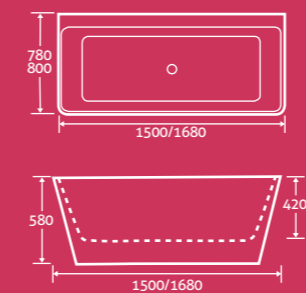

Milano Freestanding Acrylic Bath

- Double skin acrylic
- Tap ledge for deck mounted taps
- Including waste

1500 x 780 ⁶⁹³³³ **£1377**

1680 x 800 ²¹⁷³⁶ **£1675**