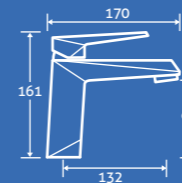

valens

Valens Basin Mono 3
0.3 bar min.
– Including click clack waste
14936 **£166**

Valens Tall Basin Mono 3
0.3 bar min.
14939 **£192**

Valens Bath Filler 3
0.5 bar min.
14937 **£228**

Valens Bath Shower Mixer 3
0.5 bar min.
– Including handset, hose and bracket.
14938 **£243**

jak

Jak Basin Mono 3
0.5 bar min.
– Including click clack waste
12771 **£122**

Jak Bath Filler 3
0.3 bar min.
12772 **£167**

ice

Ice Basin Mono 3
0.3 bar min.
– Including click clack waste
22259 **£178**