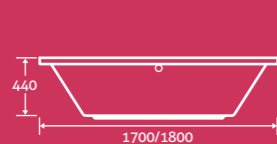

Virgo Acrylic Bath

25

super-strong
ACRYLIC

super-strong Acrylic

1700 x 700 12562 **£456**
1700 x 750 18780 **£456**
1800 x 800 18779 **£516**

Add a Revive whirlpool system from **£608**, see page 115