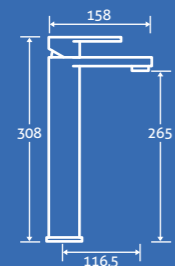

Valens Tall Basin Mono 3
0.3 bar min.
14939 **£192**

Valens Bath Filler 3
0.5 bar min.
14937 **£228**