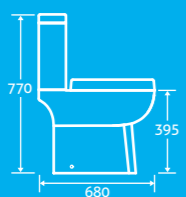

25
YEAR
GUARANTEE

SOFT
CLOSING
SEAT

QUICK
RELEASE
HINGES

ECO
FLUSH
4.5/3l

ANTI
BACTERIAL
GLAZE

25
YEAR
GUARANTEE

SOFT
CLOSING
SEAT

QUICK
RELEASE
HINGES

ECO
FLUSH
4.5/3l

tokyo

Tokyo Toilet

H 770 x W 360 x D 680

- Including soft closing seat with quick release hinges for easy cleaning
- Eco flush 4.5/3l
- Anti bacterial glaze
- Right hand inlet
- Horizontal outlet as standard
- Can accept side outlet connection
- 'S' trap floor fitting can be used

With Wrap Over Seat 17035 **£323**

With Slim Seat 80669 **£338**

25

SOFT CLOSING SEAT
QUICK RELEASE HINGES
ECO FLUSH 4.5/3l
ANTI BACTERIAL GLAZE

Tokyo Basin & Pedestal

H 810 x W 560 x D 470

- Available with 1 tap hole

17034 **£219**

25

Tokyo Basin & Semi Pedestal

H 390 x W 560 x D 470

- Available with 1 tap hole

17036 **£219**

25

eiffel

Eiffel Wall Hung Toilet

H 375 x W 370 x D 550

- Including soft closing seat with quick release hinges for easy cleaning
- Requires a mounting frame page 94 and concealed cistern page 95

69881 **£305**

25

SOFT CLOSING SEAT
QUICK RELEASE HINGES

Eiffel Back to Wall Toilet

H 405 x W 360 x D 570

- Including soft closing seat with quick release hinges for easy cleaning
- Requires a concealed cistern page 95

69882 **£305**

25

SOFT CLOSING SEAT
QUICK RELEASE HINGES

Eiffel Semi Recessed Basin

H 180 x W 560 x D 430

- Available with 1 tap hole

69879 **£152**

25