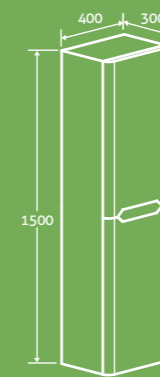

Eclipse Wall Hung Tall Cabinet

2

- Soft close doors
- Universally handed

H 1500 x W 400 x D 300 **£489**

Matt White 80422, Charcoal 80431

Charcoal