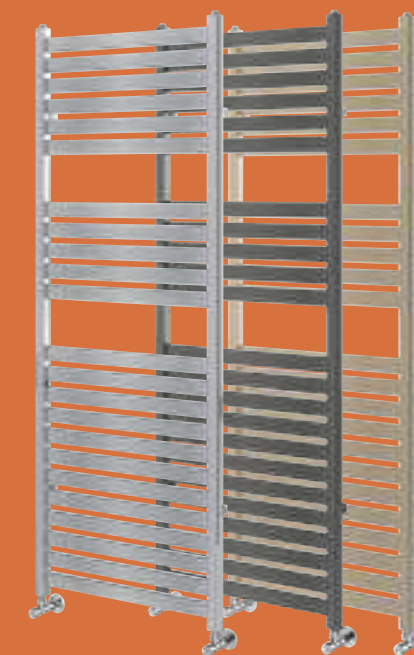

Chrome Anthracite Brown Metallic

Porto Radiator

H 1600 x W 600

Chrome	2194 BTU.
15471	£524
Anthracite, Brown Metallic	3299 BTU.
Anthracite 24164, Brown Metallic 24165	£500