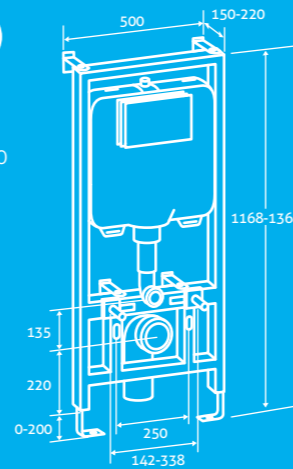

1200-1368 Concealed Cistern & Mounting Frame with Large Push Buttons

3

W 500 x H 1168-1368 x D 150-220

- Dual flush push button 6/31

Top & front access 12621 **£303**

Prior to installation it is recommended to pre-fit pan to frame to ensure fixing centres are compatible.