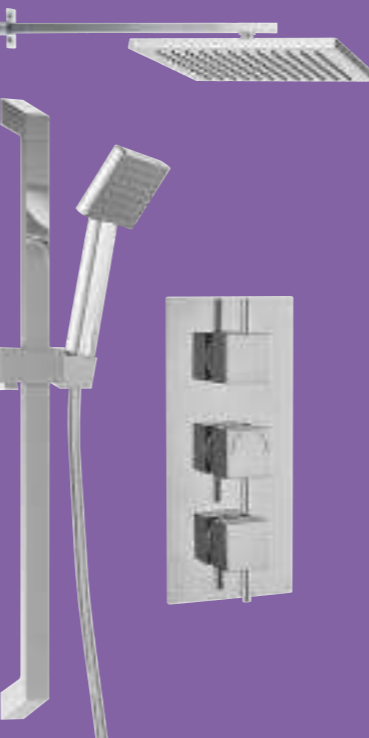

Vogue Shower Pack 6

3

Including: Vogue Double Outlet Thermostatic Concealed Valve with Square Handwheels, 200mm Square Head & Arm, Square Slide Rail Kit and Wall Outlet, 0.5 bar min.

15381 **£499**