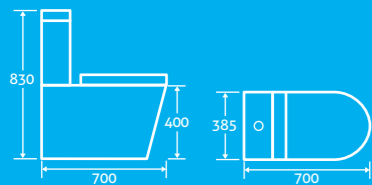

Frazenda Basin & Pedestal

25

H 830 x W 550 x D 420

- Available with 1 tap hole

22433 **£192**