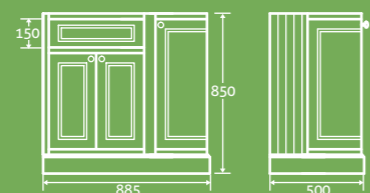

Matt White

Cromwell 1200 Floor Standing Vanity Unit

H 850 x W 1200 x D 500

– Including marble top & ceramic basin
– Soft close doors

Matt White 80589, Matt Light Grey 80590

2

£1595