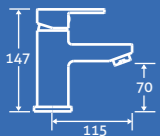

3

taps

Zest Floor Standing Waterfall Bath Shower Mixer

1.0 bar min.
34294 **£468**

charm

Charm Basin Mono
0.2 bar min.
– Including click clack waste
17820 **£102**

Charm Bath Filler
0.5 bar min.
17821 **£142**