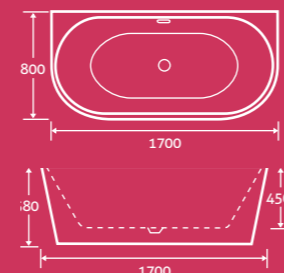

lavado

25

- Double skin acrylic
- Including waste

1700 x 790 12542 **£1542**

bagni

25
YEAR
GUARANTEE

25

- Double skin acrylic
- Including waste

1670 x 785 15420 **£1094**

izumi

25

- Double skin acrylic
- Including waste

1500 x 740 14951 **£1542**
1730 x 780 14950 **£1673**

eva

25

- Back to wall design
- Double skin acrylic

1700 x 800 69331 **£1254**

BACK TO WALL DESIGN

nova

Nova Freestanding Acrylic Bath

25

- Double skin acrylic
- Including waste

1485 x 790 21731 **£1135**
1675 x 780 21732 **£1195**

25
YEAR
GUARANTEE

baths