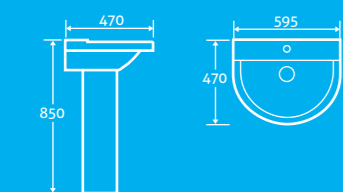

H 850 x W 595 x D 470

25

- Available with 1 tap hole
- Designed to match Virgo ceramics

22436 **£226**

- ANTI BACTERIAL GLAZE
- SOFT CLOSING SEAT
- ECO FLUSH 4.5/3l
- 25 YEAR GUARANTEE

ceramics

oracle

Oracle Comfort Height Toilet 25