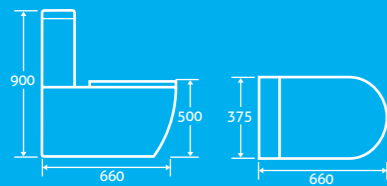

oracle

Oracle Comfort Height Toilet 25

H 900 x W 375 x D 660

- Comfort height, getting on and off is easier
- Eco flush 4.5/3l
- Including soft closing seat with quick release hinges for easy cleaning
- Fully concealed pipes give a neater appearance
- Horizontal outlet only

22430 **£455**

QUICK RELEASE HINGES for easy cleaning

- COMFORT HEIGHT
- SOFT CLOSING SEAT
- ECO FLUSH 4.5/3l
- QUICK RELEASE HINGES
- FULLY CONCEALED PIPES

Oracle Wall Hung Toilet 25

H 380 x W 370 x D 560

- Including soft closing seat with quick release hinges for easy cleaning
- Requires a mounting frame page 94 and concealed cistern page 95

12726 **£300**

QUICK RELEASE HINGES for easy cleaning

- SOFT CLOSING SEAT
- QUICK RELEASE HINGES

Oracle Back to Wall Toilet 25

H 400 x W 365 x D 565

- Including soft closing seat with quick release hinges for easy cleaning
- Requires a concealed cistern page 95

12725 **£300**

QUICK RELEASE HINGES for easy cleaning

- SOFT CLOSING SEAT
- QUICK RELEASE HINGES

Oracle Wall Hung Basin 25

H 410 x W 530 x D 440

- Available with 1 tap hole

12727 **£258**

Frazenda Basin & Pedestal 25

H 830 x W 550 x D 420

- Available with 1 tap hole
- Designed to match Oracle ceramics

22433 **£192**

SOFT CLOSING SEAT
QUICK RELEASE HINGES
25
YEAR
GUARANTEE

ceramics