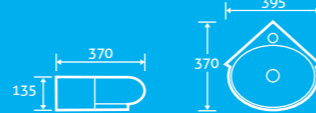

Curve Corner Basin 25

- Tap not included
H 135 x W 395 x D 370 18195 **£84**