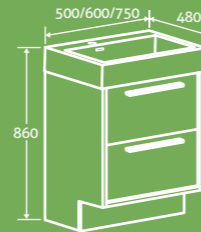

wynford floor standing

Wynford Floor Standing Vanity Unit 2

- Including composite resin basin
- Soft close drawers

H 860 x W 500 x D 480 **£520**

Light Sawn Oak 34314, Grey Ash 34315

H 860 x W 600 x D 480 **£608**

Light Sawn Oak 34317, Grey Ash 34316

H 860 x W 750 x D 480 **£730**

Light Sawn Oak 34319, Grey Ash 34318

Wynford Wall Mounted Tall Cabinet 2

- Soft close doors
- Universally handed

H 1600 x W 400 x D 350 **£400**

Light Sawn Oak 34279, Grey Ash 34280

Wynford WC Unit 2

- Excluding concealed cistern, see page 95 for cisterns
- Toilet not included

H 800 x W 500 x D 200 **£284**

Light Sawn Oak 34281, Grey Ash 34224

Wynford Single Mirrored Wall Cabinet 2

- Soft close door

H 800 x W 500 x D 160 **£212**

Light Sawn Oak 34252, Grey Ash 34251

H 800 x W 600 x D 160 **£234**

Light Sawn Oak 34253, Grey Ash 34254

Wynford Double Mirrored Wall Cabinet 2

- Soft close doors

H 800 x W 750 x D 160 **£255**

Light Sawn Oak 34257, Grey Ash 34255

Finishes

*PLEASE NOTE: Light Sawn Oak is different to Sawn Oak

Matching bath panels can be found on page 125