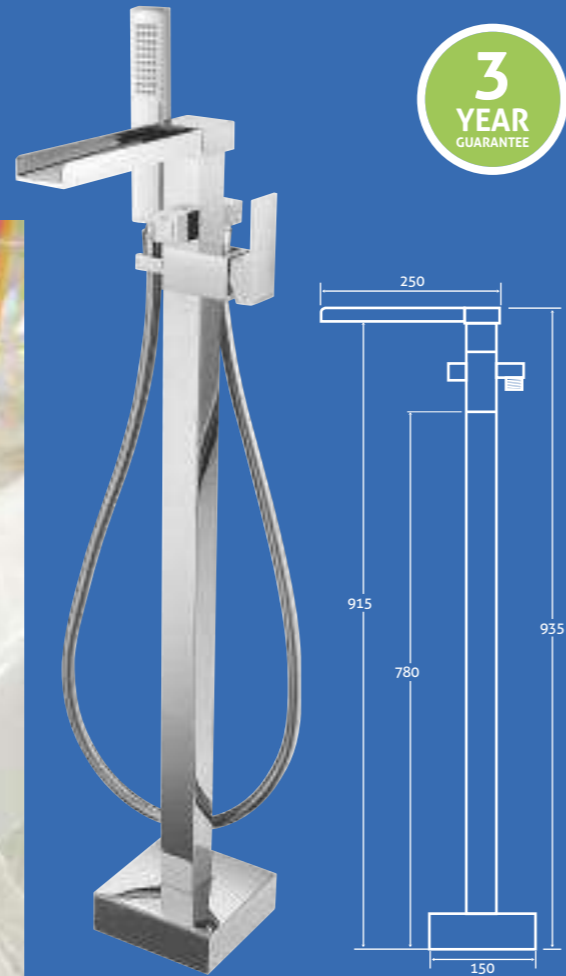

cascata waterfall

3
YEAR
GUARANTEE

Cascata Floor Standing Waterfall Bath Shower Mixer

1.0 bar min.

23576 **£434**

3