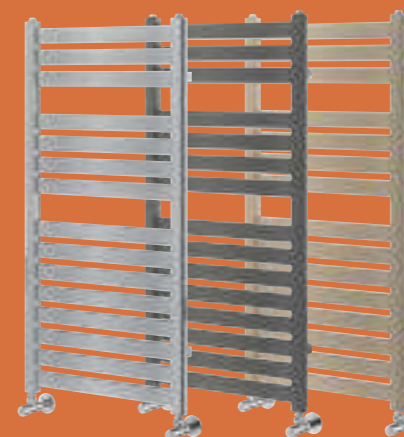

porto

heating

Chrome Anthracite Brown Metallic

Porto Radiator

H 1000 x W 500

Chrome	1184 BTU.
15468	£388
Anthracite, Brown Metallic	1835 BTU.
Anthracite 24155, Brown Metallic 24156	£368