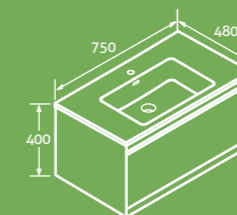

2

- Including composite resin basin
- Soft close drawers

Black Basin

H 400 x W 750 x D 480 69446 **£651**

For matching
bath panels
See page 124

Finish

White/Oak

For matching
bath panels
See page 124