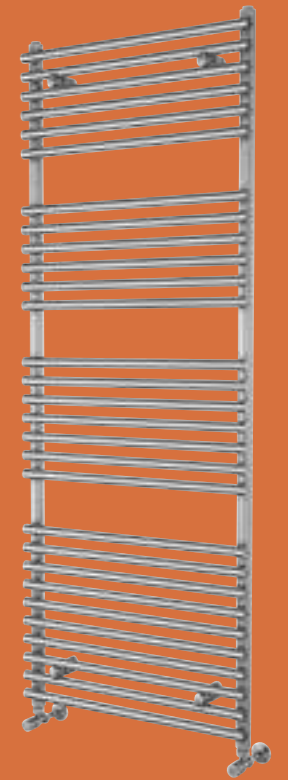

Dallas Towel Rail
H 1600 x W 600
Chrome 1996 BTU.
69286 **£366**

3

heating

All prices include VAT.