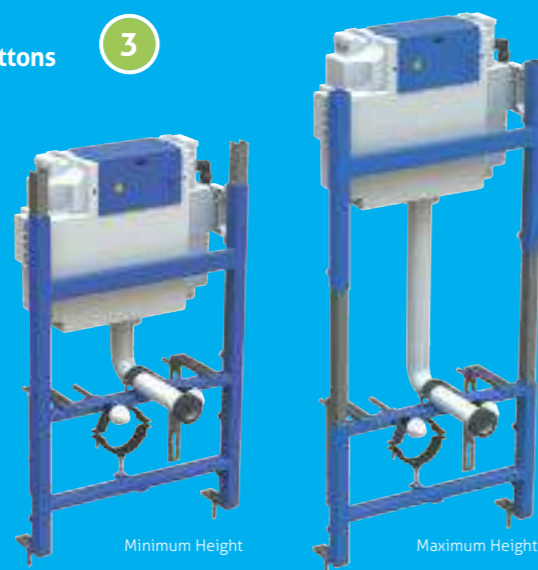

820-1120 Concealed Cistern & Mounting Frame with Electronic Buttons

3

W 498 x H 820-1120 x D 150-370

- Digital dual flush button 6/41
- Pneumatic flush
- 6v mains power (batteries not required)
- Quick release locks for easy access

Top & front access 80604 **£1249**

Prior to installation it is recommended to pre-fit pan to frame to ensure fixing centres are compatible.