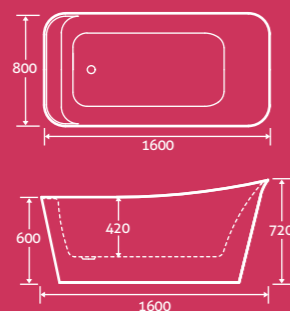

citadel

Citadel Freestanding Acrylic Bath

- Suitable for deck mounted taps
- Double skin acrylic

1600 x 800 77917 **£1589**