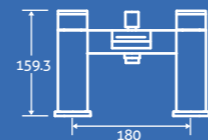

– Including handset,
hose and bracket

17006 **£258**

3

Cascata Wall Mounted Bath Spout

0.5 bar min.

– Use with a concealed
shower valve,
see page 52

22264 **£144**

3