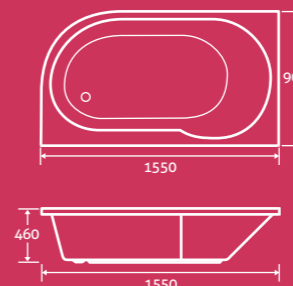

Davos Acrylic Bath

25

– Available left & right hand, left hand shown

super-strong Acrylic

1550 x 900 59602, RH 59601 **£610**

Bath Panel 59603 **£170**

Add a Revive whirlpool system from **£608**, see page 115