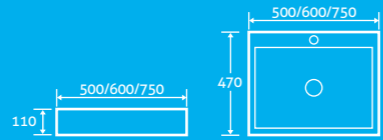

15411 **£373**

- SOFT CLOSING SEAT
- DUAL FLUSH 6/3l
- ANTI BACTERIAL GLAZE

Apollo Countertop Basin 25

- Tap not included
H 135 x W 550 x D 315 63792 **£122**

Wynford Composite Resin Countertop Basin 25

- Tap not included
H 110 x W 500 x D 470 50409 **£154**
H 110 x W 600 x D 470 34263 **£182**
H 110 x W 750 x D 470 50410 **£193**