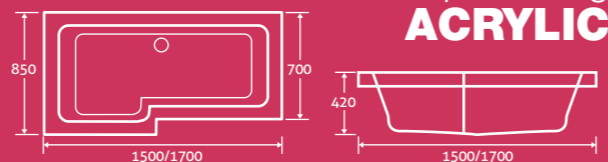

super-strong
ACRYLIC

alderney

Alderney Acrylic Shower Bath with Screen

25

1700 x 850/700

– Including front panel and screen
– Available left and right hand, left hand shown

Standard Acrylic LH 12506, RH 12507 **£633**

super-strong ACRYLIC LH 12508, RH 12509 **£735**

Add a Revive whirlpool system from **£608**, see page 115

Acrylic White End Panel 12525 **£86**