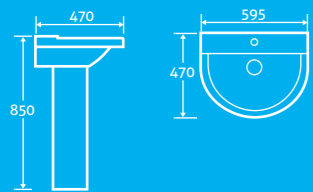

22435 **£413**

QUICK RELEASE HINGES for easy cleaning

Foundry Basin & Pedestal

25

H 850 x W 595 x D 470

- Available with 1 tap hole

22436 **£226**

Virgo Square Basin & Pedestal