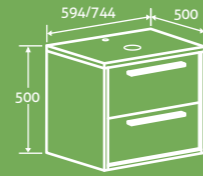

Gloss White

SOFT CLOSING DRAWERS

Tranquility Basin

2

- Composite resin basin
- No overflow (requires free running waste page 94)

H 97x W 540 x D 400 34274 **£191**

COMPOSITE RESIN BASIN

Tranquility Wall Mounted Tall Cabinet