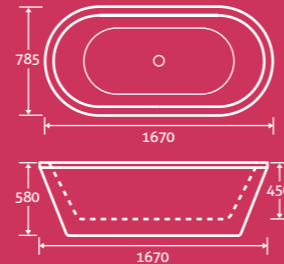

bagni

25
YEAR
GUARANTEE

Bagni Freestanding Acrylic Bath

25

- Double skin acrylic
- Including waste

1670 x 785 15420 **£1094**

izumi

Izumi Freestanding Acrylic Bath