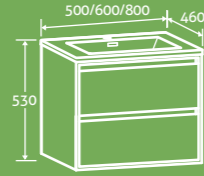

willow

*PLEASE NOTE: All sensors must be a minimum of 150mm away from any surface, including side walls, LED lights are cool white 6400k. Sawn Oak is different to Light Sawn Oak

Willow Wall Hung Vanity Unit 2

- Including composite resin basin
- Soft close drawers

H 530 x W 500 x D 460 **£499**

Matt White 63816, French Grey 63815

H 530 x W 600 x D 460 **£539**

Matt White 63818, French Grey 63817

H 530 x W 800 x D 460 **£639**

Matt White 63820, French Grey 63819

French Grey

Willow LED Mirrored Wall Cabinet 2

CE Approved, IP 44

- Low energy LED, infra red sensor*, soft close doors
- Single door left hand hinge only
- Sensor: bottom right hand side

Single Door

H 700 x W 450 x D 130 Matt White 58753, French Grey 58755 **£269**

Double Door

H 700 x W 550 x D 130 Matt White 58758, French Grey 58760 **£299**

H 700 x W 750 x D 130 Matt White 58763, French Grey 58765 **£340**