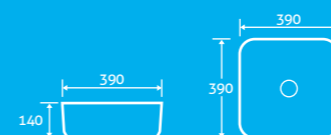

Odyssey Countertop Basin 25

- No overflow (requires free running waste page 92)
H 140 x W 390 x D 390 63793 **£106**