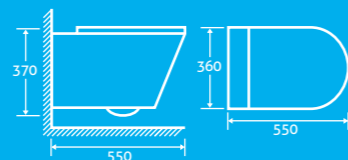

25

H 370 x W 360 x D 550

- Including soft closing seat with quick release hinges for easy cleaning
- Requires a mounting frame page 94 and concealed cistern page 95

21554 **£300**

QUICK RELEASE HINGES for easy cleaning