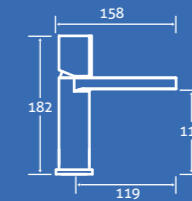

Pascal Tall Basin Mono

0.3 bar min.

69302 **£213**