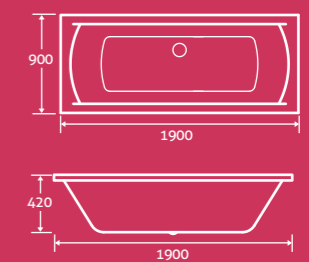

introducing...

super-strong **ACRYLIC**

super-strong ACRYLIC has many benefits over standard acrylic. Made using the latest materials and techniques it produces a bath that is as strong as cast iron but is warmer to the touch and retains heat longer than a standard bath.

Smooth high gloss acrylic is solid in colour so it won't rub off or fade.

Fully encapsulated high strength baseboard.

A special mix of polyester resin seals in the baseboard, increasing rigidity and acting as a thermal layer so the water stays warmer longer.

Most of our acrylic baths are available with super-strong ACRYLIC. The extra strength of our super-strong ACRYLIC makes it ideal for use in a shower bath where the weight is concentrated at one end, this puts extra strain on the structure of the bath but with super-strong ACRYLIC the bath remains strong and rigid.

double ended acrylic baths

super-strong **ACRYLIC**

baths

Eros Acrylic Bath

25

- Available left and right hand, right hand shown

super-strong Acrylic
1650 x 725 LH 18781, RH 18782 **£470**

Add a Revive whirlpool system from **£608**, see page 115

Acrylic curved bath panel
18783 **£171**

Othello Acrylic Bath

25

super-strong Acrylic

1700 x 700 18778 **£470**
1700 x 750 12555 **£470**
1800 x 800 12557 **£523**

Standard Acrylic

1700 x 750 12554 **£377**
1800 x 800 12556 **£417**

Add a Revive whirlpool system from **£608**, see page 115

Domino Acrylic Bath

25

super-strong Acrylic

1900 x 900 22726 **£611**

Add a Revive whirlpool system from **£608**, see page 115

Meera Acrylic Bath

25

super-strong Acrylic

1700 x 700 59589 **£470**
1700 x 750 59590 **£543**
1800 x 800 69658 **£576**

Add a Revive whirlpool system from **£608**, see page 115

Tywin Acrylic Bath

25

super-strong Acrylic

1700 x 700 59591 **£470**
1700 x 750 59592 **£529**
1800 x 800 59593 **£635**
1800 x 900 59594 **£723**

Add a Revive whirlpool system from **£608**, see page 115