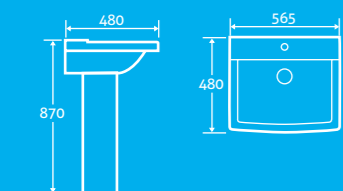

15399 **£379**

- SOFT CLOSING SEAT
- ECO FLUSH 4.5/3l
- ANTI BACTERIAL GLAZE

Virgo Square Basin & Pedestal

H 870 x W 565 x D 480

25

- Available with 1 tap hole

15429 **£226**

Foundry Round Basin & Pedestal