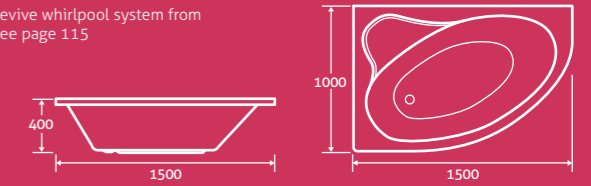

Yara Simply Air Acrylic Offset Corner Bath

– Available left & right hand, left hand shown

super-strong Acrylic

1500 x 1000 **£2382**
LH 69914, RH 69913

Bath Panel 59606 **£141**

Add a Revive whirlpool system from **£608**, see page 115