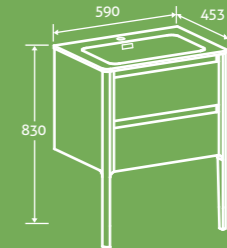

Slate Grey

COMPOSITE
RESIN BASIN

SOFT
CLOSING
DRAWERS

Stark 790 Floor Standing Vanity Unit with Basin

2

- Including composite resin basin
- Soft close drawers

H 830 x W 790 x D 453 **£594**

Gloss White 69462, French Grey 80634, Slate Grey 80635