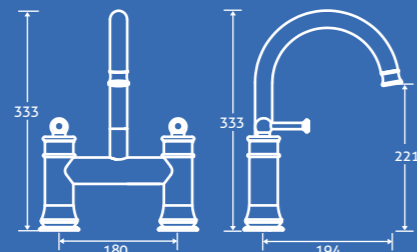

Fulcrum Bath Filler

0.3 bar min.

12769 **£218**

Fulcrum Bath Shower Mixer

0.3 bar min.

- Including handset, hose and bracket.

12770 **£258**

kensington