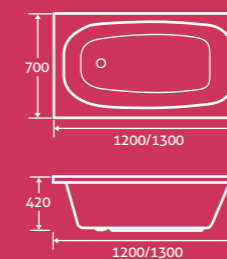

Lista Acrylic Bath

25

Standard Acrylic

1200 x 700 59607 **£296**

1300 x 700 59608 **£307**

Not compatible with Revive whirlpool system