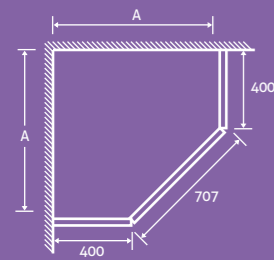

EASY CLEAN GLASS
A special protective coating makes water run off the glass quicker this minimises deposits left behind which makes the glass much easier to clean. This special coating is guaranteed for five years.