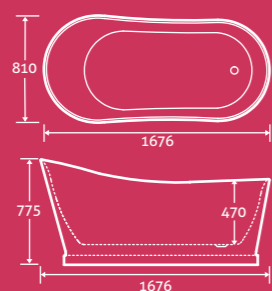

25
YEAR
GUARANTEE

tudor

Tudor Freestanding Acrylic Bath

25

- Double skin acrylic
- Including waste

1676 x 810 69456 **£1488**

25
YEAR
GUARANTEE

laguna

Laguna Freestanding Acrylic Bath

25

- Double skin acrylic
- Including waste

1700 x 800 69330 **£1248**

baths