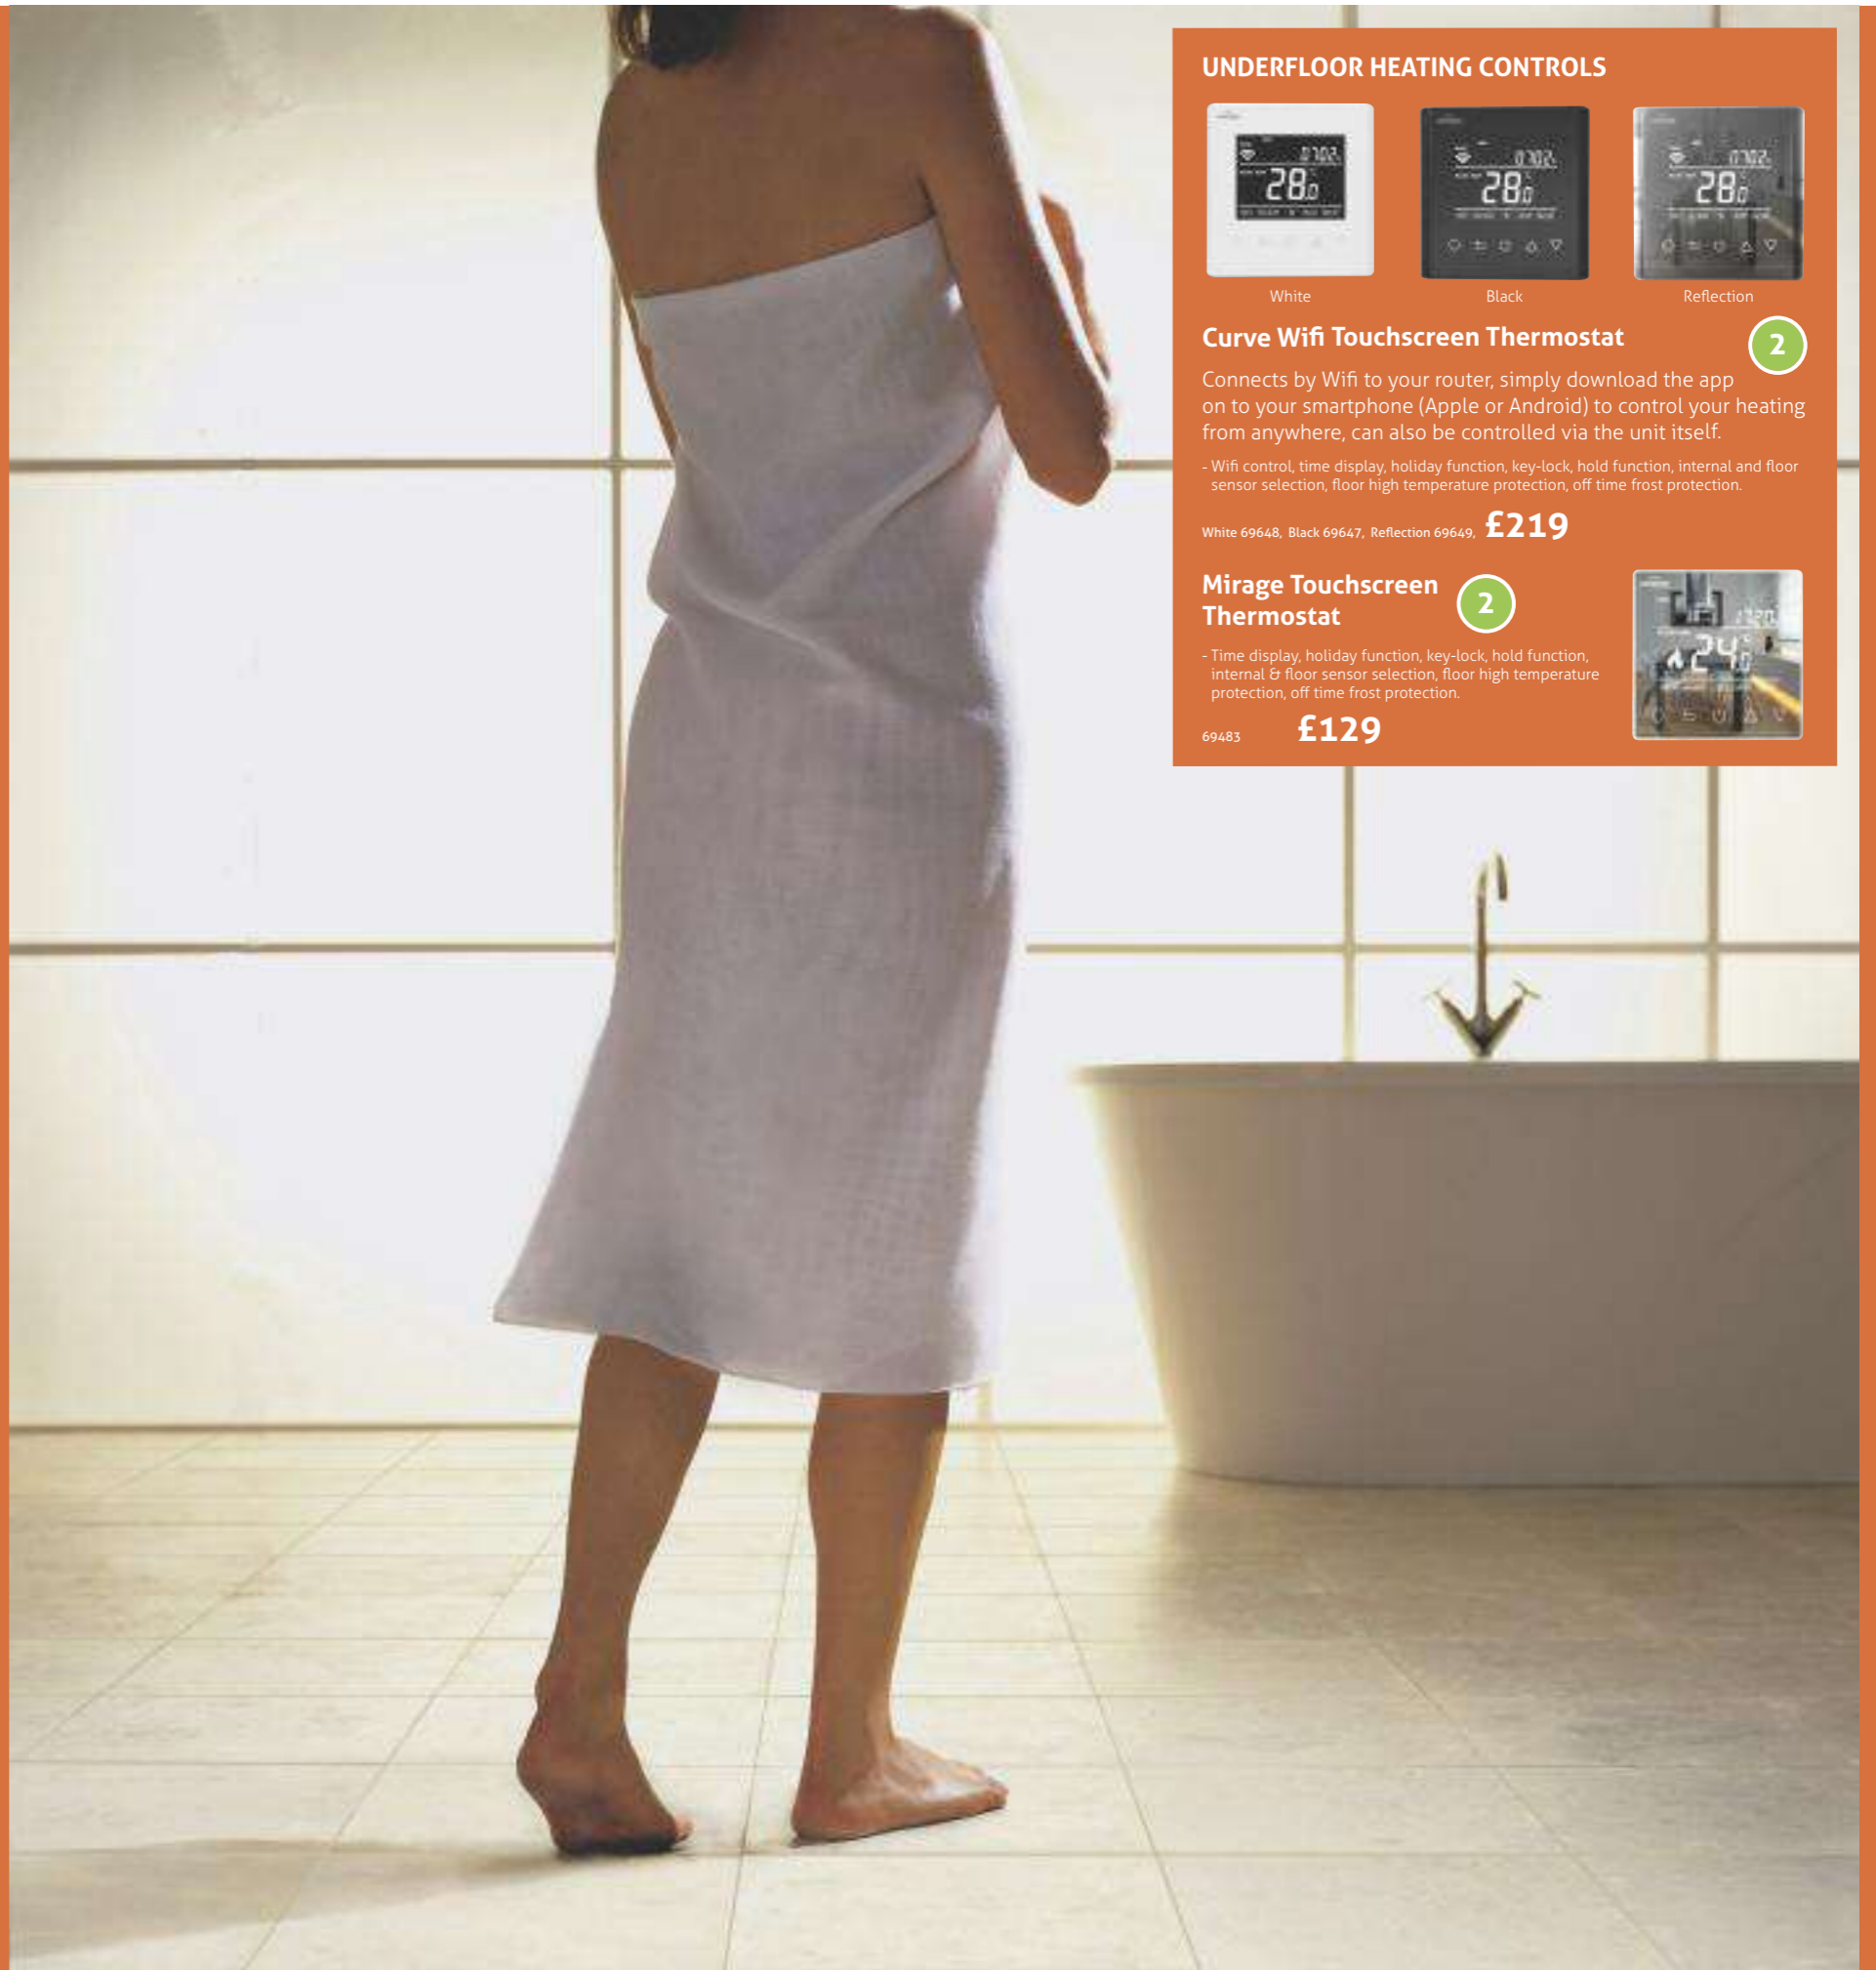

underfloor heating

Electric underfloor heating is the ideal addition to any floor tile. Safe to use in the bathroom, our systems can be controlled with a simple multi-function LCD control panel with six programmable functions.

Underfloor Heating Loose Cable (150w/m² at 75mm spacings)

25

Length	Area Covered	Heat Output	Price
26m 17086	1.5 – 2.5m²	300w	£130
41m 17087	2.25 – 3.75m²	450w	£153
54m 17088	3.0 – 5.0m²	600w	£201
68m 17089	3.75 – 6.25m²	750w	£253

Calculating the Length of Loose Cable Required

Bathroom size:
2300mm x 1800mm = 4.14m²
Taking out the bathroom furniture leaves 1.73m²
Order the 26m Cable kit.
Add the thermostat of your choice.

Underfloor Heating Mat System (150w/m²)

25

Size	Heat Output	Code	Price
1m²	150w	15585	£98
1.5m²	225w	22813	£140
2m²	300w	13255	£168
2.5m²	375w	13256	£190
3m²	450w	20723	£218
3.5m²	525w	24564	£240
4m²	600w	17726	£278
4.5m²	675w	24565	£290
5m²	750w	22923	£300
6m²	900w	20546	£385
7m²	1050w	22924	£440
8m²	1200w	21888	£495
9m²	1350w	24567	£548
10m²	1500w	20545	£580

UNDERFLOOR HEATING CONTROLS