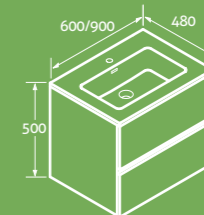

For matching bath panels
See page 125