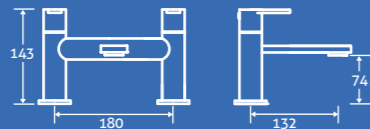

Juno Bath Shower Mixer 3
0.5 bar min.
– Including handset, hose and bracket.
34206 **£203**