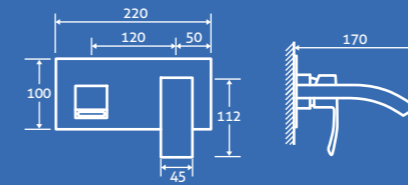

Titus Floor Standing Bath Shower Mixer
1.0 bar min.
12765 **£543**