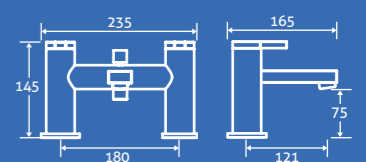

0.5 bar min.

69314 **£244**

Sparta Bath Shower Mixer 3

0.5 bar min.
– Including handset, hose and bracket.

69313 **£305**

taps

juno

Juno Basin Mono 3
 0.2 bar min.
 – Including click clack waste
 34204 **£148**