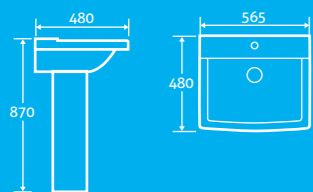

Virgo Square Basin & Pedestal

25

H 870 x W 565 x D 480

- Available with 1 tap hole
- Designed to match Foundry ceramics

15429 **£226**