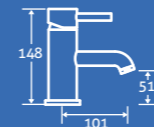

trajan

taps

Trajan Floor Standing Thermostatic Bath Shower Mixer 3

1.0 bar min.

34291 **£425**

Trajan Floor Standing Bath Shower Mixer 3

1.0 bar min.

12786 **£375**

Trajan Basin Mono 3

0.2 bar min.
- Including click clack waste

12784 **£84**

Trajan Wall Mounted Basin Mixer 3

0.2 bar min.

69906 **£131**

Trajan Bath Filler 3

0.5 bar min.

12787 **£129**

Trajan Bath Shower Mixer 3

0.5 bar min.
- Including handset, hose and bracket

12785 **£142**