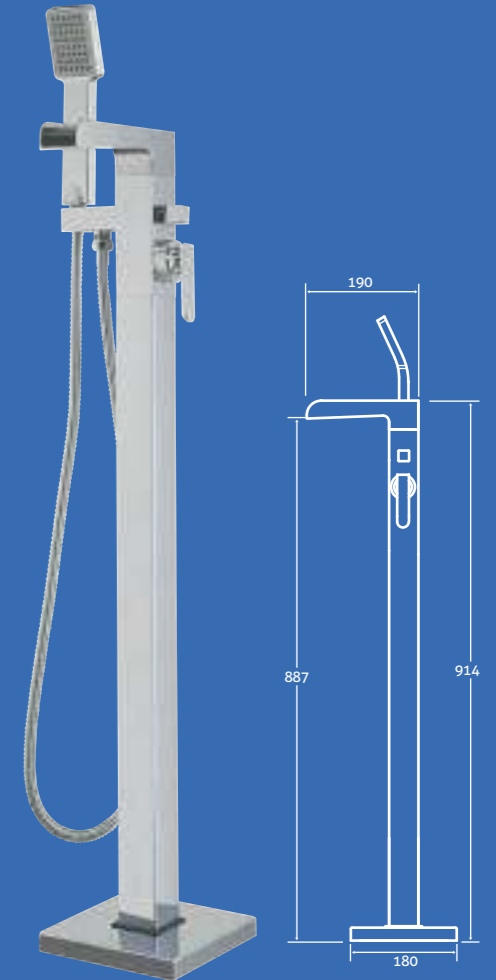

taps

Zest Floor Standing Waterfall Bath Shower Mixer

1.0 bar min.
34294 **£468**

charm

zest waterfall