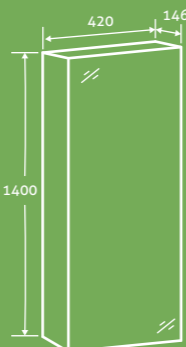

Gloss White LH 12666, RH 12667
Titanium Grey Gloss LH 19623, RH 19624 **£476**

Gloss White

SOFT CLOSING DOORS

Zen Mirrored Aluminium Tall Wall Cabinet 2

– Soft close door
– Available left hand only

H 1400 x W 420 x D 146 15329 **£508**