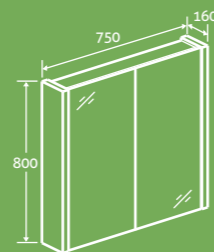

Finishes

*PLEASE NOTE: Light Sawn Oak is different to Sawn Oak

Matching bath panels can be found on page 125