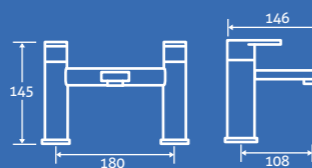

Valens Bath Shower Mixer 3
0.5 bar min.
– Including handset, hose and bracket.
14938 **£243**