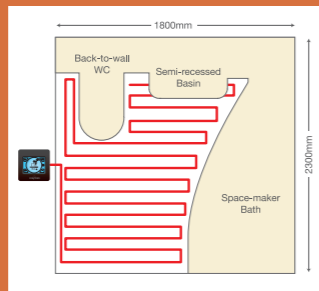

Calculating the Length of Loose Cable Required

Bathroom size:
 2300mm x 1800mm = 4.14m²
 Taking out the bathroom furniture leaves 1.73m²
 Order the 26m Cable kit.
 Add the thermostat of your choice.

Underfloor Heating Mat System (150w/m²)