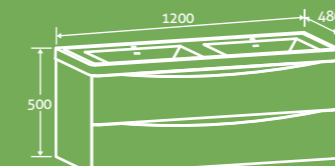

2
YEAR
GUARANTEE

SOFT
CLOSING
DOORS

SOFT
CLOSING
DRAWERS

CHOICE
OF BASIN

ENVY BASIN OPTIONS

640 69522 **£184**
940 69523 **£235**
1240 69524 **£291**

600 13371 **£140**
900 13372 **£154**
1200 13370 **£191**

- No overflow (requires free running waste page 94)
600 22492 **£189**
900 22494 **£203**
1200 22497 **£238**

- No overflow (requires free running waste page 94)
600 22493 **£189**
900 22495 **£203**
1200 22498 **£238**

envy wall mounted

Envy 600 Wall Mounted Vanity Unit

H 500 x W 600 x D 420
- Price excludes basin
- Soft close drawers

£295

Gloss White 17879,
Light Oak 17885,
Rosewood 69513

Gloss White

SOFT
CLOSING
DRAWERS

SOFT
CLOSING
DRAWERS

Envy 900 Wall Mounted Vanity Unit

H 500 x W 900 x D 480
- Price excludes basin
- Soft close drawers

£322

Gloss White 17880,
Light Oak 17887,
Rosewood 69514

Gloss White

SOFT
CLOSING
DRAWERS

CHOICE
OF BASIN

Envy 1200 Wall Mounted Vanity Unit

H 850 x W 1200 x D 480
- Price excludes basin
- Soft close drawers

£446

Gloss White 17919,
Light Oak 17920,
Rosewood 69515

SOFT
CLOSING
DRAWERS

DOUBLE
BASIN

CHOICE
OF BASIN

Envy Wall Mounted Tall Cabinet

H 1500 x W 400 x D 300
- Soft close doors
- Available left or right hand hinge

£387

Gloss White LH 17896, RH 17897,
Light Oak LH 17890, RH 17889,
Rosewood LH 69519, RH 69520

SOFT
CLOSING
DOORS

Envy WC Unit

H 800 x W 500 x D 220
- Excluding concealed cistern,
see page 95 for cisterns

£261

Gloss White 50440,
Light Oak 50442,
Rosewood 75132

Finishes

For matching bath panels
See page 125