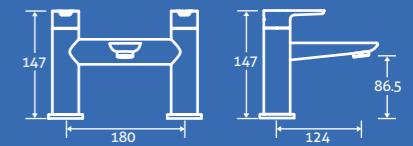

Jak Bath Filler 3
0.3 bar min.
12772 **£167**