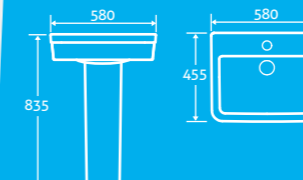

- SOFT CLOSING SEAT
- QUICK RELEASE HINGES
- ANTI BACTERIAL GLAZE

QUICK RELEASE HINGES for easy cleaning

Angelica Basin & Pedestal

25

H 835 x W 580 x D 455

- Available with 1 tap hole

15384 **£245**

Angelica Basin & Semi Pedestal