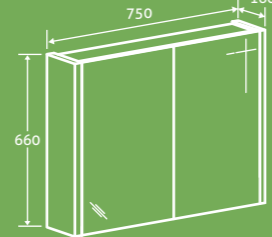

Halo 750 Mirrored Wall Cabinet

H 660 x W 750 x D 160

13374 **£232**