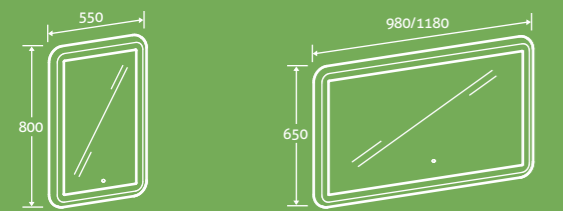

stark

*PLEASE NOTE: LED lights are cool white 6400k

Stark Floor Standing Vanity Unit

2

- Worktop available with or without tap hole, see below
- Excludes basin, choose any countertop bowl from pages 92-93
- Push open, soft close drawers

H 700 x W 630 x D 490 **£399**
Matt White 74238, French Grey 58737, Slate Grey 80413

H 700 x W 1000 x D 490 **£475**
Matt White 80403, French Grey 80404, Slate Grey 80415

H 700 x W 1180 x D 490 **£571**
Matt White 74233, French Grey 58733, Slate Grey 80410

Stark Worktop

- Durable ceramic glass mix worktop

W 650 **£190**
With Tap Hole 58738, No Tap Hole 74239

W 1000 **£224**
With Tap Hole 80405, No Tap Hole 80406

W 1200 **£238**
With Tap Hole 58734, No Tap Hole 74234

PUSH OPEN DRAWERS
SOFT CLOSING DRAWERS

Stark LED Mirror

2

- CE Approved, IP 65
- Low energy LED, touch switch
- Touch switch: bottom centre front with mirror as shown

H 800 x W 550 **£269**
Matt White 74240, French Grey 58739, Slate Grey 80414

H 650 x W 980 **£309**
Matt White 80409, French Grey 80407, Slate Grey 80408

H 650 x W 1180 **£349**
Matt White 74235, French Grey 58735, Slate Grey 80411

LOW ENERGY LED
TOUCH SWITCH

Stark Floor Standing Tall Cabinet

2

- Push open, soft close door
- Left hand hinge only

H 1510 x W 430 x D 305 **£449**
Matt White 74236, French Grey 58736, Slate Grey 80412

SOFT CLOSING DOOR
PUSH OPEN DOOR

Finishes

2
YEAR
GUARANTEE

PUSH OPEN DRAWERS

SOFT CLOSING DRAWERS

PUSH OPEN DOOR

SOFT CLOSING DOOR

LOW ENERGY LED

TOUCH SWITCH