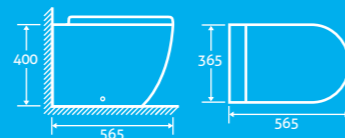

oracle

Oracle Comfort Height Toilet 25

H 900 x W 375 x D 660

- Comfort height, getting on and off is easier
- Eco flush 4.5/3l
- Including soft closing seat with quick release hinges for easy cleaning
- Fully concealed pipes give a neater appearance
- Horizontal outlet only

22430 **£455**

QUICK RELEASE HINGES for easy cleaning

- COMFORT HEIGHT
- SOFT CLOSING SEAT
- ECO FLUSH 4.5/3l
- QUICK RELEASE HINGES
- FULLY CONCEALED PIPES

Oracle Wall Hung Toilet 25

H 380 x W 370 x D 560

- Including soft closing seat with quick release hinges for easy cleaning
- Requires a mounting frame page 94 and concealed cistern page 95

12726 **£300**

QUICK RELEASE HINGES for easy cleaning

- SOFT CLOSING SEAT
- QUICK RELEASE HINGES

Oracle Back to Wall Toilet 25

H 400 x W 365 x D 565

- Including soft closing seat with quick release hinges for easy cleaning
- Requires a concealed cistern page 95

12725 **£300**

QUICK RELEASE HINGES for easy cleaning

- SOFT CLOSING SEAT
- QUICK RELEASE HINGES

Oracle Wall Hung Basin 25

H 410 x W 530 x D 440

- Available with 1 tap hole

12727 **£258**

Frazenda Basin & Pedestal 25

H 830 x W 550 x D 420

- Available with 1 tap hole
- Designed to match Oracle ceramics

22433 **£192**

SOFT CLOSING SEAT
QUICK RELEASE HINGES
25
YEAR
GUARANTEE

ceramics