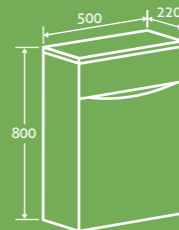

Light Oak

Envy WC Unit

H 800 x W 500 x D 220

- Excluding concealed cistern, see page 95 for cisterns

£261

Gloss White 50440, Light Oak 50442, Rosewood 75132

Light Oak

Finishes