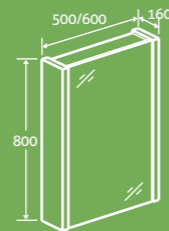

- Soft close door

H 800 x W 500 x D 160 **£212**

Light Sawn Oak 34252

H 800 x W 600 x D 160 **£234**

Light Sawn Oak 34253

Light Sawn Oak

SOFT CLOSING DOOR

Tranquility Double Mirror Wall Cabinet