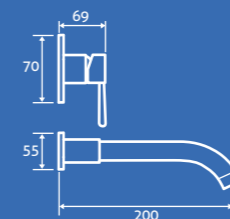

Trajan Wall Mounted Basin Mixer 3

0.2 bar min.

69906 **£131**