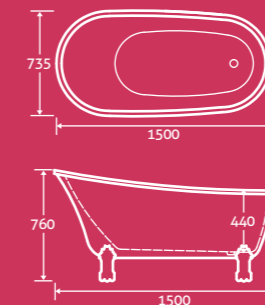

mormont

Mormont Freestanding Acrylic Bath

25

- Double skin acrylic
- On chrome feet
- Including waste

1500 x 735 69866 **£1141**