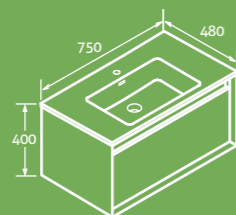

2

- Including composite resin basin
- Soft close drawers

Black Basin

H 400 x W 750 x D 480 69446 **£651**

For matching
bath panels
See page 124

Finish

White/Oak

For matching
bath panels
See page 124