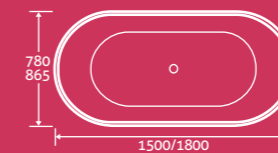

bolton

Bolton Freestanding Acrylic Bath

25

- Double skin acrylic
- On chrome feet
- Including waste

1500 x 780 69454

£1060

1800 x 865 69455

£1086