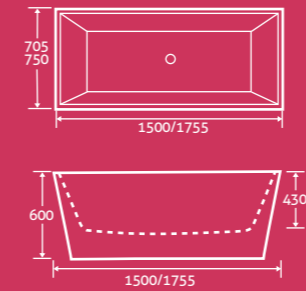

Elsina Freestanding Acrylic Bath

- Double skin acrylic
- Including waste

1500 x 705 ²¹⁷²⁹ **£1135**

1755 x 750 ²¹⁷³⁰ **£1195**