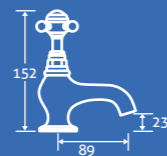

Greenwich Basin Taps 3
0.2 bar min.
22524 **£108**