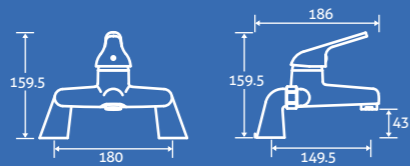

0.5 bar min.

12783 **£93**

Otho Bath Shower Mixer

0.5 bar min.
- Including handset, hose and bracket

12782 **£102**