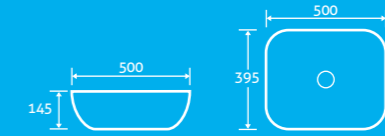

Hermes Countertop Basin 25

- No overflow (requires free running waste page 92)
H 145 x W 500 x D 395 63795 **£106**