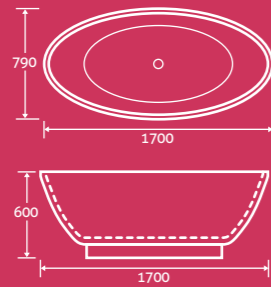

lavado

25

- Double skin acrylic
- Including waste

1700 x 790 12542 **£1542**

bagni

25
YEAR
GUARANTEE

25

- Double skin acrylic
- Including waste

1670 x 785 15420 **£1094**

izumi

25

- Double skin acrylic
- Including waste

1500 x 740 14951 **£1542**
1730 x 780 14950 **£1673**

eva

25

- Back to wall design
- Double skin acrylic

1700 x 800 69331 **£1254**

BACK TO WALL DESIGN

nova

Nova Freestanding Acrylic Bath

25

- Double skin acrylic
- Including waste

1485 x 790 21731 **£1135**
1675 x 780 21732 **£1195**

25
YEAR
GUARANTEE

baths