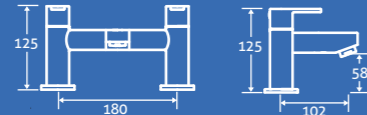

Charm Bath Shower Mixer
0.5 bar min.
– Including handset, hose and bracket.
17822 **£160**

zest waterfall

Zest Waterfall Basin Mono
0.5 bar min.
– Including click clack waste
12788 **£154**

Zest Waterfall Bath Filler
0.5 bar min.
12789 **£218**