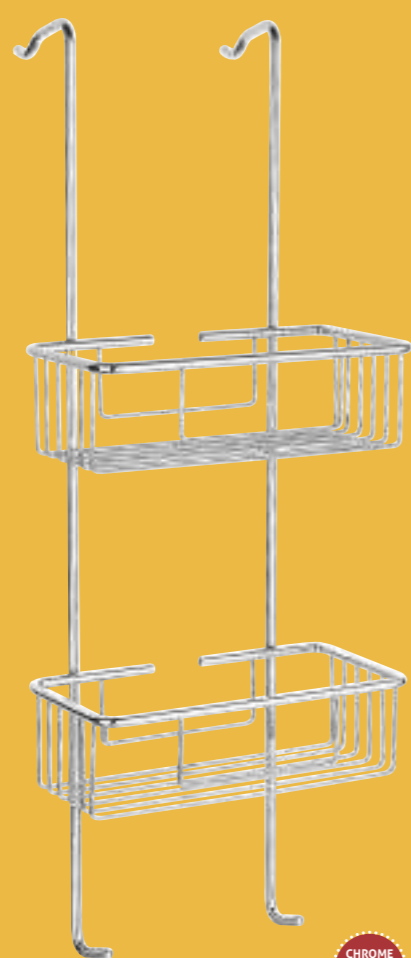

5
YEAR
GUARANTEE

CHROME
PLATED
BRASS