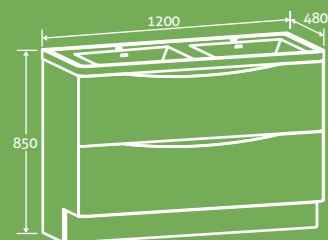

envy floor standing

Envy 600 Floor Standing Vanity Unit

H 850 x W 600 x D 420

- Price excludes basin
- Soft close drawers

£360

Gloss White 17881, Light Oak 17886, Rosewood 69516

Envy 900 Floor Standing Vanity Unit

H 850 x W 900 x D 480

- Price excludes basin
- Soft close drawers

£398

Gloss White 17882, Light Oak 17888, Rosewood 69517

Envy 1200 Floor Standing Vanity Unit

H 850 x W 1200 x D 480

- Price excludes basin
- Soft close drawers

£549

Gloss White 17918, Light Oak 17917, Rosewood 69518

Envy Wall Mounted Tall Cabinet

H 1500 x W 400 x D 300

- Soft close doors
- Available left or right hand hinge

£387

Gloss White LH 17896, RH 17897, Light Oak LH 17890, RH 17889, Rosewood LH 69519, RH 69520

Envy WC Unit

H 800 x W 500 x D 220

- Excluding concealed cistern, see page 95 for cisterns

£261

Gloss White 50440, Light Oak 50442, Rosewood 75132

Finishes

For matching bath panels
See page 125

ENVY BASIN OPTIONS

Link Composite Resin Basin

640 69522 **£184**
940 69523 **£235**
1240 69524 **£291**

Composite Resin Basin

600 13371 **£140**
900 13372 **£154**
1200 13370 **£191**

Opal White Glass Basin

- No overflow (requires free running waste page 94)
600 22492 **£189**
900 22494 **£203**
1200 22497 **£238**

Grey Glass Basin

- No overflow (requires free running waste page 94)
600 22493 **£189**
900 22495 **£203**
1200 22498 **£238**