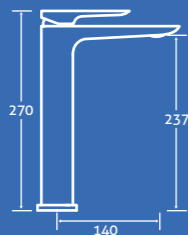

0.3 bar min.

69910 **£214**

Zane Bath Filler 3

0.5 bar min.

69908 **£200**