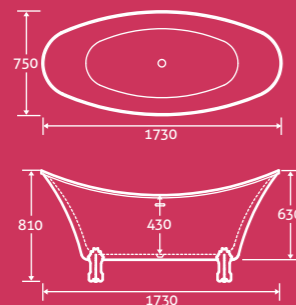

arryn

Arryn Freestanding Acrylic Bath

25

- Double skin acrylic
- On chrome feet
- Including waste

1730 x 750 69453 **£1141**