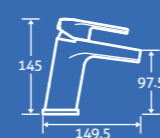

Martell Bath Filler 3
0.5 bar min.
34211 **£149**

Martell Bath Shower Mixer 3
0.5 bar min.
– Including handset, hose and bracket.
34212 **£176**

cascata waterfall

3
YEAR
GUARANTEE

Cascata Floor Standing Waterfall Bath Shower Mixer