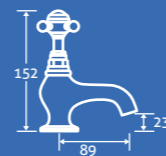

Greenwich Bath Taps 3
0.2 bar min.
22521 **£119**