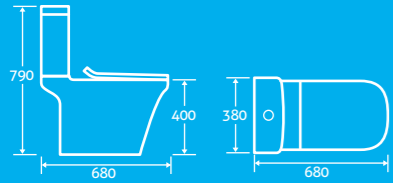

foundry

Foundry Toilet

25

H 790 x W 380 x D 680

- Including soft closing seat with quick release hinges for easy cleaning
- Anti bacterial glaze
- Eco flush 4.5/3l
- Horizontal outlet, side outlet & 's' trap

22435 **£413**

Foundry Basin & Pedestal

25

H 850 x W 595 x D 470

- Available with 1 tap hole

22436 **£226**

Virgo Square Basin & Pedestal

25

H 870 x W 565 x D 480

- Available with 1 tap hole
- Designed to match Foundry ceramics

15429 **£226**

ceramics