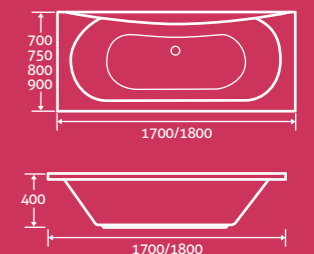

Tywin Simply Air Acrylic Bath

super-strong Acrylic

1700 x 700 69667 **£2029**

1700 x 750 69668 **£2141**

1800 x 800 69669 **£2376**

1800 x 900 69670 **£2447**

Add a Revive whirlpool system from **£608**, see page 115