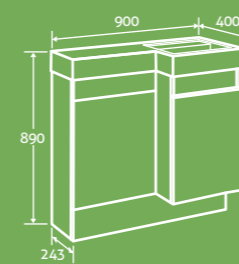

Dark Oak

Vanity & WC Unit Package*

Dorset Vanity & WC Unit **£732**
Epernay Back to Wall Pan & Seat 15383 **£300**
Nero Basin Mixer 12778 **£116**

All this for only £1148

*Mirror not included.

More matching Bath Panels on page 124

Finishes