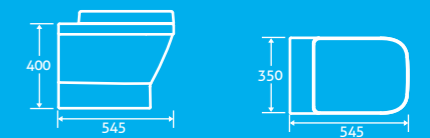

- 25 YEAR GUARANTEE
- SOFT CLOSING SEAT
- QUICK RELEASE HINGES
- ECO FLUSH 4.5/3l
- ANTI BACTERIAL GLAZE

angelica

Angelica Toilet

25

H 805 x W 345 x D 665

- Including soft closing seat with quick release hinges for easy cleaning
- Eco flush 4.5/3l
- Anti bacterial glaze
- Left hand inlet
- Horizontal outlet as standard
- 'S' trap floor fitting can be used

With Wrap Over Seat 15385 **£411**

With Slim Seat 80667 **£426**

- SOFT CLOSING SEAT
- QUICK RELEASE HINGES
- ECO FLUSH 4.5/3l
- ANTI BACTERIAL GLAZE

Angelica Back to Wall Toilet

25

H 400 x W 350 x D 545

- Including soft closing seat with quick release hinges for easy cleaning
- Anti bacterial glaze
- Requires a concealed cistern page 95

With Wrap Over Seat 15386 **£299**

With Slim Seat 80668 **£314**

- SOFT CLOSING SEAT
- QUICK RELEASE HINGES
- ANTI BACTERIAL GLAZE

Angelica Basin & Pedestal

25

H 835 x W 580 x D 455

- Available with 1 tap hole

15384 **£245**

Angelica Basin & Semi Pedestal

25

H 430 x W 580 x D 455

- Available with 1 tap hole

15810 **£245**

Angelica Semi Recessed Basin

25

H 140 x W 580 x D 380

- Available with 1 tap hole

12702 **£142**