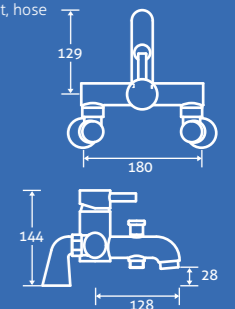

Trajan Bath Filler 3

0.5 bar min.

12787 **£129**

Trajan Bath Shower Mixer 3

0.5 bar min.
- Including handset, hose and bracket

12785 **£142**

titus

Titus Basin Mono
0.3 bar min.
– Including click clack waste
14933 **£140**