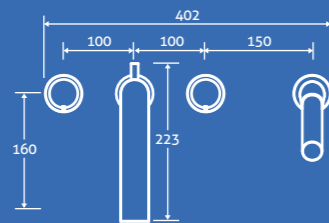

Modern Taps	130-153
Traditional Taps	154-157

pascal chrome

Pascal Deck Mounted 4 Hole Bath Shower Mixer

0.5 bar min.
– Including handset, hose & bracket

69303 **£325**

Pascal Bath Shower Mixer

0.5 bar min.
– Including handset, hose and bracket