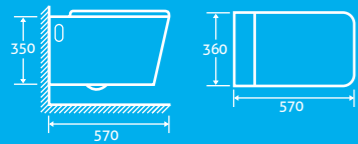

Epernay Back to Wall Toilet 25

H 410 x W 360 x D 570

- Including soft closing seat with quick release hinges for easy cleaning
- Requires a concealed cistern page 95

12712 **£300**