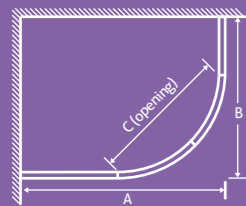

A min	A max	B min	B max	C
800 x 800	765	785	765	785	535
900 x 760	865	885	725	745	505
900 x 900	865	885	865	885	535
1000 x 800	965	985	765	785	535
1100 x 760	1065	1085	725	745	505
1200 x 800	1165	1085	765	785	535
1200 x 900	1165	1085	865	885	535
1300 x 760	1265	1285	725	745	505
1400 x 800	1365	1385	765	785	535

For Shower Trays see pages 40-47