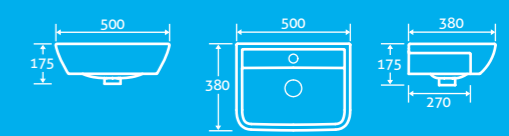

Alchemist Semi Recessed Basin 25

H 175 x W 500 x D 380

- Available with 1 tap hole

12692 **£146**