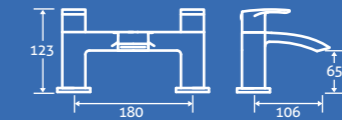

Titus Floor Standing Bath Shower Mixer
1.0 bar min.
12765 **£543**