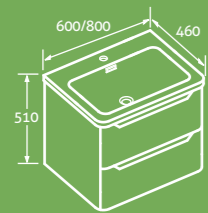

eclipse wall hung

Eclipse Wall Hung Vanity Unit

2

- Including composite resin basin
- Soft close drawers

H 510 x W 600 x D 460 **£489**

Matt White 80616, Charcoal 80617

H 510 x W 800 x D 460 **£589**

Matt White 80618, Charcoal 80619

H 510 x W 1200 x D 460 **£849**

Matt White 80620, Charcoal 80621

Charcoal

2
YEAR
GUARANTEE

SOFT
CLOSING
DRAWERS

COMPOSITE
RESIN BASIN

SOFT
CLOSING
DOORS

furniture

Eclipse WC Unit

2

H 800 x W 500 x D 220

- Excluding concealed cistern, see page 95 for cisterns
- Toilet not included

Matt White 80428, Charcoal 80436

£329

Eclipse Wall Hung Tall Cabinet

2

- Soft close doors
- Universally handed

H 1500 x W 400 x D 300 **£489**

Matt White 80422, Charcoal 80431

Matching bath panels
can be found
on page 124

Finishes