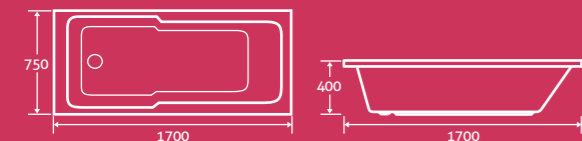

25

super-strong Acrylic

1700 x 750 59595 **£597**

Standard Acrylic

1700 x 750 59596 **£426**

Add a Revive whirlpool system from **£608**, see page 115

Apollo Acrylic Bath

25