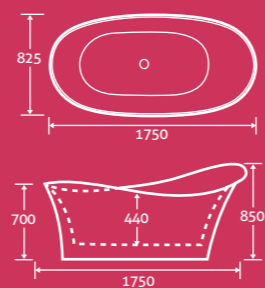

25

- Double skin acrylic
- Including waste

1680 x 730 69332 **£1274**

lynx

Lynx Freestanding Acrylic Bath

- Double skin acrylic
- Including waste

1750 x 825 ²¹⁷²⁸ **£1675**

elsina