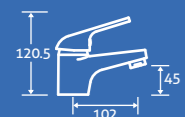

Otho Bath Filler