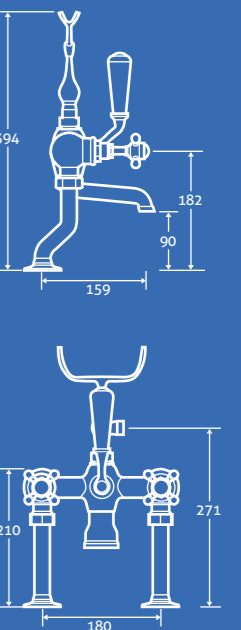

Greenwich Basin Mono 3
0.2 bar min.
– Including pop up waste
22525 **£131**