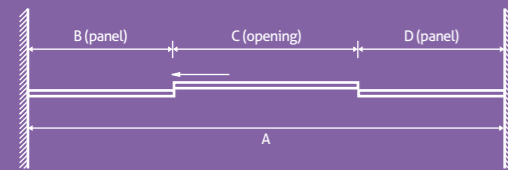

A min	A max	B	C	D
1400	1365	1400	555	490	210
1500	1465	1500	555	490	310
1700	1665	1700	555	490	510

For Shower Trays see pages 40-47

Spirit Side Panels (not shown)

10mm toughened glass, height 2000mm

- Aluminium profile
- Easy clean glass

800 69249 **£305**
900 69250 **£325**

	A min	A max
800	765	785
900	865	885

10

10
YEAR
GUARANTEE

10mm
TOUGHENED
GLASS

ALUMINIUM
PROFILE

SOLID
BRASS
HANDLE

EASY
CLEAN
GLASS

QUICK
RELEASE
DOORS