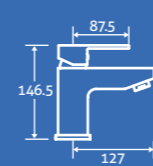

12783 **£93**

Otho Bath Shower Mixer

0.5 bar min.
- Including handset, hose and bracket

12782 **£102**

nero

Nero Basin Mono

0.2 bar min.
- Including click clack waste

12778 **£116**