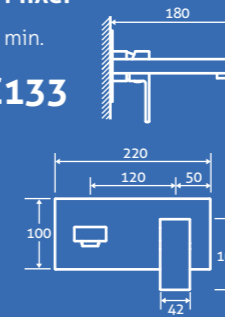

0.3 bar min.

69903 **£133**

Nero Bath Filler