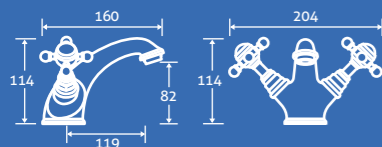

Greenwich Basin Mono 3
0.2 bar min.
– Including pop up waste
22525 **£131**