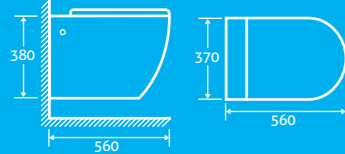

QUICK RELEASE HINGES for easy cleaning