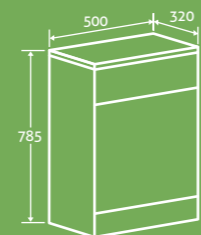

2
YEAR
GUARANTEE

SOFT
CLOSING
DOORS

CERAMIC
BASIN

2
YEAR
GUARANTEE

PUSH
OPEN
DRAWERS

SOFT
CLOSING
DRAWERS

COMPOSITE
RESIN BASIN

furniture

dijon

Dijon Floor Standing Vanity Unit

H 850 x W 550 x D 455

- Including ceramic basin
- Soft close doors

69459 **£233**

2

Dijon WC Unit

H 785 x W 500 x D 320

- Excluding concealed cistern, see page 95 for cisterns
- Toilet not included

68656 **£121**

2

Finish

Gloss White

For matching
bath panels
See page 124

SOFT
CLOSING
DOORS

CERAMIC
BASIN

kolton

Kolton Wall Hung Vanity Unit

- Including composite resin basin
- Push open, soft close drawers

H 500 x W 500 x D 460 **£499**

Matt White 63808, French Blush 63806, French Grey 63807

H 500 x W 600 x D 460 **£539**

Matt White 63811, French Blush 63809, French Grey 63810

H 500 x W 800 x D 460 **£639**

Matt White 63814, French Blush 63812, French Grey 63813

2

French Grey

Finishes

Matt White

French Blush

French Grey

Matching bath panels
can be found on page 125

PUSH
OPEN
DRAWERS

SOFT
CLOSING
DRAWERS

COMPOSITE
RESIN BASIN