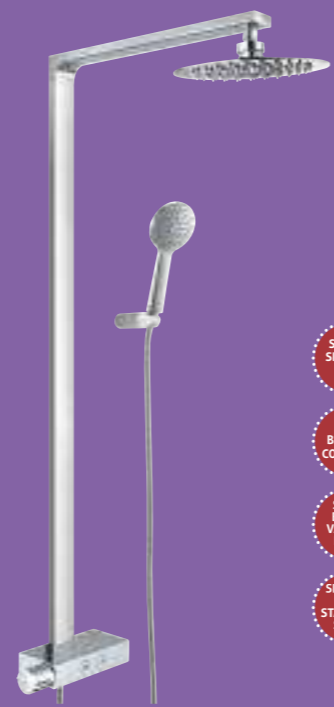

Ion Shower Pack

Thermostatic valve, 1 bar min.

21668 **£712**

Not compatible with Easy Fitting Kit

SWIVEL SHOWER HEAD

PUSH BUTTON CONTROLS

SOLID BRASS VALVE & BODY

SHOWER HEAD STAINLESS STEEL

3