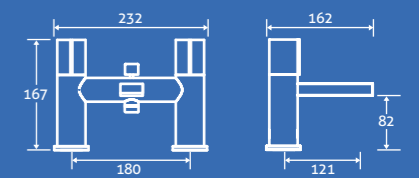

Pascal Basin Mono

0.3 bar min.
– Including click clack waste

69301 **£183**