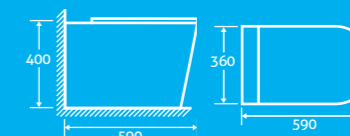

frazenda

Frazenda Toilet

25

H 830 x W 385 x D 700

- Including soft closing seat with quick release hinges for easy cleaning
- Anti bacterial glaze
- Fully concealed pipes give a neater appearance
- Eco flush 4.5/3l
- Horizontal outlet only

15410 **£425**

Frazenda Basin & Pedestal

25

H 830 x W 550 x D 420

- Available with 1 tap hole

22433 **£192**

Frazenda Wall Hung Toilet

25

H 370 x W 360 x D 550

- Including soft closing seat with quick release hinges for easy cleaning
- Requires a mounting frame page 94 and concealed cistern page 95

21554 **£300**

Frazenda Back to Wall Toilet

25

H 400 x W 360 x D 590

- Including soft closing seat with quick release hinges for easy cleaning
- Requires a concealed cistern page 95

21552 **£300**