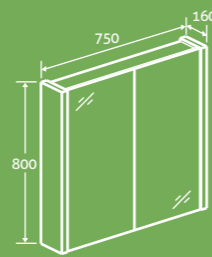

2

- Soft close doors

H 800 x W 750 x D 160 **£255**

Light Sawn Oak 34257

Light Sawn Oak

SOFT CLOSING DOORS

Finishes

Light Sawn Oak