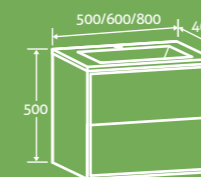

2
YEAR
GUARANTEE

SOFT
CLOSING
DOORS

CERAMIC
BASIN

2
YEAR
GUARANTEE

PUSH
OPEN
DRAWERS

SOFT
CLOSING
DRAWERS

COMPOSITE
RESIN BASIN

furniture

dijon

Dijon Floor Standing Vanity Unit

H 850 x W 550 x D 455

- Including ceramic basin
- Soft close doors

69459 **£233**

2

Dijon WC Unit

H 785 x W 500 x D 320

- Excluding concealed cistern, see page 95 for cisterns
- Toilet not included

68656 **£121**

2

Finish

Gloss White

For matching
bath panels
See page 124

SOFT
CLOSING
DOORS

CERAMIC
BASIN

kolton

Kolton Wall Hung Vanity Unit

- Including composite resin basin
- Push open, soft close drawers

H 500 x W 500 x D 460 **£499**

Matt White 63808, French Blush 63806, French Grey 63807

H 500 x W 600 x D 460 **£539**

Matt White 63811, French Blush 63809, French Grey 63810

H 500 x W 800 x D 460 **£639**

Matt White 63814, French Blush 63812, French Grey 63813

2

French Grey

Finishes

Matt White

French Blush

French Grey

Matching bath panels
can be found on page 125

PUSH
OPEN
DRAWERS

SOFT
CLOSING
DRAWERS

COMPOSITE
RESIN BASIN