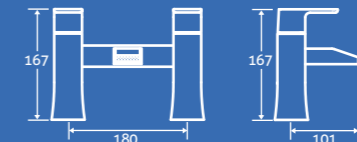

Charm Bath Shower Mixer
0.5 bar min.
– Including handset, hose and bracket.
17822 **£160**

zest waterfall

Zest Waterfall Basin Mono
0.5 bar min.
– Including click clack waste
12788 **£154**

Zest Waterfall Bath Filler
0.5 bar min.
12789 **£218**