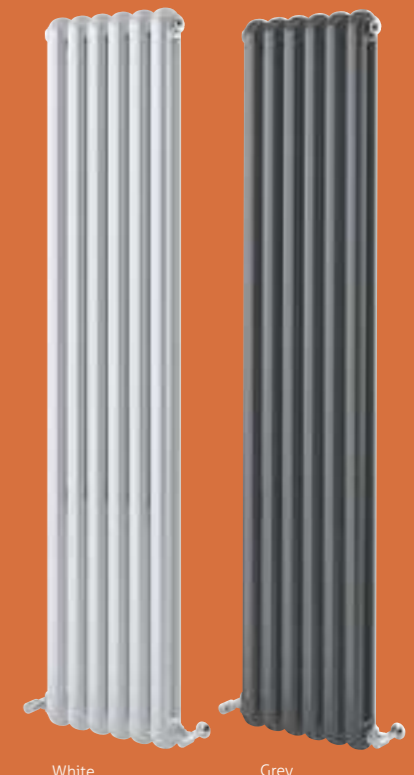

Etamin Radiator **3**
H 1800 x W 380 x D 84
– High heat output
White, Grey
White 24525, Grey 24526, **£309**

heating