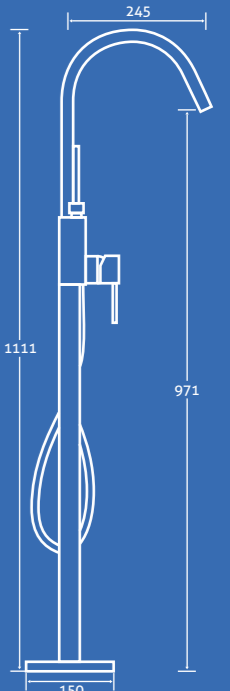

Titus Floor Standing Bath Shower Mixer
1.0 bar min.
12765 **£543**