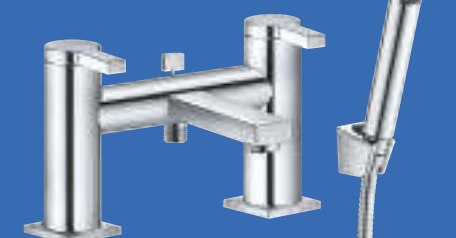

Sparta Bath Shower Mixer 3