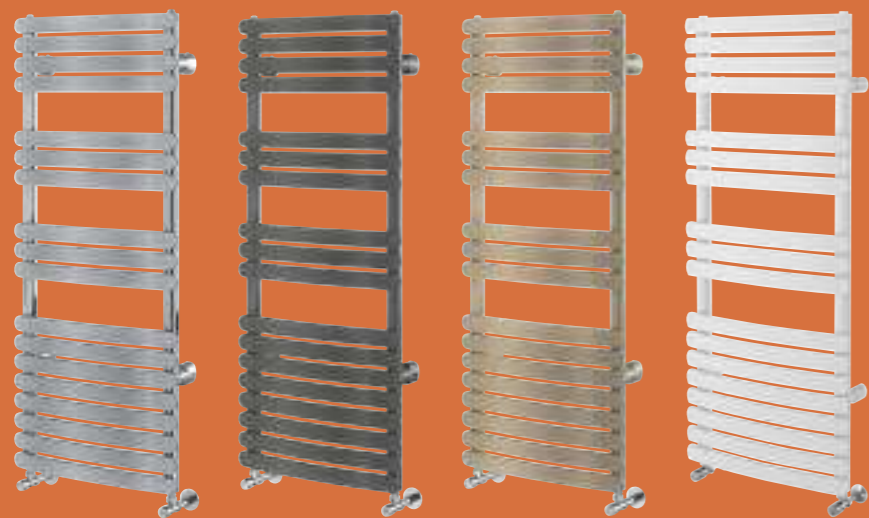

europa

Chrome Anthracite Brown Metallic White