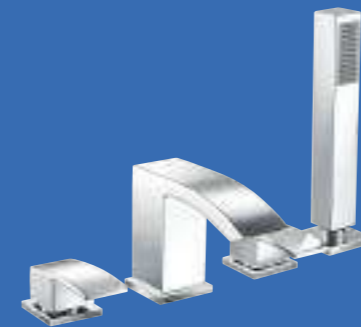

Titus Deck Mounted 4 Hole Bath Shower Mixer
0.5 bar min.
– Including handset, hose & bracket
69905 **£249**

Titus Bath Shower Mixer
0.5 bar min.
– Including handset, hose and bracket.
14935 **£201**

Nero Floor Standing Bath Shower Mixer