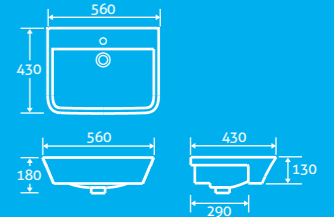

25
YEAR
GUARANTEE

SOFT
CLOSING
SEAT

QUICK
RELEASE
HINGES

ECO
FLUSH
4.5/3l

ANTI
BACTERIAL
GLAZE

25
YEAR
GUARANTEE

SOFT
CLOSING
SEAT

QUICK
RELEASE
HINGES

ECO
FLUSH
4.5/3l

tokyo

Tokyo Toilet

H 770 x W 360 x D 680

- Including soft closing seat with quick release hinges for easy cleaning
- Eco flush 4.5/3l
- Anti bacterial glaze
- Right hand inlet
- Horizontal outlet as standard
- Can accept side outlet connection
- 'S' trap floor fitting can be used

With Wrap Over Seat 17035 **£323**

With Slim Seat 80669 **£338**

25

SOFT CLOSING SEAT
QUICK RELEASE HINGES
ECO FLUSH 4.5/3l
ANTI BACTERIAL GLAZE

Tokyo Basin & Pedestal

H 810 x W 560 x D 470

- Available with 1 tap hole

17034 **£219**

25

Tokyo Basin & Semi Pedestal

H 390 x W 560 x D 470

- Available with 1 tap hole

17036 **£219**

25

eiffel

Eiffel Wall Hung Toilet

H 375 x W 370 x D 550

- Including soft closing seat with quick release hinges for easy cleaning
- Requires a mounting frame page 94 and concealed cistern page 95

69881 **£305**

25

SOFT CLOSING SEAT
QUICK RELEASE HINGES

Eiffel Back to Wall Toilet

H 405 x W 360 x D 570

- Including soft closing seat with quick release hinges for easy cleaning
- Requires a concealed cistern page 95

69882 **£305**

25

SOFT CLOSING SEAT
QUICK RELEASE HINGES

Eiffel Semi Recessed Basin

H 180 x W 560 x D 430

- Available with 1 tap hole

69879 **£152**

25