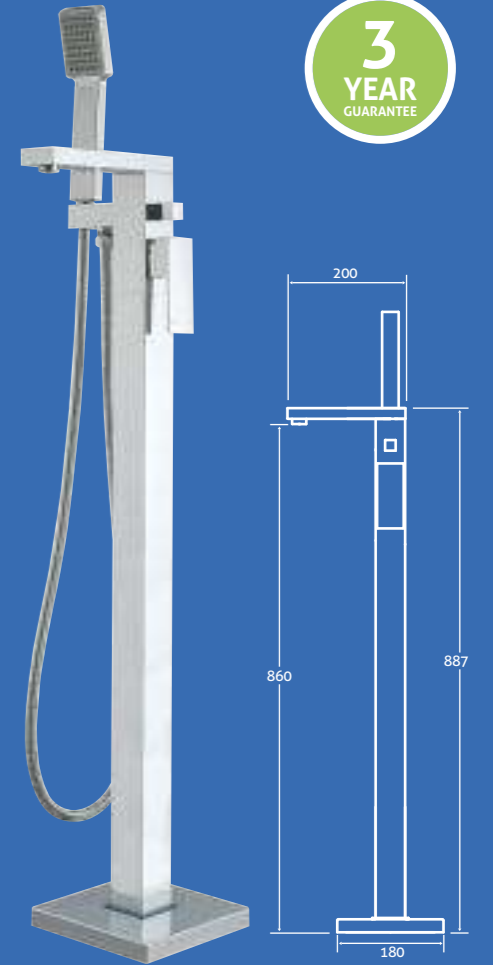

Titus Deck Mounted 4 Hole Bath Shower Mixer
0.5 bar min.
– Including handset, hose & bracket
69905 **£249**

Titus Bath Shower Mixer
0.5 bar min.
– Including handset, hose and bracket.
14935 **£201**

Nero Floor Standing Bath Shower Mixer