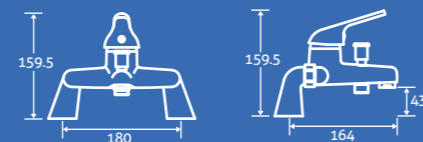

1.0 bar min.
34293 **£425**

taps

otho

0.2 bar min.
- Including click clack waste

12781 **£50**

0.5 bar min.

12783 **£93**

0.5 bar min.
- Including handset, hose and bracket

12782 **£102**

nero

0.2 bar min.
- Including click clack waste

12778 **£116**

0.3 bar min.

69903 **£133**

0.3 bar min.

12779 **£187**

0.3 bar min.
- Including handset, hose and bracket.

12780 **£212**