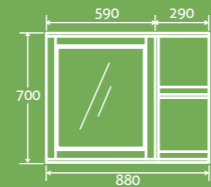

Matt White

Cromwell 1170 Mirrored Wall Cabinet

H 700 x W 1170 x D 140

– Soft close door

Matt White 77888, Matt Light Grey 77889

2

£556