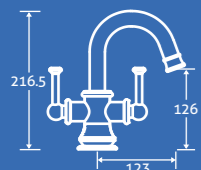

Fulcrum Bath Filler

0.3 bar min.

12769 **£218**

Fulcrum Bath Shower Mixer

0.3 bar min.

- Including handset, hose and bracket.

12770 **£258**

kensington