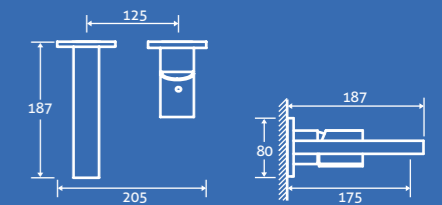

0.3 bar min.

69306 **£203**