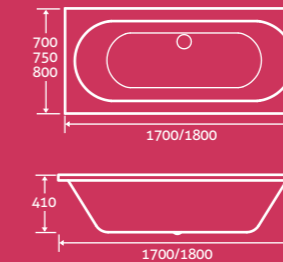

Othello Acrylic Bath

25

super-strong Acrylic

1700 x 700 18778 **£470**
1700 x 750 12555 **£470**
1800 x 800 12557 **£523**

Standard Acrylic

1700 x 750 12554 **£377**
1800 x 800 12556 **£417**

Add a Revive whirlpool system from **£608**, see page 115

Domino Acrylic Bath

25

super-strong Acrylic

1900 x 900 22726 **£611**

Add a Revive whirlpool system from **£608**, see page 115