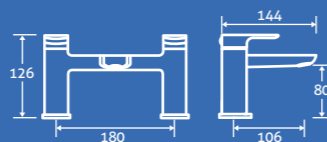

Zane Bath Shower Mixer 3

0.5 bar min.
– Including handset, hose and bracket.

69909 **£235**