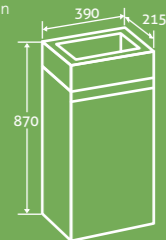

pearl

**Pearl Floor Standing
Cloakroom Vanity Unit**

2

H 870 x W 390 x D 215

– Including composite resin basin
– Soft close door

Gloss White 15448 **£258**
Dark Oak 15447

Gloss White

SOFT
CLOSING
DOOR

COMPOSITE
RESIN BASIN

Finishes

More matching Bath
Panels on page 124

quadro

**Quadro Floor Standing
Cloakroom Vanity Unit**

2

H 860 x W 510 x D 255

– Including ceramic basin
– Soft close door

20515 **£236**