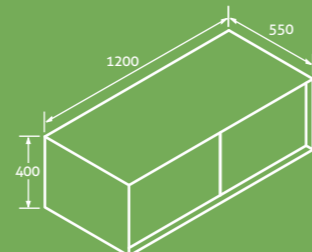

White/Oak

For matching
bath panels
See page 124

PUSH
OPEN
DRAWERS

SOFT
CLOSING
DRAWERS