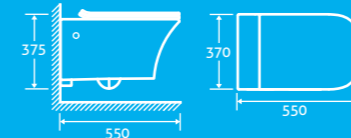

25
YEAR
GUARANTEE

SOFT
CLOSING
SEAT

QUICK
RELEASE
HINGES

ECO
FLUSH
4.5/3l

ANTI
BACTERIAL
GLAZE

25
YEAR
GUARANTEE

SOFT
CLOSING
SEAT

QUICK
RELEASE
HINGES

ECO
FLUSH
4.5/3l

tokyo

Tokyo Toilet

H 770 x W 360 x D 680

- Including soft closing seat with quick release hinges for easy cleaning
- Eco flush 4.5/3l
- Anti bacterial glaze
- Right hand inlet
- Horizontal outlet as standard
- Can accept side outlet connection
- 'S' trap floor fitting can be used

With Wrap Over Seat 17035 **£323**

With Slim Seat 80669 **£338**

25

SOFT CLOSING SEAT
QUICK RELEASE HINGES
ECO FLUSH 4.5/3l
ANTI BACTERIAL GLAZE

Tokyo Basin & Pedestal

H 810 x W 560 x D 470

- Available with 1 tap hole

17034 **£219**

25

Tokyo Basin & Semi Pedestal

H 390 x W 560 x D 470

- Available with 1 tap hole

17036 **£219**

25

eiffel

Eiffel Wall Hung Toilet

H 375 x W 370 x D 550

- Including soft closing seat with quick release hinges for easy cleaning
- Requires a mounting frame page 94 and concealed cistern page 95

69881 **£305**

25

SOFT CLOSING SEAT
QUICK RELEASE HINGES

Eiffel Back to Wall Toilet

H 405 x W 360 x D 570

- Including soft closing seat with quick release hinges for easy cleaning
- Requires a concealed cistern page 95

69882 **£305**

25

SOFT CLOSING SEAT
QUICK RELEASE HINGES

Eiffel Semi Recessed Basin

H 180 x W 560 x D 430

- Available with 1 tap hole

69879 **£152**

25