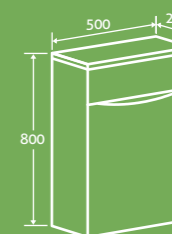

Gloss White

Finishes

For matching bath panels
See page 125