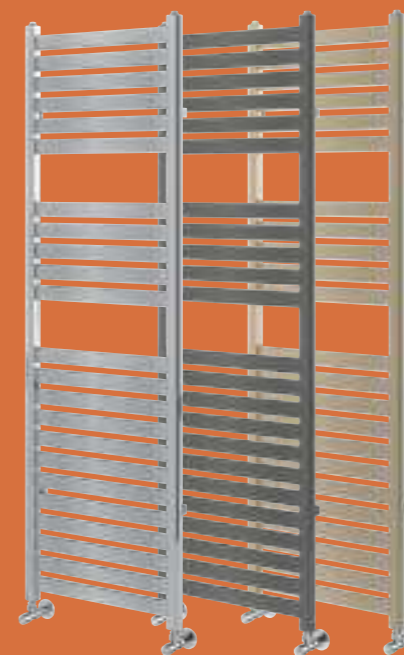

Chrome Anthracite Brown Metallic

Porto Radiator

H 1600 x W 500

Chrome	1829 BTU.
15470	£518
Anthracite, Brown Metallic	2835 BTU.
Anthracite 24163, Brown Metallic 24162	£495