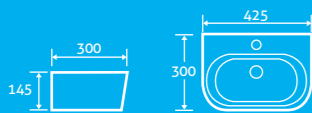

Apollo Countertop Basin 25

- Tap not included
H 135 x W 550 x D 315 63792 **£122**

Wynford Composite Resin Countertop Basin 25

- Tap not included
H 110 x W 500 x D 470 50409 **£154**
H 110 x W 600 x D 470 34263 **£182**
H 110 x W 750 x D 470 50410 **£193**

Sphere Countertop Bowl 25

H 150 x W 400 x D 400
- No overflow (requires free running waste)
18197 **£113**

Hera Countertop Basin 25

- No overflow (requires free running waste page 92)
H 135 x W 370 x D 370 63798 **£122**

Hermes Countertop Basin 25

- No overflow (requires free running waste page 92)
H 145 x W 500 x D 395 63795 **£106**

Iliad Countertop Basin 25

- No overflow (requires free running waste page 92)
H 135 x W 510 x D 400 63794 **£122**

Slim Cloakroom Basin 25

- Tap not included
H 145 x W 425 x D 300 18196 **£84**

Blade Cloakroom Basin 25

- No overflow (requires free running waste)
- Tap not included
H 145 x W 325 x D 280 18194 **£84**

Curve Corner Basin 25

- Tap not included
H 135 x W 395 x D 370 18195 **£84**

Odyssey Countertop Basin 25

- No overflow (requires free running waste page 92)
H 140 x W 390 x D 390 63793 **£106**

Athena Countertop Basin 25

- No overflow (requires free running waste page 92)
H 135 x W 440 x D 440 63796 **£106**

Artimis Countertop Basin 25

- No overflow (requires free running waste page 92)
H 135 x W 415 x D 415 63797 **£106**

Quadro Cloakroom Basin 25

- Available with 1 tap hole
- Including bracket
- Universally handed
- No overflow (requires free running waste)
- Tap not included
H 150 x W 510 x D 255 12729 **£94**

Saturn Cloakroom Basin 25

- Available with 1 tap hole
- Right hand tap hole only
- No overflow (requires free running waste)
- Tap not included
H 100 x W 405 x D 185 63800 **£106**

Free Running Waste

- Required for all basins with no overflow
12620 **£29**

Neptune Countertop Basin 25

- No overflow (requires free running waste page 92)
- Tap not included
H 145 x W 400 x D 400 63790 **£106**

Zeus Countertop Basin 25