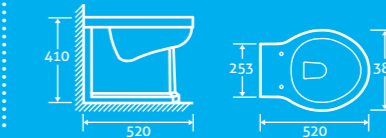

Countess Back to Wall Toilet

25

H 410 x W 385 x D 520

- Excluding seat
- Requires a concealed cistern page 95

69388 **£183**