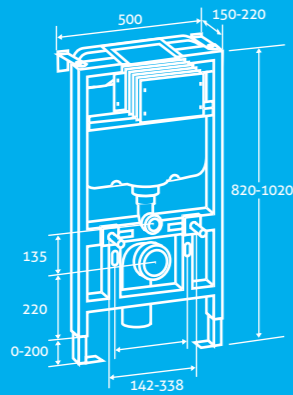

3

W 500 x H 820-1020 x D 150-220

- Dual flush push button 6/31
- Pneumatic flush

Top & front access 12622 **£283**

Prior to installation it is recommended to pre-fit pan to frame to ensure fixing centres are compatible.