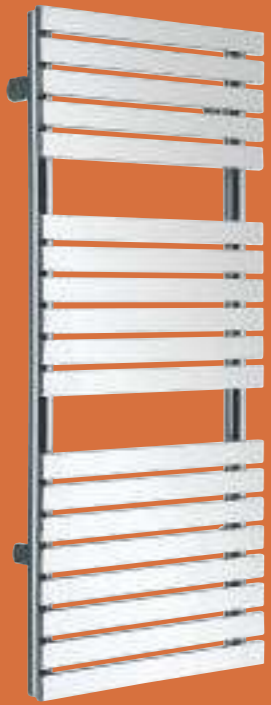

hamilton

Hamilton Towel Rail

H 1200 x W 500

Chrome

12681

3

1948 BTU.

£459