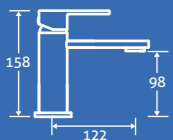

0.5 bar min.

69314 **£244**

Sparta Bath Shower Mixer 3

0.5 bar min.
– Including handset, hose and bracket.

69313 **£305**

taps

juno

Juno Basin Mono 3
 0.2 bar min.
 – Including click clack waste
 34204 **£148**