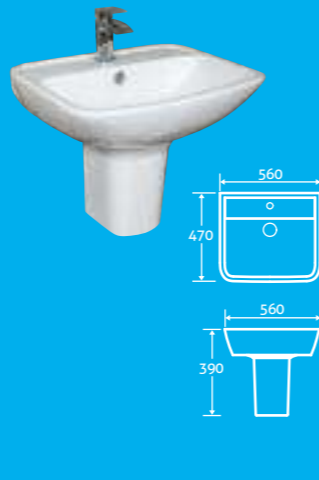

25

eiffel

Eiffel Wall Hung Toilet

H 375 x W 370 x D 550

- Including soft closing seat with quick release hinges for easy cleaning
- Requires a mounting frame page 94 and concealed cistern page 95

69881 **£305**