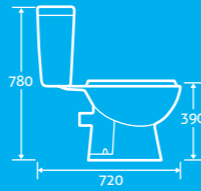

liberty

Liberty Toilet

25

H 780 x W 420 x D 720

- Including soft closing seat with quick release hinges for easy cleaning
- Eco flush 6/3l
- Right hand inlet
- Horizontal outlet as standard
- Can accept side outlet connection
- 'S' trap floor fitting can be used

20510 **£188**

Liberty Back to Wall Toilet

25

H 410 x W 370 x D 540

- Including soft closing seat with quick release hinges for easy cleaning
- Requires a concealed cistern page 95

20512 **£160**

Liberty Basin & Pedestal

25

H 820 x W 530 x D 440

- Available with 1 tap hole

20514 **£95**

Liberty Semi Recessed Basin

25

H 170 x W 500 x D 415

- Available with 1 tap hole

20215 **£78**

SOFT CLOSING OPTION

QUICK RELEASE HINGES OPTION

DUAL FLUSH 6/3L

25 YEAR GUARANTEE

ceramics