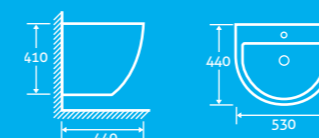

- SOFT CLOSING SEAT
- QUICK RELEASE HINGES

Oracle Wall Hung Basin 25

H 410 x W 530 x D 440

- Available with 1 tap hole

12727 **£258**

Frazenda Basin & Pedestal 25

H 830 x W 550 x D 420

- Available with 1 tap hole
- Designed to match Oracle ceramics