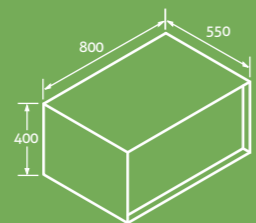

Black/Concrete

For matching
bath panels
See page 124

PUSH
OPEN
DRAWERS

SOFT
CLOSING
DRAWERS