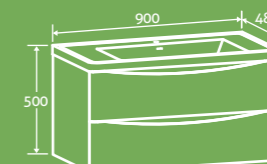

Envy 900 Wall Mounted Vanity Unit

H 500 x W 900 x D 480
- Price excludes basin
- Soft close drawers

£322

Gloss White 17880,
Light Oak 17887,
Rosewood 69514

Gloss White