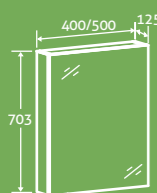

Zen Mirrored Single Door Aluminium Wall Cabinet 2

H 703 x W 400 x D 125 13376 **£252**

H 703 x W 500 x D 125 12668 **£271**

Universally handed

ALUMINIUM

Zen Mirrored Double Door Aluminium Wall Cabinet 2

H 703 x W 600 x D 125 13377 **£327**

H 703 x W 900 x D 125 13378 **£387**