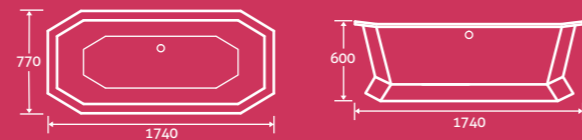

1740 x 770 69646 **£1211**

medford

Medford Freestanding Acrylic Bath

25

- Double skin acrylic
- On chrome feet

1780 x 800 15457 **£706**

Waste 12618 **£46**

25
YEAR
GUARANTEE