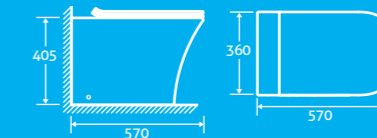

69882 **£305**

25

SOFT CLOSING SEAT
QUICK RELEASE HINGES

QUICK RELEASE HINGES for easy cleaning

Eiffel Semi Recessed Basin

H 180 x W 560 x D 430

- Available with 1 tap hole

69879 **£152**