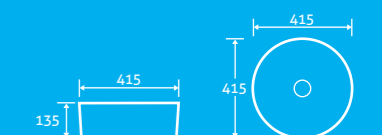

Artimis Countertop Basin 25

- No overflow (requires free running waste page 92)
H 135 x W 415 x D 415 63797 **£106**