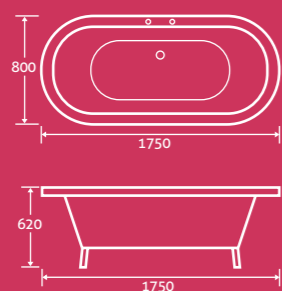

1740 x 770 69646 **£1211**

medford

Medford Freestanding Acrylic Bath

25

- Double skin acrylic
- On chrome feet

1780 x 800 15457 **£706**

Waste 12618 **£46**

25
YEAR
GUARANTEE