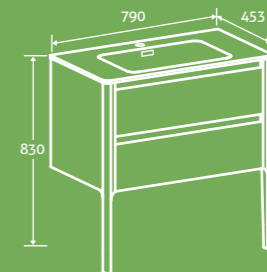

Slate Grey

COMPOSITE
RESIN BASIN

SOFT
CLOSING
DRAWERS

Stark Floor Standing Tall Cabinet

2

- Push open, soft close door
- Left hand hinge only

H 1510 x W 430 x D 305 **£449**

French Grey , Slate Grey 80412

Stark Tall Cabinet is not available in Gloss White