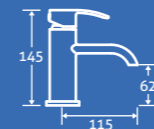

Hera Basin Mono 3
0.3 bar min.
– Including click clack waste
34207 **£95**

Hera Bath Filler 3
0.5 bar min.
34208 **£139**