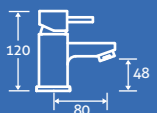

12780 **£212**

quadro

Quadro Mini Basin Mono 3

0.3 bar min.
– Including click clack waste

15602 **£74**

Quadro Basin Mono 3

0.3 bar min.
– Including click clack waste

15601 **£102**