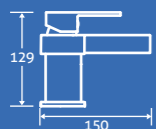

Cascata Waterfall Bath Filler

0.5 bar min.

17005 **£218**

3