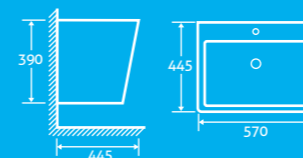

15412 **£425**

QUICK RELEASE HINGES for easy cleaning

Epernay Wall Hung Basin 25

H 390 x W 570 x D 445

- Available with 1 tap hole

12714 **£258**

Frazenda Basin & Pedestal 25

H 830 x W 550 x D 420