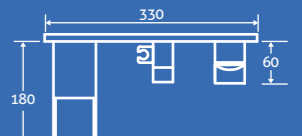

0.5 bar min.

– Including handset,
hose and bracket

22540 **£335**

3