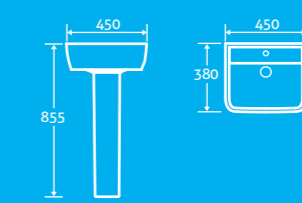

- Available with 1 tap hole

Full Pedestal 12691 **£217**

Semi Pedestal 15809 **£217**

Alchemist Cloakroom Basin & Pedestal 25

H 855 x W 450 x D 380

- Available with 1 tap hole

24917 **£205**

Alchemist Semi Recessed Basin 25