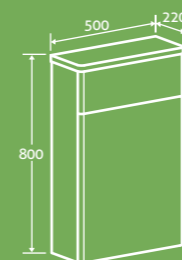

2
YEAR
GUARANTEE

SOFT
CLOSING
DRAWERS

COMPOSITE
RESIN BASIN

SOFT
CLOSING
DOORS

eclipse floor standing

furniture

Eclipse Floor Standing Vanity Unit **2**

- Including composite resin basin
- Soft close drawers

H 850 x W 600 x D 460 **£559**
Matt White 80622, Charcoal 80623

H 850 x W 800 x D 460 **£689**
Matt White 80624, Charcoal 80625

H 850 x W 1200 x D 460 **£989**
Matt White 80626, Charcoal 80627

Matching bath panels
can be found
on page 124

Eclipse Wall Hung Tall Cabinet **2**

- Soft close doors
- Universally handed

H 1500 x W 400 x D 300 **£489**
Matt White 80422, Charcoal 80431

Eclipse WC Unit **2**

- Excluding concealed cistern, see page 95 for cisterns
- Toilet not included

H 800 x W 500 x D 220 **£329**
Matt White 80428, Charcoal 80436

Matt White

SOFT
CLOSING
DOORS

SOFT
CLOSING
DRAWERS   COMPOSITE
RESIN BASIN