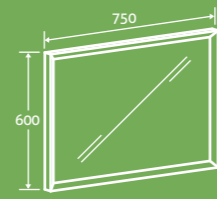

H 750 x W 450 58783 **£177**
 H 800 x W 550 58786 **£187**
 H 600 x W 750 58789 **£198**

LANDSCAPE OR PORTRAIT

Serena Wall Mounted Cabinet

2

- Beveled edges
- Push to open door
- Soft close door
- Universally handed