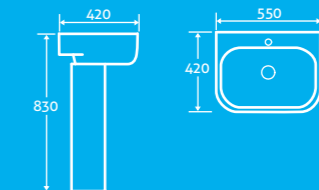

Frazenda Basin & Pedestal 25

H 830 x W 550 x D 420

- Available with 1 tap hole
- Designed to match Oracle ceramics

22433 **£192**