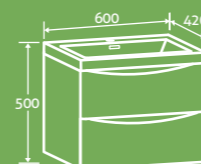

Gloss White