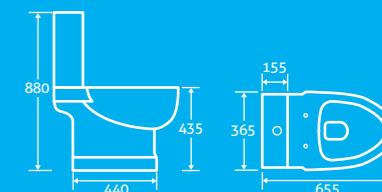

luxor

Luxor Toilet

H 820 x W 370 x D 650

- Including soft closing seat
- Right hand inlet
- Horizontal outlet as standard
- Can accept side outlet connection
- 'S' trap floor fitting can be used
- Dual flush 4.5/3l

22437 **£364**

zodiac

Zodiac Rimless Toilet

H 865 x W 385 x D 650

- Including soft closing seat with quick release hinges for easy cleaning
- Right hand inlet
- Horizontal outlet as standard
- 'S' trap floor fitting can be used
- Eco flush 4.5/3l

69452 **£489**

- RIMLESS DESIGN
- SOFT CLOSING SEAT
- ECO FLUSH 4.5/3l

Zodiac Rimless Back to Wall Toilet

H 410 x W 355 x D 540

- Including soft closing seat with quick release hinges for easy cleaning
- Requires a concealed cistern page 95

69360 **£356**

- RIMLESS DESIGN
- SOFT CLOSING SEAT

surrey

Surrey Toilet

H 880 x W 365 x D 655

- Including soft closing seat
- Anti bacterial glaze
- Dual flush 6/3l
- Right hand inlet
- Horizontal outlet as standard
- Can accept side outlet connection
- 'S' trap floor fitting can be used

15411 **£373**

- SOFT CLOSING SEAT
- DUAL FLUSH 6/3l
- ANTI BACTERIAL GLAZE