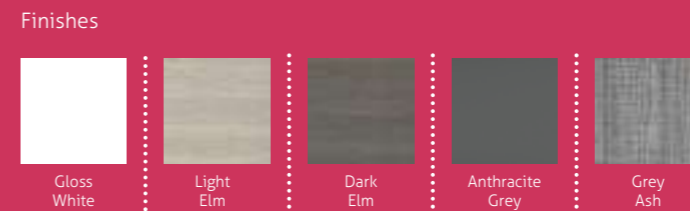

NALA

Front Panels 1800/1700/1600	End Panels 800/750/700
Gloss White 17045, Light Elm 17047, Dark Elm 17048 Anthracite Grey 22826, Grey Ash 34235	Gloss White 17049, Light Elm 17051, Dark Elm 17052 Anthracite Grey 22827, Grey Ash 34236
£125	£75