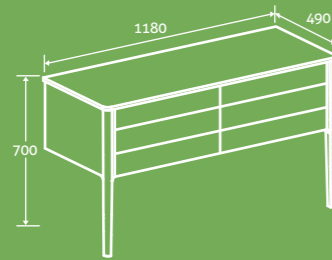

Stark Worktop

- Durable ceramic glass mix worktop

W 650 **£190**
With Tap Hole 58738, No Tap Hole 74239

W 1000 **£224**
With Tap Hole 80405, No Tap Hole 80406

W 1200 **£238**
With Tap Hole 58734, No Tap Hole 74234