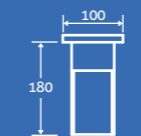

– Including handset,
hose and bracket

17006 **£258**

3

Cascata Wall Mounted Bath Spout

0.5 bar min.

– Use with a concealed
shower valve,
see page 52

22264 **£144**

3