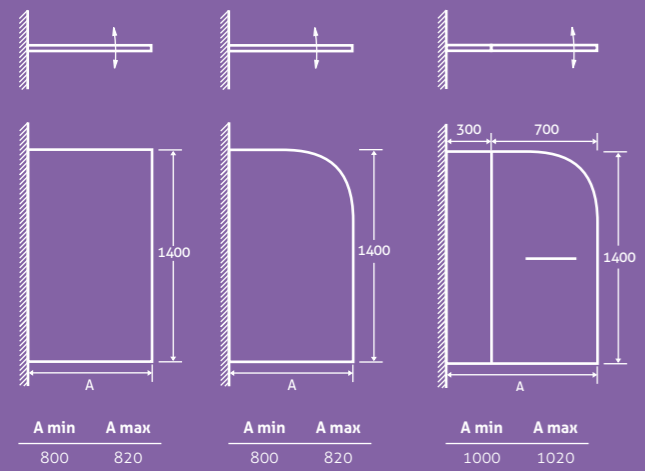

ALUMINIUM PROFILE