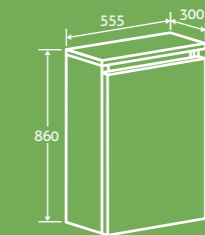

- INCLUDES CISTERN

Avenue Solid Front Bath Panels in Dark Oak

1800/1700/1600/1500

- All front panels are supplied 1800mm but can be cut to size

13357 **£125**

End Panels

800/750/700

- All end panels are supplied 800mm but can be cut to size

13358 **£75**

For more matching Bath Panels see page 124

furniture