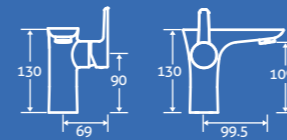

Jak Basin Mono 3
0.5 bar min.
– Including click clack waste
12771 **£122**