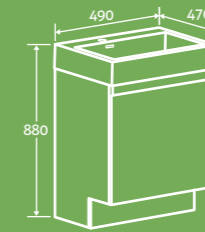

2

H 880 x W 490 x D 470

- Including composite resin basin
- Soft close drawers, hidden drawer inside

Gloss White 15442, Dark Oak 15441

£449

Gloss White

Finishes

Gloss White