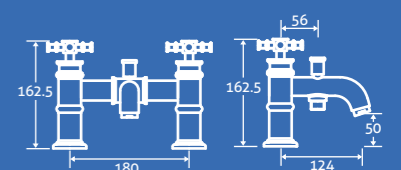

0.2 bar min.

12777 **£91**

Kensington Bath Shower Mixer

0.2 bar min.

- Including handset, hose and bracket.

12775 **£154**

furniture

Often overlooked, storage is an essential element for bathrooms. We have the solution to all your bathroom storage needs with our freestanding units and fitted furniture, and with our cloakroom vanity units there is even something for the smallest of rooms.