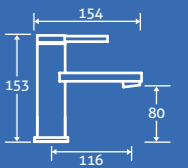

Catania Deck Mounted 4 Tap Hole Bath Shower Mixer

0.5 bar min.
– Including handset, hose and bracket.
69310 **£331**

taps

Sparta Basin Mono 3

0.3 bar min.
– Including click clack waste

69311 **£142**

zane

Zane Basin Mono 3