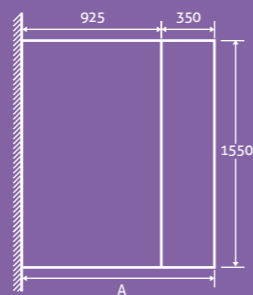

Keep your bathroom floor splash free. Use the Roma hinged bath panel to capture more water than ever before

A min	A max
1310	1330

shower packs

A convenient all in one solution to showering.

All our shower packs have thermostatic valves for consistent temperature control and with both contemporary & traditional designs to choose from there's a shower pack to suit any bathroom.