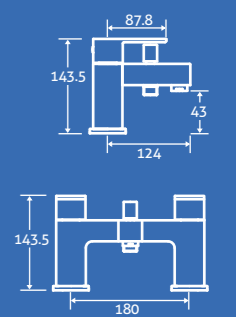

0.3 bar min.
- Including handset, hose and bracket.

12780 **£212**