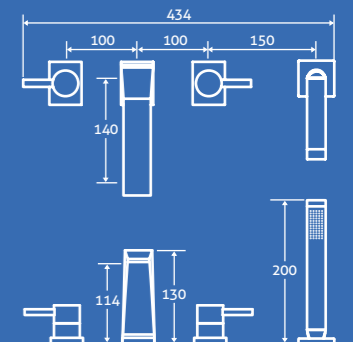

Catania Deck Mounted 4 Tap Hole Bath Shower Mixer

0.5 bar min.
– Including handset, hose and bracket.
69310 **£331**

taps

Sparta Basin Mono 3

0.3 bar min.
– Including click clack waste

69311 **£142**

zane

Zane Basin Mono 3