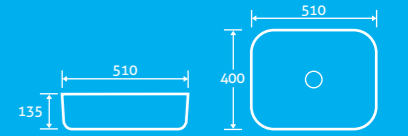

Hermes Countertop Basin 25

- No overflow (requires free running waste page 92)
H 145 x W 500 x D 395 63795 **£106**

Iliad Countertop Basin 25

- No overflow (requires free running waste page 92)
H 135 x W 510 x D 400 63794 **£122**