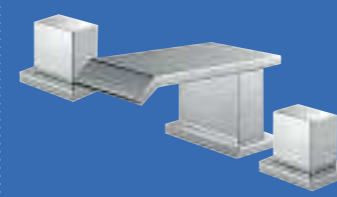

Cuba 3 Hole Bath Filler 3

0.5 bar min.

14932 **£256**