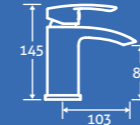

Trajan Bath Filler 3

0.5 bar min.

12787 **£129**

Trajan Bath Shower Mixer 3

0.5 bar min.
- Including handset, hose and bracket

12785 **£142**

titus

Titus Basin Mono
0.3 bar min.
– Including click clack waste
14933 **£140**