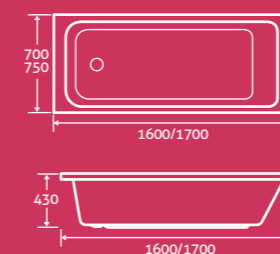

Apollo Simply Air Acrylic Bath

super-strong Acrylic

1600 x 700 69665 **£2019**

1700 x 700 69666 **£2019**

Add a Revive whirlpool system from **£608**, see page 115