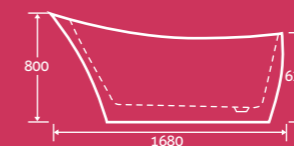

25
YEAR
GUARANTEE

essence

Essence Freestanding Acrylic Bath

25

1750 x 750

- Double skin acrylic
- Including waste

White 21727 **£1557**
Silver 21725 **£2274**
Black Galaxy 21726 **£2064**

Finishes

White

Silver

Black Galaxy

25
YEAR
GUARANTEE

sleek

Sleek Freestanding Acrylic Bath

25

- Double skin acrylic
- Including waste

1680 x 730 69332 **£1274**