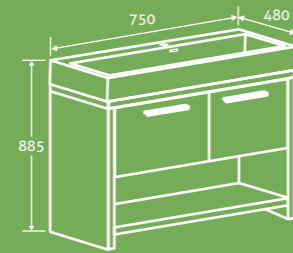

Halo 750 Vanity Unit

H 885 x W 750 x D 480

- Including composite resin basin
- Soft close doors

15659 **£488**