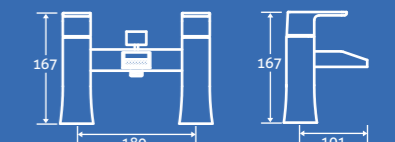

taps

1.0 bar min.
34294 **£468**

charm

zest waterfall