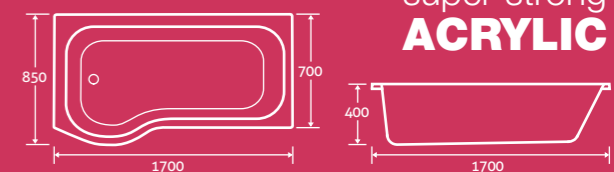

super-strong
ACRYLIC