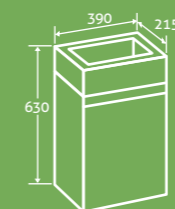

minimo

**Minimo Wall Hung
Cloakroom Vanity Unit**

2

H 630 x W 390 x D 215

– Including composite resin basin
– Soft close door

Gloss White 15446 **£226**
Dark Oak 15445

Gloss White