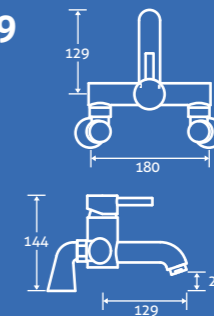

Trajan Bath Filler 3

0.5 bar min.

12787 **£129**