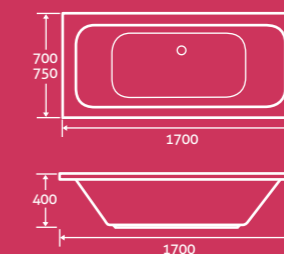

Meera Simply Air Acrylic Bath

super-strong Acrylic

1700 x 700 69663 **£2029**

1700 x 750 69664 **£2141**

Add a Revive whirlpool system from **£608**, see page 115