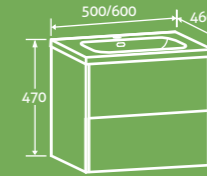

H 470 x W 500 x D 460 **£499**
Matt White 63804, Grey Linear 63802

H 470 x W 600 x D 460 **£539**
Matt White 63805, Grey Linear 63803

2

Matt White

PUSH
OPEN
DRAWERS

SOFT
CLOSING
DRAWERS

COMPOSITE
RESIN BASIN