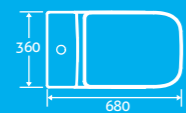

25
YEAR
GUARANTEE

SOFT
CLOSING
SEAT

QUICK
RELEASE
HINGES

ECO
FLUSH
4.5/3l

ANTI
BACTERIAL
GLAZE

25
YEAR
GUARANTEE

SOFT
CLOSING
SEAT

QUICK
RELEASE
HINGES

ECO
FLUSH
4.5/3l

tokyo

Tokyo Toilet

H 770 x W 360 x D 680

- Including soft closing seat with quick release hinges for easy cleaning
- Eco flush 4.5/3l
- Anti bacterial glaze
- Right hand inlet
- Horizontal outlet as standard
- Can accept side outlet connection
- 'S' trap floor fitting can be used

With Wrap Over Seat 17035 **£323**

With Slim Seat 80669 **£338**

25

SOFT CLOSING SEAT
QUICK RELEASE HINGES
ECO FLUSH 4.5/3l
ANTI BACTERIAL GLAZE

Tokyo Basin & Pedestal

H 810 x W 560 x D 470

- Available with 1 tap hole

17034 **£219**

25

Tokyo Basin & Semi Pedestal

H 390 x W 560 x D 470

- Available with 1 tap hole

17036 **£219**

25

eiffel

Eiffel Wall Hung Toilet

H 375 x W 370 x D 550

- Including soft closing seat with quick release hinges for easy cleaning
- Requires a mounting frame page 94 and concealed cistern page 95

69881 **£305**

25

SOFT CLOSING SEAT
QUICK RELEASE HINGES

Eiffel Back to Wall Toilet

H 405 x W 360 x D 570

- Including soft closing seat with quick release hinges for easy cleaning
- Requires a concealed cistern page 95

69882 **£305**

25

SOFT CLOSING SEAT
QUICK RELEASE HINGES

Eiffel Semi Recessed Basin

H 180 x W 560 x D 430

- Available with 1 tap hole

69879 **£152**

25