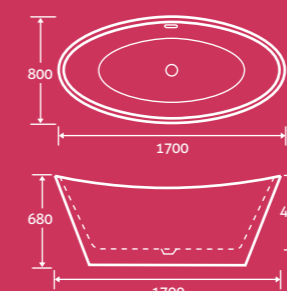

laguna

Laguna Freestanding Acrylic Bath

25

- Double skin acrylic
- Including waste

1700 x 800 69330 **£1248**