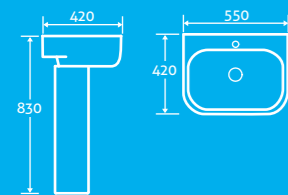

Frazenda Wall Hung Toilet

25

H 370 x W 360 x D 550

- Including soft closing seat with quick release hinges for easy cleaning
- Requires a mounting frame page 94 and concealed cistern page 95

21554 **£300**