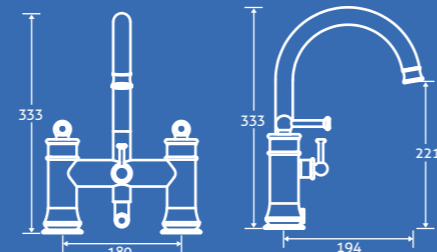

Fulcrum Bath Filler

0.3 bar min.

12769 **£218**

Fulcrum Bath Shower Mixer

0.3 bar min.

- Including handset, hose and bracket.

12770 **£258**

kensington