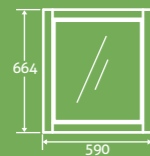

Matt White

Cromwell 880 Mirrored Wall Cabinet

H 700 x W 880 x D 140

– Soft close door
– Available right and left hand, left hand shown

Matt White LH 77903, RH 77898
Matt Light Grey LH 77904, RH 77899

2

£405