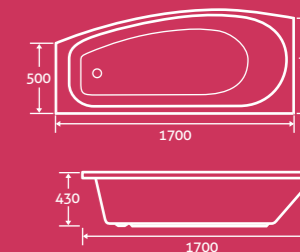

Petite Space Saver Acrylic Bath

25

– Available left & right hand, left hand shown

super-strong Acrylic

1700 x 700/500 LH 59598, RH 59597 **£571**

Front Panel 59599 **£125**

End Panel 59600 **£64**

Bath Screen LH 59609, RH 59610 **£218**

Add a Revive whirlpool system from **£608**, see page 115