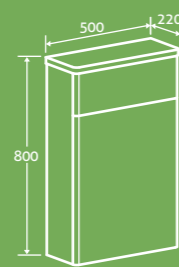

eclipse wall hung

Eclipse Wall Hung Vanity Unit

2

- Including composite resin basin
- Soft close drawers

H 510 x W 600 x D 460 **£489**

Matt White 80616, Charcoal 80617

H 510 x W 800 x D 460 **£589**

Matt White 80618, Charcoal 80619

H 510 x W 1200 x D 460 **£849**

Matt White 80620, Charcoal 80621

2
YEAR
GUARANTEE

SOFT
CLOSING
DRAWERS

COMPOSITE
RESIN BASIN

SOFT
CLOSING
DOORS

furniture

Eclipse WC Unit

2

H 800 x W 500 x D 220

- Excluding concealed cistern, see page 95 for cisterns
- Toilet not included

Matt White 80428, Charcoal 80436

£329

Eclipse Wall Hung Tall Cabinet

2

- Soft close doors
- Universally handed

H 1500 x W 400 x D 300 **£489**

Matt White 80422, Charcoal 80431

Matching bath panels
can be found
on page 124

Finishes