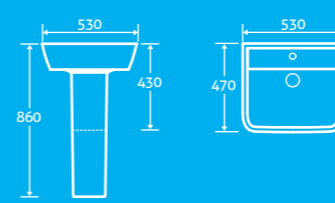

- 25 YEAR GUARANTEE
- COMFORT HEIGHT
- SOFT CLOSING SEAT
- QUICK RELEASE HINGES
- ECO FLUSH 4.5/3l
- ANTI BACTERIAL GLAZE

alchemist

Alchemist Comfort Height Toilet 25

H 850 x W 346 x D 620

- Comfort height, getting on and off is easier
- Including soft closing seat with quick release hinges for easy cleaning
- Eco flush 4.5/3l
- Anti bacterial glaze
- Left hand inlet
- Horizontal outlet as standard
- Can accept side outlet connection
- 'S' trap floor fitting can be used

With Wrap Over Seat 12688 **£386**

With Slim Seat 80664 **£401**

- COMFORT HEIGHT
- SOFT CLOSING SEAT
- QUICK RELEASE HINGES
- ECO FLUSH 4.5/3l
- ANTI BACTERIAL GLAZE

Alchemist Back to Wall Toilet 25

H 400 x W 350 x D 545

- Including soft closing seat with quick release hinges for easy cleaning
- Anti bacterial glaze
- Requires a concealed cistern page 95

With Wrap Over Seat 15405 **£250**

With Slim Seat 80665 **£265**

- SOFT CLOSING SEAT
- QUICK RELEASE HINGES
- ANTI BACTERIAL GLAZE

QUICK RELEASE HINGES for easy cleaning

Alchemist Comfort Height Back to Wall Toilet 25

H 500 x W 350 x D 550

- Comfort height, getting on and off is easier
- Including soft closing seat with quick release hinges for easy cleaning
- Anti bacterial glaze
- Requires a concealed cistern page 95

With Wrap Over Seat 22434 **£295**

With Slim Seat 80666 **£310**

- COMFORT HEIGHT
- SOFT CLOSING SEAT
- QUICK RELEASE HINGES
- ANTI BACTERIAL GLAZE

Not compatible with wc units

Alchemist Basin 25

H 860/430 x W 530 x D 470

- Available with 1 tap hole

Full Pedestal 12691 **£217**

Semi Pedestal 15809 **£217**

Alchemist Cloakroom Basin & Pedestal 25

H 855 x W 450 x D 380

- Available with 1 tap hole

24917 **£205**

Alchemist Semi Recessed Basin 25

H 175 x W 500 x D 380

- Available with 1 tap hole

12692 **£146**

ceramics