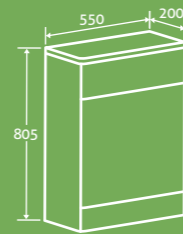

H 805 x W 550 x D 200 **£240**

White 58063, Stone Grey 20667, Black 20663

Textured White

Epernay Mirror 2

H 600 x W 600

£188

White 58072
Stone Grey 58071
Black 58070

Textured White