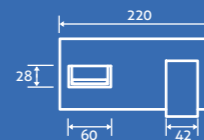

0.5 bar min.

22539 **£234**

3

Cascata Wall Mounted Bath Shower Mixer