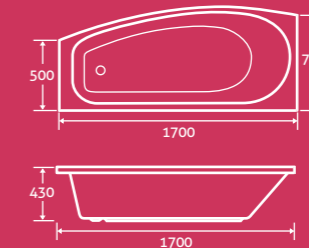

Petite Simply Air Space Saver Acrylic Bath

– Available left & right hand, left hand shown

super-strong Acrylic

1700 x 700/500 **£2263**
LH 69661, RH 69662

Front Panel 59599 **£125**

End Panel 59600 **£64**

Bath Screen LH 59609, RH 59610 **£218**

Add a Revive whirlpool system from **£608**, see page 115