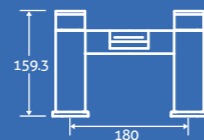

Cascata Waterfall Bath Shower Mixer

0.5 bar min.

– Including handset,
hose and bracket

17006 **£258**

3