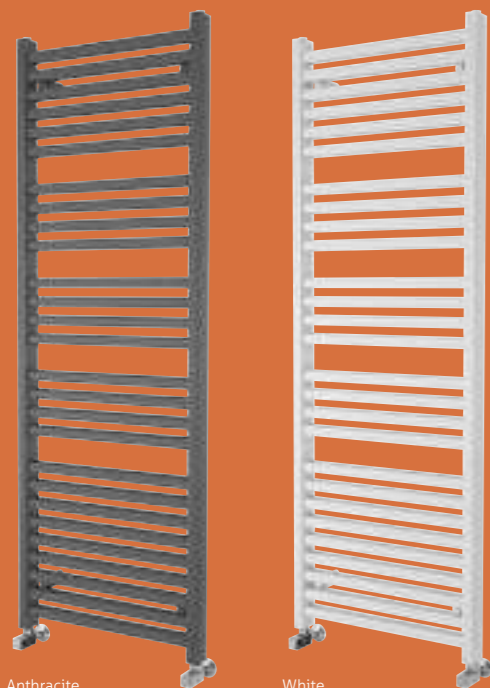

heating

All prices include VAT.

tempt

Anthracite

White

Tempt Double Layer Towel Rail

3

H 1600 x W 550