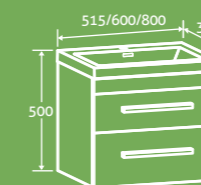

SOFT
CLOSING
DOORS

CHOICE
OF BASIN