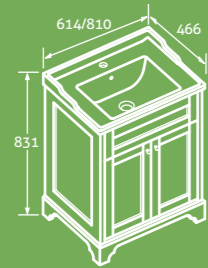

H 831 x W 810 x D 466 **£619**

Matt White 80631, Midnight Grey 80630

Matt White

SOFT CLOSING DOORS

CERAMIC BASIN

Ascot WC Unit

- Excluding concealed cistern, see page 95 for cisterns

H 800 x W 500 x D 220