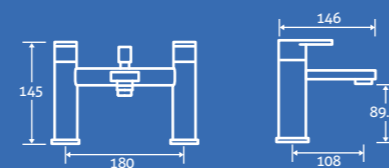

valens

Valens Basin Mono 3
0.3 bar min.
– Including click clack waste
14936 **£166**

Valens Tall Basin Mono 3
0.3 bar min.
14939 **£192**

Valens Bath Filler 3
0.5 bar min.
14937 **£228**

Valens Bath Shower Mixer 3
0.5 bar min.
– Including handset, hose and bracket.
14938 **£243**

jak

Jak Basin Mono 3
0.5 bar min.
– Including click clack waste
12771 **£122**

Jak Bath Filler 3
0.3 bar min.
12772 **£167**

ice

Ice Basin Mono 3
0.3 bar min.
– Including click clack waste
22259 **£178**