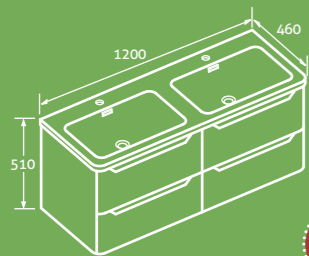

Matt White 80618, Charcoal 80619

H 510 x W 1200 x D 460 **£849**

Matt White 80620, Charcoal 80621

Charcoal

Charcoal

Matt White

2
YEAR
GUARANTEE

SOFT
CLOSING
DRAWERS