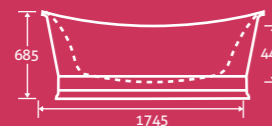

canterbury

Canterbury Freestanding Acrylic Bath

25

1745 x 795

- Double skin acrylic
- Including waste

Black Rock 21722

£2512

White 21724

£1675