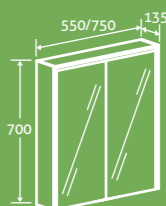

willow

*PLEASE NOTE: All sensors must be a minimum of 150mm away from any surface, including side walls, LED lights are cool white 6400k. Sawn Oak is different to Light Sawn Oak

Willow Wall Hung Vanity Unit 2

- Including composite resin basin
- Soft close drawers

H 530 x W 500 x D 460 **£499**

Matt White 63816, French Grey 63815

H 530 x W 600 x D 460 **£539**

Matt White 63818, French Grey 63817

H 530 x W 800 x D 460 **£639**

Matt White 63820, French Grey 63819

Willow LED Mirrored Wall Cabinet 2

CE Approved, IP 44

- Low energy LED, infra red sensor*, soft close doors
- Single door left hand hinge only
- Sensor: bottom right hand side

Single Door

H 700 x W 450 x D 130 Matt White 58753, French Grey 58755 **£269**

Double Door

H 700 x W 550 x D 130 Matt White 58758, French Grey 58760 **£299**

H 700 x W 750 x D 130 Matt White 58763, French Grey 58765 **£340**

Willow Wall Mounted Tall Cabinet 2

- Soft close doors
- Universally handed

H 1600 x W 400 x D 300 **£395**

Matt White 58767, French Grey 58768

Finishes

Matching bath panels can be found on page 125