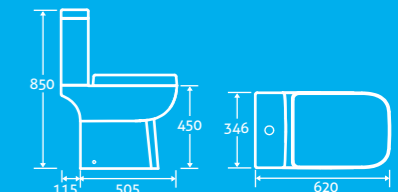

- 25 YEAR GUARANTEE
- COMFORT HEIGHT
- SOFT CLOSING SEAT
- QUICK RELEASE HINGES
- ECO FLUSH 4.5/3l
- ANTI BACTERIAL GLAZE

alchemist

Alchemist Comfort Height Toilet 25

H 850 x W 346 x D 620

- Comfort height, getting on and off is easier
- Including soft closing seat with quick release hinges for easy cleaning
- Eco flush 4.5/3l
- Anti bacterial glaze
- Left hand inlet
- Horizontal outlet as standard
- Can accept side outlet connection
- 'S' trap floor fitting can be used

With Wrap Over Seat 12688 **£386**

With Slim Seat 80664 **£401**

- COMFORT HEIGHT
- SOFT CLOSING SEAT
- QUICK RELEASE HINGES
- ECO FLUSH 4.5/3l
- ANTI BACTERIAL GLAZE

Alchemist Back to Wall Toilet 25

H 400 x W 350 x D 545

- Including soft closing seat with quick release hinges for easy cleaning
- Anti bacterial glaze
- Requires a concealed cistern page 95

With Wrap Over Seat 15405 **£250**

With Slim Seat 80665 **£265**

- SOFT CLOSING SEAT
- QUICK RELEASE HINGES
- ANTI BACTERIAL GLAZE

Alchemist Comfort Height Back to Wall Toilet 25

H 500 x W 350 x D 550

- Comfort height, getting on and off is easier
- Including soft closing seat with quick release hinges for easy cleaning
- Anti bacterial glaze
- Requires a concealed cistern page 95

With Wrap Over Seat 22434 **£295**

With Slim Seat 80666 **£310**

- COMFORT HEIGHT
- SOFT CLOSING SEAT
- QUICK RELEASE HINGES
- ANTI BACTERIAL GLAZE

Not compatible with wc units

Alchemist Basin 25

H 860/430 x W 530 x D 470

- Available with 1 tap hole

Full Pedestal 12691 **£217**

Semi Pedestal 15809 **£217**

Alchemist Cloakroom Basin & Pedestal 25

H 855 x W 450 x D 380

- Available with 1 tap hole

24917 **£205**

Alchemist Semi Recessed Basin 25

H 175 x W 500 x D 380

- Available with 1 tap hole

12692 **£146**

ceramics