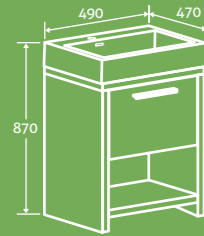

halo

Halo 500 Vanity Unit

H 870 x W 490 x D 470

- Including composite resin basin
- Soft close drawer

15440 **£411**