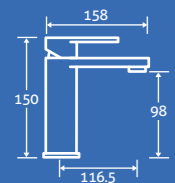

valens

Valens Basin Mono 3
0.3 bar min.
– Including click clack waste
14936 **£166**

Valens Tall Basin Mono 3
0.3 bar min.
14939 **£192**

Valens Bath Filler 3
0.5 bar min.
14937 **£228**

Valens Bath Shower Mixer 3
0.5 bar min.
– Including handset, hose and bracket.
14938 **£243**

jak

Jak Basin Mono 3
0.5 bar min.
– Including click clack waste
12771 **£122**

Jak Bath Filler 3
0.3 bar min.
12772 **£167**

ice

Ice Basin Mono 3
0.3 bar min.
– Including click clack waste
22259 **£178**