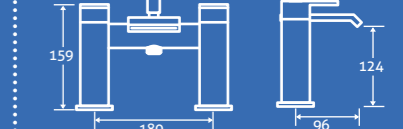

Cuba Bath Shower Mixer 3

0.5 bar min.
– Including handset, hose and bracket.

14931 **£256**

valens

Valens Basin Mono 3
 0.3 bar min.
 – Including click clack waste
 14936 **£166**

Valens Tall Basin Mono 3
 0.3 bar min.
 14939 **£192**