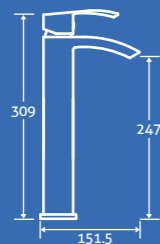

Sansa Tall Basin Mono 3
0.3 bar min.
34216 **£156**

Sansa Bath Filler 3
0.5 bar min.
34214 **£184**