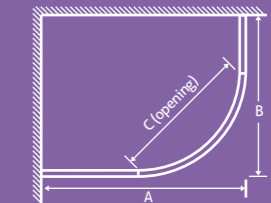

A min	A max	B min	B max	C
900 x 900	865	885	865	885	450
1200 x 800	1165	1185	765	785	405
1200 x 900	1165	1185	865	885	450
1400 x 800	1365	1385	765	785	405

For Shower Trays see pages 40-47