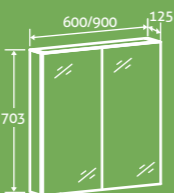

zen floor standing

Zen Floor Standing Vanity Unit 2

– Price excludes basin
– Soft close drawers

H 850 x W 595 x D 415 **£335**

Gloss White 12669, Titanium Grey Gloss 17877

SOFT CLOSING DRAWERS
CHOICE OF BASIN

69522 **£184**

– No overflow (requires free running waste page 94)

22492 **£189**

12670 **£142**

– No overflow (requires free running waste page 94)

22493 **£189**

Zen Mirrored Single Door Aluminium Wall Cabinet 2

H 703 x W 400 x D 125 13376 **£252**

H 703 x W 500 x D 125 12668 **£271**

ALUMINIUM

Zen Mirrored Double Door Aluminium Wall Cabinet 2

H 703 x W 600 x D 125 13377 **£327**

H 703 x W 900 x D 125 13378 **£387**

ALUMINIUM

Zen Wall Mounted Tall Cabinet 2

H 1700 x W 400 x D 340

– Soft close doors
– Available left or right hand hinge

Gloss White LH 12666, RH 12667
Titanium Grey Gloss LH 19623, RH 19624 **£476**

SOFT CLOSING DOORS

Zen Mirrored Aluminium Tall Wall Cabinet 2

– Soft close door
– Available left hand only

H 1400 x W 420 x D 146 15329 **£508**

ALUMINIUM

SOFT CLOSING DOOR

Finishes

For Gloss White Bath Panels see page 124

Zen WC Unit 2

– Excluding concealed cistern, see page 95 for cisterns

H 800 x W 500 x D 220

Gloss White 50443
Titanium Grey Gloss 50444

£304

2 YEAR GUARANTEE

SOFT CLOSING DRAWERS

SOFT CLOSING DOORS

CHOICE OF BASIN