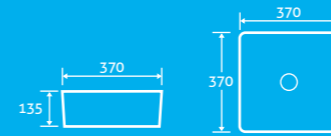

Hera Countertop Basin 25

- No overflow (requires free running waste page 92)
H 135 x W 370 x D 370 63798 **£122**