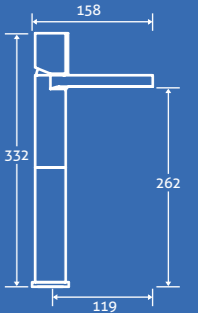

Pascal Bath Filler

0.5 bar min.

69305 **£224**