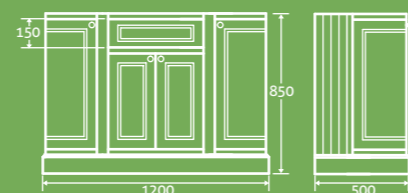

cromwell

Cromwell 590 Mirror

H 664 x W 590 x D 20

Matt White 77893, Matt Light Grey 77894

2

£155

Cromwell 880 Mirrored Wall Cabinet

H 700 x W 880 x D 140

– Soft close door
– Available right and left hand, left hand shown

Matt White LH 77903, RH 77898
Matt Light Grey LH 77904, RH 77899

2

£405

Cromwell 1170 Mirrored Wall Cabinet

H 700 x W 1170 x D 140

– Soft close door

Matt White 77888, Matt Light Grey 77889

2

£556

Cromwell 600 Floor Standing Vanity Unit

H 850 x W 600 x D 500

– Including marble top & ceramic basin
– Soft close doors

Matt White 80591, Matt Light Grey 80592

2

£750

Cromwell 900 Floor Standing Vanity Unit

H 850 x W 900 x D 500

– Including marble top & ceramic basin
– Soft close doors
– Available right and left hand, left hand shown

Matt White LH 80595, RH 80593
Matt Light Grey LH 80596, RH 80594

2

£1025

Cromwell 1200 Floor Standing Vanity Unit

H 850 x W 1200 x D 500

– Including marble top & ceramic basin
– Soft close doors

Matt White 80589, Matt Light Grey 80590

2

£1595

SOFT CLOSING DOORS
MARBLE TOP
CERAMIC BASIN

SOFT CLOSING DOORS
MARBLE TOP
CERAMIC BASIN

SOFT CLOSING DOORS
MARBLE TOP
CERAMIC BASIN

2
YEAR
GUARANTEE

SOFT CLOSING DOORS

MARBLE TOP

CERAMIC BASIN

Finishes

furniture