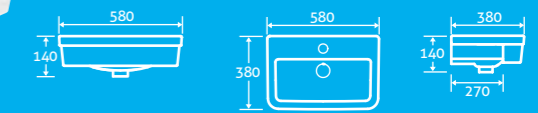

Angelica Semi Recessed Basin

25

H 140 x W 580 x D 380

- Available with 1 tap hole

12702 **£142**