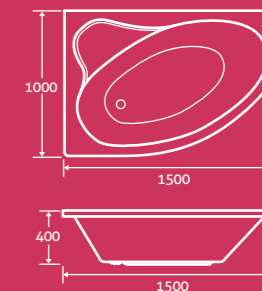

Yara Acrylic Offset Corner Bath

25

– Available left & right hand, left hand shown

Standard Acrylic

1500 x 1000 LH 59604, RH 59605 **£488**

Bath Panel 59606 **£141**

Add a Revive whirlpool system from **£608**, see page 115