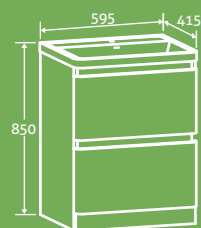

zen floor standing

Zen Floor Standing Vanity Unit 2

– Price excludes basin
– Soft close drawers

H 850 x W 595 x D 415 **£335**

Gloss White 12669, Titanium Grey Gloss 17877

Gloss White

SOFT CLOSING DRAWERS
CHOICE OF BASIN