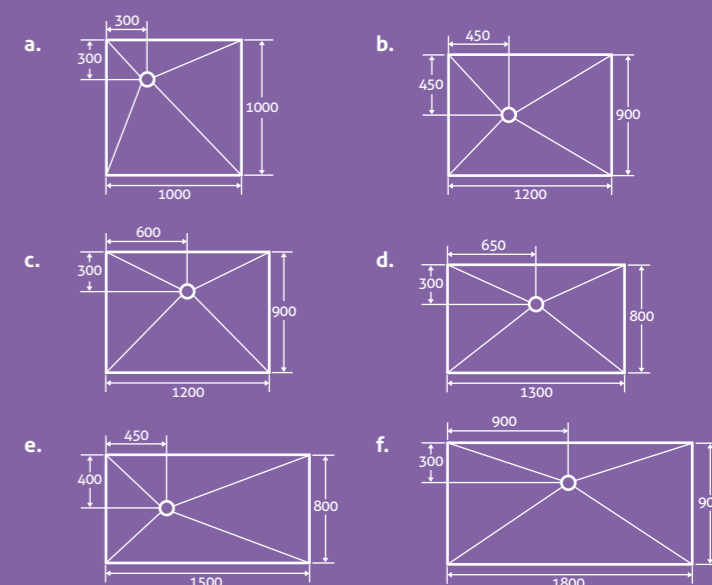

Drain Positions for Offset Trays

Wetroom Drains 10

Our Wetroom Drain Kits come complete with a high quality, laser cut, stainless steel grate as standard. This drain kit must be used with our Wetroom Trays.

Horizontal outlet
12866 **£116**

Vertical outlet
12867 **£116**