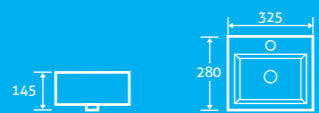

Blade Cloakroom Basin 25

- No overflow (requires free running waste)
- Tap not included
H 145 x W 325 x D 280 18194 **£84**