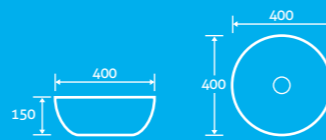

Apollo Countertop Basin 25

- Tap not included
H 135 x W 550 x D 315 63792 **£122**

Wynford Composite Resin Countertop Basin 25

- Tap not included
H 110 x W 500 x D 470 50409 **£154**
H 110 x W 600 x D 470 34263 **£182**
H 110 x W 750 x D 470 50410 **£193**

Sphere Countertop Bowl 25

H 150 x W 400 x D 400
- No overflow (requires free running waste)
18197 **£113**

Hera Countertop Basin 25

- No overflow (requires free running waste page 92)
H 135 x W 370 x D 370 63798 **£122**

Hermes Countertop Basin 25

- No overflow (requires free running waste page 92)
H 145 x W 500 x D 395 63795 **£106**

Iliad Countertop Basin 25

- No overflow (requires free running waste page 92)
H 135 x W 510 x D 400 63794 **£122**

Slim Cloakroom Basin 25

- Tap not included
H 145 x W 425 x D 300 18196 **£84**

Blade Cloakroom Basin 25

- No overflow (requires free running waste)
- Tap not included
H 145 x W 325 x D 280 18194 **£84**

Curve Corner Basin 25

- Tap not included
H 135 x W 395 x D 370 18195 **£84**

Odyssey Countertop Basin 25

- No overflow (requires free running waste page 92)
H 140 x W 390 x D 390 63793 **£106**

Athena Countertop Basin 25

- No overflow (requires free running waste page 92)
H 135 x W 440 x D 440 63796 **£106**

Artimis Countertop Basin 25

- No overflow (requires free running waste page 92)
H 135 x W 415 x D 415 63797 **£106**

Quadro Cloakroom Basin 25

- Available with 1 tap hole
- Including bracket
- Universally handed
- No overflow (requires free running waste)
- Tap not included
H 150 x W 510 x D 255 12729 **£94**

Saturn Cloakroom Basin 25

- Available with 1 tap hole
- Right hand tap hole only
- No overflow (requires free running waste)
- Tap not included
H 100 x W 405 x D 185 63800 **£106**

Free Running Waste

- Required for all basins with no overflow
12620 **£29**

Neptune Countertop Basin 25

- No overflow (requires free running waste page 92)
- Tap not included
H 145 x W 400 x D 400 63790 **£106**

Zeus Countertop Basin 25