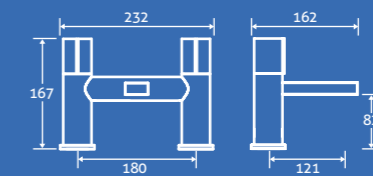

Pascal Wall Mounted Basin Mixer