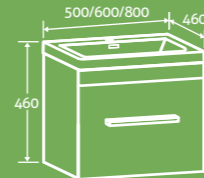

epernay wall mounted

Epernay Wall Mounted Vanity Unit 2

- Including ceramic basin
- Soft close drawer

H 460 x W 500 x D 460 **£522**

White 20729, Stone Grey 20727, Black 20728

H 460 x W 600 x D 460 **£581**

White 20735, Stone Grey 20733, Black 20734

H 460 x W 800 x D 460 **£618**

White 20748, Stone Grey 20749, Black 20747

Epernay Wall Mounted Tall Cabinet 2

- Soft close door
- Universally Handed

H 1200 x W 350 x D 250 **£323**

White 58066, Stone Grey 58065, Black 58064

Epernay WC Unit 2

- Excluding concealed cistern, see page 95 for cisterns

H 805 x W 550 x D 200 **£240**

White 58063, Stone Grey 20667, Black 20663

Epernay Mirror 2

H 600 x W 600

£188

White 58072
Stone Grey 58071
Black 58070

Epernay Front Panels

1800/1700

- Bath front panels are supplied 1800mm but can be cut to size

Textured White 58075
Textured Black 58074
Textured Stone Grey 58073 **£215**

Epernay End Panels

800/750/700

- Bath end panels are supplied 800mm but can be cut to size

Textured White 58078
Textured Black 58077
Textured Stone Grey 58076 **£105**

Finishes