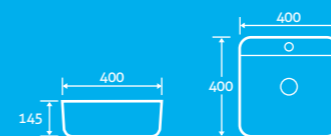

Neptune Countertop Basin 25

- No overflow (requires free running waste page 92)
- Tap not included
H 145 x W 400 x D 400 63790 **£106**

Zeus Countertop Basin 25

- No overflow (requires free running waste page 92)
- Tap not included
H 140 x W 500 x D 395 63791 **£122**