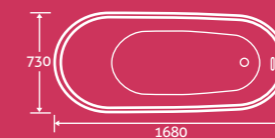

25
YEAR
GUARANTEE

essence

Essence Freestanding Acrylic Bath

25

1750 x 750

- Double skin acrylic
- Including waste

White 21727 **£1557**
Silver 21725 **£2274**
Black Galaxy 21726 **£2064**

Finishes

White

Silver

Black Galaxy

25
YEAR
GUARANTEE

sleek

Sleek Freestanding Acrylic Bath

25

- Double skin acrylic
- Including waste

1680 x 730 69332 **£1274**