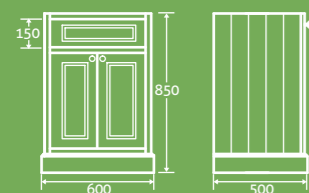

Matt White

Cromwell 900 Floor Standing Vanity Unit

H 850 x W 900 x D 500

– Including marble top & ceramic basin
– Soft close doors
– Available right and left hand, left hand shown

Matt White LH 80595, RH 80593
Matt Light Grey LH 80596, RH 80594

2

£1025