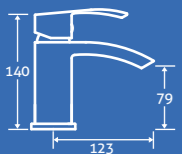

3
YEAR
GUARANTEE

3
YEAR
GUARANTEE

taps

sansa

Sansa Basin Mono 3
0.3 bar min.
– Including click clack waste
34213 **£114**

Sansa Tall Basin Mono 3
0.3 bar min.
34216 **£156**

Sansa Bath Filler 3
0.5 bar min.
34214 **£184**

Sansa Bath Shower Mixer 3
0.5 bar min.
– Including handset, hose and bracket.
34215 **£208**

martell

Martell Basin Mono 3
0.3 bar min.
– Including click clack waste
34210 **£101**

Martell Bath Filler 3
0.5 bar min.
34211 **£149**

Martell Bath Shower Mixer 3
0.5 bar min.
– Including handset, hose and bracket.
34212 **£176**