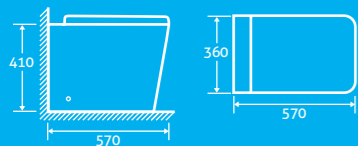

Epernay Toilet 25

H 840 x W 375 x D 665

- Including soft closing seat with quick release hinges for easy cleaning
- Anti bacterial glaze
- Fully concealed pipes give a neater appearance
- Eco flush 4.5/3l
- Horizontal outlet only

15412 **£425**