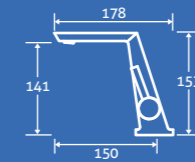

Catania Basin Mono

0.3 bar min.
– Including click clack waste
69307 **£193**