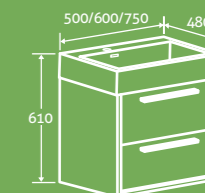

2 YEAR GUARANTEE

SOFT CLOSING DRAWERS

SOFT CLOSING DOORS

COMPOSITE RESIN BASIN

wynford wall mounted

Wynford Wall Mounted Vanity Unit 2

- Including composite resin basin
- Soft close drawers

H 610 x W 500 x D 480 **£494**

Light Sawn Oak 34321, Grey Ash 34320

H 610 x W 600 x D 480 **£571**

Light Sawn Oak 34322, Grey Ash 34323

H 610 x W 750 x D 480 **£691**

Light Sawn Oak 34324, Grey Ash 34325

SOFT CLOSING DRAWER

COMPOSITE RESIN BASIN

Wynford Wall Mounted Tall Cabinet 2

- Soft close doors
- Universally handed

H 1600 x W 400 x D 350 **£400**

Light Sawn Oak 34279, Grey Ash 34280

SOFT CLOSING DOORS

Wynford WC Unit 2

- Excluding concealed cistern, see page 95 for cisterns
- Toilet not included

H 800 x W 500 x D 200 **£284**

Light Sawn Oak 34281, Grey Ash 34224

Wynford Single Mirrored Wall Cabinet 2

- Soft close door

H 800 x W 500 x D 160 **£212**

Light Sawn Oak 34252, Grey Ash 34251

H 800 x W 600 x D 160 **£234**

Light Sawn Oak 34253, Grey Ash 34254

SOFT CLOSING DOOR

Wynford Double Mirrored Wall Cabinet 2

- Soft close doors

H 800 x W 750 x D 160 **£255**

Light Sawn Oak 34257, Grey Ash 34255

SOFT CLOSING DOORS

Finishes

*PLEASE NOTE: Light Sawn Oak is different to Sawn Oak

Matching bath panels can be found on page 125