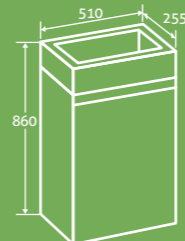

Gloss White