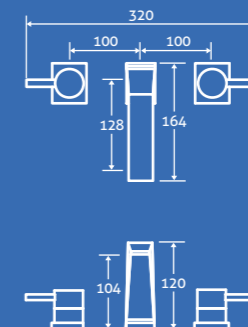

Catania Deck Mounted 4 Tap Hole Bath Shower Mixer

0.5 bar min.
– Including handset, hose and bracket.
69310 **£331**

taps

Sparta Basin Mono 3

0.3 bar min.
– Including click clack waste

69311 **£142**

zane

Zane Basin Mono 3