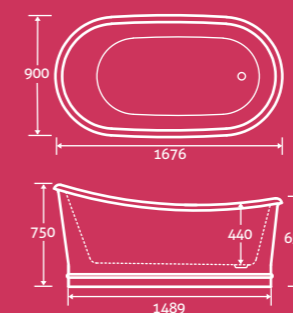

25
YEAR
GUARANTEE

gatsby

Gatsby Freestanding Acrylic Bath

25

- Double skin acrylic
- Including waste

1740 x 770 69646 **£1211**

medford

Medford Freestanding Acrylic Bath

25

- Double skin acrylic
- On chrome feet

1780 x 800 15457 **£706**

Waste 12618 **£46**

25
YEAR
GUARANTEE

lannister

Lannister Freestanding Acrylic Bath

25

- Double skin acrylic
- Matt grey exterior
- Including waste

1676 x 900 69457 **£1968**