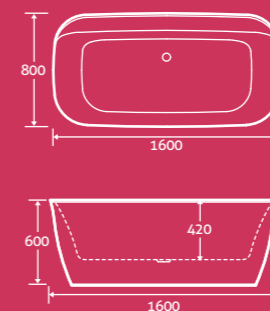

1600 x 800 77917 **£1589**

tyrell

Tyrell Freestanding Acrylic Bath

- Suitable for deck mounted taps
- Double skin acrylic

1600 x 800 77916 **£1499**

25
YEAR
GUARANTEE

tudor

Tudor Freestanding Acrylic Bath