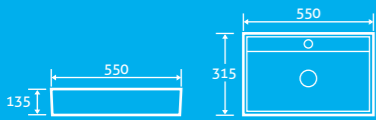

15411 **£373**

- SOFT CLOSING SEAT
- DUAL FLUSH 6/3l
- ANTI BACTERIAL GLAZE

Apollo Countertop Basin 25

- Tap not included
H 135 x W 550 x D 315 63792 **£122**

Wynford Composite Resin Countertop Basin 25

- Tap not included
H 110 x W 500 x D 470 50409 **£154**
H 110 x W 600 x D 470 34263 **£182**
H 110 x W 750 x D 470 50410 **£193**