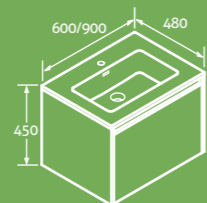

2
YEAR
GUARANTEE

SOFT
CLOSING
DRAWERS

COMPOSITE
RESIN BASIN

orion

furniture

Orion Wall Hung Vanity Unit 2

- Including composite resin basin
- Soft close drawers

With White Basin

H 450 x W 600 x D 480 **£575**
Concrete 69441, Metallic 69442

H 450 x W 900 x D 480 **£610**
Concrete 69443, Metallic 69444

With Black Basin

H 450 x W 600 x D 480 **£605**
Concrete 70020, Metallic 70022

H 450 x W 900 x D 480 **£641**
Concrete 70024, Metallic 70026

SOFT
CLOSING
DRAWERS

COMPOSITE
RESIN BASIN

For matching
bath panels
See page 125

Finishes