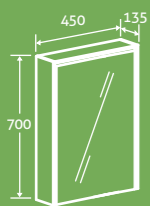

willow

*PLEASE NOTE: All sensors must be a minimum of 150mm away from any surface, including side walls, LED lights are cool white 6400k. Sawn Oak is different to Light Sawn Oak

Willow Wall Hung Vanity Unit 2

- Including composite resin basin
- Soft close drawers

H 530 x W 500 x D 460 **£499**

Matt White 63816, French Grey 63815

H 530 x W 600 x D 460 **£539**

Matt White 63818, French Grey 63817

H 530 x W 800 x D 460 **£639**

Matt White 63820, French Grey 63819

Willow LED Mirrored Wall Cabinet 2

CE Approved, IP 44

- Low energy LED, infra red sensor*, soft close doors
- Single door left hand hinge only
- Sensor: bottom right hand side

Single Door

H 700 x W 450 x D 130 Matt White 58753, French Grey 58755 **£269**

Double Door

H 700 x W 550 x D 130 Matt White 58758, French Grey 58760 **£299**

H 700 x W 750 x D 130 Matt White 58763, French Grey 58765 **£340**

Willow Wall Mounted Tall Cabinet 2

- Soft close doors
- Universally handed

H 1600 x W 400 x D 300 **£395**

Matt White 58767, French Grey 58768

Finishes

Matching bath panels can be found on page 125