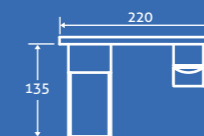

0.5 bar min.

22539 **£234**

3

Cascata Wall Mounted Bath Shower Mixer