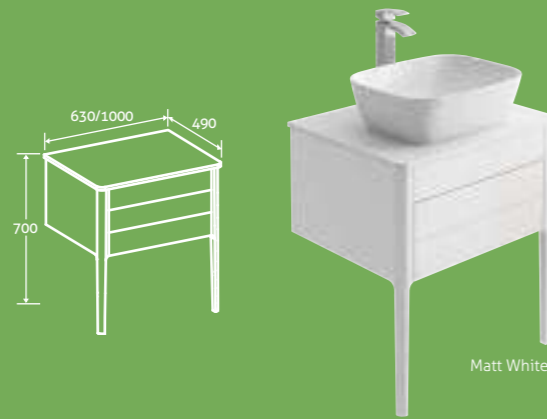

stark

*PLEASE NOTE: LED lights are cool white 6400k

Stark Floor Standing Vanity Unit

2

- Worktop available with or without tap hole, see below
- Excludes basin, choose any countertop bowl from pages 92-93
- Push open, soft close drawers

H 700 x W 630 x D 490 **£399**
Matt White 74238, French Grey 58737, Slate Grey 80413

H 700 x W 1000 x D 490 **£475**
Matt White 80403, French Grey 80404, Slate Grey 80415

H 700 x W 1180 x D 490 **£571**
Matt White 74233, French Grey 58733, Slate Grey 80410