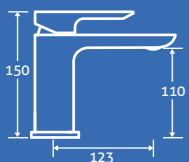

Zane Tall Basin Mono 3