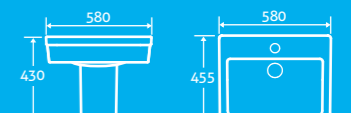

Angelica Basin & Semi Pedestal

25

H 430 x W 580 x D 455

- Available with 1 tap hole

15810 **£245**