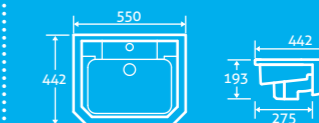

H 193 x W 550 x D 442

- Available with 1 tap hole

69389 **£162**

foundry

Foundry Toilet

25

H 790 x W 380 x D 680

- Including soft closing seat with quick release hinges for easy cleaning
- Anti bacterial glaze
- Eco flush 4.5/3l
- Horizontal outlet, side outlet & 's' trap