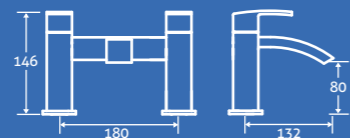

Sansa Bath Shower Mixer 3
0.5 bar min.
– Including handset, hose and bracket.
34215 **£208**