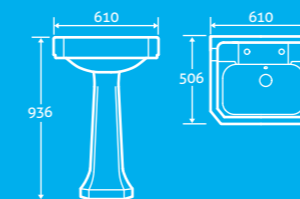

Countess Basin & Pedestal

25

H 936 x W 610 x D 506

- Available with 2 tap holes

69450 **£220**