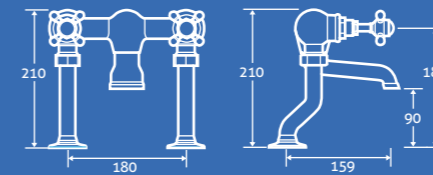

Jak Bath Filler 3
 0.3 bar min.
 12772 **£167**

ice

Ice Basin Mono 3
 0.3 bar min.
 – Including click clack waste
 22259 **£178**

Greenwich

taps

Greenwich Bath Filler 3
0.5 bar min.
22527 **£238**

Greenwich Bath Shower Mixer 3
0.5 bar min.
– Including handset and hose.
22528 **£334**