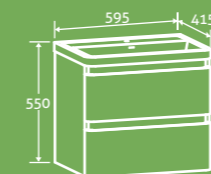

2
YEAR
GUARANTEE

SOFT
CLOSING
DRAWERS

SOFT
CLOSING
DOORS

CHOICE
OF BASIN

zen wall mounted

Zen Wall Mounted Vanity Unit 2

– Price excludes basin
– Soft close drawers
H 550 x W 595 x D 415 **£283**
Gloss White 12665, Titanium Grey 17878

SOFT
CLOSING
DRAWERS

CHOICE
OF BASIN

Zen Mirrored Single Door Aluminium Wall Cabinet 2

H 703 x W 400 x D 125 13376 **£252**
H 703 x W 500 x D 125 12668 **£271**

ALUMINIUM

Zen Mirrored Double Door Aluminium Wall Cabinet 2

H 703 x W 600 x D 125 13377 **£327**
H 703 x W 900 x D 125 13378 **£387**

ALUMINIUM

Zen Wall Mounted Tall Cabinet 2

H 1700 x W 400 x D 340
– Soft close doors
– Available left or right hand hinge
Gloss White LH 12666, RH12667
Titanium Grey Gloss LH 19623, RH 19624 **£476**

SOFT
CLOSING
DOORS

Finishes

For Gloss White Bath Panels see page 124

Zen Mirrored Aluminium Tall Wall Cabinet 2

– Soft close door
– Available left hand only
H 1400 x W 420 x D 146 15329 **£508**

ALUMINIUM

SOFT
CLOSING
DOOR

Zen WC Unit 2

– Excluding concealed cistern, see page 95 for cisterns
H 800 x W 500 x D 220
Gloss White 50443
Titanium Grey Gloss 50444 **£304**

Link 640mm Composite Resin Basin
69522 **£184**

Composite Resin Basin
12670 **£142**

Opal White Glass Basin
– No overflow (requires free running waste page 94)
22492 **£189**

Grey Glass Basin
– No overflow (requires free running waste page 94)
22493 **£189**

furniture