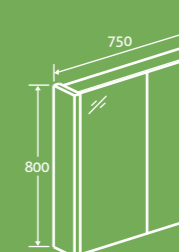

SOFT CLOSING DOORS

Finishes

*PLEASE NOTE: Light Sawn Oak is different to Sawn Oak

Matching bath panels can be found on page 125