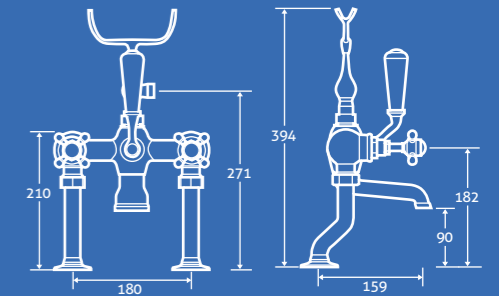

Greenwich Bath Filler on 660mm Stand Pipes 3
0.5 bar min.
22534 **£442**