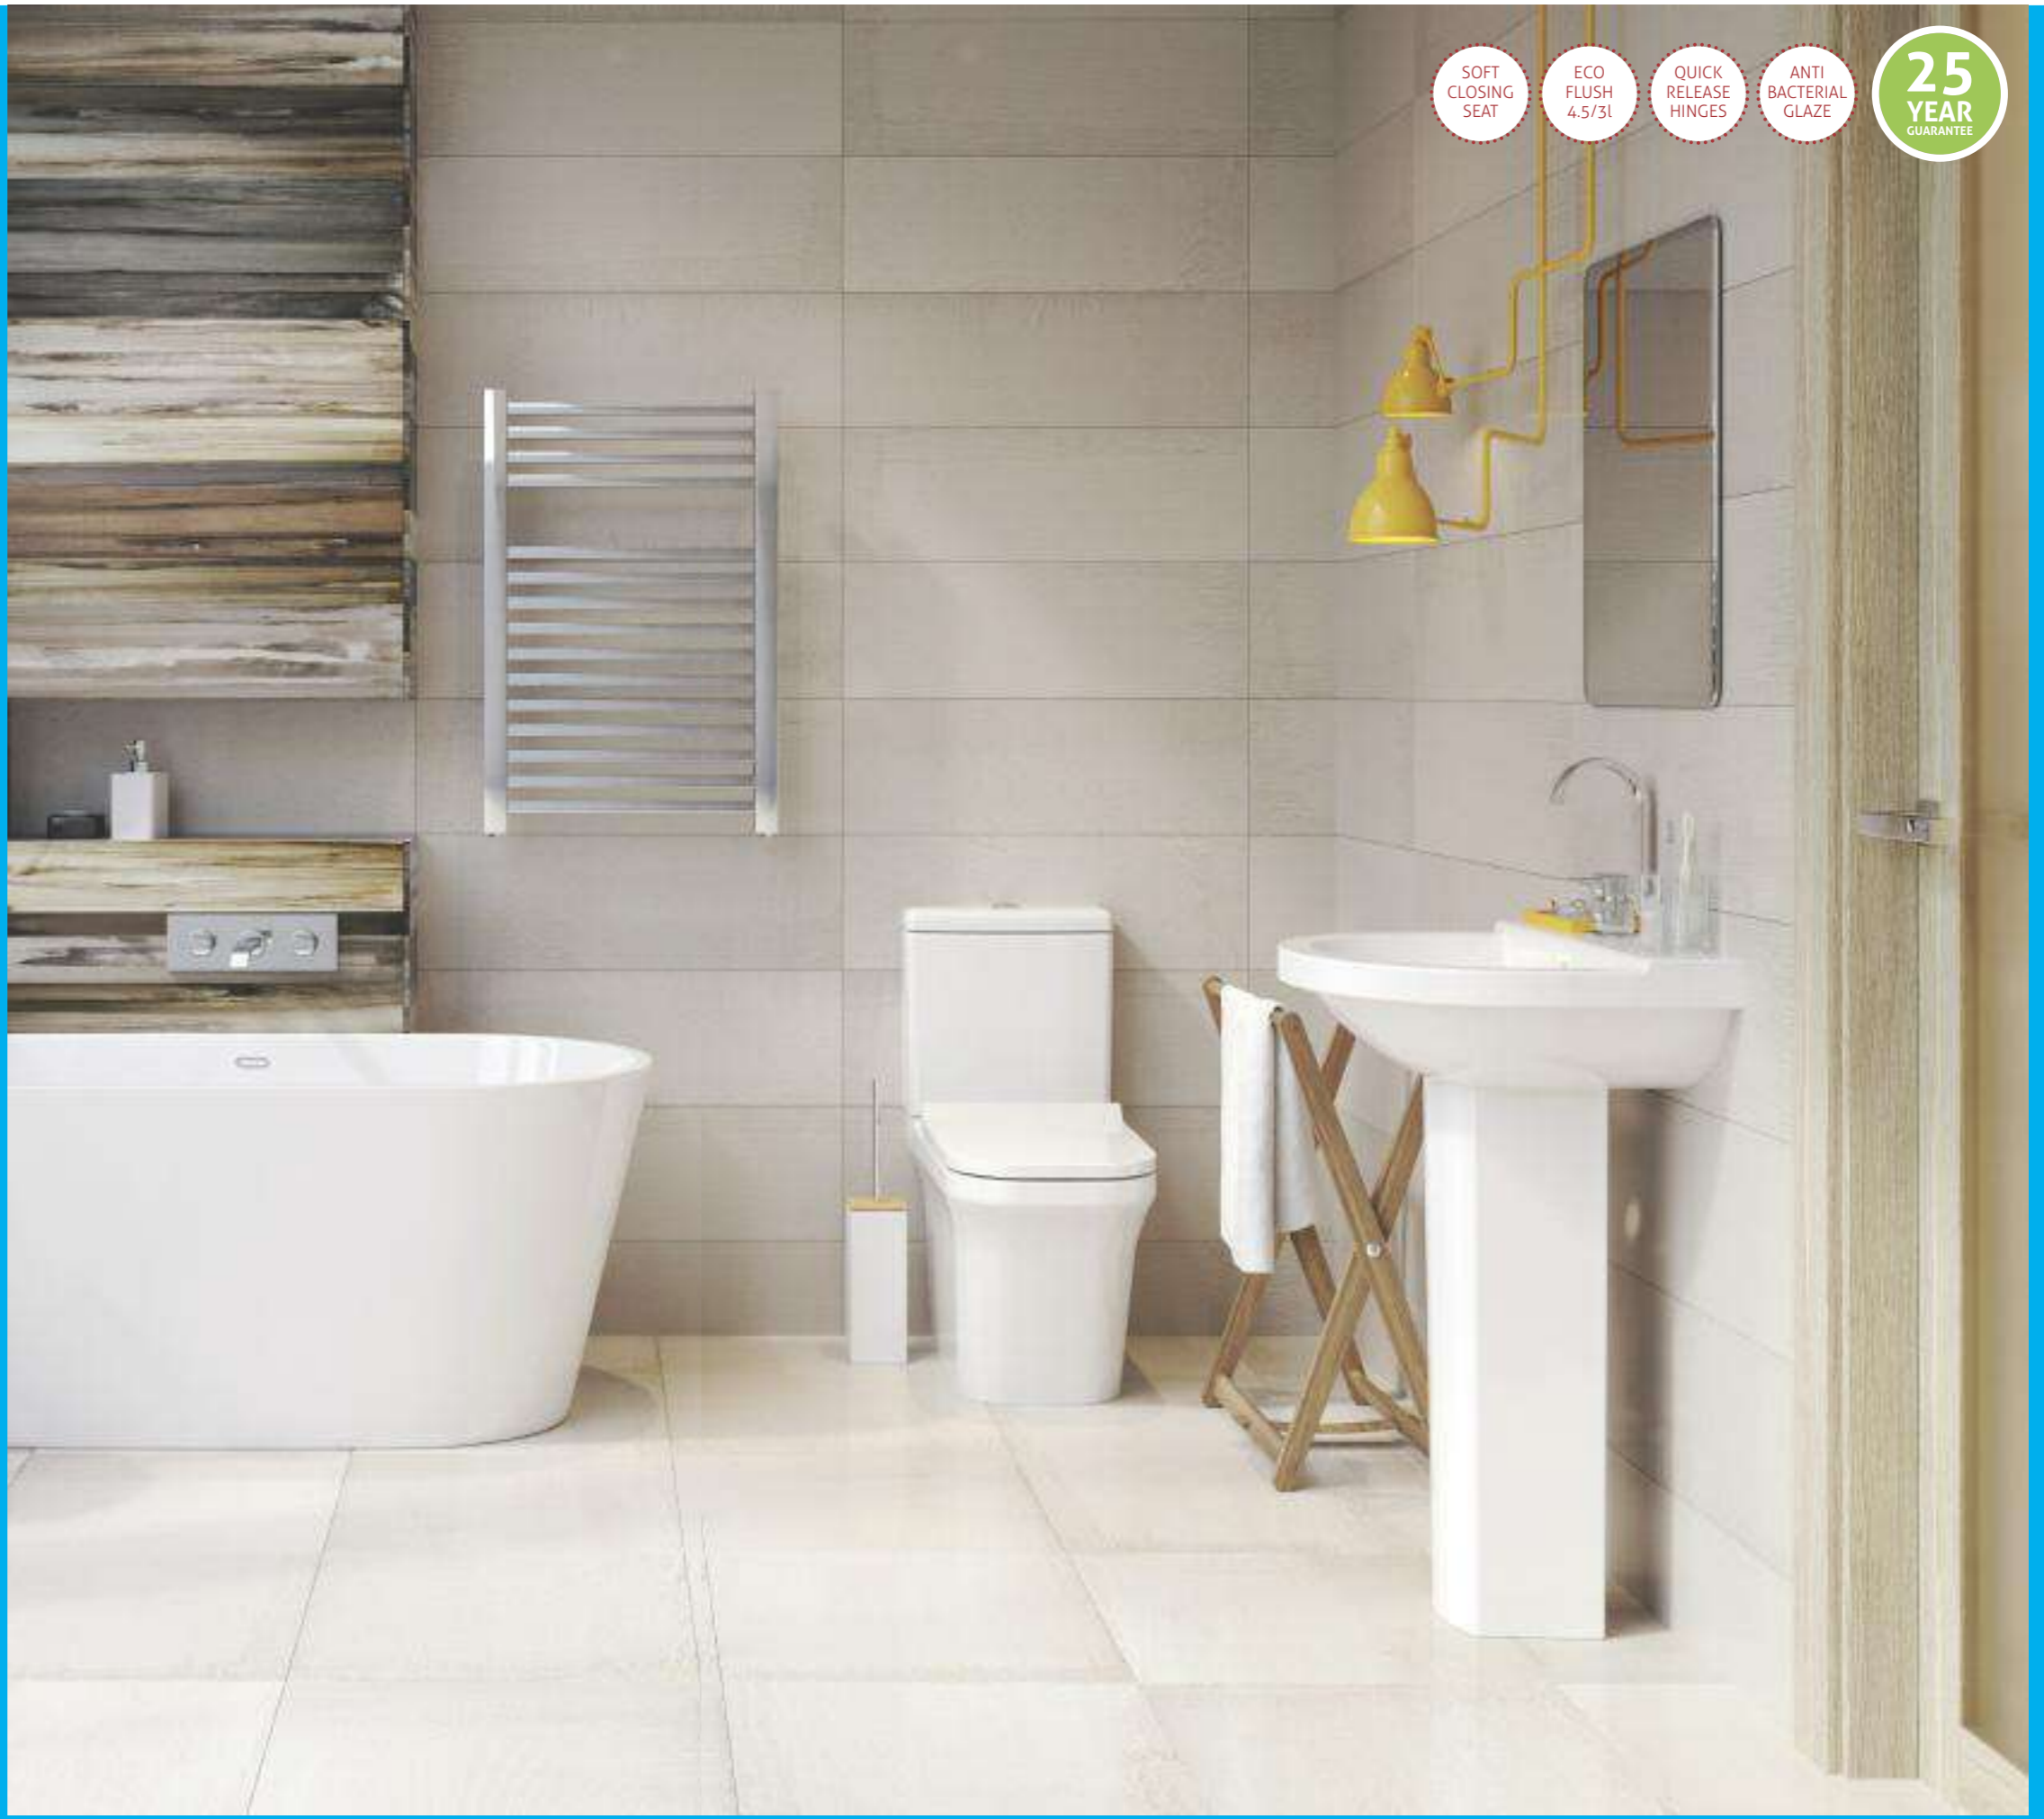

foundry

Foundry Toilet

25

H 790 x W 380 x D 680

- Including soft closing seat with quick release hinges for easy cleaning
- Anti bacterial glaze
- Eco flush 4.5/3l
- Horizontal outlet, side outlet & 's' trap

22435 **£413**

Foundry Basin & Pedestal

25

H 850 x W 595 x D 470

- Available with 1 tap hole

22436 **£226**

Virgo Square Basin & Pedestal

25

H 870 x W 565 x D 480

- Available with 1 tap hole
- Designed to match Foundry ceramics

15429 **£226**

ceramics