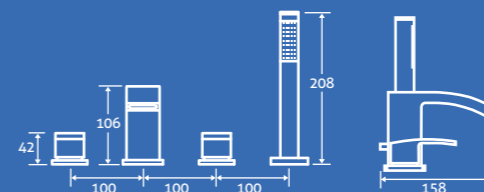

Titus Deck Mounted 4 Hole Bath Shower Mixer
0.5 bar min.
– Including handset, hose & bracket
69905 **£249**

Titus Bath Shower Mixer
0.5 bar min.
– Including handset, hose and bracket.
14935 **£201**

Nero Floor Standing Bath Shower Mixer