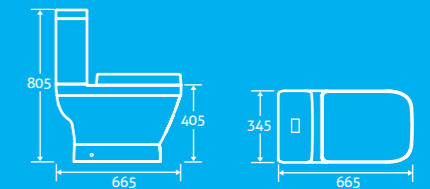

- 25 YEAR GUARANTEE
- SOFT CLOSING SEAT
- QUICK RELEASE HINGES
- ECO FLUSH 4.5/3l
- ANTI BACTERIAL GLAZE

angelica

Angelica Toilet

25

H 805 x W 345 x D 665

- Including soft closing seat with quick release hinges for easy cleaning
- Eco flush 4.5/3l
- Anti bacterial glaze
- Left hand inlet
- Horizontal outlet as standard
- 'S' trap floor fitting can be used

With Wrap Over Seat 15385 **£411**

With Slim Seat 80667 **£426**

- SOFT CLOSING SEAT
- QUICK RELEASE HINGES
- ECO FLUSH 4.5/3l
- ANTI BACTERIAL GLAZE

Angelica Back to Wall Toilet

25

H 400 x W 350 x D 545

- Including soft closing seat with quick release hinges for easy cleaning
- Anti bacterial glaze
- Requires a concealed cistern page 95

With Wrap Over Seat 15386 **£299**

With Slim Seat 80668 **£314**

- SOFT CLOSING SEAT
- QUICK RELEASE HINGES
- ANTI BACTERIAL GLAZE

Angelica Basin & Pedestal

25

H 835 x W 580 x D 455

- Available with 1 tap hole

15384 **£245**

Angelica Basin & Semi Pedestal

25

H 430 x W 580 x D 455

- Available with 1 tap hole

15810 **£245**

Angelica Semi Recessed Basin

25

H 140 x W 580 x D 380

- Available with 1 tap hole

12702 **£142**