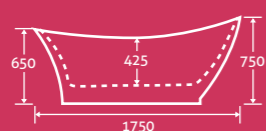

25
YEAR
GUARANTEE

essence

Essence Freestanding Acrylic Bath

25

1750 x 750

- Double skin acrylic
- Including waste

White 21727 **£1557**
Silver 21725 **£2274**
Black Galaxy 21726 **£2064**

Finishes

White

Silver

Black Galaxy

25
YEAR
GUARANTEE

sleek

Sleek Freestanding Acrylic Bath

25

- Double skin acrylic
- Including waste

1680 x 730 69332 **£1274**