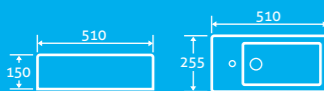

Quadro Cloakroom Basin 25

- Available with 1 tap hole
- Including bracket
- Universally handed
- No overflow (requires free running waste)
- Tap not included
H 150 x W 510 x D 255 12729 **£94**

Saturn Cloakroom Basin 25

- Available with 1 tap hole
- Right hand tap hole only
- No overflow (requires free running waste)
- Tap not included
H 100 x W 405 x D 185 63800 **£106**