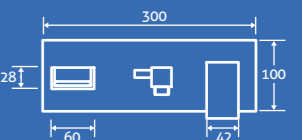

0.5 bar min.

– Including handset,
hose and bracket

22540 **£335**

3