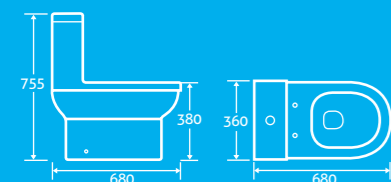

15399 **£379**

- SOFT CLOSING SEAT
- ECO FLUSH 4.5/3l
- ANTI BACTERIAL GLAZE

Virgo Square Basin & Pedestal

H 870 x W 565 x D 480

25

- Available with 1 tap hole

15429 **£226**