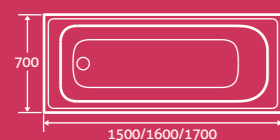

Libra Acrylic Bath

25

super-strong Acrylic

1500 x 700 12543 **£324**
1600 x 700 12544 **£324**
1700 x 700 12545 **£324**

Add a Revive whirlpool system from **£608**, see page 115