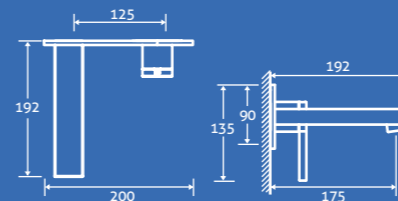

Zane Bath Shower Mixer 3

0.5 bar min.
– Including handset, hose and bracket.

69909 **£235**

sparta

Sparta Wall Mounted Basin Mixer 3

0.3 bar min.

69312 **£234**

Sparta Bath Filler 3