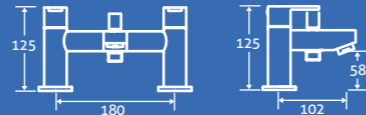

Charm Bath Shower Mixer
0.5 bar min.
– Including handset, hose and bracket.
17822 **£160**

zest waterfall

Zest Waterfall Basin Mono
0.5 bar min.
– Including click clack waste
12788 **£154**

Zest Waterfall Bath Filler
0.5 bar min.
12789 **£218**