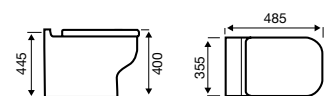

Back to Wall WC