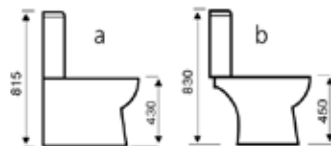

BTW WC (a) & Comfort Height WC (b)