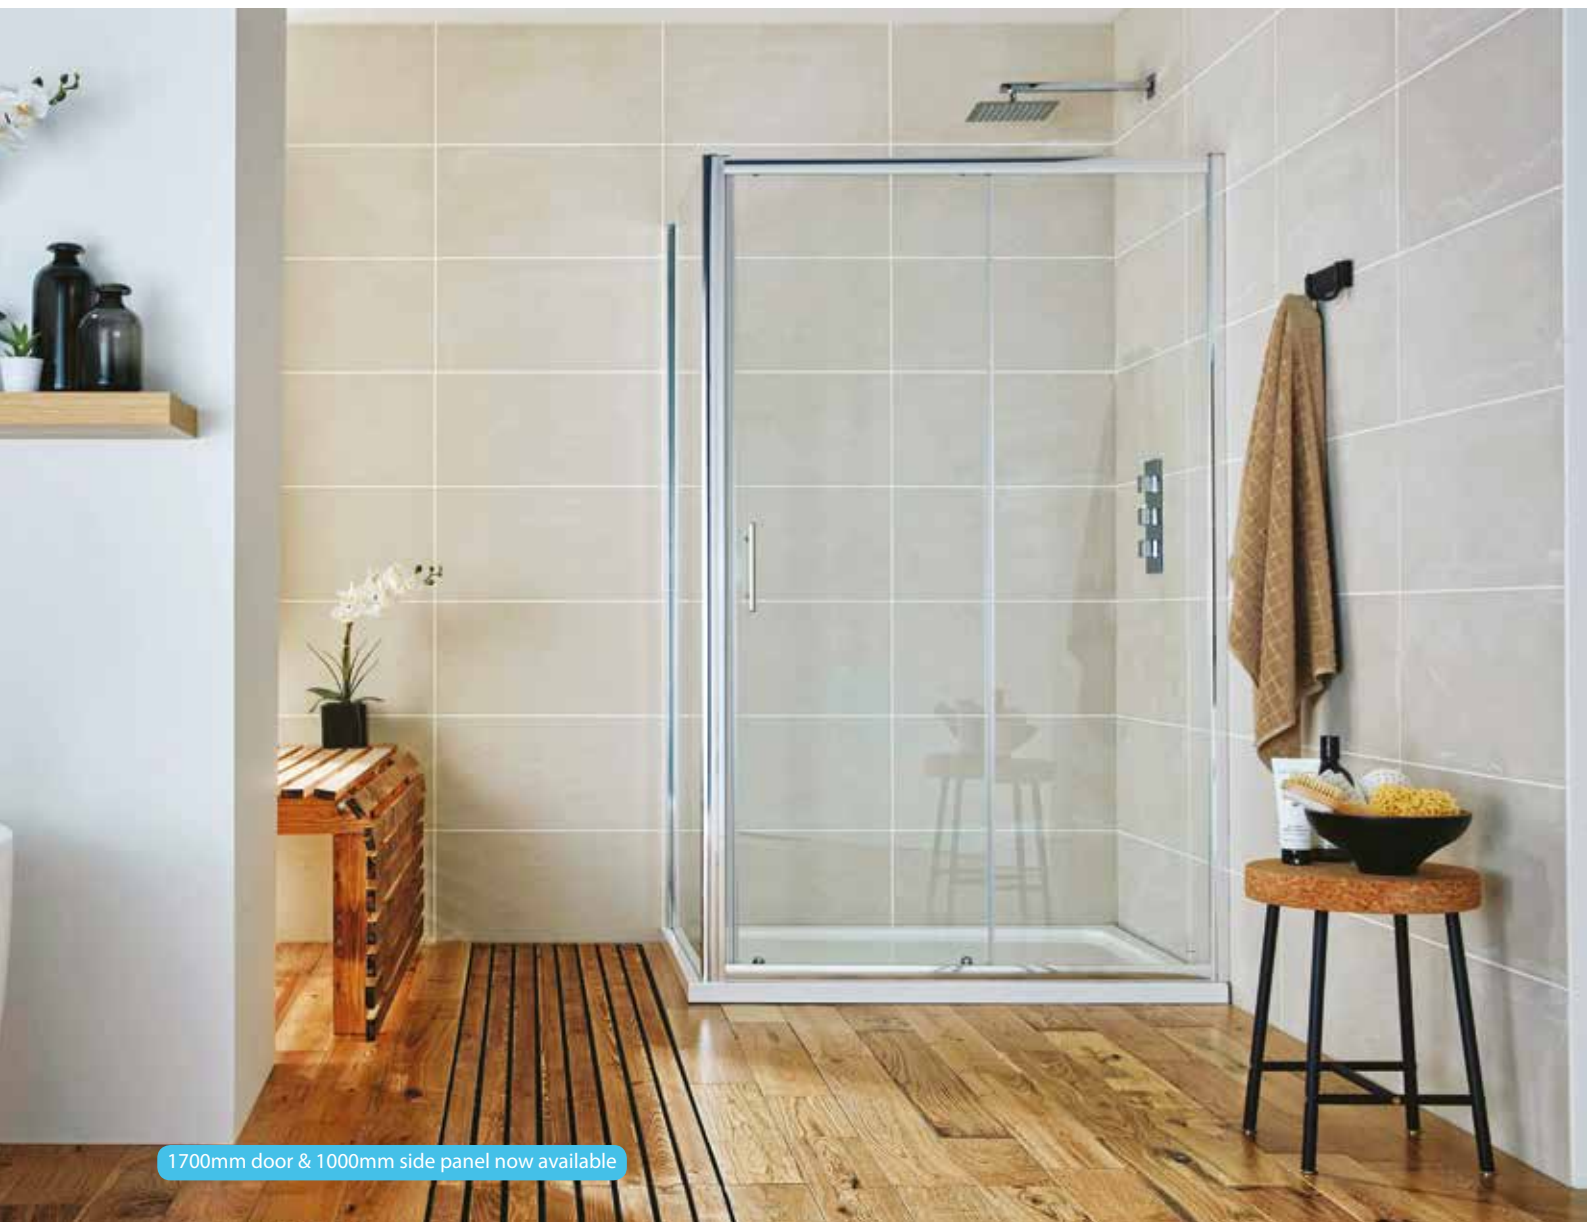

Height
1850
mm

LIFETIME
GUARANTEE

i6 Sliding Doors

1700mm door & 1000mm side panel now available

- 6mm toughened safety glass
- 1850mm height
- Acqua shield glass treatment
- Smooth sliding action
- Large wall adjustment
- Reversible