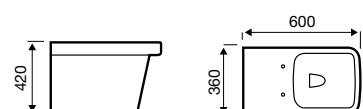

Back to Wall WC