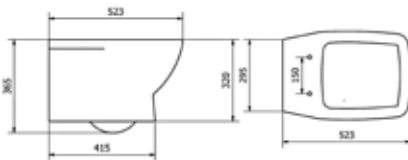

Wall Hung WC