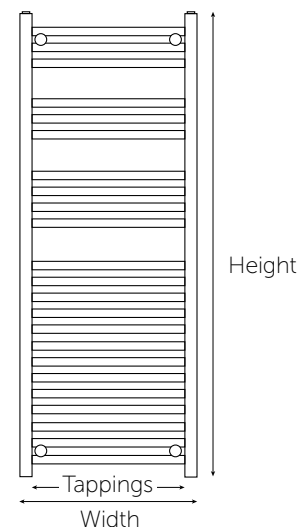

Notes: Max operating pressure 7 bar.