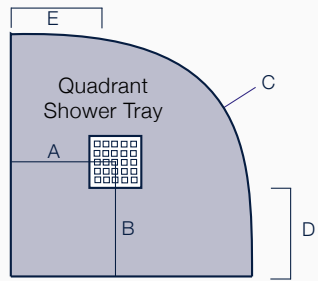

Chrome Integrated Waste
GSTW90-PC £45.00

Graphite Integrated Waste
GSTW90-GP £45.00

Square Trays

Size (mm)	A	B
800 x 800	400	400
900 x 900	450	450

Quadrant Trays

Size (mm)	A	B	C	D	E
800 x 800	400	400	550	200	250
900 x 900	450	450	550	310	350