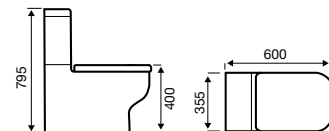

Close to Wall WC