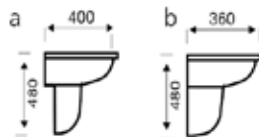

500mm (a) & 450mm (b) Basin & Semi ped