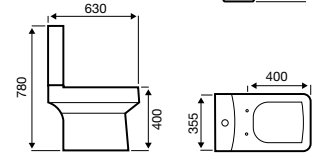

Close Coupled WC