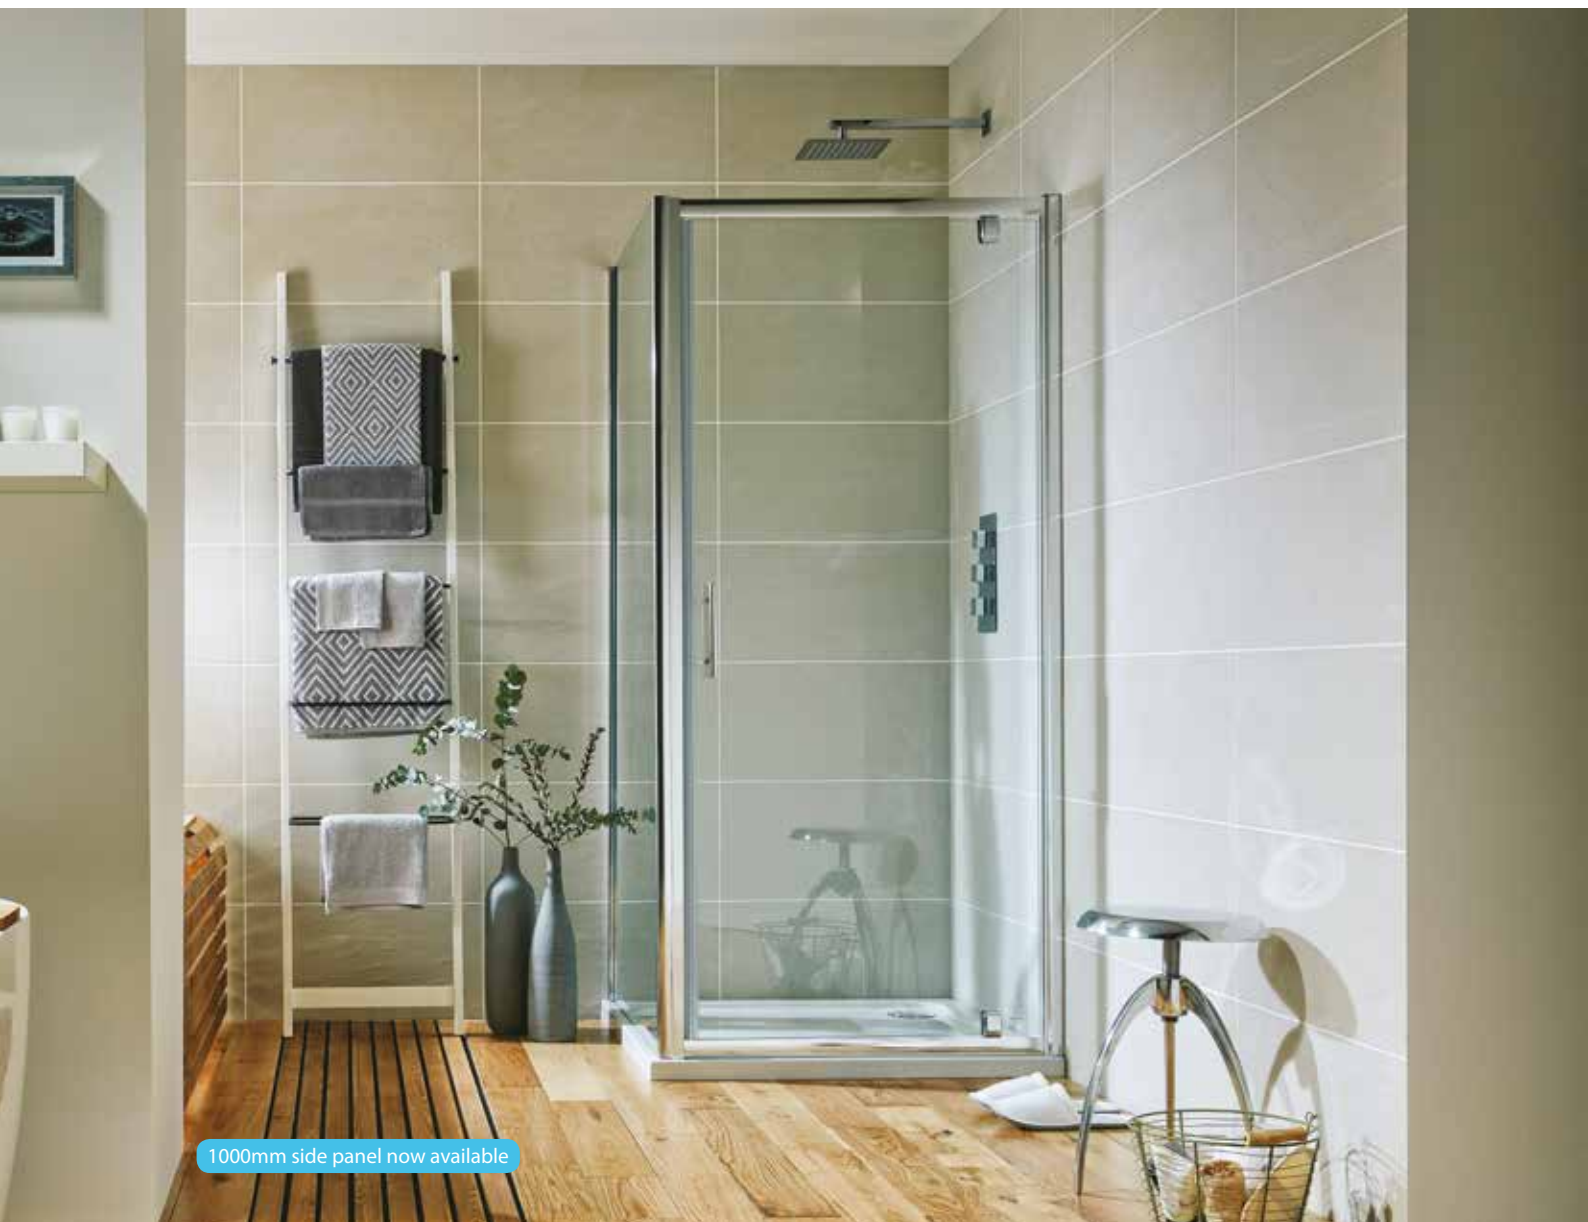

1200 x 900mm Enclosure

GLASS012	Adj. 1170–1190/870–890mm	Opn. 440mm	£414.00
----------	--------------------------	------------	---------

1000mm side panel now available

- 6mm toughened safety glass
- 1850mm height
- Acqua shield glass treatment
- Smooth sliding action
- Large wall adjustment
- Reversible