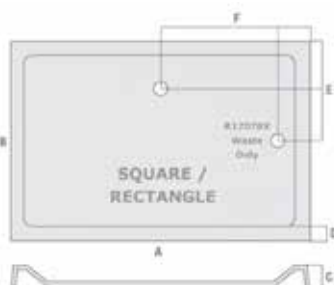

Easy Plumb Kits

Quadrant Trays
QEPKX £68.00

For Square / Rectangle Trays (up to 1200mm)
REPKX £52.00

For Large Rectangle Trays (1300mm and above)
LREPKX £71.00

2000mm Extension Pack Only
20EPKX £39.00

Pack of 8 Feet Only (no plinth)
TRFEETX £44.00