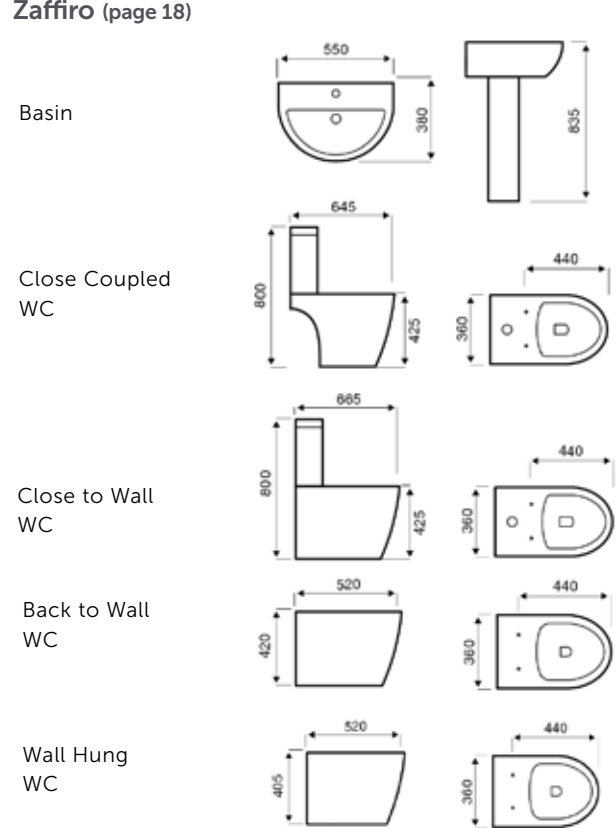

Zaffiro (page 18)

Terms & Conditions

Inspection

All products must be inspected prior to installation and faulty or damaged goods must be reported within 24 hours of receipt of delivery. In the event that goods are delivered incorrectly or damaged, it is the responsibility of the customer to ensure sufficient time is allowed for a replacement item to be sent.

Guarantee

All product guarantees are subject to the following terms and conditions. The product has been fitted/installed in accordance with the appropriate fitting instructions, local bylaws and general good plumbing practice. The guarantee will become invalid if the product has not been maintained and cared for in accordance with the instructions (including regular misuse, neglect, wilful or accidental damage).

The guarantees on all products are from the date of supply unless otherwise stated. The guarantee only covers the material structure and not serviceable moving parts that perish due to fair wear and tear. In the event of the guarantee claim, the liability of the seller is limited to the product supplied and does not extend to consequential loss or damage arising from defective product. The guarantee applies to the original purchaser ONLY and is not transferable. This guarantee does not affect your statutory rights and is applicable in the UK. All products installed in a commercial environment carry a 12 month guarantee.

Batches

Please be aware that the following products are manufactured in batches - PVC Wall Panels, Click Flooring & Ceiling Panels. Whilst there will be minimal shading difference there is no guarantee it will be identical. Batches are there to guarantee continuity.

Returns

Goods not used and still held as current stock can be returned to us within 28 days of purchase, provided they are in their original packaging, unused, and undamaged with a copy of original invoice. A restocking charge may be applicable.

Disclaimer

The specifications and prices contained within this brochure are for information purposes only and, as our products are continually updated, are subject to change without prior notice. We cannot be held responsible for the use of incorrect dimensions shown for the first fix without the actual products on site.

All images shown are representative and are for illustrative purposes only. On occasion the manufacturer may make minor changes to the design of a product, due to this, the item/items you receive may have slight differences to the picture displayed in our brochure.