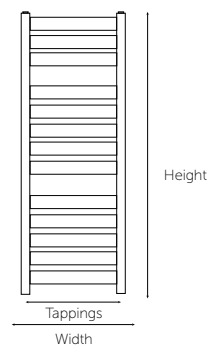

Product Code	Height (mm)	Width (mm)	Depth (mm)	Tapping Centres (mm)	Output $\Delta t 60^{\circ}\text{C}$ (BTUs)	Price (£)
EWR	952	500	86	462	1201	307.00
EWR-1	1306	500	86	462	1703	347.00