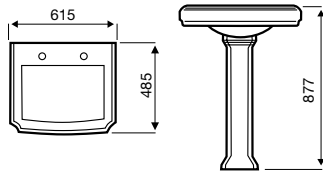

Technical Information

Astley (page 3)

Basin