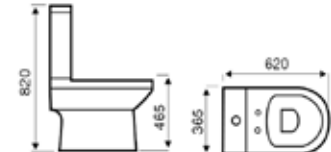

Comfort Height WC