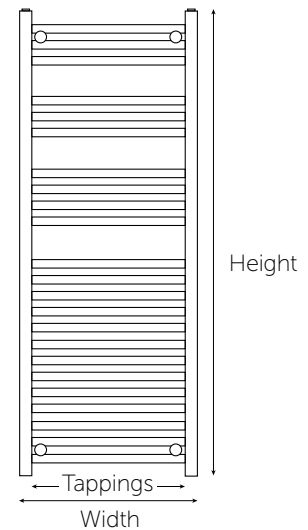

Chrome
PLATED

Tested
10
BAR

5 YEAR
GUARANTEE

K-Rail 25mm Chrome

25mm Straight

Product Code	Width (mm)	Height (mm)	Tapping Centres (mm)	Output $\Delta t 60^{\circ}\text{C}$ (BTUs)	Price (£)
25STR508C	500	800	455	1506	125.00
25STR608C	600	800	555	1746	128.00
25STR510C	500	1000	455	1781	137.00
25STR610C	600	1000	555	2060	141.00
25STR512C	500	1200	455	2175	150.00
25STR612C	600	1200	555	2524	154.00
25STR516C	500	1600	455	2873	177.00
25STR616C	600	1600	555	3332	194.00
25STR518C	500	1800	455	3302	229.00
25STR618C	600	1800	555	3830	245.00

Notes: Max operating pressure 7 bar.