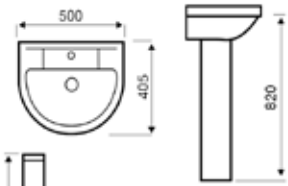

Reprise (page 6)

Basin