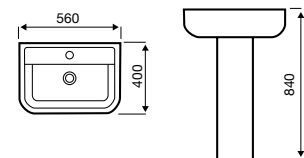

Opus (page 8)

Basin