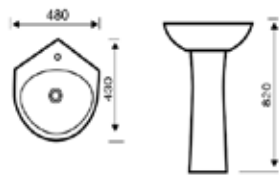

480mm Corner Basin