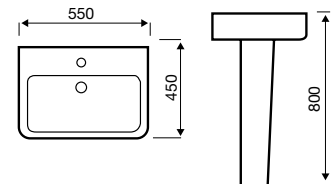

Sonata (page 14)

Basin