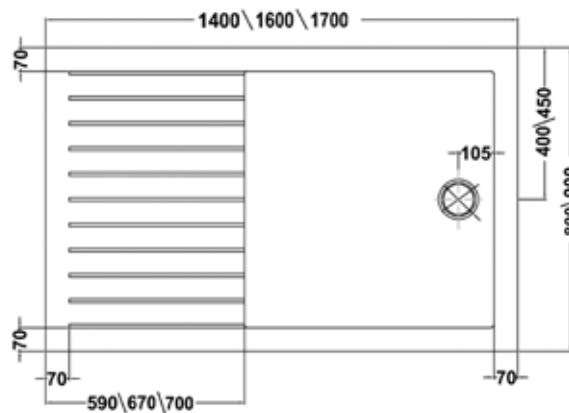

Black slate finish - available to order

NEW

Wetroom Trays

Stone
RESIN

Height
40
mm

25 YEAR
GUARANTEE

Wetroom Trays

1400 x 900mm KWRT1400	£314.00
1600 x 800mm KWRT1600	£325.00
1700 x 800mm KWRT1700	£358.00