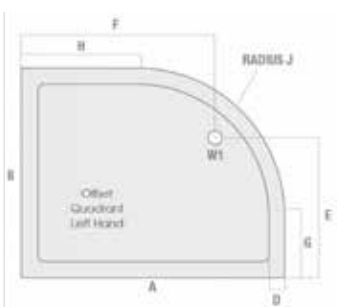

Easy Plumb Kits

Quadrant Trays
QEPKX £68.00

For Square / Rectangle Trays (up to 1200mm)
REPKX £52.00

For Large Rectangle Trays (1300mm and above)
LREPKX £71.00

2000mm Extension Pack Only
20EPKX £39.00

Pack of 8 Feet Only (no plinth)
TRFEETX £44.00