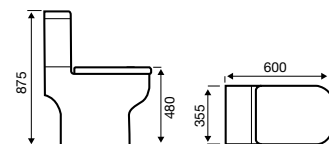

Comfort Height WC