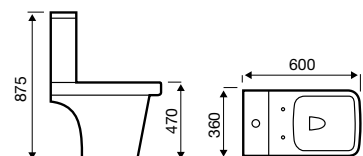

Comfort Height WC