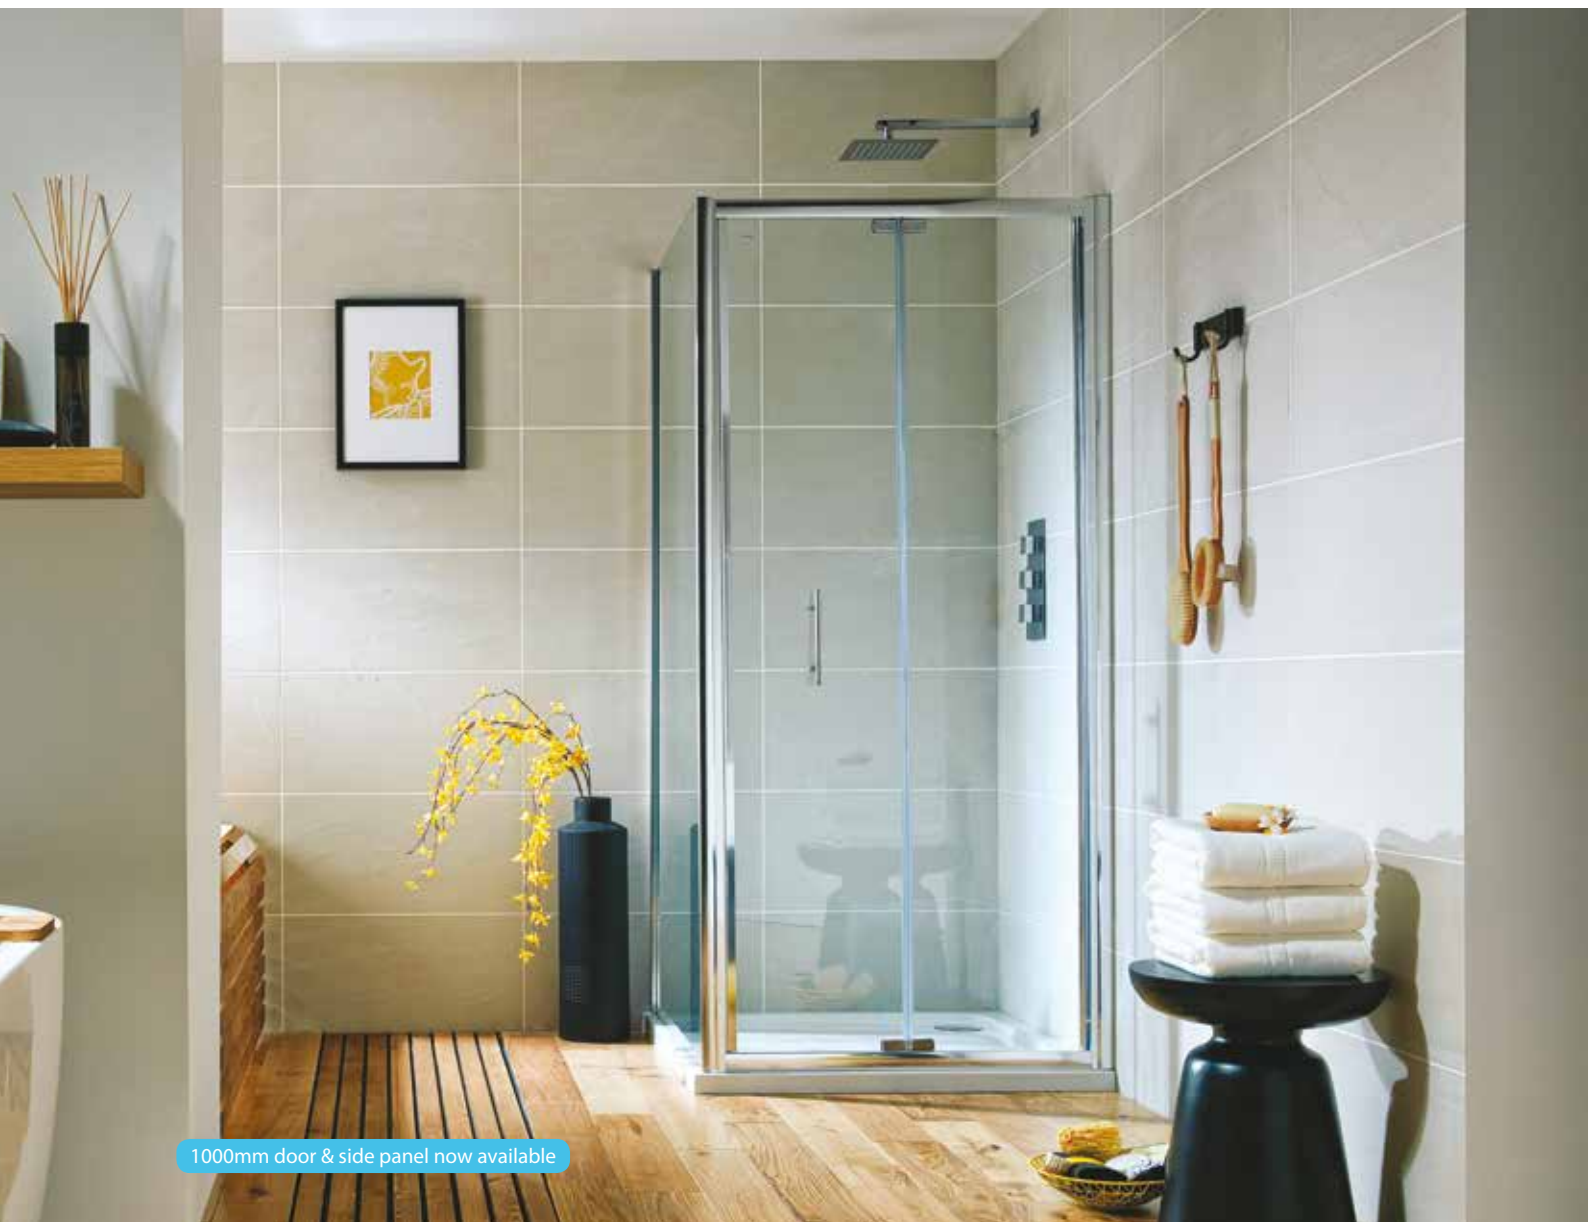

6mm
Glass

Height
1850
mm

LIFETIME
GUARANTEE

i6 Bi-Fold Doors

1000mm door & side panel now available

- 6mm toughened safety glass
- 1850mm height
- Acqua shield glass treatment
- Smooth sliding action
- Large wall adjustment
- Reversible