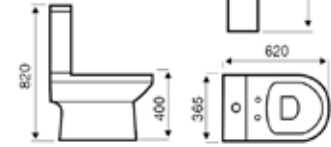

Close Coupled WC