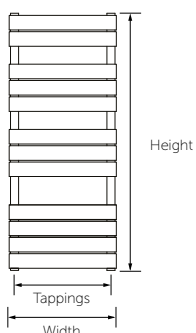

Memphis Designer Rail

Chrome
PLATED

Tested
10
BAR

5 YEAR
GUARANTEE

Product Code	Height (mm)	Width (mm)	Depth (mm)	Tapping Centres (mm)	Output $\Delta t60^{\circ}\text{C}$ (BTUs)	Price (£)
MEM500-1200	1200	500	65	450	2079	391.00
MEM600-1200	1200	600	65	550	2390	430.00