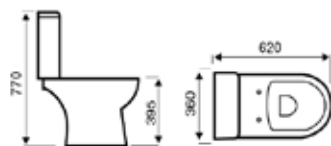

Close Coupled WC