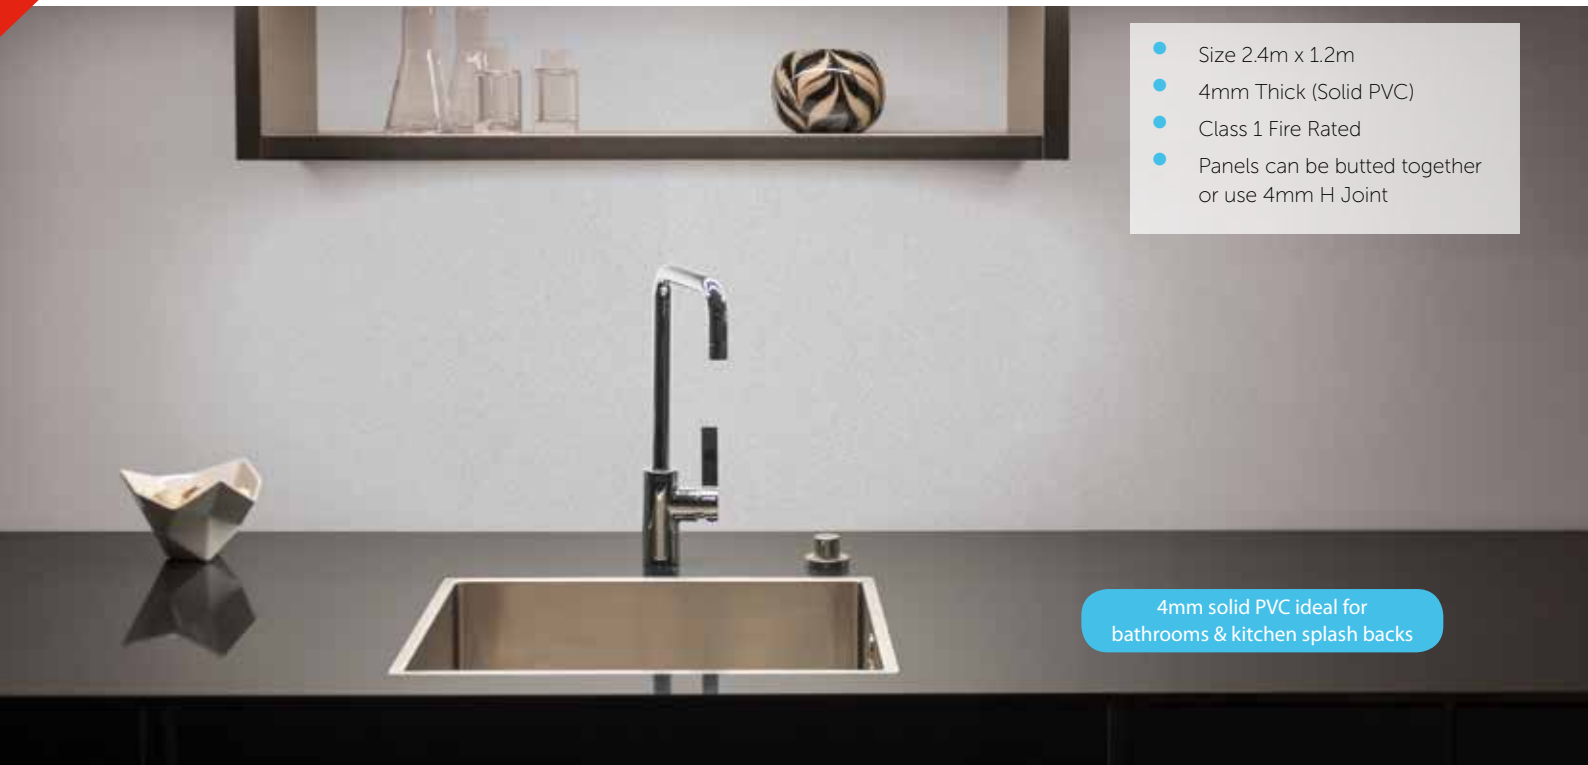

External Corner
Chrome ABS
EXTCP £12.50

H Joint
8mm Chrome ABS
HJOINCP8 £17.50

NEW

1.2m Solid PVC Wall Panels

10 YEAR
GUARANTEE

- Size 2.4m x 1.2m
- 4mm Thick (Solid PVC)
- Class 1 Fire Rated
- Panels can be butted together or use 4mm H Joint