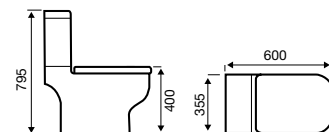

Close Coupled WC