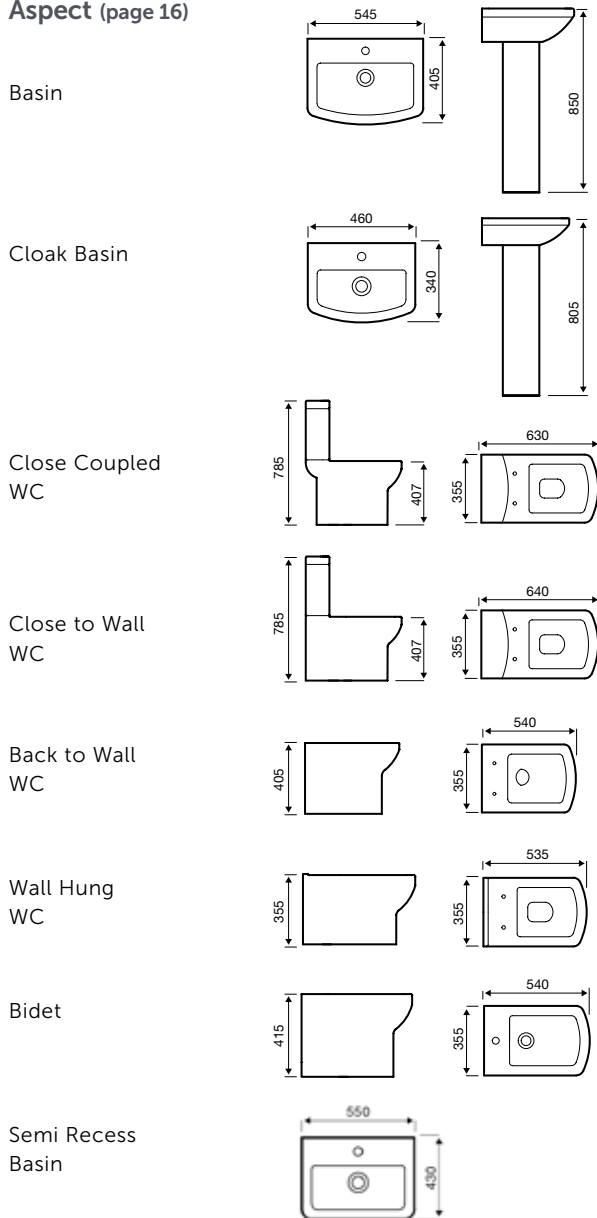

Technical Information

Aspect (page 16)