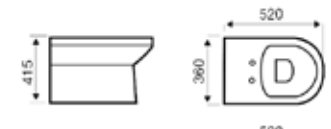

Back to Wall WC