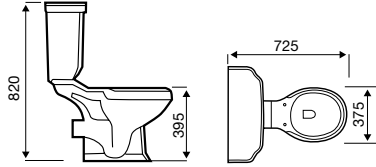

Close Coupled WC