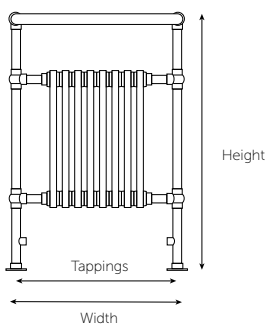

Chrome
PLATED

Tested
13
BAR

5 YEAR
GUARANTEE

Crown Designer Rail

Product Code	Height (mm)	Width (mm)	Tapping Centres (mm)	Output $\Delta t 60^{\circ}\text{C}$ (BTUs)	Price (£)
LAS	945	675	528	5521	451.00
LAS-1	945	500	356	3013	431.00