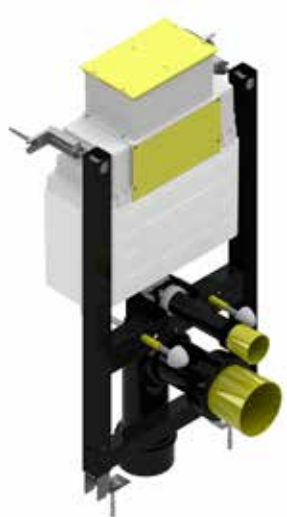

1.12m WC Frame
With Front Access Dual Flush Cistern and Chrome Flush Plate.
Height 1060 – 1190mm adj.
Width 550mm
ACC002TR £239.00

RIMLESS

Zaffiro Wall Hung Pan (Rimless)
2506.W.R £225.00

Soft Close Seat
2510 £59.00

Aspect Wall Hung Pan
POT611AS £238.00

Soft Close Seat
POT605AS £79.00

Keytec 1.12m WC Frame
With front access dual flush cistern.
Height 1100 – 1300mm adj.
Width 500mm
ACC009 £239.00

Keytec 0.82m WC Frame
With front access dual flush cistern.
Height 780 – 980mm adj.
Width 420mm
ACC010 £239.00