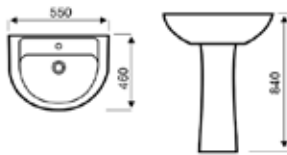

Life (page 4)

550mm 1th Basin