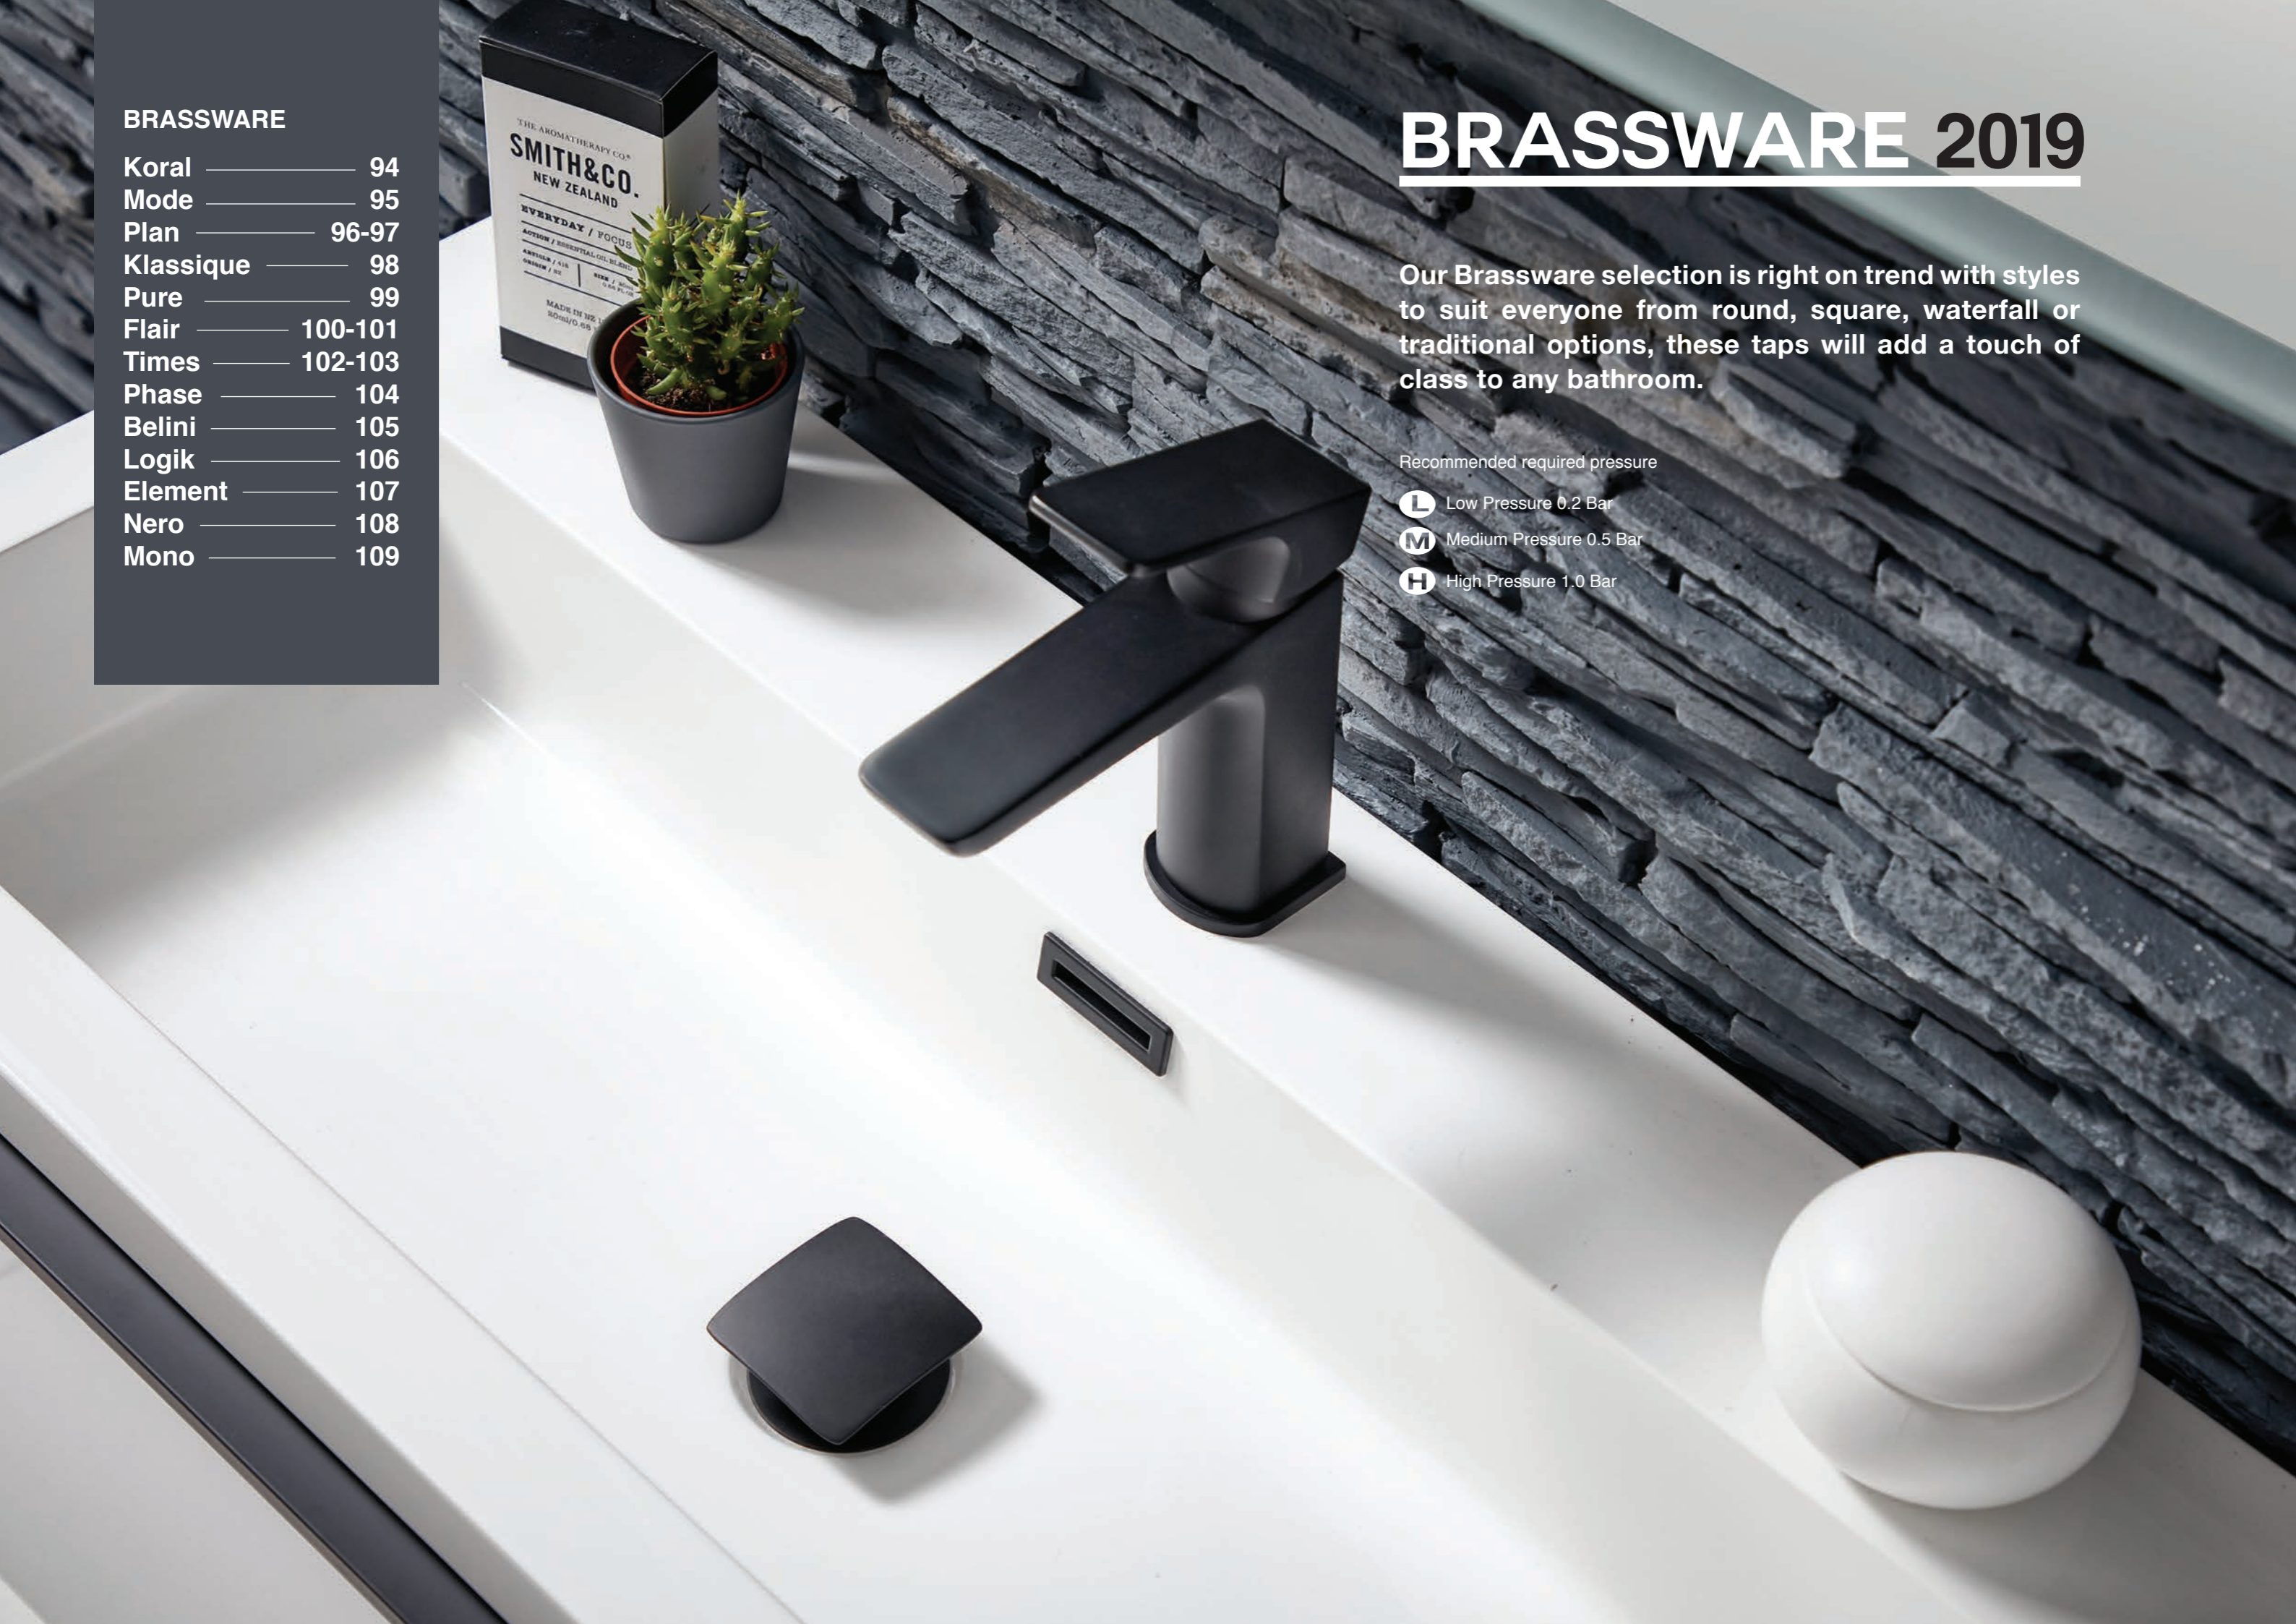

BRASSWARE

Koral	94
Mode	95
Plan	96-97
Klassique	98
Pure	99
Flair	100-101
Times	102-103
Phase	104
Belini	105
Logik	106
Element	107
Nero	108
Mono	109

BRASSWARE 2019

Our Brassware selection is right on trend with styles to suit everyone from round, square, waterfall or traditional options, these taps will add a touch of class to any bathroom.

Recommended required pressure

- **L** Low Pressure 0.2 Bar
- **M** Medium Pressure 0.5 Bar
- **H** High Pressure 1.0 Bar