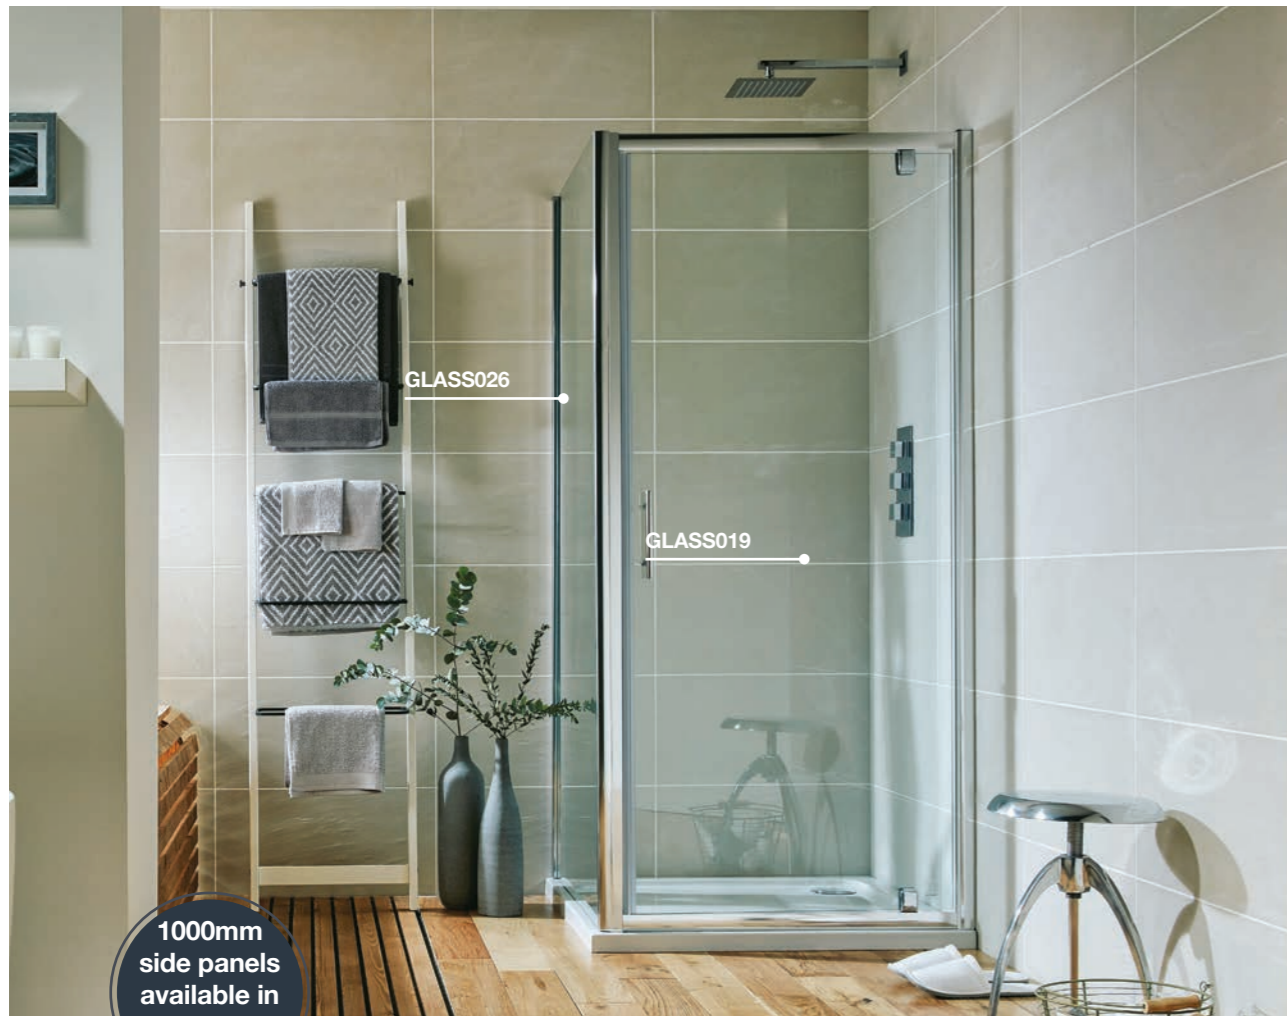

S6 SINGLE DOOR

Quadrants

S6 Single Door Quadrant Enclosures

800mm Enclosure GLASS007	Adj. 770 – 790mm	Opn. 420mm	£388.00
900mm Enclosure GLASS008	Adj. 870 – 890mm	Opn. 440mm	£388.00

S6 Single Door Offset Quadrant Enclosures

- 6mm Toughened Safety Glass
- 1850mm Height
- Smooth Sliding Action
- Large Wall Adjustment
- Acqua Shield Glass Treatment
- Reversible

S6 PIVOT

Doors

S6 Pivot Doors

700mm GLASS017	Adj. 650 – 690mm	Opn. 430mm	£267.00
760mm GLASS018	Adj. 710 – 750mm	Opn. 490mm	£271.00
800mm GLASS019	Adj. 750 – 790mm	Opn. 530mm	£278.00
900mm GLASS020	Adj. 850 – 890mm	Opn. 630mm	£290.00