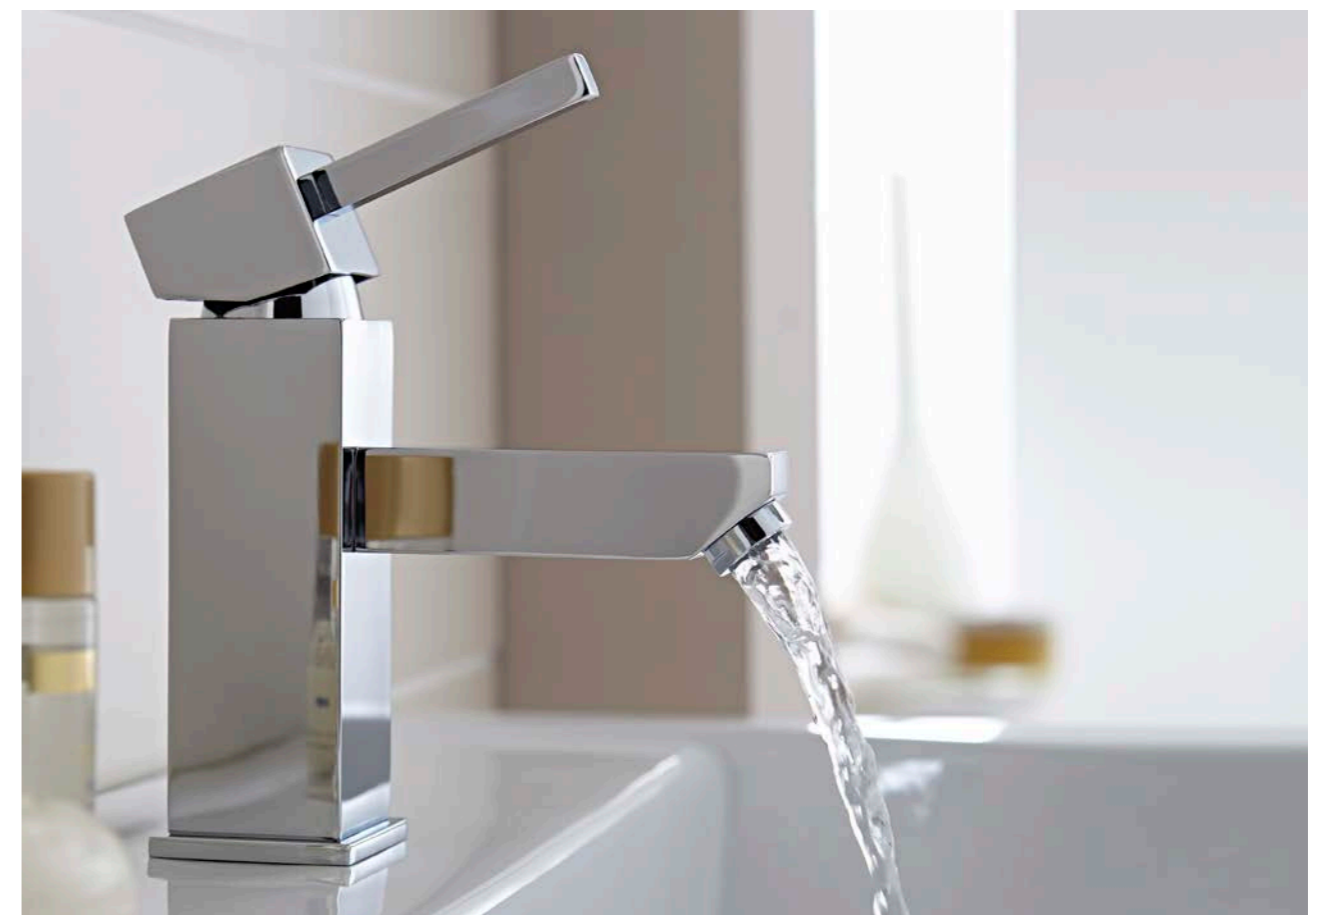

£122.00

Free Standing Bath Shower Mixer
TAP017PL

H

£377.00

4 Hole Bath Shower Mixer
TAP018PL

H

£178.00

PLAN
Brassware