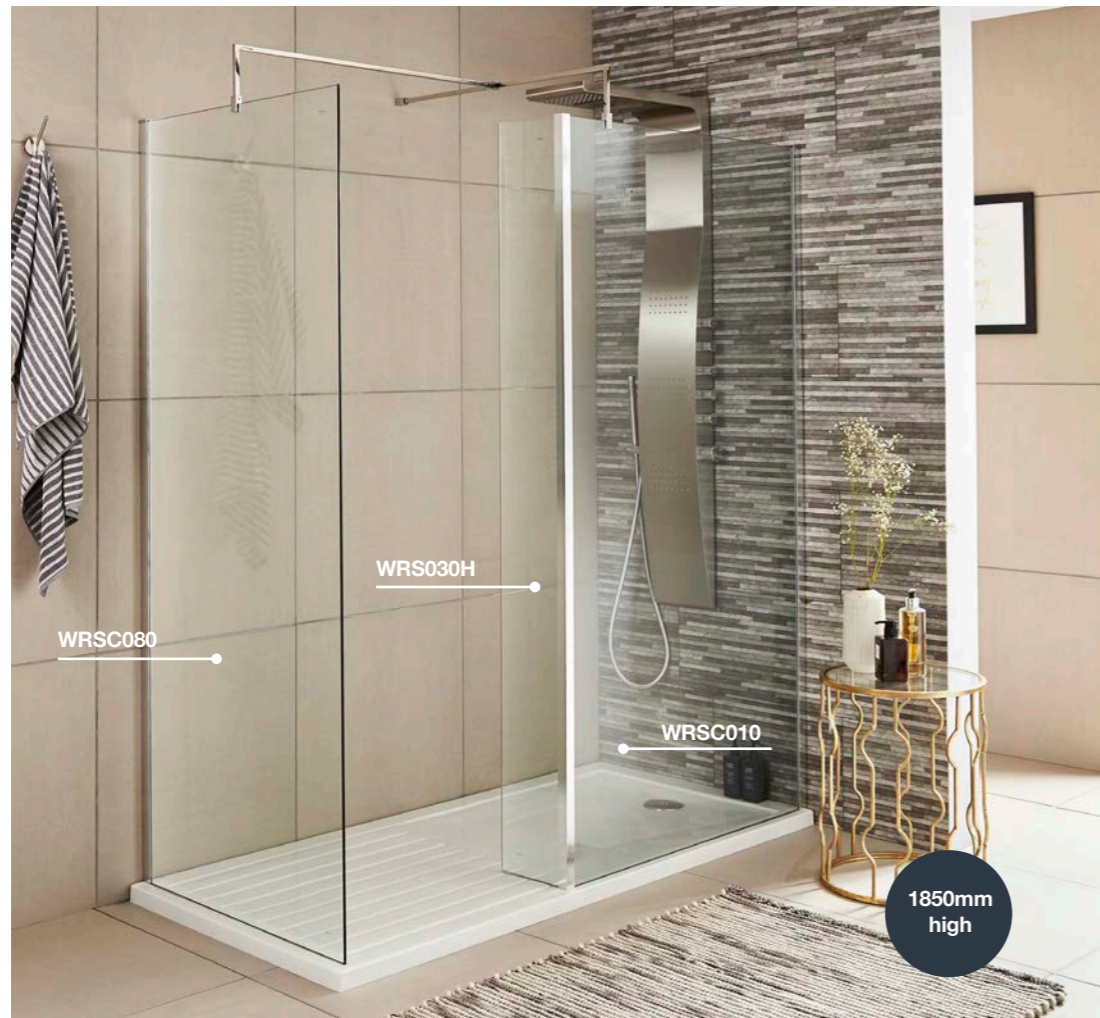

NEW

WETROOM Panels

Full length flipper panel

- 8mm Toughened Safety Glass
- 1850mm Height
- Reversible
- Includes Chrome Support Bar with "T" Section
- 20mm Wall Adjustment

1850mm Wetroom Panels

700mm	(Front / Side)	£207.00
WRSC070	(Front / Side)	£215.00
760mm	(Front / Side)	£221.00
WRSC076	(Front / Side)	£233.00
800mm	(Front / Side)	£244.00
WRSC080	(Front / Side)	£251.00
900mm	(Front / Side)	£269.00
WRSC090	(Front / Side)	£274.00
1000mm	(Front)	£274.00
WRSC100	(Front)	£274.00
1100mm	(Front)	£274.00
WRSC110	(Front)	£274.00
1200mm	(Front)	£274.00
WRSC120	(Front)	£274.00
300mm	(Full Length Hinged Return Screen)	£148.00
WRS030H		