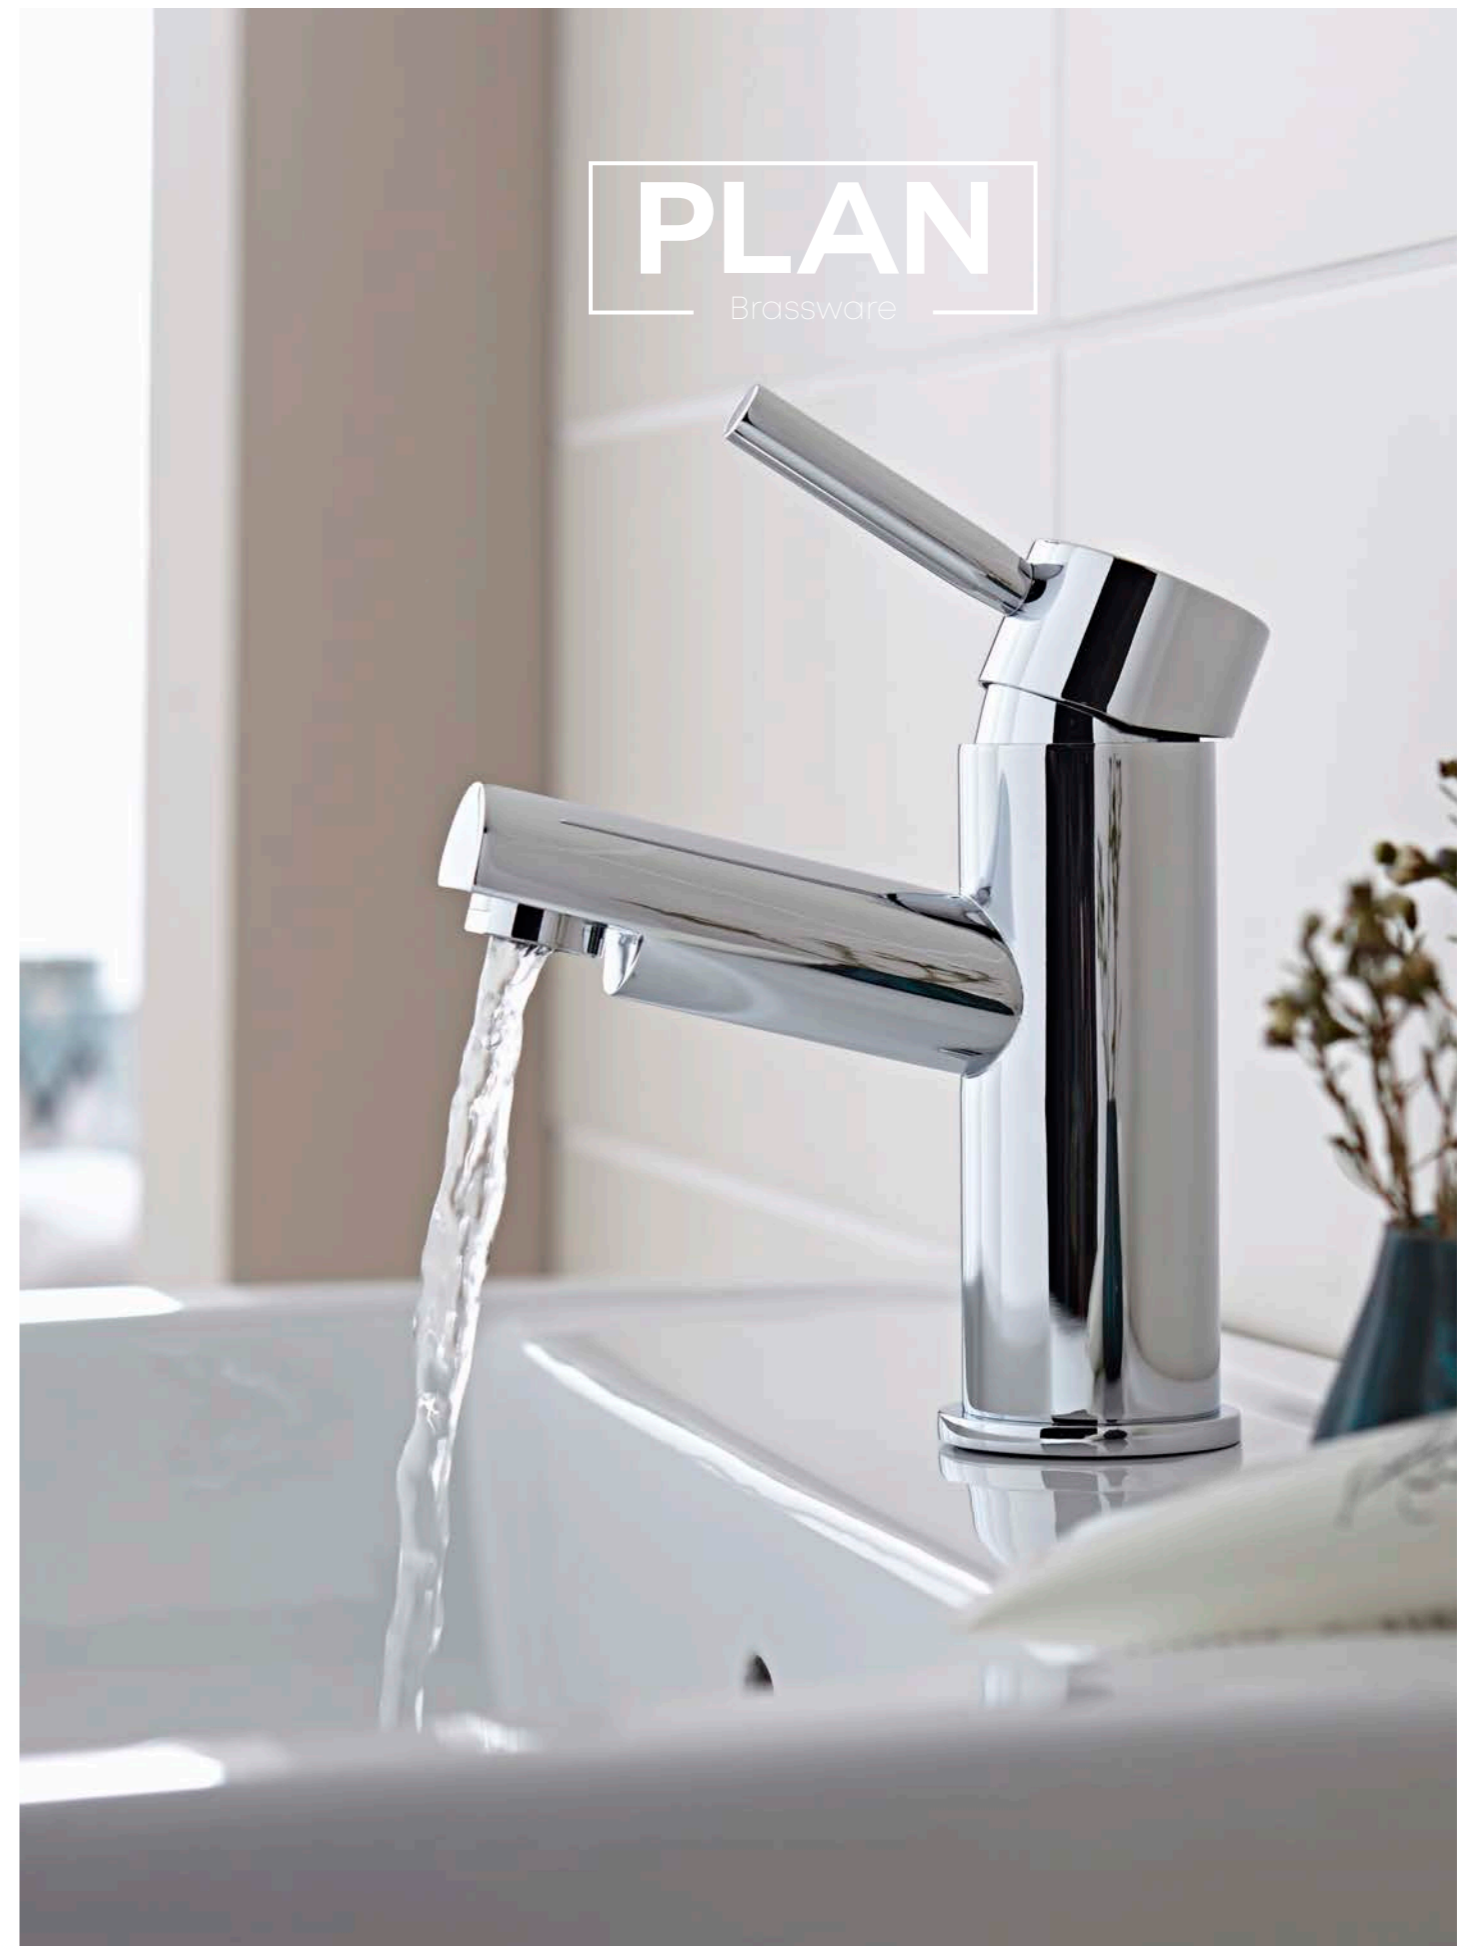

£122.00

Free Standing Bath Shower Mixer
TAP017PL

H

£377.00

4 Hole Bath Shower Mixer
TAP018PL

H

£178.00

PLAN
Brassware