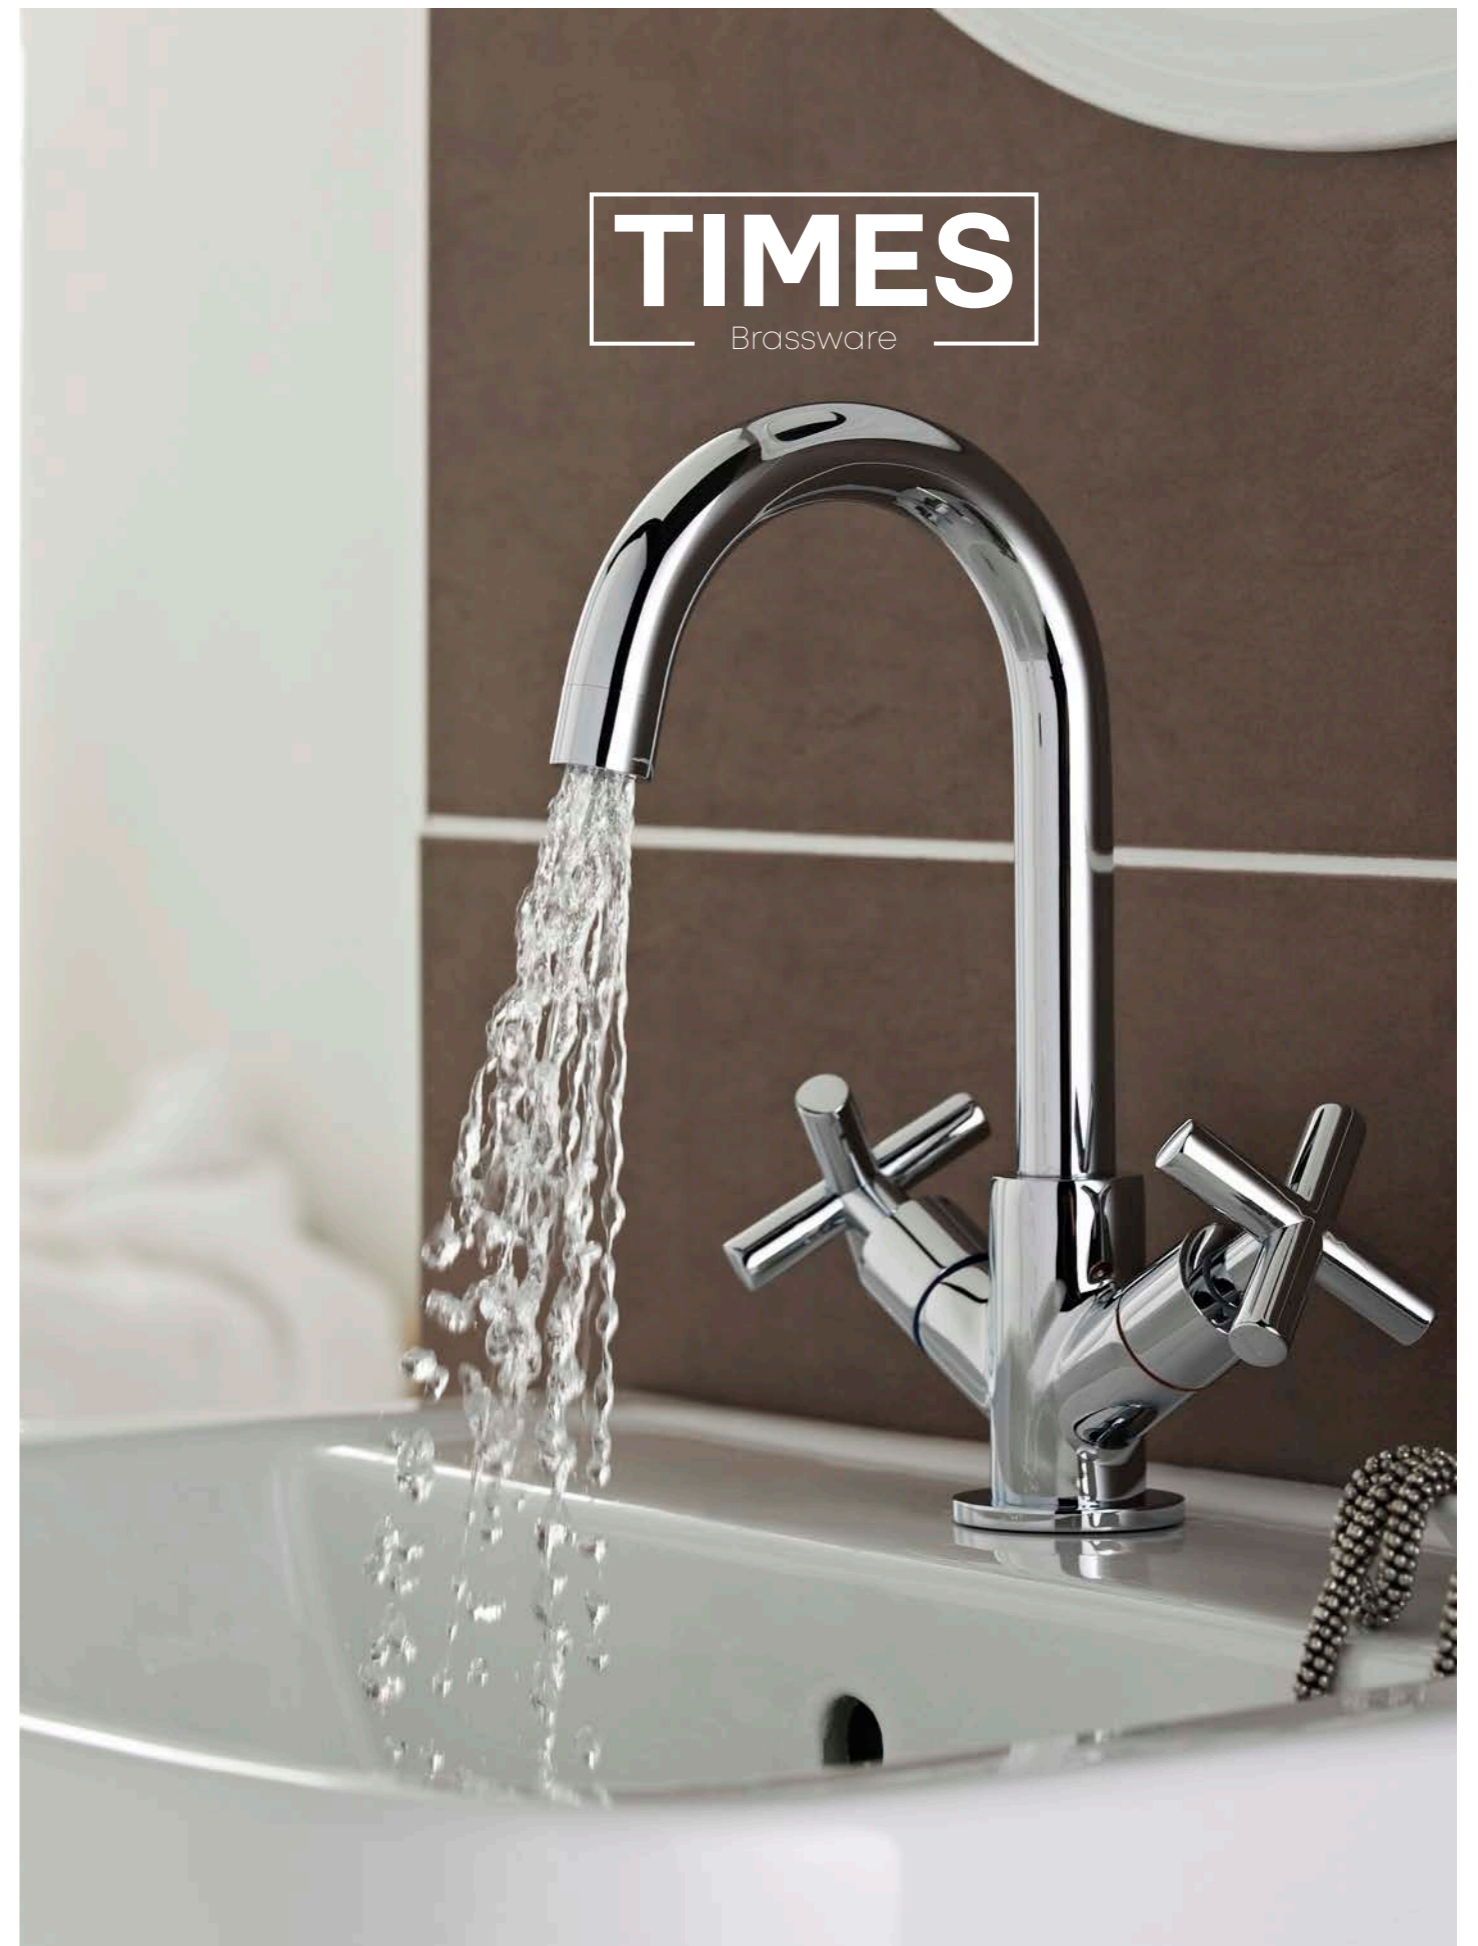

BASIN & BATH TAPS

£81.00

£91.00

BASIN MIXERS

£94.00

£88.00

BATH AND BATH SHOWER MIXERS

£121.00

£140.00