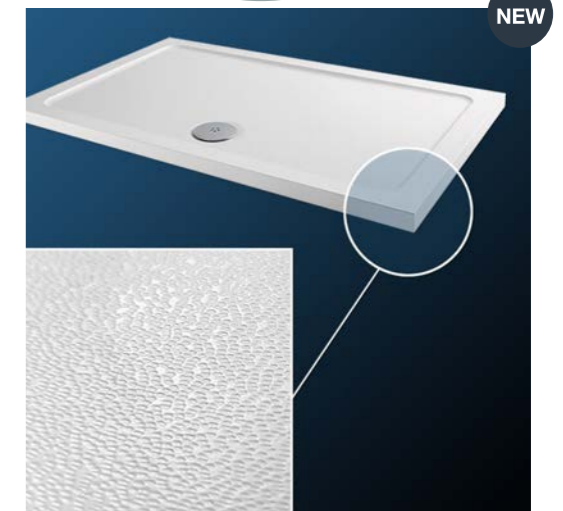

R1707BX & R1707BASX are bath replacement (waste at end of the tray)

SQUARE

SIZE	CODE	PRICE	ANTI SLIP CODE	ANTI SLIP PRICE
700 x 700mm	S0707X	£119.00		
760 x 760mm	S7676X	£128.00	S7676ASX	£178.00
800 x 800mm	S0808X	£128.00	S0808ASX	£178.00
900 x 900mm	S0909X	£145.00	S0909ASX	£195.00
1000 x 1000mm	S1010X	£192.00		

Our most popular tray sizes are now available with an anti slip coating, which means its safe for the whole family to use

Slate trays are 27mm high & are supplied with a chrome brass waste cover. You also require a 90mm fast flow waste (WAAX) with your tray