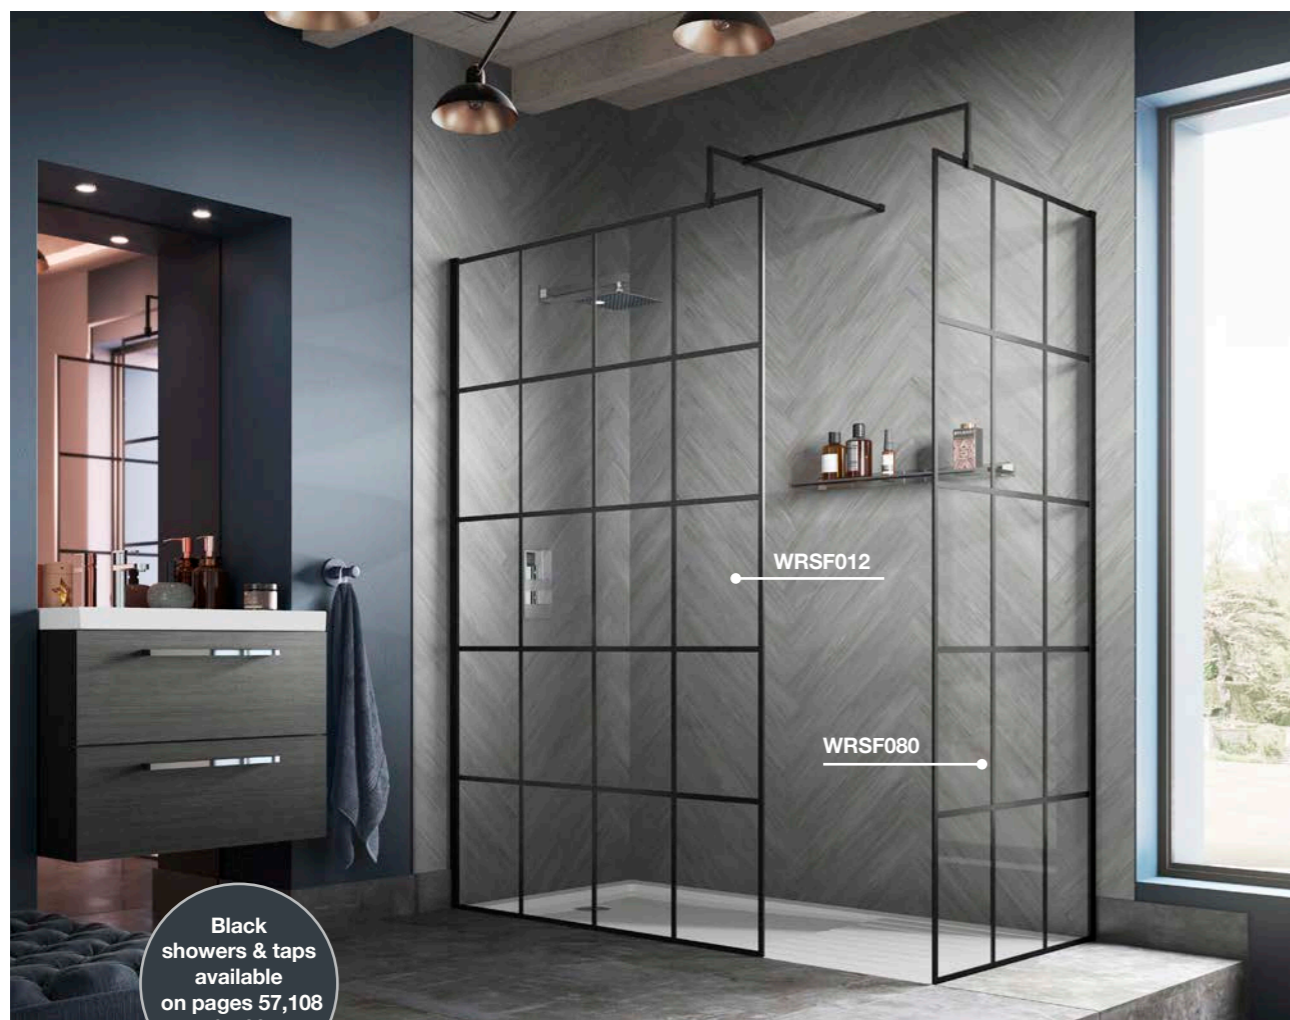

NEW

Black showers & taps available on pages 57, 108 & 109

BLACK FRAME

Panels