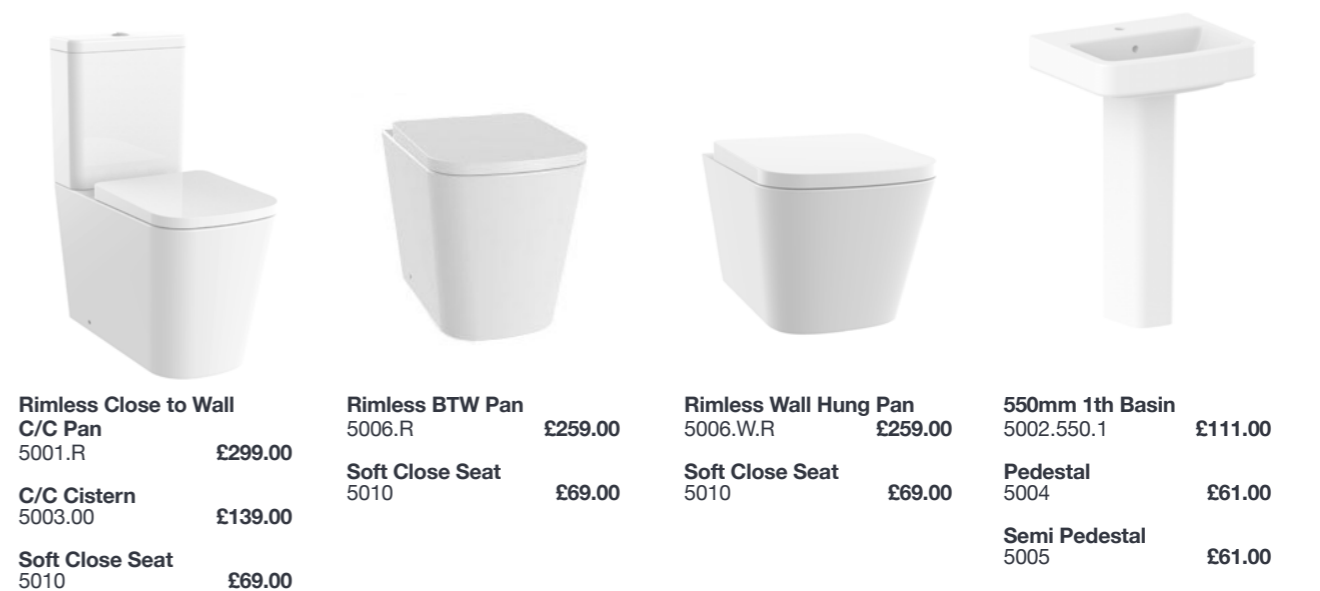

BASIN

NEW
540mm Semi Recess Basin
2507.540.1 **£159.00**

NEW

PANS

JADE

Sanitaryware

BASIN & PEDESTAL

Rimless Close to Wall C/C Pan 5001.R	£299.00	Rimless BTW Pan 5006.R	£259.00	Rimless Wall Hung Pan 5006.W.R	£259.00	550mm 1th Basin 5002.550.1	£111.00
C/C Cistern 5003.00	£139.00	Soft Close Seat 5010	£69.00	Soft Close Seat 5010	£69.00	Pedestal 5004	£61.00
Soft Close Seat 5010	£69.00					Semi Pedestal 5005	£61.00