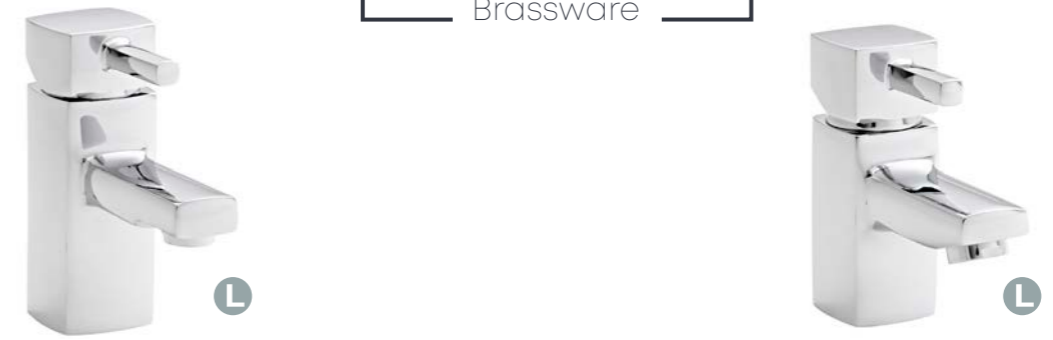

Bath Taps
TAP074KR £48.00

BATH AND BATH SHOWER MIXERS

Bath Filler
TAP072KR £76.00

Bath Shower Mixer
TAP071KR £99.00

BASIN MIXERS

MODE
Brassware

Mono Basin Mixer with Click Waste
TAP120MO £73.00

Mini Mono Basin Mixer with Click Waste
TAP125MO £73.00