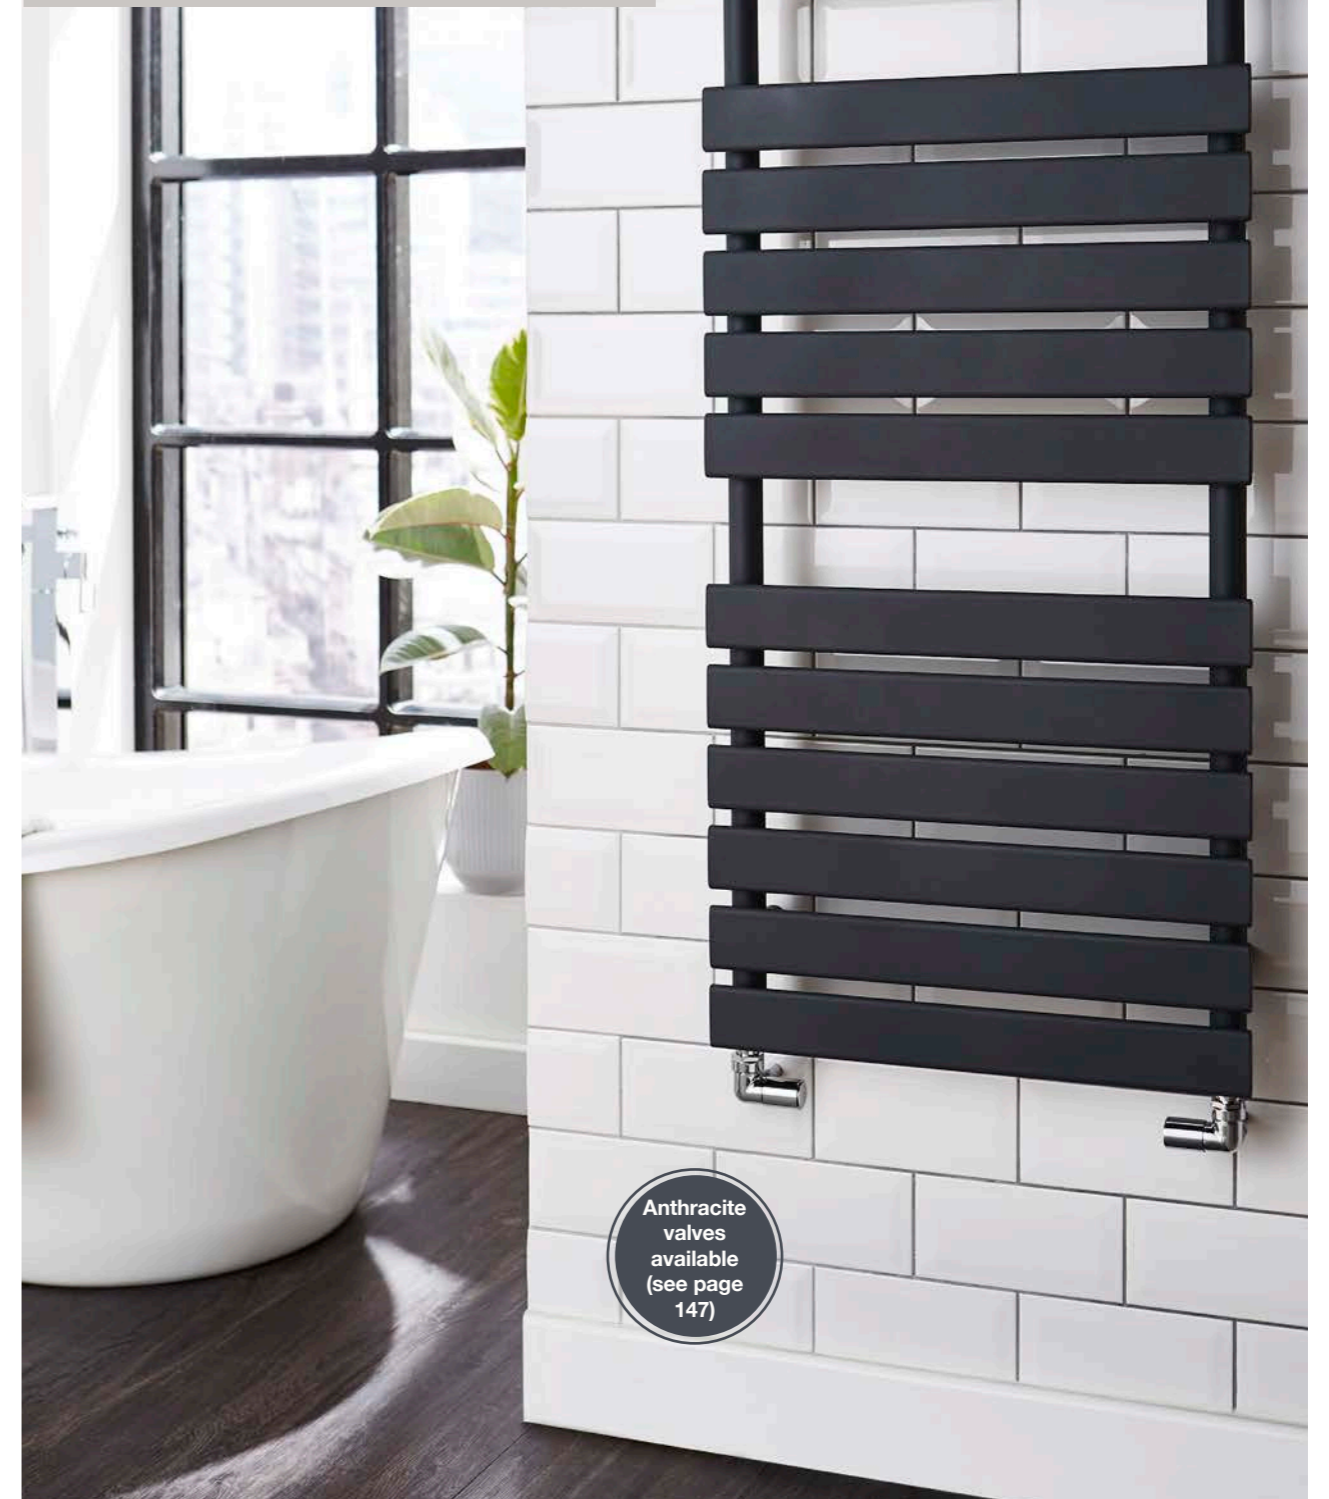

ATLANTIC

Towel Rail

Anthracite Designer Rail

Code	Width (Mm)	Height (Mm)	Output $\Delta T60^{\circ}c$ (Btus)	Price
ATL500-1200A	500	1185	2490	£349.00