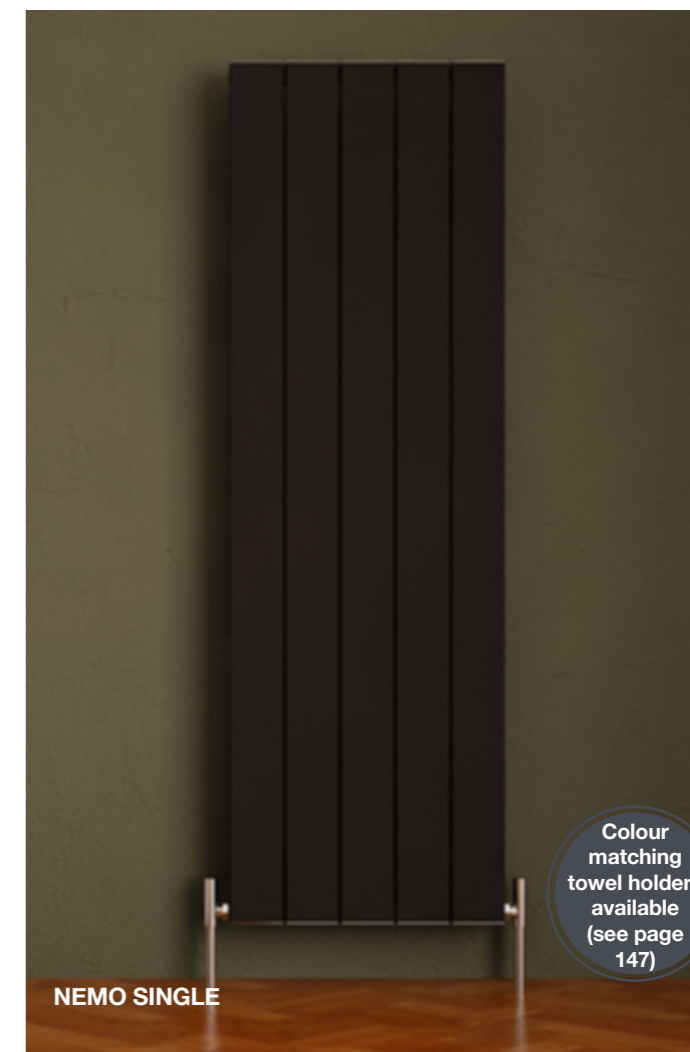

Colour matching towel holders available (see page 147)

NEMO SINGLE

NEMO
Rail

SINGLE

Code	Width (mm)	Height (mm)	Output $\Delta T60^{\circ}\text{C}$ (Btus)	Price
White				
NMO0280180003TXW	280	1800	3598	£329.00
NMO0375180004TXW	375	1800	4798	£448.00
NMO0475180005TXW	475	1800	5997	£540.00
Black				
NMO0280180003TXB	280	1800	3598	£329.00
NMO0375180004TXB	375	1800	4798	£448.00
NMO0475180005TXB	475	1800	5997	£540.00

NEMO / MONZA DOUBLE

Code	Width (mm)	Height (mm)	Output $\Delta T60^{\circ}\text{C}$ (Btus)	Price
White				
NMD0280180003TXW	280	1800	5145	£579.00
NMD0375180004TXW	375	1800	6861	£730.00
NMD0470180005TXW	475	1800	8576	£868.00
Black				
NMD0280180003TXB	280	1800	5145	£579.00
NMD0375180004TXB	375	1800	6861	£730.00
NMD0475180005TXB	475	1800	8576	£868.00