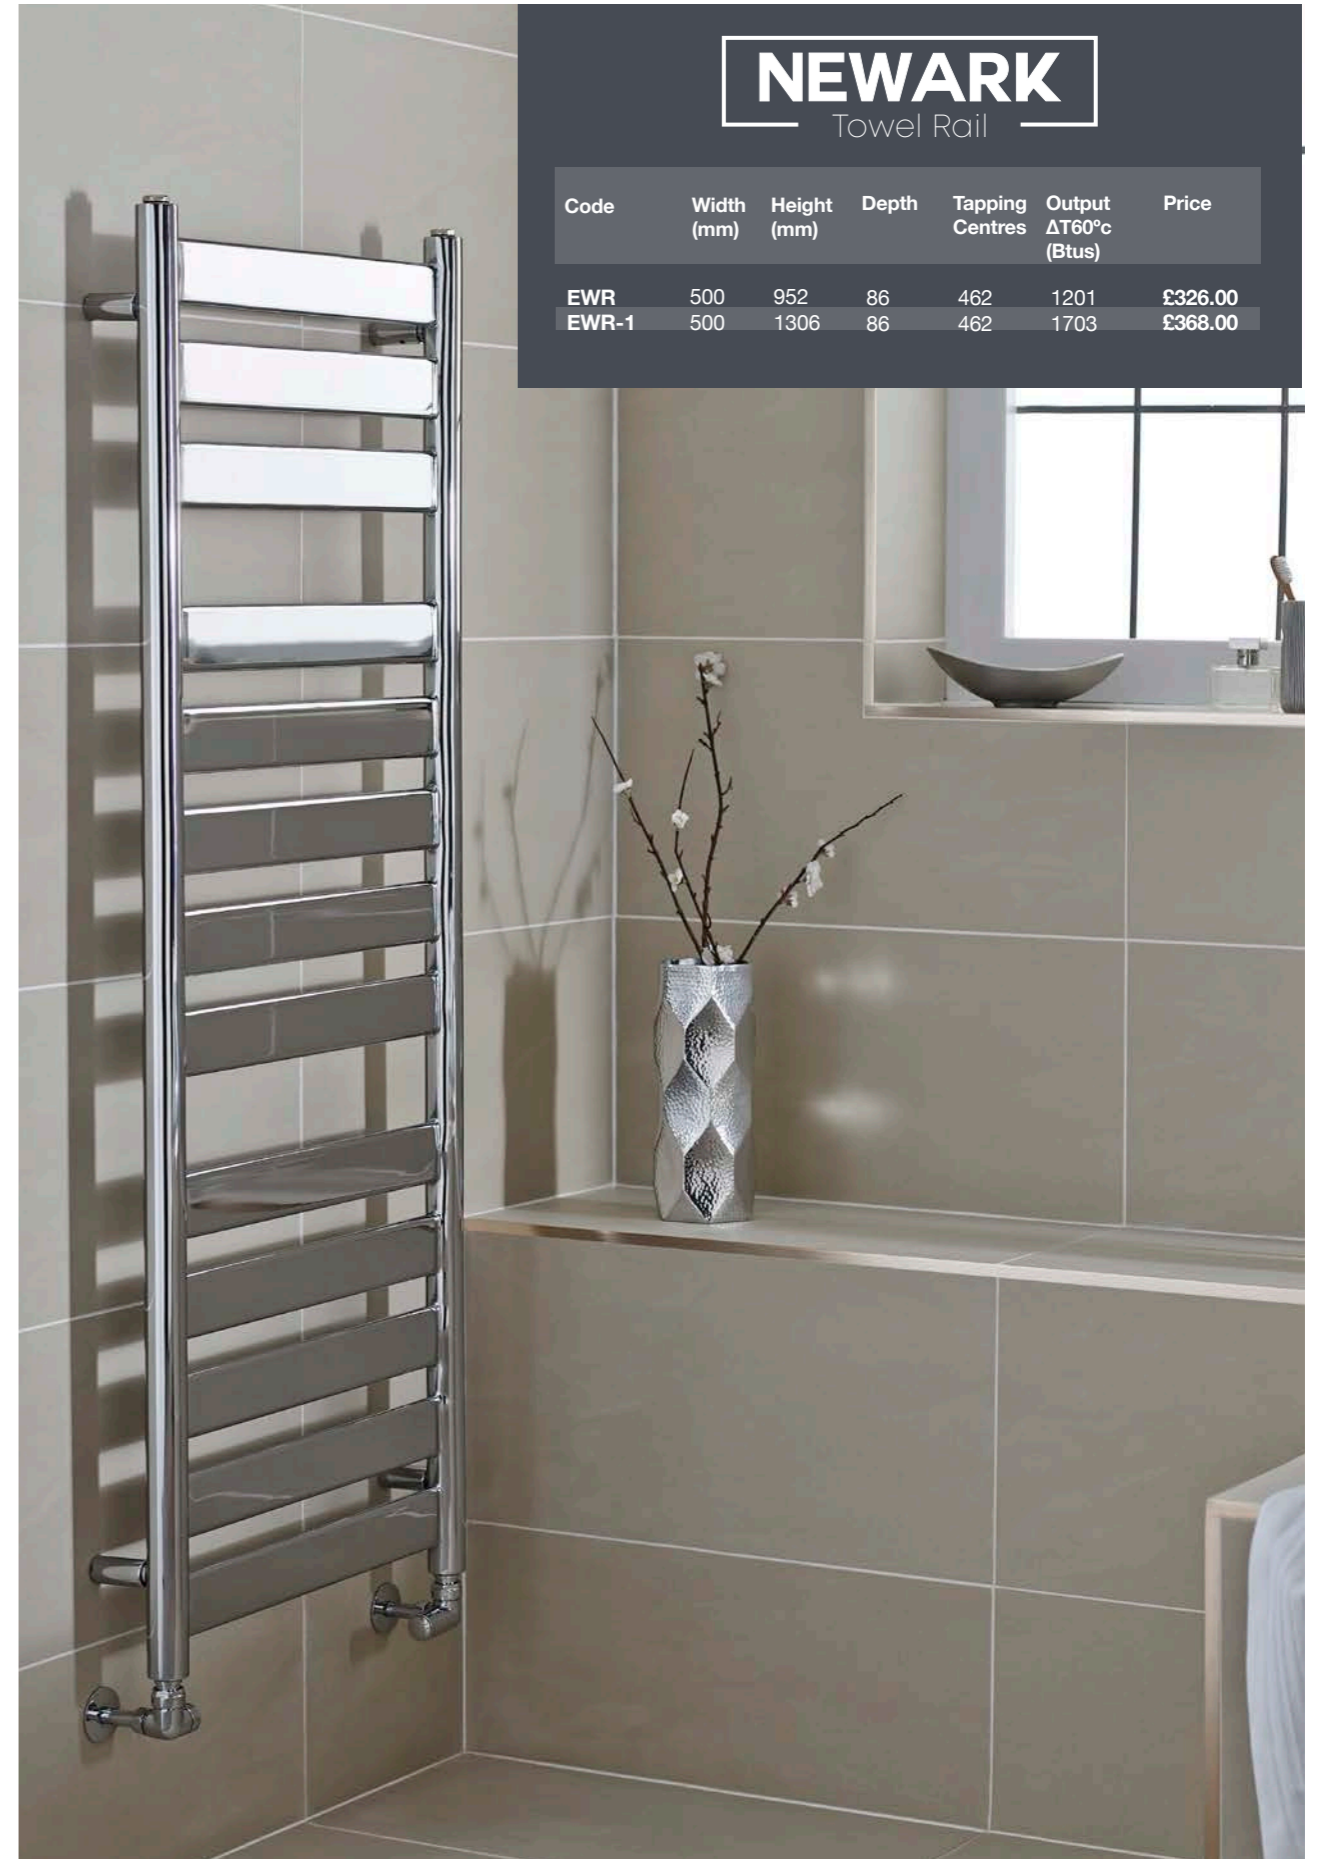

ATLANTIC

Towel Rail

Anthracite Designer Rail

Code	Width (Mm)	Height (Mm)	Output $\Delta T60^{\circ}c$ (Btus)	Price
ATL500-1200A	500	1185	2490	£349.00

NEW

NEW

Anthracite valves available (see page 147)

NEWARK
Towel Rail