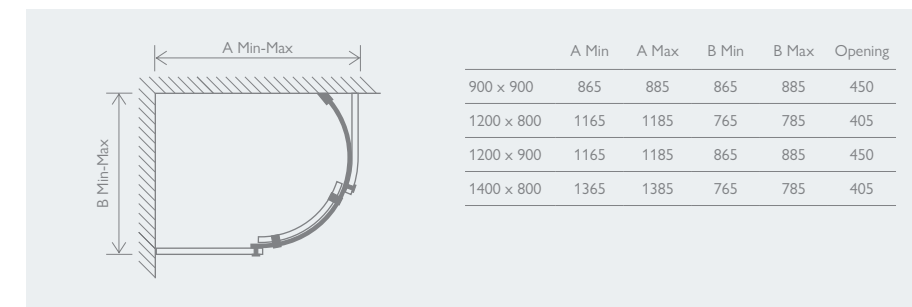

SINGLE SLIDING DOOR QUADRANT

	Left Hand	Right Hand	
900 x 900	69237	69238	£808

SINGLE SLIDING DOOR OFFSET QUADRANT

	Left Hand	Right Hand	
1200 x 800	69239	69240	£844
1200 x 900	69241	69242	£868
1400 x 800	69243	69244	£868