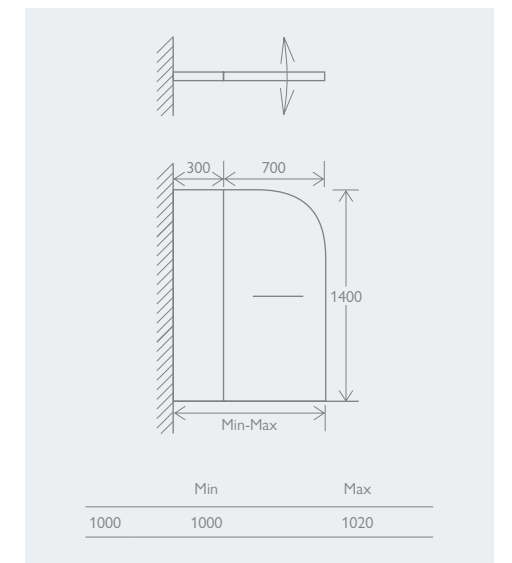

## FRAMELESS BATH SCREEN

- Aluminium profile
- Universally handed

SINGLE

800	12551	£220
-----	-------	------

SINGLE CURVED

800	12552	£220
-----	-------	------

DOUBLE

Without Towel Rail	12550	£268
With Towel Rail	12553	£288