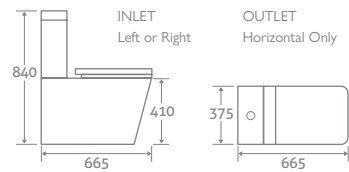

## TOILET

H 840 x W 375 x D 665

- Fully concealed pipes
- Including soft closing seat with quick release hinges for easy cleaning
- Eco flush 4.5/3l

15412 **£460**