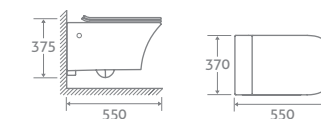

FEATURES
Toilet Is Finished
With An Anti Bacterial
Glaze

**25 YEAR
GUARANTEE**

**25 YEAR
GUARANTEE**

VIRGO

TOILET

H 755 x W 360 x D 680

- Including soft closing seat with quick release hinges for easy cleaning
- Eco flush 4.5/3l

15399 **£410**

ROUND BASIN & PEDESTAL

H 850 x W 595 x D 470

- 1 tap hole

22436 **£242**

SQUARE BASIN & PEDESTAL

H 870 x W 565 x D 480

- 1 tap hole

15429 **£242**

EIFFEL

BACK TO WALL TOILET

H 405 x W 360 x D 570

- Including soft closing seat with quick release hinges for easy cleaning
- Requires a cistern page 113

69882 **£330**

WALL HUNG TOILET

H 375 x W 370 x D 550

- Including soft closing seat with quick release hinges for easy cleaning
- Requires a mounting frame with cistern page 112

69881 **£330**

SEMI RECESSED BASIN

H 180 x W 560 x D 430

- 1 tap hole

69879 **£164**