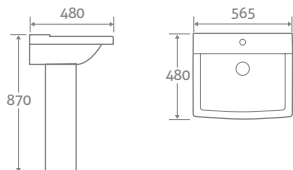

SQUARE BASIN & PEDESTAL

H 870 x W 565 x D 480

- 1 tap hole

15429 **£242**