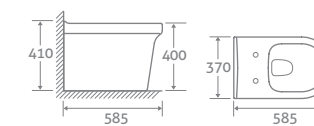

COSMO RIMLESS

RIM
LESS

TOILET

H 770 x W 355 x D 665

- Including soft closing seat with quick release hinges for easy cleaning
- Eco flush 4.5/3l

82398

£397

HYDRA RIMLESS

RIM
LESS

TOILET

H 770 x W 355 x D 665

- Including soft closing seat with quick release hinges for easy cleaning
- Eco flush 4.5/3l

82403

£397

FEATURES

Finished With An
Anti Bacterial Glaze

25 YEAR
GUARANTEE

STELLA

TOILET

H 800 x W 375 x D 605

- Including soft closing seat with quick release hinges for easy cleaning
- Eco flush 4.5/3l

82404

£421

BACK TO WALL TOILET

H 410 x W 370 x D 585

- Including soft closing seat with quick release hinges for easy cleaning
- Requires a cistern page 113

82146

£297