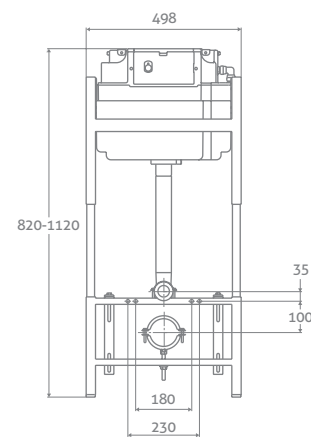

80604 **£1350**

FEATURES

Combined Toilet & Bidet
Rimless Design For
Easier Cleaning

25 YEAR
GUARANTEE