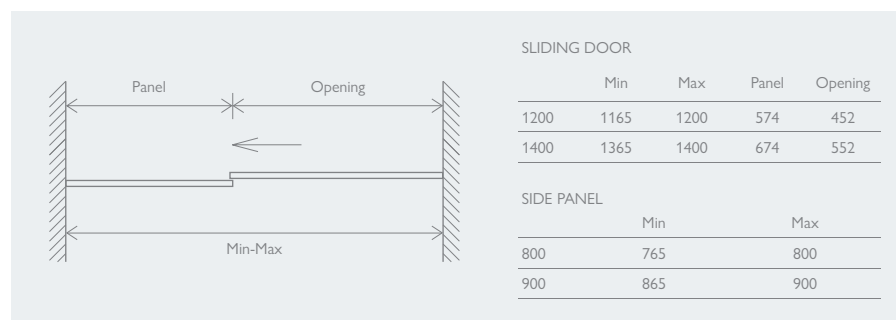

SIDE PANEL

	Chrome		Black	
800	111359	£306	82117	£321
900	111360	£317	82118	£333

SPIRIT

SLIDING DOOR

1400	69246	£770
1500	69247	£792
1700	69248	£828

SIDE PANEL

800	69249	£347
900	69250	£369