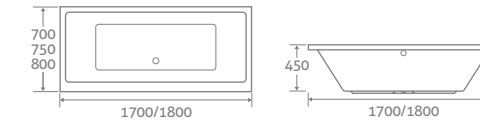

ARAGON

super-strong ACRYLIC

1700 x 700	163ltr	92396	£516
1700 x 750	186ltr	92397	£516
1700 x 800	215ltr	92398	£533
1800 x 800	232ltr	92399	£573

Add a Revive whirlpool system from **£595**, see page 138