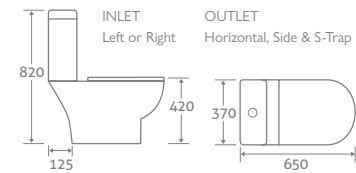

LUXOR

TOILET

H 820 x W 370 x D 650
– Including soft closing seat
– Eco flush 4.5/3l

22437

£393

FEATURED TILE
Tile Brochure Page 259

25 YEAR
GUARANTEE

GOSFORD

25 YEAR
GUARANTEE

TOILET

H 780 x W 370 x D 650
– Finished with an anti bacterial glaze
– Including soft closing seat with quick release hinges for easy cleaning
– Eco flush 4.5/3l

82401

£409

SURRY

25 YEAR
GUARANTEE

TOILET

H 880 x W 365 x D 655
– Finished with an anti bacterial glaze
– Including soft closing seat
– Dual flush 6/3l

15411

£403

WARWICK

TOILET

H 800 x W 380 x D 650
– Including soft closing seat with quick release hinges for easy cleaning
– Eco flush 4.5/3l

82405

£413

BACK TO WALL TOILET

H 410 x W 350 x D 500
– Including soft closing seat with quick release hinges for easy cleaning
– Requires a cistern page 113

82160

£350

FEATURES

Finished With An
Anti Bacterial Glaze

25 YEAR
GUARANTEE