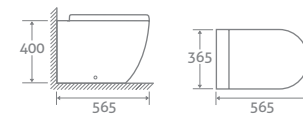

## BACK TO WALL TOILET

- H 400 x W 365 x D 565
- Including soft closing seat with quick release hinges for easy cleaning
  - Requires a cistern page 113

12725 **£324**