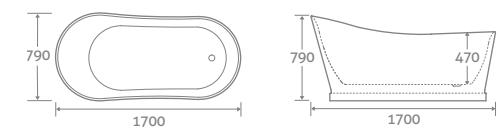

1700 x 790 69322 **£1633**