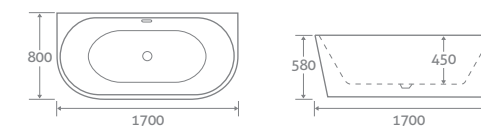

WALL MOUNTED BATH FILLERS
& BATH SHOWER MIXERS   Pages 150-156