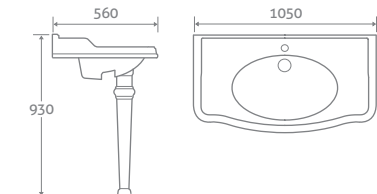

### CONSOLE BASIN WITH CERAMIC LEGS

H 930 x W 1050 x D 560

- Comes with 1 tap hole and 2 pre-punched holes for the option of 3 tap holes

92803 **£1290**