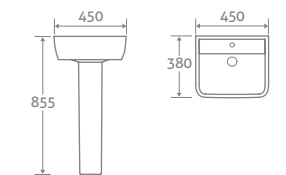

CLOAKROOM BASIN & PEDESTAL

H 855 x W 450 x D 380

- 1 tap hole

24917	£222