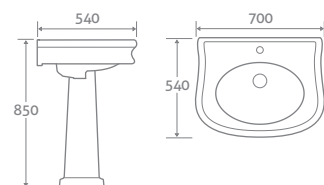

BASIN & PEDESTAL

H 850 x W 700 x D 540
– Comes with 1 tap hole and 2 pre-punched holes for the option of 3 tap holes

92808 **£583**