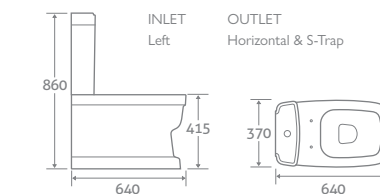

### BIDET

H 415 x W 370 x D 540

- Comes with 1 tap hole and 2 pre-punched holes for the option of 3 tap holes

84941 **£315**