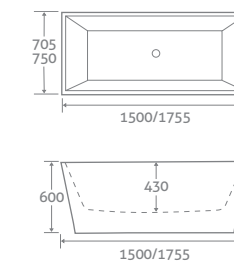

ELSINI

FREESTANDING ACRYLIC BATH

- Double skin acrylic
- Including waste

1500 x 705   21729   **£1245**
1755 x 750   21730   **£1311**

FLOOR STANDING BATH SHOWER MIXERS
Pages 146-166