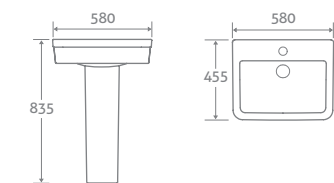

BASIN & PEDESTAL

H 835 x W 580 x D 455

- 1 tap hole

15384	£265