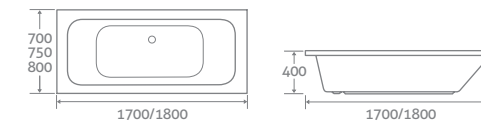

MEERA

super-strong ACRYLIC

1700 x 700	197ltr	59589	£516
1700 x 750	220ltr	59590	£596
1800 x 800	240ltr	69658	£632

Add a Revive whirlpool system from **£595**, see page 138