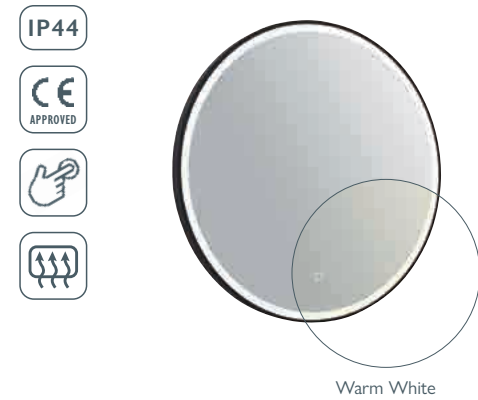

ATHENS LED MIRROR

- Touch switch
- 2 function colour control: Cool White 6500k, Warm White 3000k
- Demister pad

W 700 x H 700	92781	£429