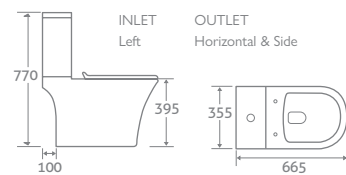

TOILET

H 770 x W 355 x D 665

- Including soft closing seat with quick release hinges for easy cleaning
- Eco flush 4.5/3l

82398

£397