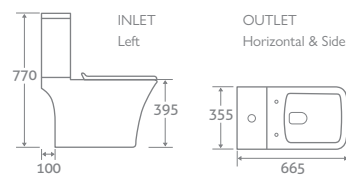

TOILET

H 770 x W 355 x D 665

- Including soft closing seat with quick release hinges for easy cleaning
- Eco flush 4.5/3l

82403

£397