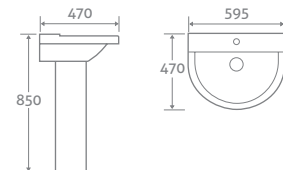

ROUND BASIN & PEDESTAL

H 850 x W 595 x D 470

- 1 tap hole

22436 **£242**