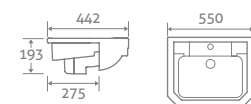

SEMI RECESSED BASIN

H 193 x W 550 x D 442

- 1 tap hole

69389 **£175**

HIGH LEVEL TOILET

H 2100 x W 515 x D 650

- Including lever, fittings and pipe pack
- Excludes seat
- 6l flush

82399 **£521**