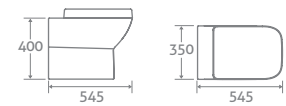

## BACK TO WALL TOILET

H 400 x W 350 x D 545

- Including soft closing seat with quick release hinges for easy cleaning
- Requires a cistern page 113

With Wrap Over Seat	15405	<b>£270</b>
With Slim Seat	80665	<b>£287</b>