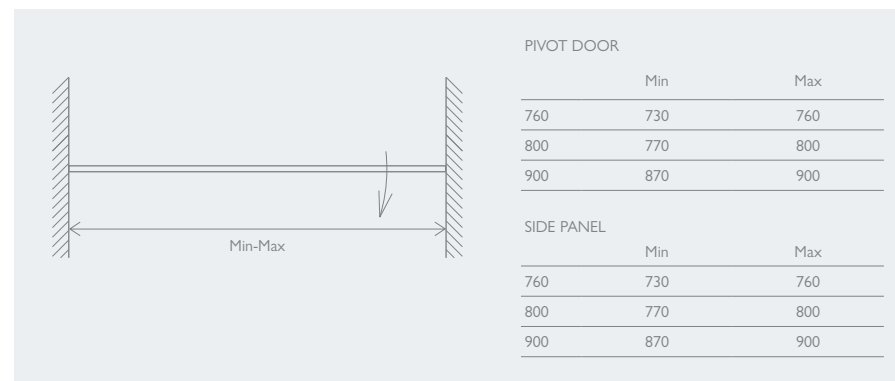

SIDE PANEL

760	12600	£212
800	12604	£219
900	12608	£228

SHOWER TRAYS Pages 32-40

RIO

1850 6mm

BI-FOLD DOOR

760	12598	£389
800	12601	£403
900	12605	£415

SIDE PANEL

760	12600	£212
800	12604	£219
900	12608	£228