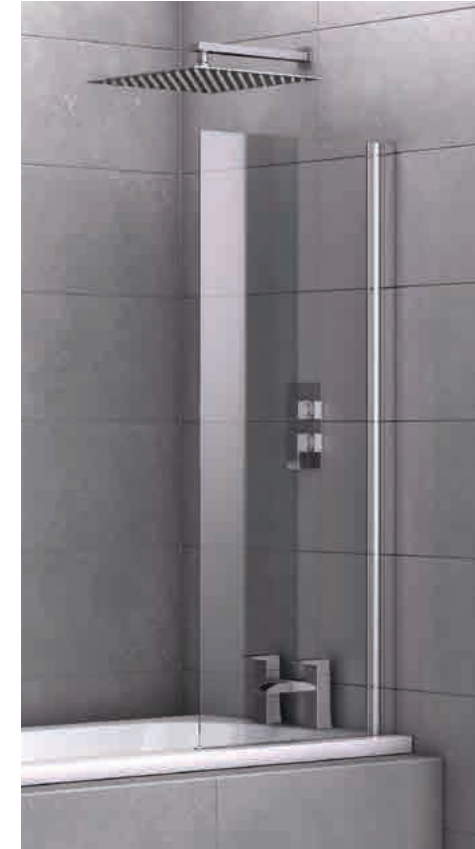

FRAMELESS BATH SCREEN

- Aluminium profile
- Universally handed

SINGLE