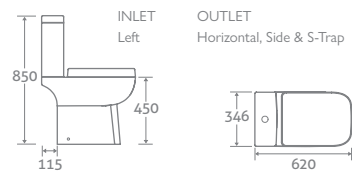

## COMFORT HEIGHT TOILET

H 850 x W 346 x D 620

- Including soft closing seat with quick release hinges for easy cleaning
- Eco flush 4.5/3l

With Wrap Over Seat	12688	<b>£417</b>
With Slim Seat	80664	<b>£434</b>