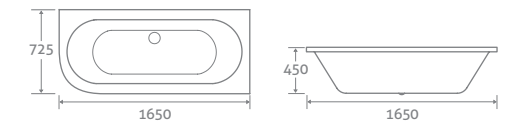

super-strong ACRYLIC

Left Hand	201ltr	18781	£516
Right Hand	201ltr	18782	£516
Front Panel	Height 555	18783	£187

Add a Revive whirlpool system from **£595**, see page 138