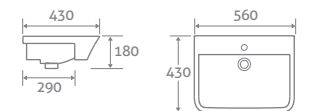

SEMI RECESSED BASIN

H 180 x W 560 x D 430

- 1 tap hole

69879 **£164**