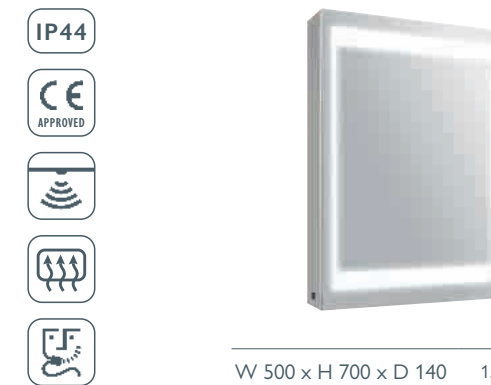

W 500 x H 700 x D 140 15330 **£650**