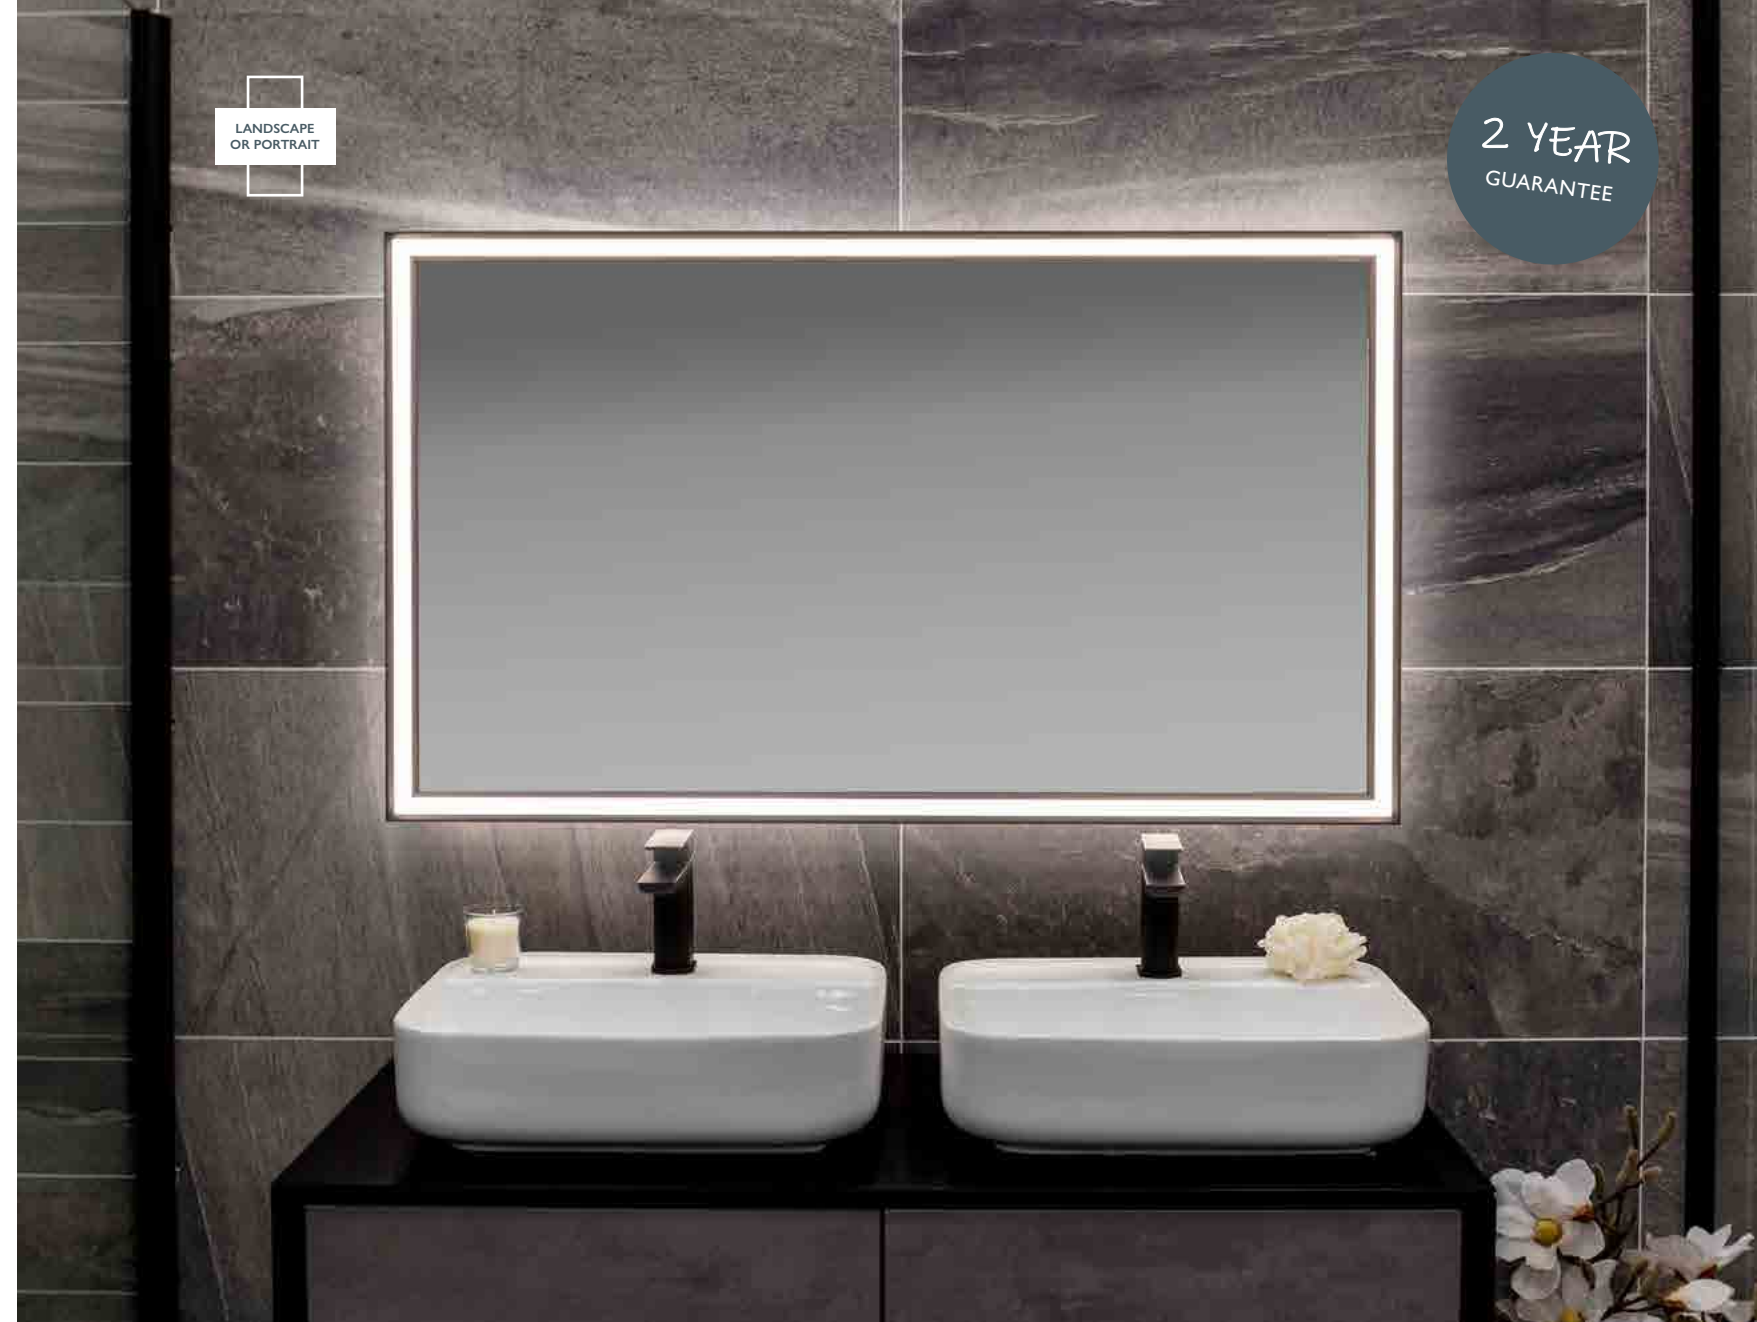

LED MIRRORS