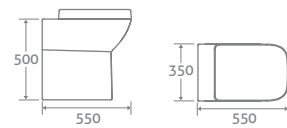

ALCHEMIST

COMFORT HEIGHT TOILET

H 850 x W 346 x D 620

- Including soft closing seat with quick release hinges for easy cleaning
- Eco flush 4.5/3l

With Wrap Over Seat	12688	£417
With Slim Seat	80664	£434

BASIN & PEDESTAL

H 860 x W 530 x D 470

- 1 tap hole

12691	£236

COMFORT HEIGHT BACK TO WALL TOILET

H 500 x W 350 x D 550

- Including soft closing seat with quick release hinges for easy cleaning
- Requires a cistern page 113

NOT COMPATIBLE WITH WC UNITS

With Wrap Over Seat	22434	£319
With Slim Seat	80666	£336

BASIN & SEMI PEDESTAL

H 430 x W 530 x D 470

- 1 tap hole

15809	£236

SEMI RECESSED BASIN

H 175 x W 500 x D 380

- 1 tap hole

12692	£158

BACK TO WALL TOILET

H 400 x W 350 x D 545

- Including soft closing seat with quick release hinges for easy cleaning
- Requires a cistern page 113

With Wrap Over Seat	15405	£270
With Slim Seat	80665	£287

CLOAKROOM BASIN & PEDESTAL

H 855 x W 450 x D 380

- 1 tap hole

24917	£222

FEATURES

Comfort Height Toilets
Toilets Are Finished With
An Anti Bacterial Glaze

25 YEAR
GUARANTEE