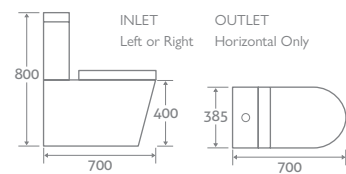

## TOILET

H 800 x W 385 x D 700

- Fully concealed pipes
- Including soft closing seat with quick release hinges for easy cleaning
- Eco flush 4.5/3l

15410 **£460**