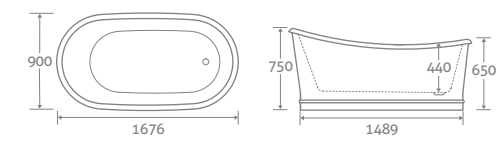

Matt Grey 69457 **£2159**