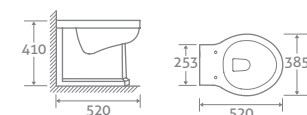

UNIVERSAL TOILET SEATS

Page 113