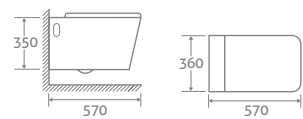

BASIN & PEDESTAL

H 830 x W 550 x D 420

- 1 tap hole

22433 **£208**