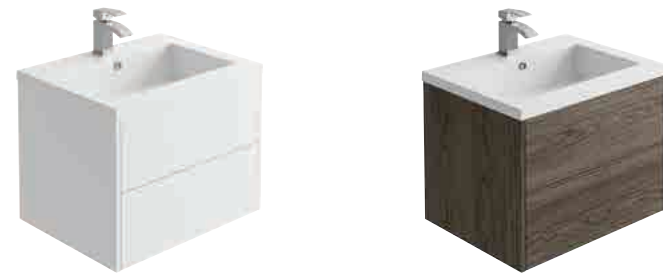

Grey Linear

BRAVO

WALL HUNG VANITY UNIT

- Including Polymarble basin
- Push open, soft close drawers

White