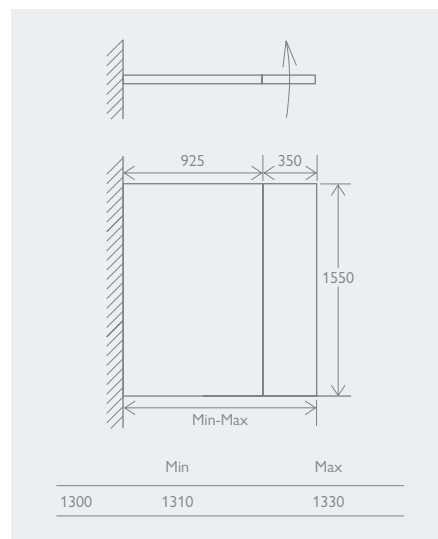

FEATURES
Easy Clean
8mm Toughened Glass
Solid Brass Hinges
Aluminium Profile

**10 YEAR
GUARANTEE**

FEATURES
Easy Clean
8mm Toughened Glass
Chrome or Black Finish
Aluminium Profile

**10 YEAR
GUARANTEE**

ROMA

1550
8mm

BATH SCREEN With Hinged Panel

Including 1200mm support bar which can be cut down for use with narrower baths
– Universally handed

1300   14447   **£478**

SARDINIA

1550
8mm

BATH SCREEN

Including 1200mm support bar which can be cut down for use with narrower baths
– Universally handed

Chrome	82111	£343
Matt Black	82112	£354