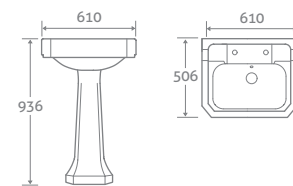

CLOAKROOM BASIN & PEDESTAL

H 936 x W 500 x D 310

- 2 tap holes

69451 **£213**