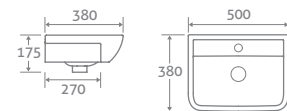

SEMI RECESSED BASIN

H 175 x W 500 x D 380

- 1 tap hole

12692	£158

BACK TO WALL TOILET

H 400 x W 350 x D 545

- Including soft closing seat with quick release hinges for easy cleaning
- Requires a cistern page 113

With Wrap Over Seat	15405	£270
With Slim Seat	80665	£287