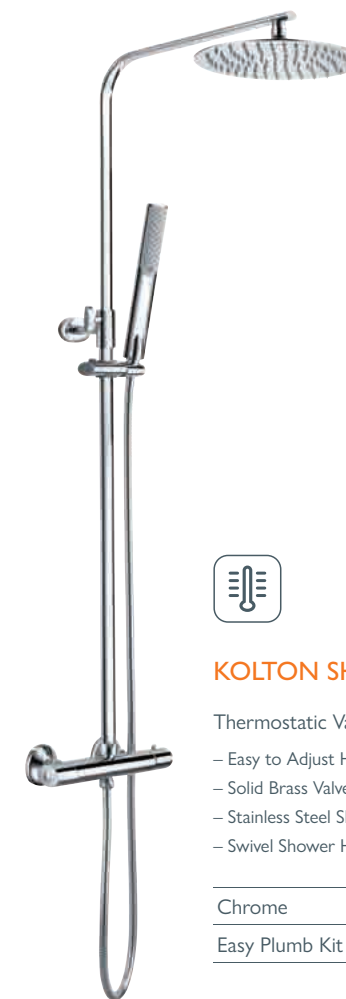

### TORINO SHOWER PACK

Thermostatic Valve, 0.3 Bar Min.

- Easy to Adjust Height
- Solid Brass Valve
- ABS Shower Head
- Swivel Shower Head

Chrome	17847	£494
Easy Plumb Kit	15561	£25

FEATURED TILE  
Tile Brochure Page 71