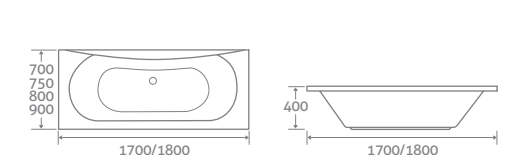

All prices include VAT.