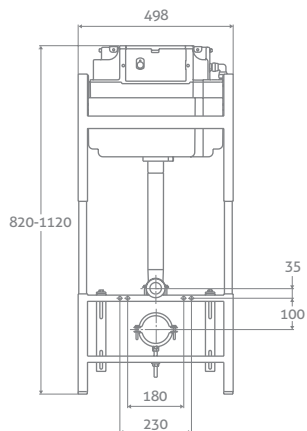

80604 **£1350**