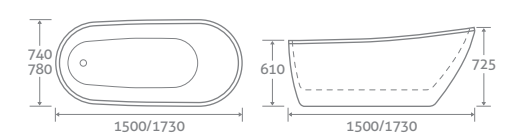

1500 x 740	14951	£1692
1730 x 780	14950	£1835