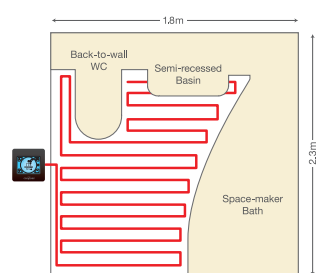

#### EXAMPLE:

Bathroom size – 2.3m x 1.8m = 4.14m<sup>2</sup>

Minus the space taken by the bathroom furniture leaves 1.73m<sup>2</sup>

Order the 26m Cable kit.

Add your choice of thermostat from the options below.