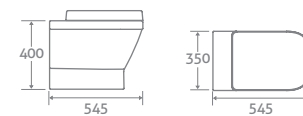

## BACK TO WALL TOILET

H 400 x W 350 x D 545

- Including soft closing seat with quick release hinges for easy cleaning
- Requires a cistern page 113

With Slim Seat	80668	<b>£340</b>
With Wrap Over Seat	15386	<b>£323</b>