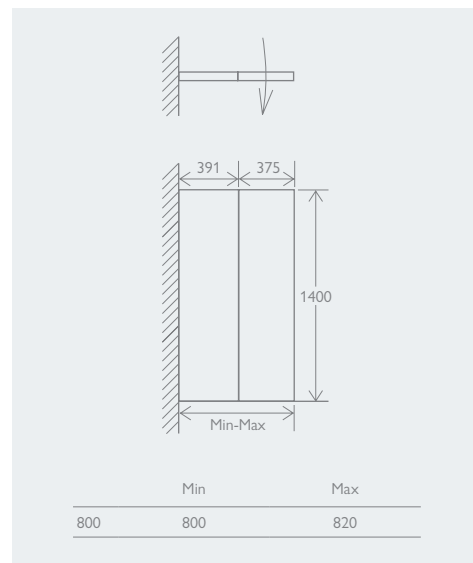

## FRAMELESS BATH SCREEN

- Aluminium profile
- Zinc alloy & brass hinges
- Universally handed

SINGLE

600	12536	£205
-----	-------	------

DOUBLE

800	12537	£353
-----	-------	------

TRIPLE

1200	12538	£480
------	-------	------