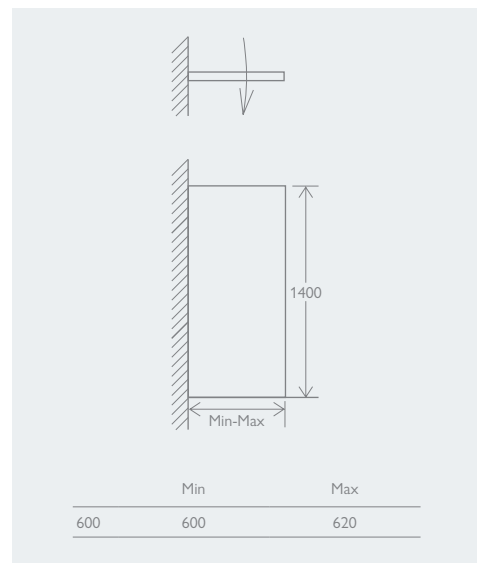

600	12536	£205

DOUBLE