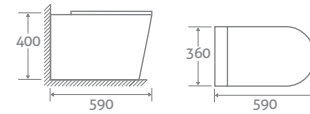

BASIN & PEDESTAL

H 830 x W 550 x D 420

- 1 tap hole

22433 **£208**