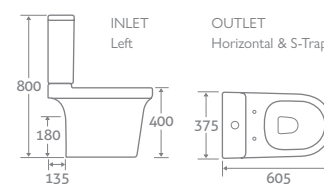

### TOILET

H 800 x W 375 x D 605

- Including soft closing seat with quick release hinges for easy cleaning
- Eco flush 4.5/3l

82404

£421