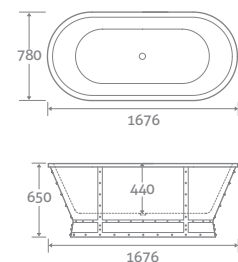

GLADSTONE

FREESTANDING ACRYLIC BATH

- Double skin acrylic
- Including waste

	Black Matt	Grey Matt	
1676 x 780	82152	82153	£2147

FLOOR STANDING
BATH SHOWER MIXERS
Pages 146-166