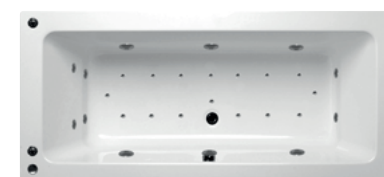

28 JET WHIRLPOOL & AIRSPA SYSTEM

– 12 Jet Whirlpool System & 16 Jet AirSpa System combined with all the same features
– Can be operated individually or together

111325 **£2950**