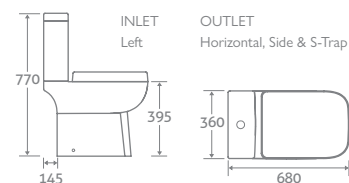

### TOILET

H 770 x W 360 x D 680

- Including soft closing seat with quick release hinges for easy cleaning
- Eco flush 4.5/3l

With Wrap Over Seat	17035	<b>£348</b>
With Slim Seat	80669	<b>£365</b>