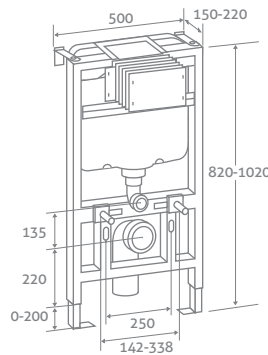

### 820 FRAME & CISTERN

H 820-1020 x W 500 x D 150-220

- Large dual flush push button 6/31
- Adjustable height
- Pneumatic flush
- Top & front access

PRIOR TO INSTALLATION IT IS RECOMMENDED TO PRE-FIT PAN TO FRAME TO ENSURE FIXING CENTRES ARE COMPATIBLE.