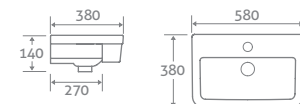

SEMI RECESSED BASIN

H 140 x W 580 x D 380

- 1 tap hole

12702	£154

BACK TO WALL TOILET

H 400 x W 350 x D 545

- Including soft closing seat with quick release hinges for easy cleaning
- Requires a cistern page 113

With Slim Seat	80668	£340
With Wrap Over Seat	15386	£323