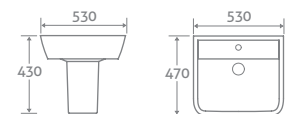

BASIN & SEMI PEDESTAL

H 430 x W 530 x D 470

- 1 tap hole

15809	£236