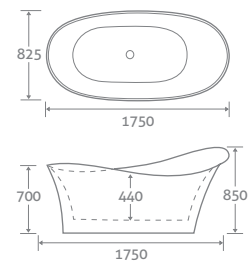

LYNX

FREESTANDING ACRYLIC BATH

- Double skin acrylic
- Including waste

1750 x 825   21728   **£1837**

FLOOR STANDING BATH SHOWER MIXERS
Pages 146-166