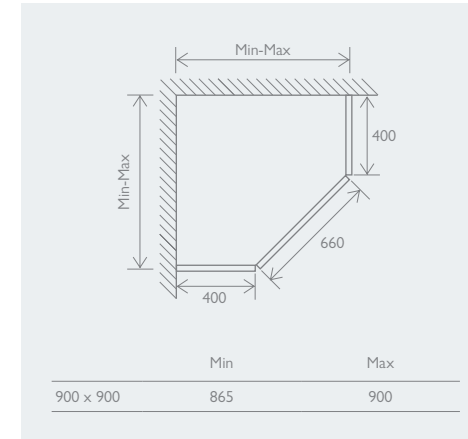

PENTA

PIVOT DOOR

900 x 900	17976	£722

PENTA SHOWER TRAY

900 x 900	18680	£225

SHOWER TRAY LEG SET

Raises shower tray to 130mm high

110mm	12793	£104

LOW PROFILE SHOWER WASTE

90mm	12794	£21

FEATURES

Sleek Frameless Design
Easy Clean, 8mm Toughened Glass
Solid Brass Handle & Hinges,
Aluminium Profile
Universally Handed

10 YEAR
GUARANTEE