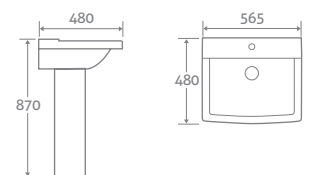

SQUARE BASIN & PEDESTAL

H 870 x W 565 x D 480

- 1 tap hole

15429	£242