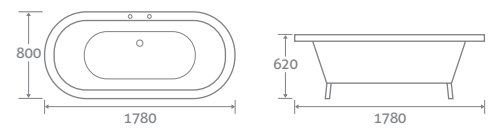

MEDFORD

FREESTANDING ACRYLIC BATH

- Chrome plated cast iron feet
- Double skin acrylic

1780 x 800	15457	£775
Waste	12618	£51

ARRYN

FREESTANDING ACRYLIC BATH

- Chrome plated cast iron feet
- Double skin acrylic
- Including waste

1730 x 750	69318	£1253

BOLTON

FREESTANDING ACRYLIC BATH

- Chrome plated cast iron feet
- Double skin acrylic
- Including waste

1500 x 780	69454	£1163
1800 x 865	69316	£1192

MORMONT

FREESTANDING ACRYLIC BATH

- Chrome plated cast iron feet
- Double skin acrylic
- Including waste

1500 x 735	69320	£1253

FLOOR STANDING BATH SHOWER MIXERS
Pages 146-166