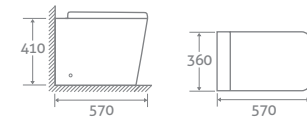

## BACK TO WALL TOILET

H 410 x W 360 x D 570

- Including soft closing seat with quick release hinges for easy cleaning
- Requires a cistern page 113

12712 **£324**