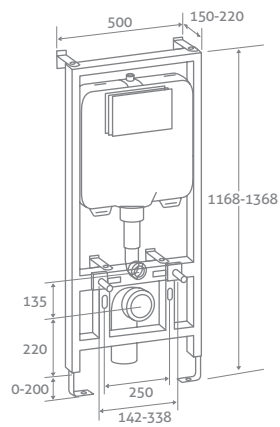

### 1200 FRAME & CISTERN

H 1168-1368 x W 500 x D 150-220

- Large dual flush push button 6/31
- Adjustable height
- Top & front access

PRIOR TO INSTALLATION IT IS RECOMMENDED TO PRE-FIT PAN TO FRAME TO ENSURE FIXING CENTRES ARE COMPATIBLE.