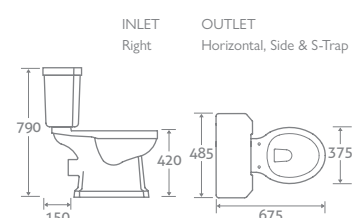

BACK TO WALL TOILET

H 410 x W 385 x D 520

- Excludes seat
- Requires a cistern page 113

69388 **£198**