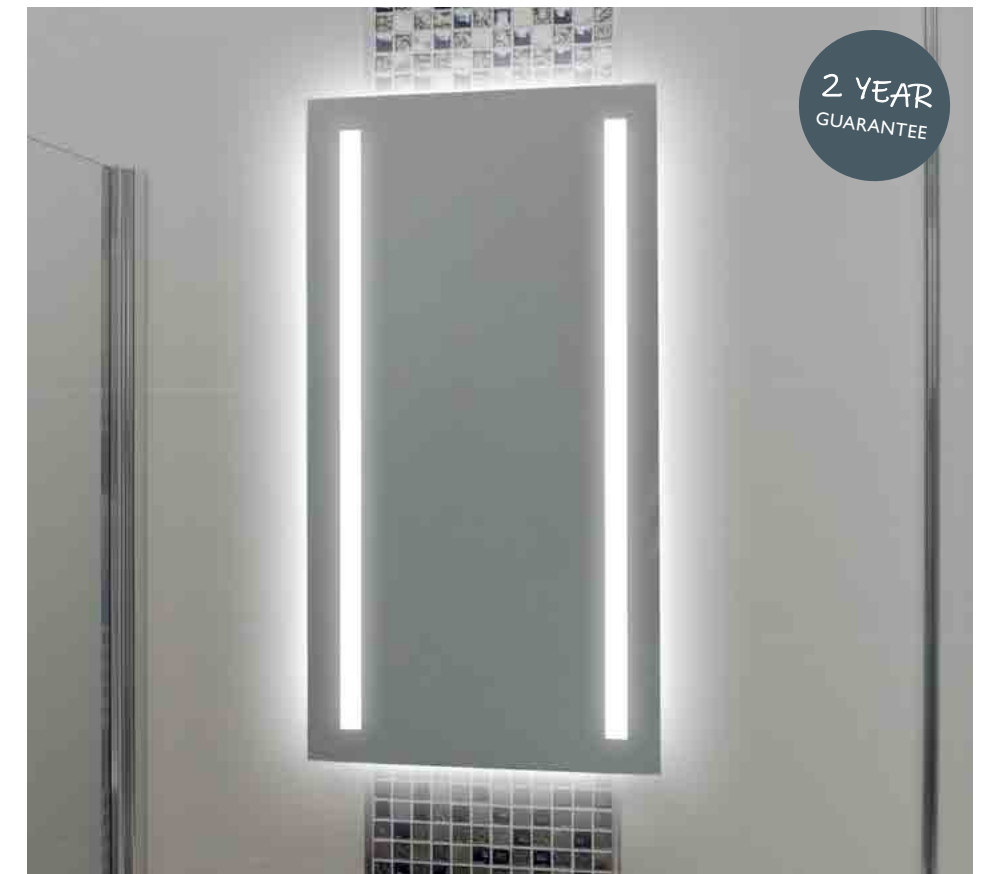

W 425 x H 800 x D 65	15347	£288