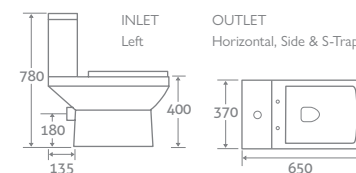

LUXOR

TOILET

H 820 x W 370 x D 650
– Including soft closing seat
– Eco flush 4.5/3l

22437

£393

FEATURED TILE
Tile Brochure Page 259

25 YEAR
GUARANTEE

GOSFORD

25 YEAR
GUARANTEE

TOILET

H 780 x W 370 x D 650
– Finished with an anti bacterial glaze
– Including soft closing seat with quick release hinges for easy cleaning
– Eco flush 4.5/3l

82401

£409

SURRY

25 YEAR
GUARANTEE

TOILET

H 880 x W 365 x D 655
– Finished with an anti bacterial glaze
– Including soft closing seat
– Dual flush 6/3l

15411

£403

WARWICK

TOILET

H 800 x W 380 x D 650
– Including soft closing seat with quick release hinges for easy cleaning
– Eco flush 4.5/3l

82405

£413

BACK TO WALL TOILET

H 410 x W 350 x D 500
– Including soft closing seat with quick release hinges for easy cleaning
– Requires a cistern page 113

82160

£350

FEATURES

Finished With An
Anti Bacterial Glaze

25 YEAR
GUARANTEE