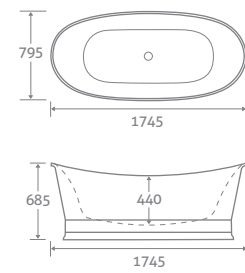

CANTERBURY

FREESTANDING ACRYLIC BATH

- 1745 x 795
- Double skin acrylic
- Including waste