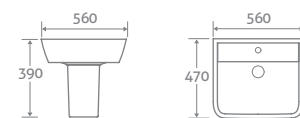

BASIN & SEMI PEDESTAL

H 390 x W 560 x D 470

- 1 tap hole

17036	£238