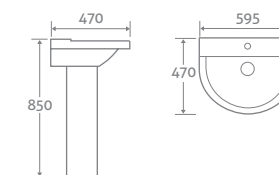

ROUND BASIN & PEDESTAL

H 850 x W 595 x D 470

- 1 tap hole

22436	£242