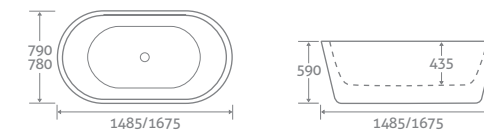

LAVADO

FREESTANDING ACRYLIC BATH

- Double skin acrylic
- Including waste

1700 x 790   12542   **£1692**

LAGUNA

FREESTANDING ACRYLIC BATH

- Double skin acrylic
- Including chrome waste

1700 x 800   69330   **£1369**

FLOOR STANDING BATH SHOWER MIXERS
Pages 146-166

NOVA

FREESTANDING ACRYLIC BATH

- Double skin acrylic
- Including waste

1485 x 790   21731   **£1245**

1675 x 780   21732   **£1311**

BAGNI

FREESTANDING ACRYLIC BATH

- Double skin acrylic
- Including waste

1670 x 785   15420   **£1201**

WALL MOUNTED BATH FILLERS
& BATH SHOWER MIXERS   Pages 150-156