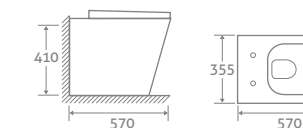

FEATURES

Rimless Design
Finished With An
Anti Bacterial Glaze

**25 YEAR
GUARANTEE**

FEATURES

Rimless Design

**25 YEAR
GUARANTEE**

NEO RIMLESS

TOILET

H 805 x W 380 x D 645

- Including soft closing seat with quick release hinges for easy cleaning
- Eco flush 4.5/3l

95191 **£488**

BACK TO WALL TOILET

H 405 x W 380 x D 530

- Including soft closing seat with quick release hinges for easy cleaning
- Requires a cistern page 113

95190 **£339**

FEATURED TILE
Tile Brochure Page 190

ZODIAC RIMLESS

TOILET

H 865 x W 360 x D 650

- Including soft closing seat with quick release hinges for easy cleaning
- Eco flush 4.5/3l

69452 **£528**

BACK TO WALL TOILET

H 410 x W 355 x D 570

- Including soft closing seat with quick release hinges for easy cleaning
- Requires a cistern page 113

69360 **£385**