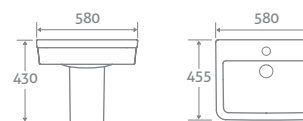

BASIN & SEMI PEDESTAL

H 430 x W 580 x D 455

- 1 tap hole

15810	£265