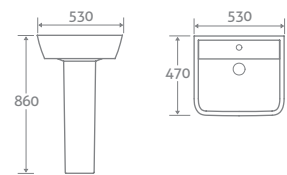

BASIN & PEDESTAL

H 860 x W 530 x D 470

- 1 tap hole

12691	£236

COMFORT HEIGHT BACK TO WALL TOILET

H 500 x W 350 x D 550

- Including soft closing seat with quick release hinges for easy cleaning
- Requires a cistern page 113

NOT COMPATIBLE WITH WC UNITS

With Wrap Over Seat	22434	£319
With Slim Seat	80666	£336