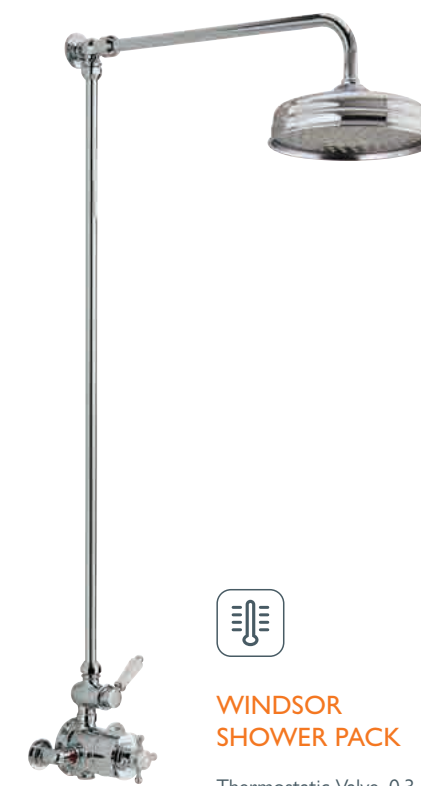

3 YEAR
GUARANTEE

WINDSOR SHOWER PACK

Thermostatic Valve, 0.3 Bar Min.
– Solid Brass Valve & Body
– Brass Shower Head

Chrome 22270 **£459**