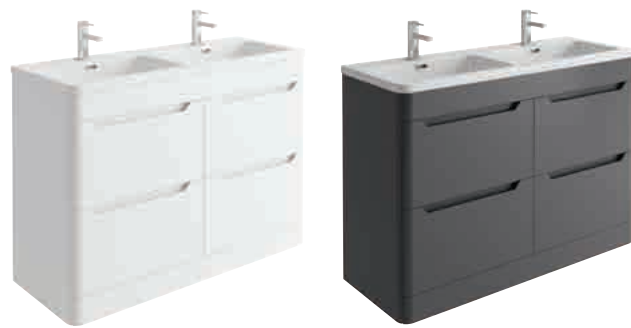

WALL HUNG SINGLE BASIN

		White	Charcoal	
600	H 510 x W 600 x D 460	80616	80617	£583
800	H 510 x W 800 x D 460	80618	80619	£647