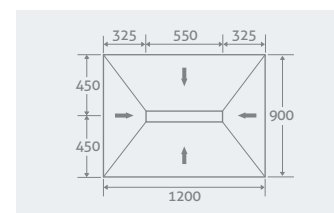

Four Falls
1200 x 900 x 30 37848 **£707**