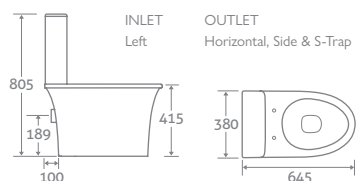

**25 YEAR  
GUARANTEE**

**NEO RIMLESS**

**TOILET**

H 805 x W 380 x D 645

- Including soft closing seat with quick release hinges for easy cleaning
- Eco flush 4.5/3l

95191 **£488**

**BACK TO WALL TOILET**

H 405 x W 380 x D 530