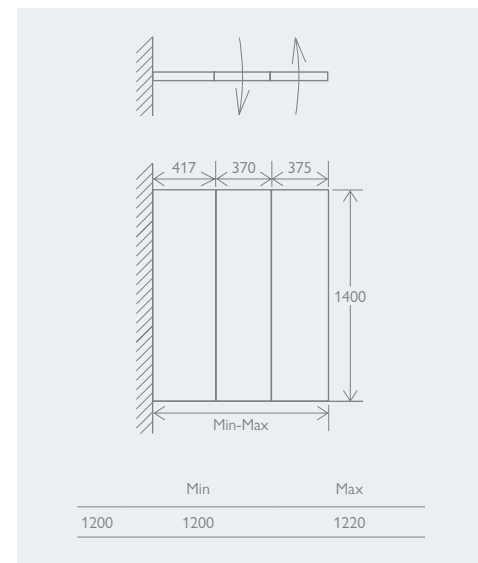

## FRAMELESS BATH SCREEN

- Aluminium profile
- Zinc alloy & brass hinges
- Universally handed

SINGLE

600	12536	£205
-----	-------	------

DOUBLE

800	12537	£353
-----	-------	------

TRIPLE

1200	12538	£480
------	-------	------