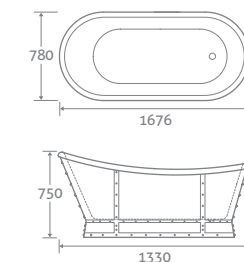

HUXLEY

FREESTANDING ACRYLIC BATH

- Double skin acrylic
- Including waste

	Black Matt	Grey Matt	
1676 x 780	82150	82151	£2254

FLOOR STANDING
BATH SHOWER MIXERS
Pages 146-166