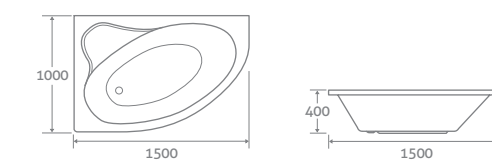

1500 x 1000
– Available left & right hand, left hand shown

Standard ACRYLIC				
Left Hand	230ltr	59604		£536
Right Hand	230ltr	59605		£536

Add a Revive whirlpool system from **£595**, see page 138

BATH PANEL				
Front	Height 510	59606		£155