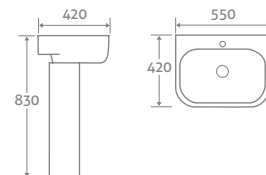

BACK TO WALL TOILET

1. H 400 x W 365 x D 565
2. Including soft closing seat with quick release hinges for easy cleaning
   - Requires a cistern page 113

12725 **£324**