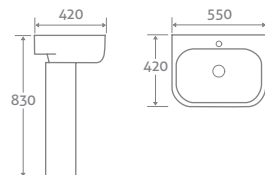

FEATURES

Toilets Are Finished With An Anti Bacterial Glaze

25 YEAR GUARANTEE