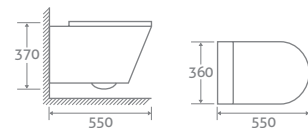

BACK TO WALL TOILET

H 400 x W 360 x D 590

- Including soft closing seat with quick release hinges for easy cleaning
- Requires a cistern page 113

21552 **£324**