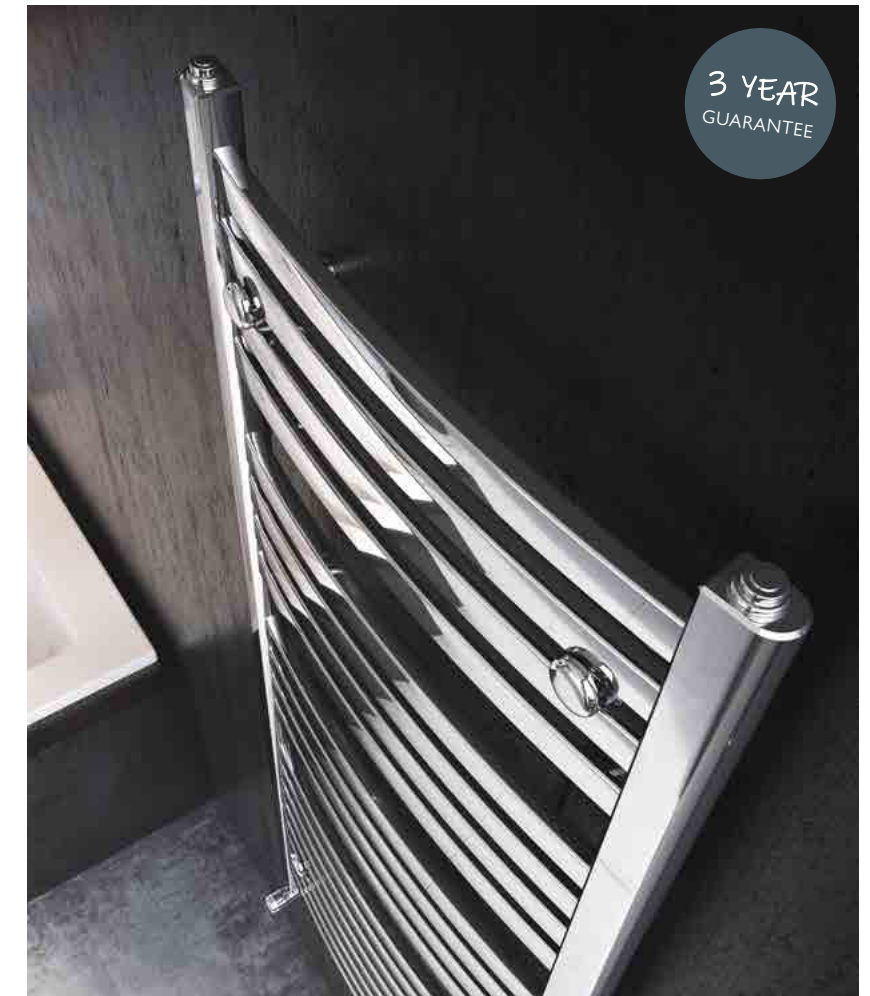

SYDNEY

HEATED TOWEL RAILS

Pipe Centres 460mm

	Chrome	BTU	
H 770 x W 500	15465	922	£216
H 1180 x W 500	15466	1140	£288
H 1600 x W 500	15467	1884	£432

3 YEAR
GUARANTEE