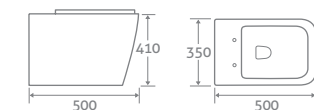

FEATURES

Finished With An
Anti Bacterial Glaze

25 YEAR
GUARANTEE