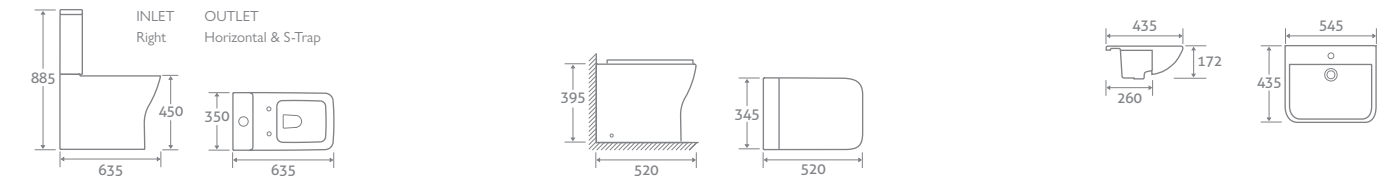

HARLEM

RIM LESS

RIMLESS TOILET

H 885 x W 350 x D 635

- Fully concealed pipes
- Including soft closing seat with quick release hinges for easy cleaning
- Eco flush 4.5/3l

82402 **£524**

RIM LESS

BACK TO WALL TOILET

H 395 x W 345 x D 520

- Including soft closing seat with quick release hinges for easy cleaning
- Requires a cistern page 113

83920 **£403**

SEMI RECESSED BASIN

H 172 x W 545 x D 435

- 1 tap hole

82242 **£175**