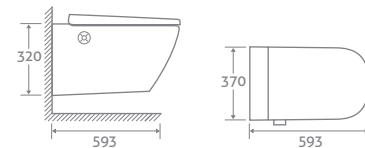

WALL HUNG SMART TOILET

H 320 x W 370 x D 593

80549 **£2119**