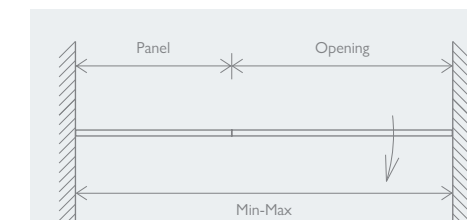

SHOWER TRAYS Pages 32-40

All prices include VAT.