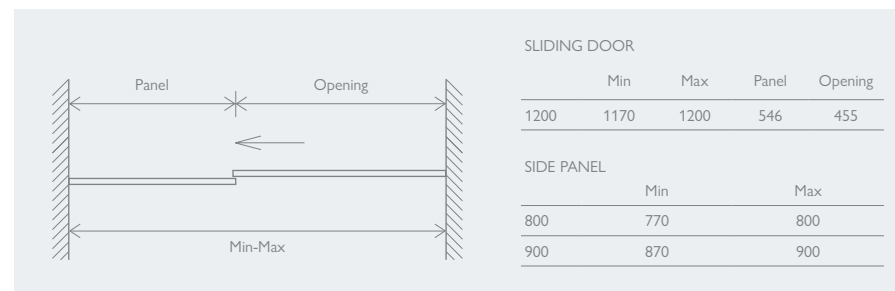

SIDE PANEL

800	12584	£286
900	12585	£298

SHOWER TRAYS Pages 32-40

MODUS

SLIDING DOOR

1000	12574	£460
1100	12575	£483
1200	12576	£497
1400	12577	£557
1500	12578	£592
1700	12579	£628

SIDE PANEL

700	17572	£254
760	12580	£254
800	12581	£271
900	12582	£286

SHOWER TRAYS Pages 32-40

All prices include VAT.