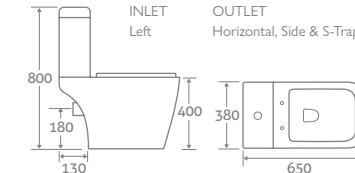

### TOILET

H 800 x W 380 x D 650  
 – Including soft closing seat with quick release hinges for easy cleaning  
 – Eco flush 4.5/3l

82405

£413