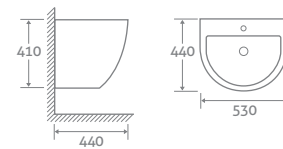

FEATURES

Comfort Height Toilet
Toilet Is Finished
With An Anti Bacterial
Glaze

25 YEAR
GUARANTEE