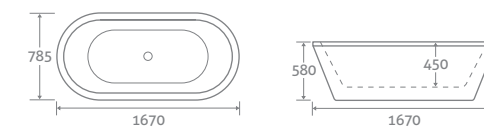

WALL MOUNTED BATH FILLERS
& BATH SHOWER MIXERS   Pages 150-156