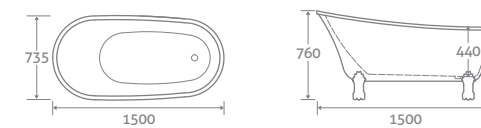

FLOOR STANDING BATH SHOWER MIXERS
Pages 146-166