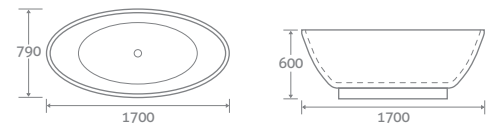

LAVADO

FREESTANDING ACRYLIC BATH

- Double skin acrylic
- Including waste

1700 x 790   12542   **£1692**

LAGUNA

FREESTANDING ACRYLIC BATH

- Double skin acrylic
- Including chrome waste

1700 x 800   69330   **£1369**

FLOOR STANDING BATH SHOWER MIXERS
Pages 146-166

NOVA

FREESTANDING ACRYLIC BATH

- Double skin acrylic
- Including waste

1485 x 790   21731   **£1245**

1675 x 780   21732   **£1311**

BAGNI

FREESTANDING ACRYLIC BATH

- Double skin acrylic
- Including waste

1670 x 785   15420   **£1201**

WALL MOUNTED BATH FILLERS
& BATH SHOWER MIXERS   Pages 150-156