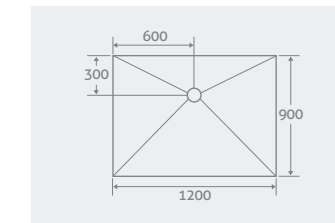

Offset Drain
1200 x 900 x 20 12855 **£285**