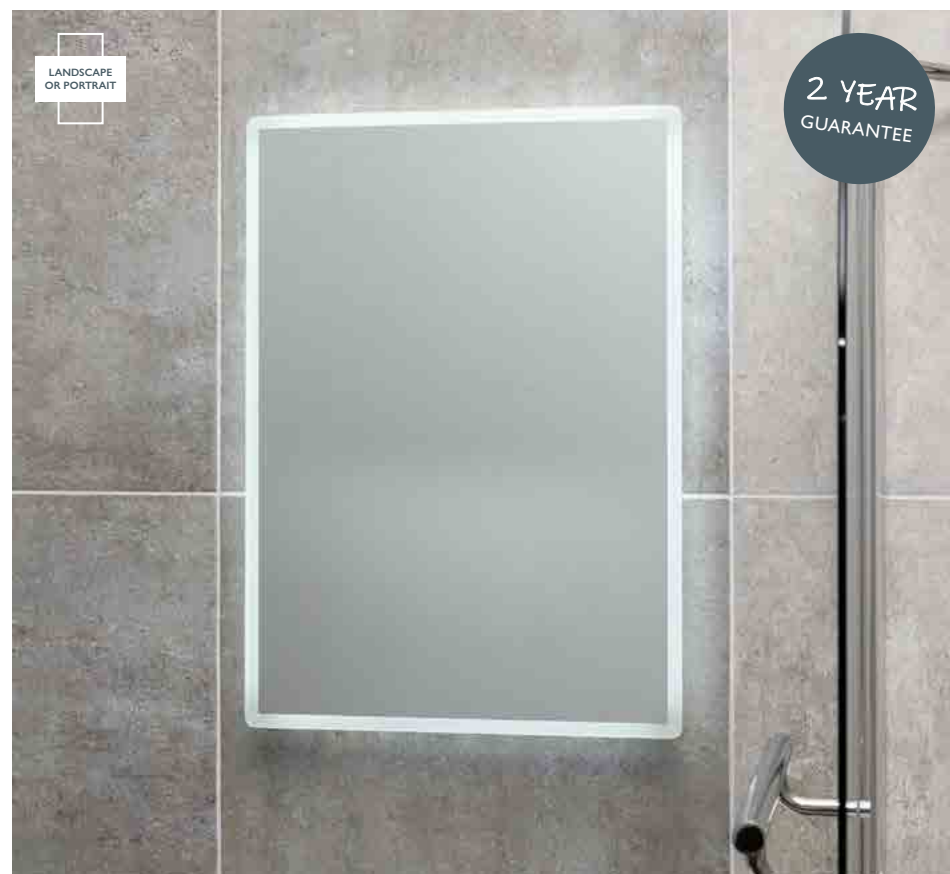

### JUBILEE LED MIRROR With Bluetooth Speakers

Infrared Sensor\*: Bottom With Mirror As Shown  
 Shaver Socket: Bottom With Mirror As Shown  
 – Demister pad

W 500 x H 700      24838      **£449**  
 W 600 x H 800      24840      **£465**