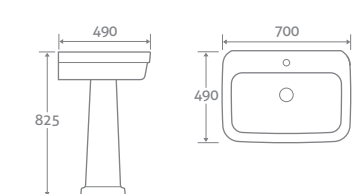

BASIN & PEDESTAL

H 825 x W 700 x D 490

- Comes with 1 tap hole and 2 pre-punched holes for the option of 3 tap holes

92806 **£433**