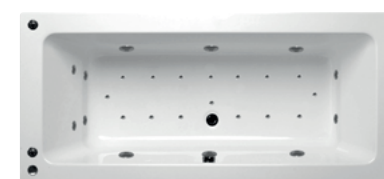

28 JET WHIRLPOOL & AIRSPA SYSTEM

– 12 Jet Whirlpool System & 16 Jet AirSpa System combined with all the same features
– Can be operated individually or together

111321 **£1875**