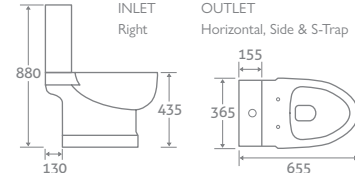

LUXOR

TOILET

H 820 x W 370 x D 650
– Including soft closing seat
– Eco flush 4.5/3l

22437

£393

FEATURED TILE
Tile Brochure Page 259

25 YEAR
GUARANTEE

GOSFORD

25 YEAR
GUARANTEE

TOILET

H 780 x W 370 x D 650
– Finished with an anti bacterial glaze
– Including soft closing seat with quick release hinges for easy cleaning
– Eco flush 4.5/3l

82401

£409

SURRY

25 YEAR
GUARANTEE

TOILET

H 880 x W 365 x D 655
– Finished with an anti bacterial glaze
– Including soft closing seat
– Dual flush 6/3l

15411

£403

WARWICK

TOILET

H 800 x W 380 x D 650
– Including soft closing seat with quick release hinges for easy cleaning
– Eco flush 4.5/3l

82405

£413

BACK TO WALL TOILET

H 410 x W 350 x D 500
– Including soft closing seat with quick release hinges for easy cleaning
– Requires a cistern page 113

82160

£350

FEATURES

Finished With An
Anti Bacterial Glaze

25 YEAR
GUARANTEE