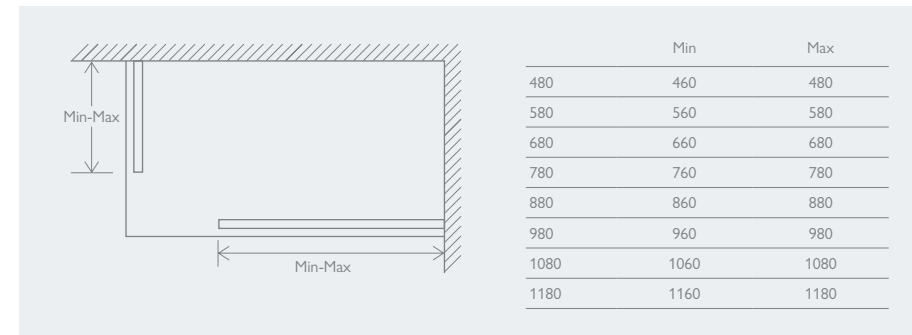

OSTEND

FIXED SHOWER SCREEN

Use as a Shower Screen or End Panel.
Ideal for use in Wetrooms - see Pages 42-44

CLEAR GLASS

Without Support Bar	Chrome		Black	
480	24181	£285	-	
580	24182	£315	-	
680	12587	£345	82096	£360
Including 800mm Support Bar	Chrome		Black	
780	24183	£375	-	
880	12588	£405	82099	£418
980	12589	£438	82102	£445
1080	24184	£466	-	
1180	12586	£497	82105	£498

FROSTED GLASS

Without Support Bar	Chrome		Black	
680	82097	£394	82098	£427
Including 800mm Support Bar	Chrome		Black	
880	82100	£428	82101	£440
980	82103	£474	82104	£484
1180	82106	£511	82107	£522

SUPPORT BARS

EXTENSION SUPPORT BAR

For larger trays or wet rooms (over 800 wide)

Chrome	Black
1200 12590 £118	82129 £127

CEILING ARM

Chrome	Black
800 111369 £112	111368 £121

ANGLED SUPPORT BAR

For use with screens up to 780

	Chrome	Black
For 480 & 580 Screens	24584 £57	-
For 680 Screens	24585 £62	82127 £72
For Screens Over 680	24586 £67	82128 £77