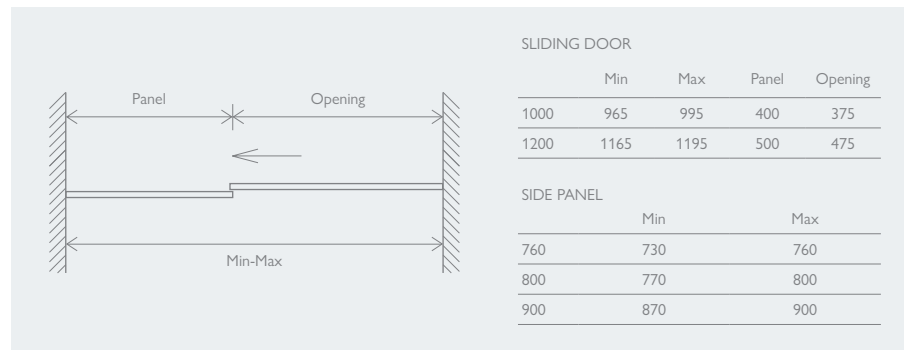

SIDE PANEL

760	12600	£212
800	12604	£219
900	12608	£228

SHOWER TRAYS Pages 32-40

GENOA

1850 6mm

HINGED DOOR

800	12564	£423
900	12566	£440
1200	12563	£483

SIDE PANEL

800	12565	£212
900	12568	£219