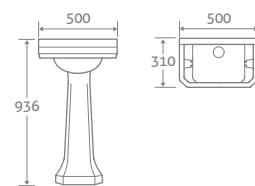

COUNTLESS

BASIN & PEDESTAL

H 936 x W 610 x D 506

- 2 tap holes

69450 **£237**

CLOAKROOM BASIN & PEDESTAL

H 936 x W 500 x D 310

- 2 tap holes

69451 **£213**

SEMI RECESSED BASIN

H 193 x W 550 x D 442

- 1 tap hole

69389 **£175**

HIGH LEVEL TOILET

H 2100 x W 515 x D 650

- Including lever, fittings and pipe pack
- Excludes seat
- 6l flush

82399 **£521**

LOW LEVEL TOILET

H 950 x W 480 x D 650

- Including lever and pipe pack
- Excludes seat
- Dual flush 6/4l

82400 **£404**

TOILET

H 790 x W 485 x D 675

- Excludes seat
- Dual flush 6/4l

69449 **£338**

BACK TO WALL TOILET

H 410 x W 385 x D 520

- Excludes seat
- Requires a cistern page 113

69388 **£198**

UNIVERSAL TOILET SEATS

Page 113

FEATURES

Toilets Are Finished With An Anti Bacterial Glaze

25 YEAR GUARANTEE