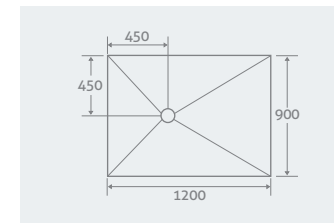

Offset Drain
1200 x 900 x 20 12854 **£285**