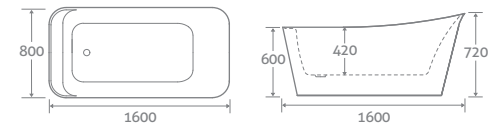

CITADEL

FREESTANDING ACRYLIC BATH

- Suitable for deck mount taps
- Double skin acrylic
- Including chrome waste

1600 x 800   77917   **£1744**

TYRELL

FREESTANDING ACRYLIC BATH

- Suitable for deck mount taps
- Double skin acrylic
- Including chrome waste

1600 x 800   77916   **£1645**

DECK MOUNTED BATH FILLERS
& BATH SHOWER MIXERS   Pages 148-163

MILANO

FREESTANDING ACRYLIC BATH

- Suitable for deck mount taps
- Double skin acrylic
- Including waste

1500 x 780   69333   **£1511**
1680 x 800   21736   **£1837**

EVA

FREESTANDING ACRYLIC BATH

- Back to wall design
- Double skin acrylic
- Including waste

1700 x 800   69331   **£1376**

WALL MOUNTED BATH FILLERS
& BATH SHOWER MIXERS   Pages 150-156