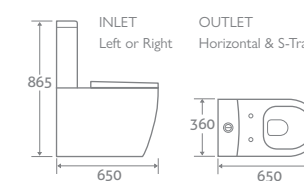

TOILET

H 865 x W 360 x D 650

- Including soft closing seat with quick release hinges for easy cleaning
- Eco flush 4.5/3l

69452 **£528**

BACK TO WALL TOILET

H 410 x W 355 x D 570

- Including soft closing seat with quick release hinges for easy cleaning
- Requires a cistern page 113

69360 **£385**