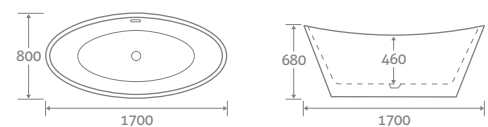

FLOOR STANDING BATH SHOWER MIXERS
Pages 146-166