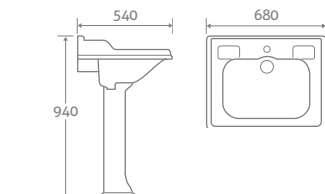

BASIN & PEDESTAL

H 940 x W 680 x D 540

- Comes with 1 tap hole and 2 pre-punched holes for the option of 3 tap holes

92804 **£514**