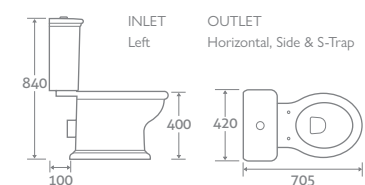

TOILET

H 840 x W 420 x D 705
– Excludes seat
– Dual flush 6/3l

92811 **£670**