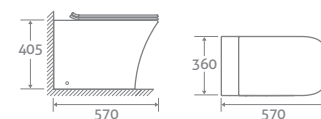

### BACK TO WALL TOILET

H 405 x W 360 x D 570

- Including soft closing seat with quick release hinges for easy cleaning
- Requires a cistern page 113

69882 **£330**