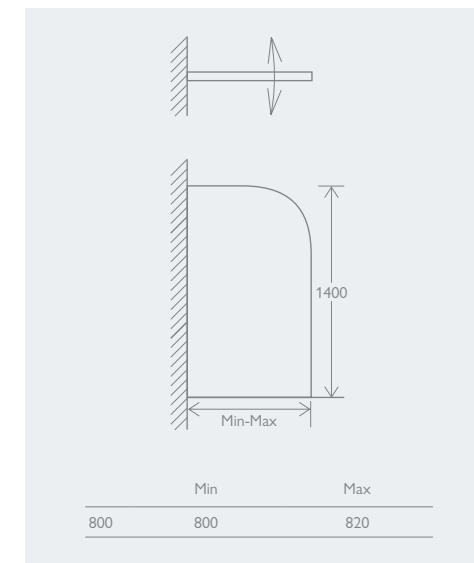

## FRAMELESS BATH SCREEN

- Aluminium profile
- Universally handed

SINGLE

800	12551	£220
-----	-------	------

SINGLE CURVED

800	12552	£220
-----	-------	------

DOUBLE

Without Towel Rail	12550	£268
With Towel Rail	12553	£288