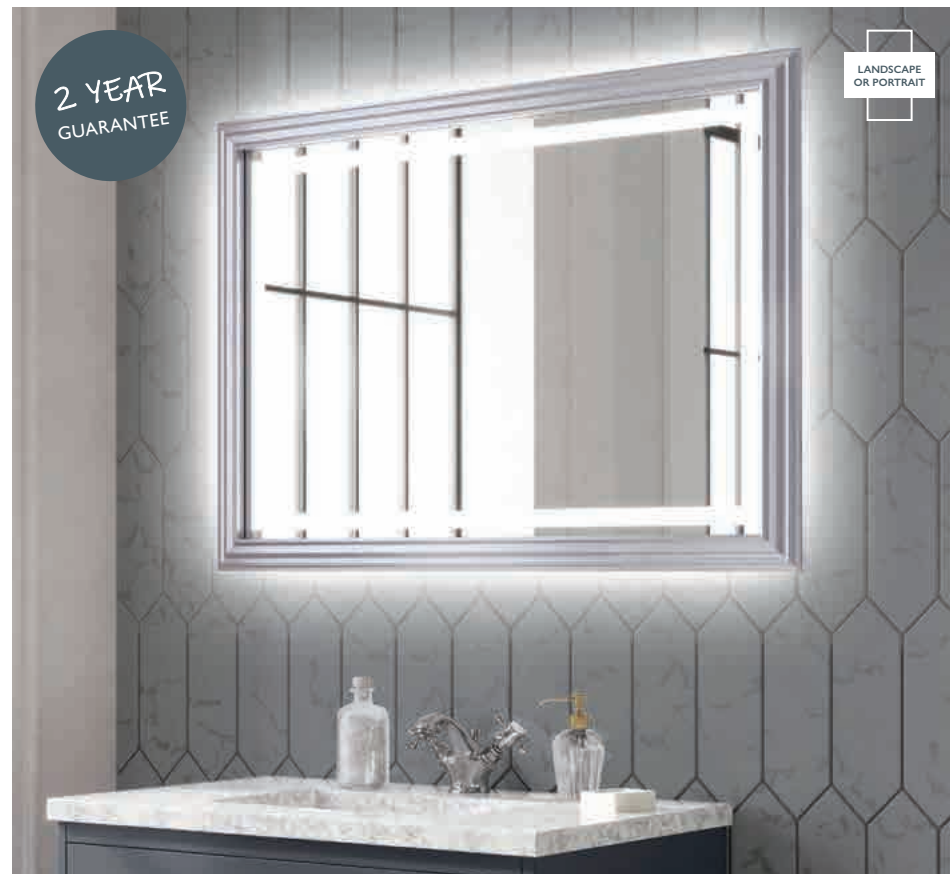

Low Energy LED	Infrared Sensor*	Touch Switch	Demister Pad	Landscape or Portrait	Shaver Socket	Bluetooth Speakers	Backlit
ATHENS	•	-	•	-	-	-	-	-
CUMBERLAND	•	•	-	•	•	-	-	•

*All sensors must be a minimum of 150mm away from any surface, including side walls. LED lights are cool white 6400k. Demister pads are either 310 x 450mm or 250 x 350.