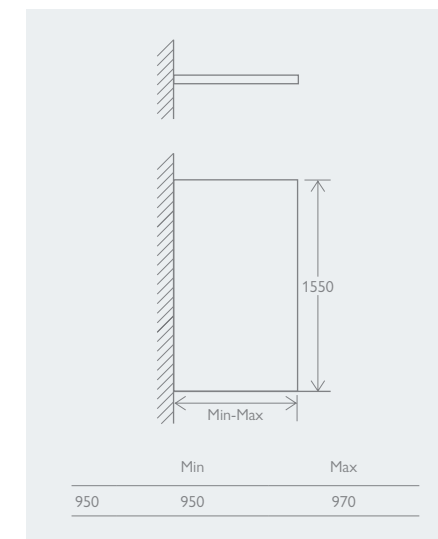

BATH SCREEN

Including 1200mm support bar which can be cut down for use with narrower baths
– Universally handed

Chrome	82111	£343
Matt Black	82112	£354