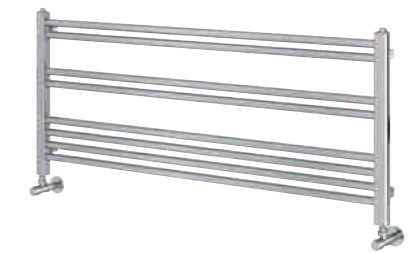

3 YEAR
GUARANTEE

NOVA CHROME

HEATED TOWEL RAILS

VERTICAL	Chrome	BTU	Pipe Centres	
H 770 x W 500	12674	1084	460	£150
H 770 x W 600	24146	1358	560	£158
H 1200 x W 400	15007	1117	360	£203
H 1200 x W 500	12672	1555	460	£223
H 1200 x W 600	24148	1920	560	£225
H 1800 x W 500	12673	2485	460	£417
H 1800 x W 600	24149	3086	560	£420

3 YEAR
GUARANTEE

HORIZONTAL	Chrome	BTU	Pipe Centres	
H 500 x W 980	24153	990	940	£170
H 500 x W 1180	24152	1162	1140	£195

NOVA

HEATED TOWEL RAILS

Pipe centres 460mm

	White	BTU	
H 770 x W 500	69269	1576	£123
H 1200 x W 500	69270	2260	£190
H 1800 x W 500	69271	3612	£222

	Anthracite	Brown Metallic	BTU	
	24168	24171	1694	£144
	24169	24172	2407	£214
	24170	24173	3856	£397

ELECTRIC HEATED TOWEL RAILS

Pipe centres 460mm

	Chrome	BTU	
H 770 x W 500	24151	818	£262
H 1200 x W 500	24150	1227	£311

3 YEAR
GUARANTEE