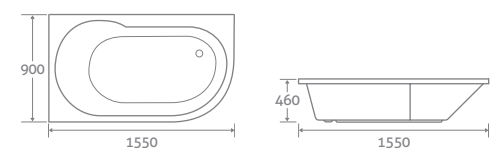

1550 x 900
– Available left & right hand, left hand shown

super-strong ACRYLIC				
Left Hand	222ltr	59602		£669
Right Hand	222ltr	59601		£669

Standard ACRYLIC				
Left Hand	222ltr	92421		£496
Right Hand	222ltr	92422		£496

BATH PANEL				
Front	Height 520	59603		£186

Add a Revive whirlpool system from **£595**, see page 138

LIBRA

super-strong ACRYLIC				
1480 x 685	162ltr	12543		£355
1580 x 685	174ltr	12544		£355
1680 x 685	186ltr	12545		£355
1680 x 745	222ltr	92394		£404
1780 x 780	240ltr	92395		£452

Add a Revive whirlpool system from **£595**, see page 138 (AirSpa & Electronic Systems can't be added to the 1480 & 1580 baths)