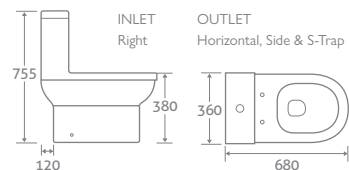

### TOILET

H 755 x W 360 x D 680

- Including soft closing seat with quick release hinges for easy cleaning
- Eco flush 4.5/3l

15399 **£410**