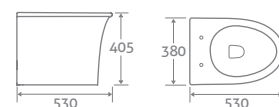

- Including soft closing seat with quick release hinges for easy cleaning
- Requires a cistern page 113

95190 **£339**

**FEATURED TILE**  
Tile Brochure Page 190

**ZODIAC RIMLESS**

**TOILET**

H 865 x W 360 x D 650