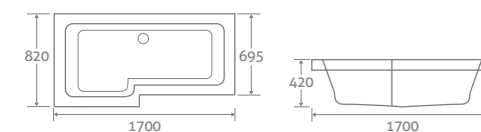

Standard ACRYLIC

Left Hand	262ltr	92418	£394
Right Hand	262ltr	92419	£394

Add a Revive whirlpool system from £595, see page 138

BATH SCREENS

- Aluminium profile
- Fixed screen includes support bar

Pivot (above)	69245	£252
Fixed (right)	12520	£182