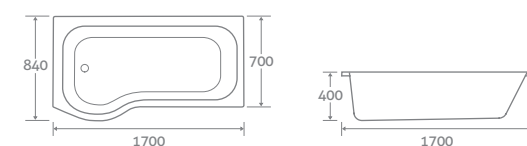

### P SHAPE SHOWER BATH

1700 x 840/700

- Including front panel and screen
- Available left and right hand, left hand shown