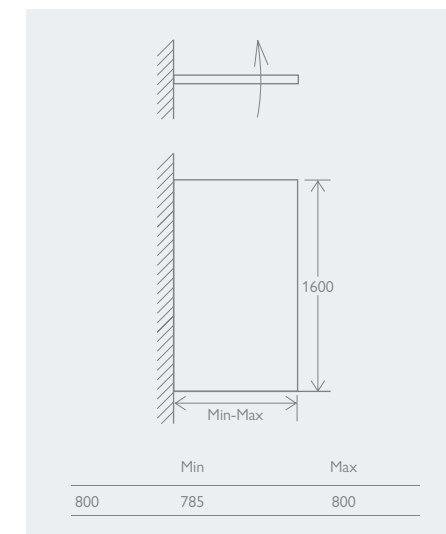

BATH SCREENS

If you want a shower and a bath but you don't have the space for a separate shower enclosure our bath screens offer a neat, practical and stylish solution.

FEATURED TILES
Tile Brochure Page 24 & 33

FEATURES

Easy Clean
8mm Toughened Glass
Solid Brass Hinges
Aluminium Profile

10 YEAR
GUARANTEE

LAVA

BATH SCREEN

— Universally handed

Without Towel Rail	92507	£343
With Towel Rail	92508	£381

All prices include VAT.