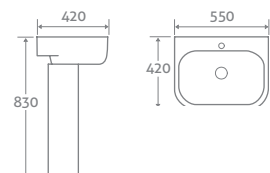

BACK TO WALL TOILET

H 410 x W 360 x D 570

- Including soft closing seat with quick release hinges for easy cleaning
- Requires a cistern page 113

12712 **£324**