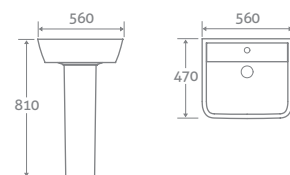

BASIN & PEDESTAL

H 810 x W 560 x D 470

- 1 tap hole

17034	£238