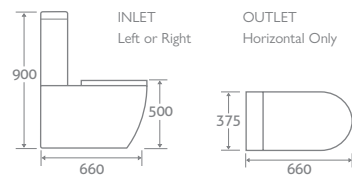

WALL HUNG TOILET

1. H 380 x W 370 x D 560
2. Including soft closing seat with quick release hinges for easy cleaning
   - Requires a mounting frame with cistern page 112

12726 **£324**