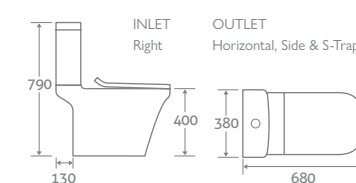

### TOILET

H 790 x W 380 x D 680

- Including soft closing seat with quick release hinges for easy cleaning
- Eco flush 4.5/3l

22435	<b>£448</b>
-------	-------------