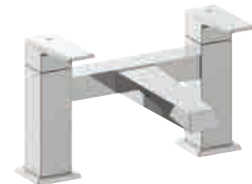

BATH FILLER

0.5 bar min.

Chrome 95834 **£270**