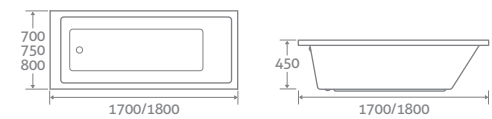

super-strong ACRYLIC				
1700 x 700	191ltr	92400		£500
1700 x 750	240ltr	92401		£500
1800 x 800	260ltr	92402		£566

Add a Revive whirlpool system from **£595**, see page 138 (can't be added to the 1700 x 700 bath)

APOLLO