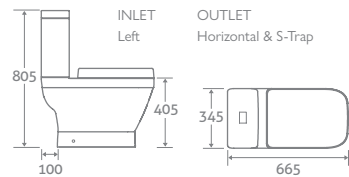

## TOILET

H 805 x W 345 x D 665

- Including soft closing seat with quick release hinges for easy cleaning
- Eco flush 4.5/3l

With Slim Seat	80667	<b>£461</b>
With Wrap Over Seat	15385	<b>£444</b>