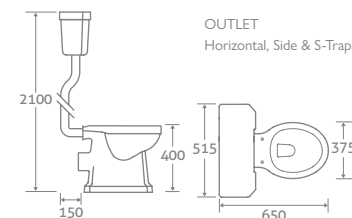

LOW LEVEL TOILET

H 950 x W 480 x D 650

- Including lever and pipe pack
- Excludes seat
- Dual flush 6/4l

82400 **£404**