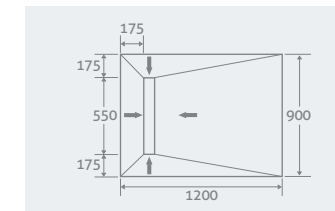

Four Falls
1200 x 900 x 30 37847 **£707**