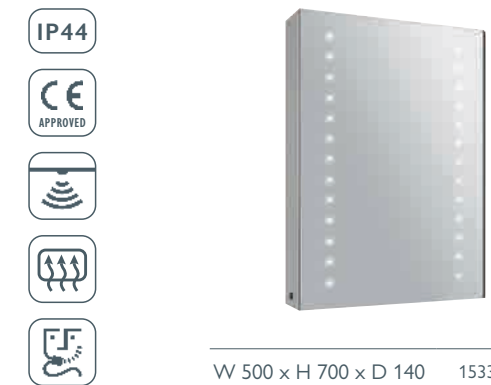

W 500 x H 700 x D 140 15331 **£650**

	Low Energy LED	Infrared Sensor*	Touch Switch	Demister Pad	Landscape or Portrait	Shaver Socket	Bluetooth Speakers	Backlit
THIVA	•	•	–	•	–	•	–	–
OSHA	•	•	–	•	–	•	–	–

	Low Energy LED	Infrared Sensor*	Touch Switch	Demister Pad	Landscape or Portrait	Shaver Socket	Bluetooth Speakers	Backlit
LARA	•	•	–	•	–	•	–	–
ANGEL	•	•	–	•	–	•	–	–

*All sensors must be a minimum of 150mm away from any surface, including side walls. LED lights are cool white 6400k. Demister pads are either 310 x 450mm or 250 x 350.