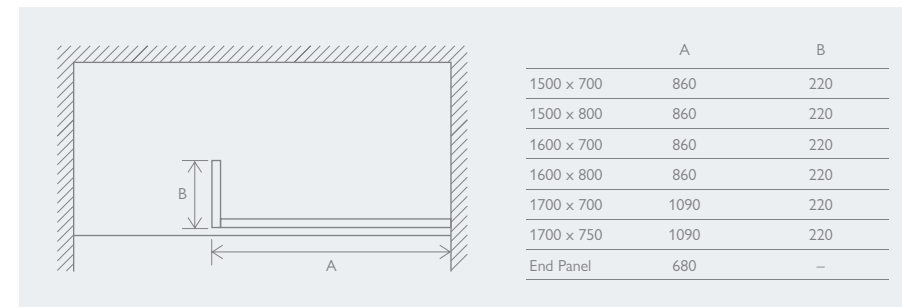

RIO

2040 8mm

WALK IN ENCLOSURE

Includes: Fixed Screen, Fixed Return Panel, Support Bar & 40mm Low Profile Shower Tray

Tray Size	Chrome		Black	
1500 x 700	15449	£913	82388	£930
1500 x 800	15450	£922	82389	£939
1600 x 700	15451	£937	83928	£954
1600 x 800	15452	£937	83929	£954
1700 x 700	15453	£1008	82390	£1026
1700 x 800	15454	£1008	82391	£1026
End Panel	12609	£264	82110	£278
90mm Waste	12794	£21	-	

FEATURED TILE
Tile Brochure Page 203