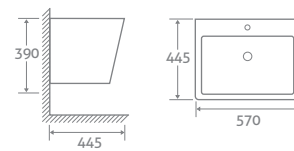

EPERNAY

TOILET

H 840 x W 375 x D 665

- Fully concealed pipes
- Including soft closing seat with quick release hinges for easy cleaning
- Eco flush 4.5/3l

15412 **£460**

WALL HUNG TOILET

H 350 x W 360 x D 570

- Including soft closing seat with quick release hinges for easy cleaning
- Requires a mounting frame with cistern page 112

12713 **£324**

BASIN & PEDESTAL

H 830 x W 550 x D 420

- 1 tap hole

22433 **£208**

BACK TO WALL TOILET

H 410 x W 360 x D 570

- Including soft closing seat with quick release hinges for easy cleaning
- Requires a cistern page 113

12712 **£324**

WALL HUNG BASIN

H 390 x W 570 x D 445

- 1 tap hole

12714 **£279**

FEATURES

Toilet Is Finished With An Anti Bacterial Glaze

25 YEAR GUARANTEE

FEATURED TILE
Tile Brochure Page 178