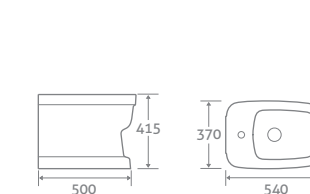

### BIDET

H 415 x W 370 x D 540

- Comes with 1 tap hole and 2 pre-punched holes for the option of 3 tap holes

84941 **£315**