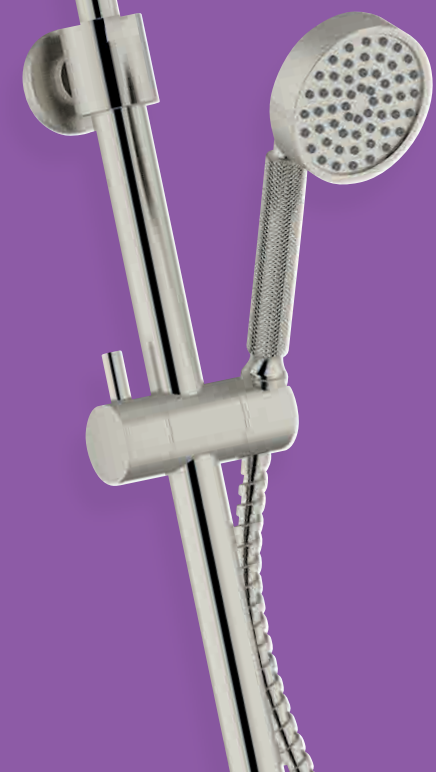

## KEY

 2000 Max. Height	 Quick Release Rollers	 8mm Glass Thickness
 Easy Clean Glass	 Antibacterial Glaze	 Thermostatic Valve

Designed with you in mind, our showers section is packed with innovative products with features to help make your life easier and more stylish, including shower doors with easy clean glass, quick release rollers, front access installation and hidden fixings to give a sleek and stylish look.