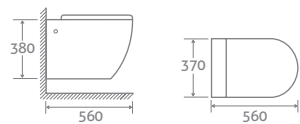

BASIN & PEDESTAL

1. H 830 x W 550 x D 420
2. 1 tap hole

22433 **£208**