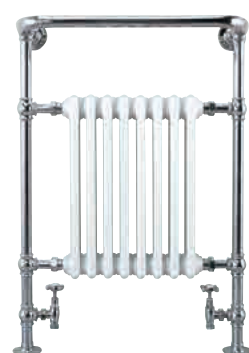

HILTON

HEATED TOWEL WARMER

Pipe centres 454mm plus valves

	Chrome	BTU	
H 940 x W 600	12683	1440	£537