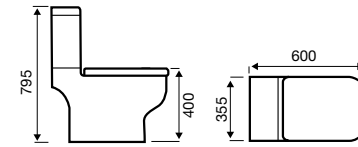

Opus Sanitaryware

Close-Coupled WC