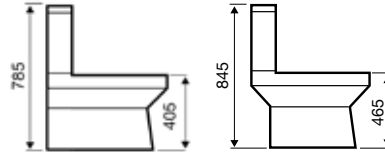

Close-to-Wall & Comfort Height WCs