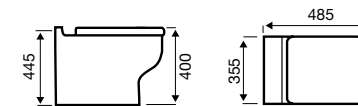

## Opus Sanitaryware

Close-Coupled WC

Close-to-Wall WC

Comfort Height WC

Back-to-Wall WC

Basin & Pedestal

**Pure Sanitaryware**

Close-Coupled WC