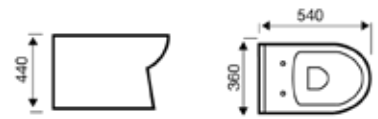

## Life Sanitaryware

Close-Coupled WC

Close-to-Wall & Comfort Height WCs

Back-to-Wall WC

Comfort Height Back-to-Wall WC

450 / 500mm 1th Basin

550mm 1th Basin & Pedestal