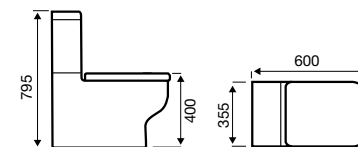

Close-to-Wall WC