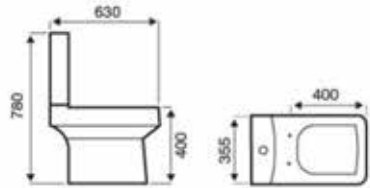

SIZES

& TECHNICAL DRAWINGS

Embrace Sanitaryware

Close-Coupled WC