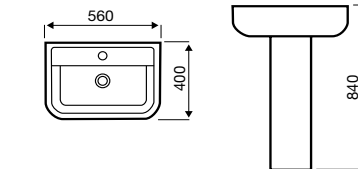

## Opus Sanitaryware

Close-Coupled WC

Close-to-Wall WC

Comfort Height WC

Back-to-Wall WC

Basin & Pedestal

**Pure Sanitaryware**

Close-Coupled WC