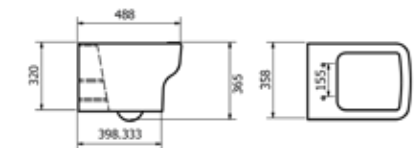

Wall-Hung WC

Basin & Pedestal

**Korsika Sanitaryware**

Close-Coupled WC

Back-to-Wall WC

Wall-Hung WC

Basin & Pedestal