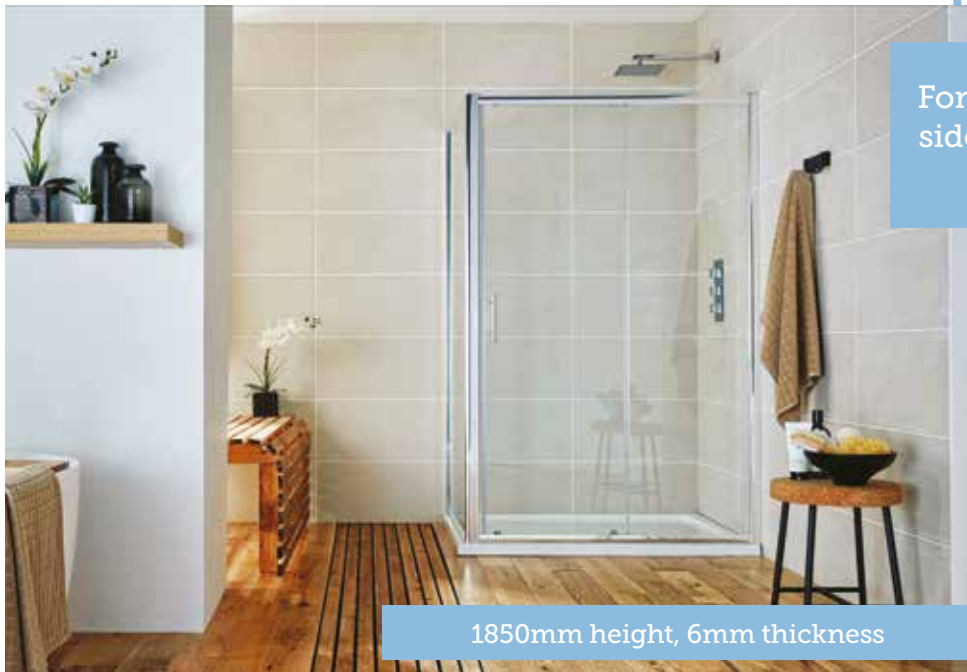

Both ranges feature:

- Toughened Safety Glass   ▶ Large Wall Adjustment
- Smooth Sliding   ▶ AcquaShield Glass Treatment
- Reversible Design

For compatible side panels see page 35

S6 Range

	Adjustment	Aperture	
1000mm			
GLASS013	950-990mm	390mm	£293.00
1100mm			
GLASS014	1050-1090mm	430mm	£302.00
1200mm			
GLASS015	1150-1190mm	490mm	£317.00
1400mm			
GLASS016	1350-1390mm	580mm	£387.00
1700mm			
GLASS032	1650-1690mm	640mm	£416.00

S8 Range

	Adjustment	Aperture	
1000mm			
SCUD10SLID	950-990mm	385mm	£469.00
1100mm			
SCUD11SLID	1050-1090mm	432mm	£493.00
1200mm			
SCUD12SLID	1150-1190mm	470mm	£513.00
1400mm			
SCUD14SLID	1350-1390mm	585mm	£534.00
1600mm			
SCUD16SLID	1550-1590mm	635mm	£543.00
1700mm			
SCUD17SLID	1650-1690mm	635mm	£556.00

For compatible side panels see page 35

1850mm height, 6mm thickness

1900mm height, 8mm thickness

SLIDING

SHOWER DOORS