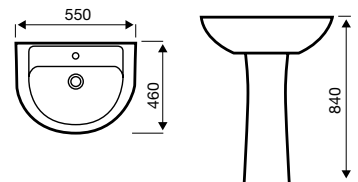

## Life Sanitaryware

Close-Coupled WC

Close-to-Wall & Comfort Height WCs

Back-to-Wall WC

Comfort Height Back-to-Wall WC

450 / 500mm 1th Basin

550mm 1th Basin & Pedestal