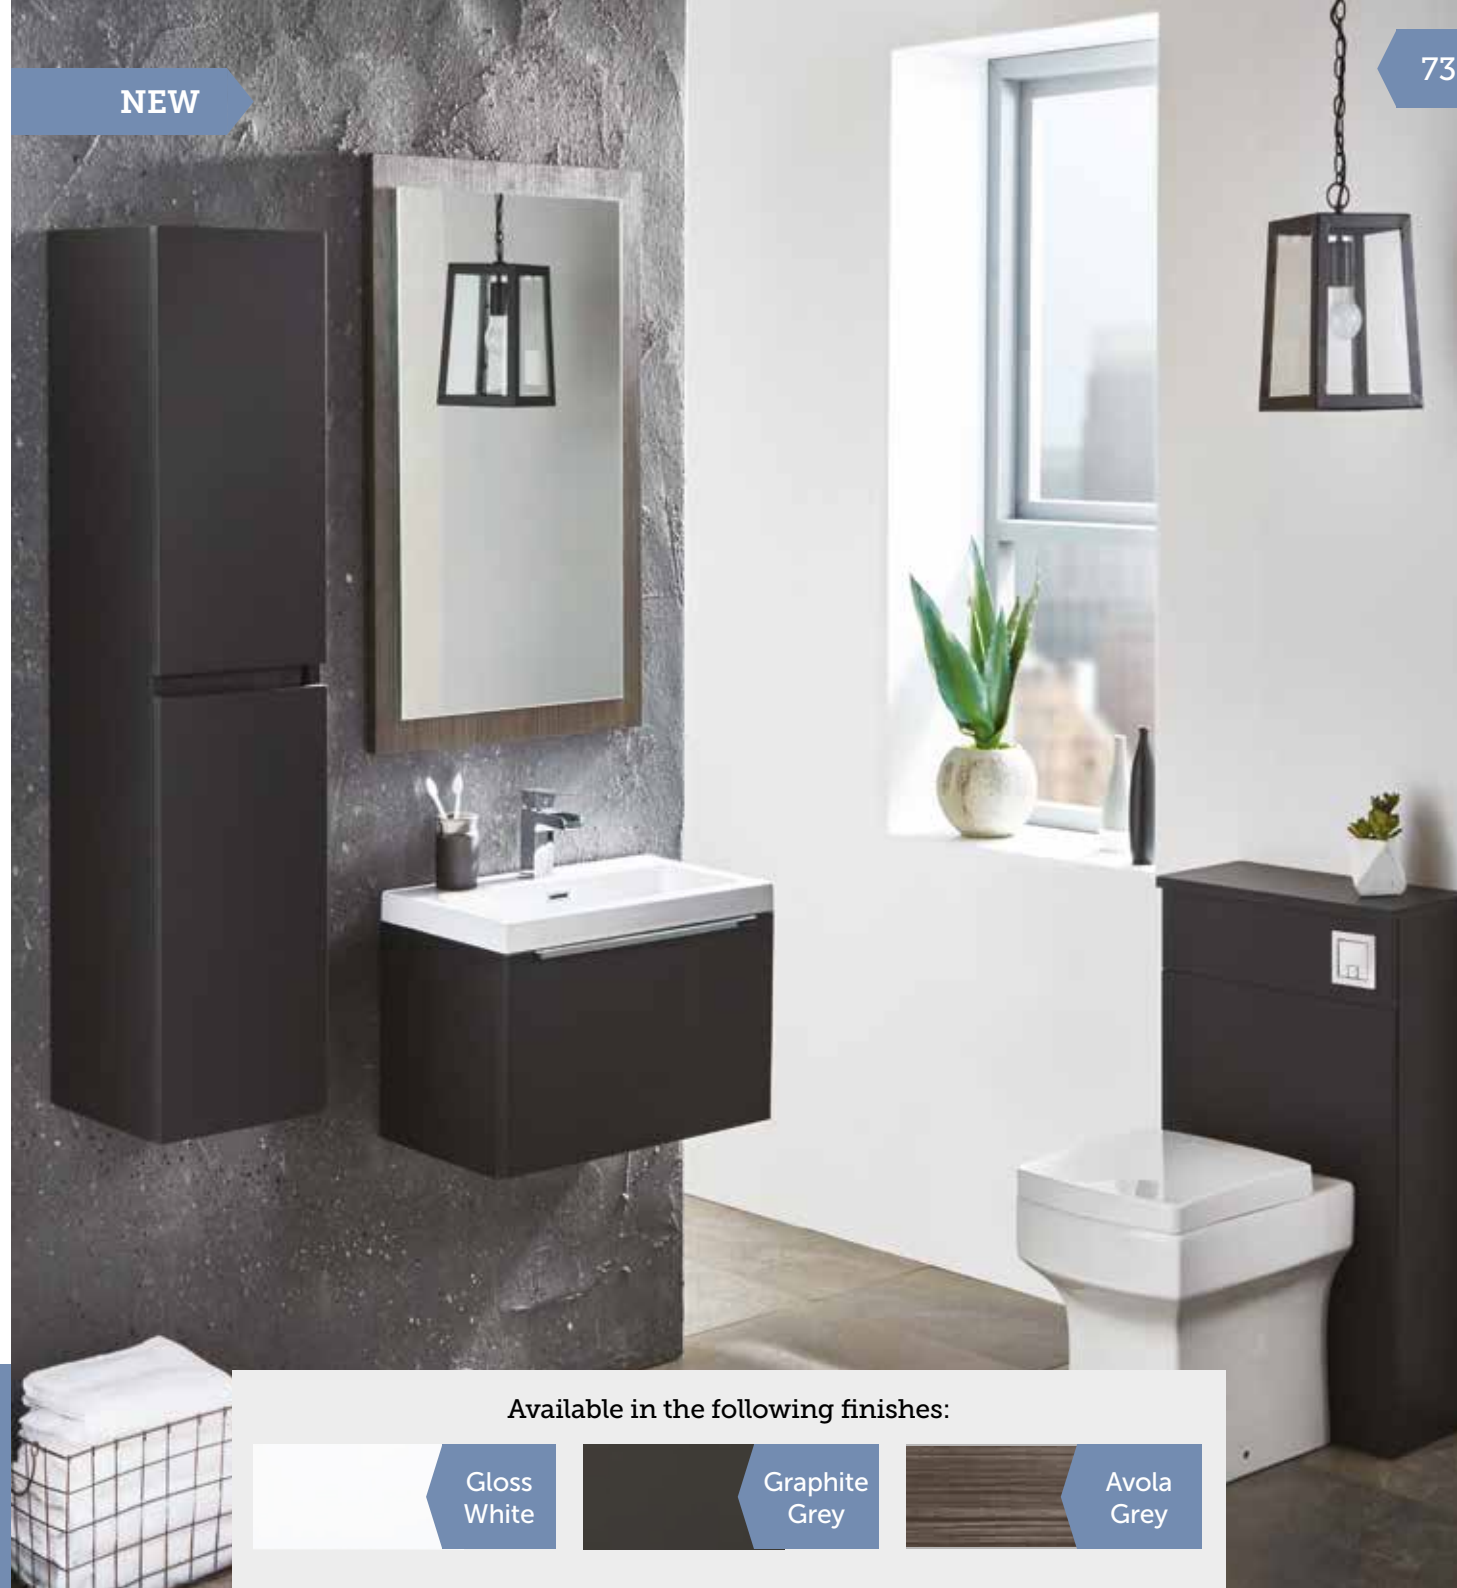

*MURBLOV* £22.00

\*Frame is adjustable for either basin size.

NEW

Available in the following finishes:

Gloss  
White

Graphite  
Grey

Avola  
Grey

Available in the  
following finishes: