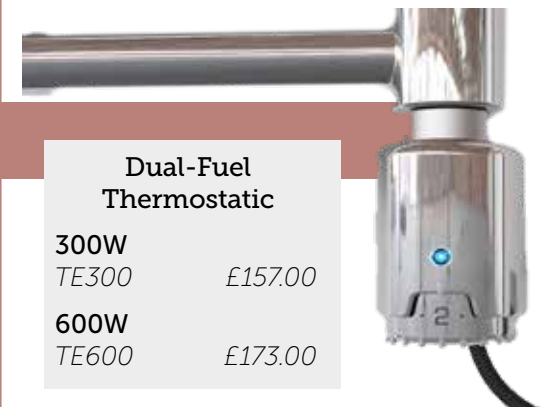

Dual-Fuel Thermostatic	
300W	
TE300	£157.00
600W	
TE600	£173.00