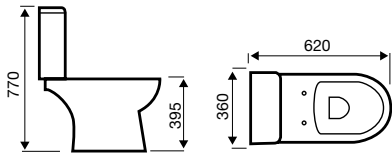

SIZES

& TECHNICAL DRAWINGS

Life Sanitaryware

Close-Coupled WC