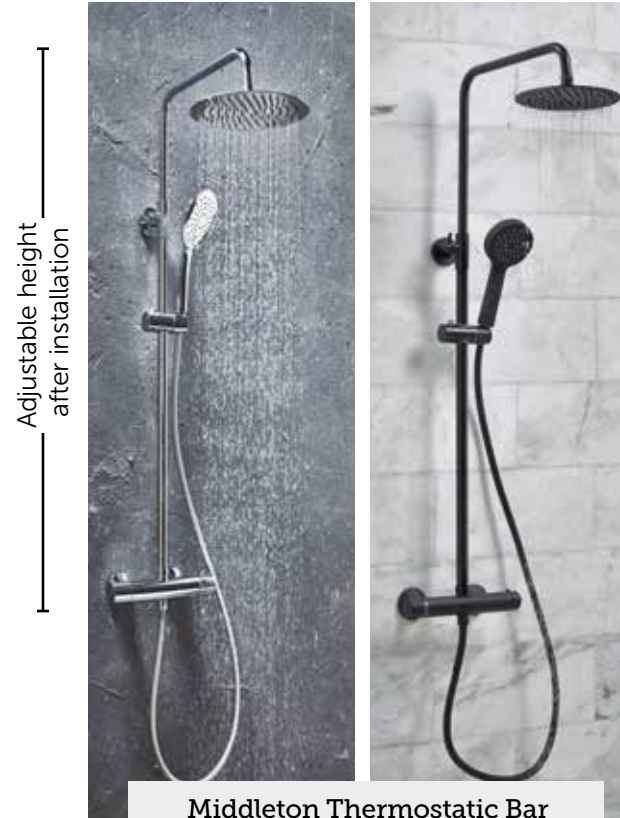

# SHOWERS

SHOWERING

- ▶ For an all-in-one solution, choose one of our drench head showers, featuring a large fixed head as well as a convenient sliding handset, all mounted to the wall.

## Drench Head Showers

NEW

NEW

Thermostatic Bar Shower with  
Slimline Drench Head & Luxury  
Sliding Handset

Round  
SHO007PL £174.00

Square  
SHO030PR £237.00

Middleton Thermostatic Bar  
Shower with Slimline Drench  
Head & Luxury Sliding Handset

Chrome  
SHOWER002 £192.00

Black  
BLACK010 £303.00

Lunar Slimline Thermostatic  
Bar Shower with Drench Head &  
Luxury Sliding Handset

Chrome  
SHOWER003N £263.00

Black  
BLACK008 £339.00

- Alternatively, choose a slide rail kit which can be paired with a fixed shower head mounted to either the wall or ceiling. See page 46 for shower head options.