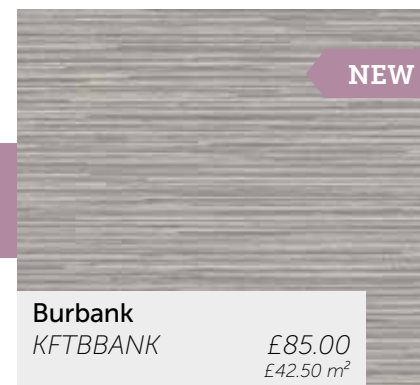

Klickfloor Tiles