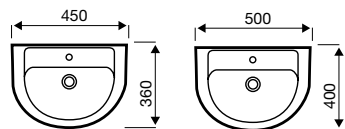

## Life Sanitaryware

Close-Coupled WC

Close-to-Wall & Comfort Height WCs

Back-to-Wall WC

Comfort Height Back-to-Wall WC

450 / 500mm 1th Basin

550mm 1th Basin & Pedestal