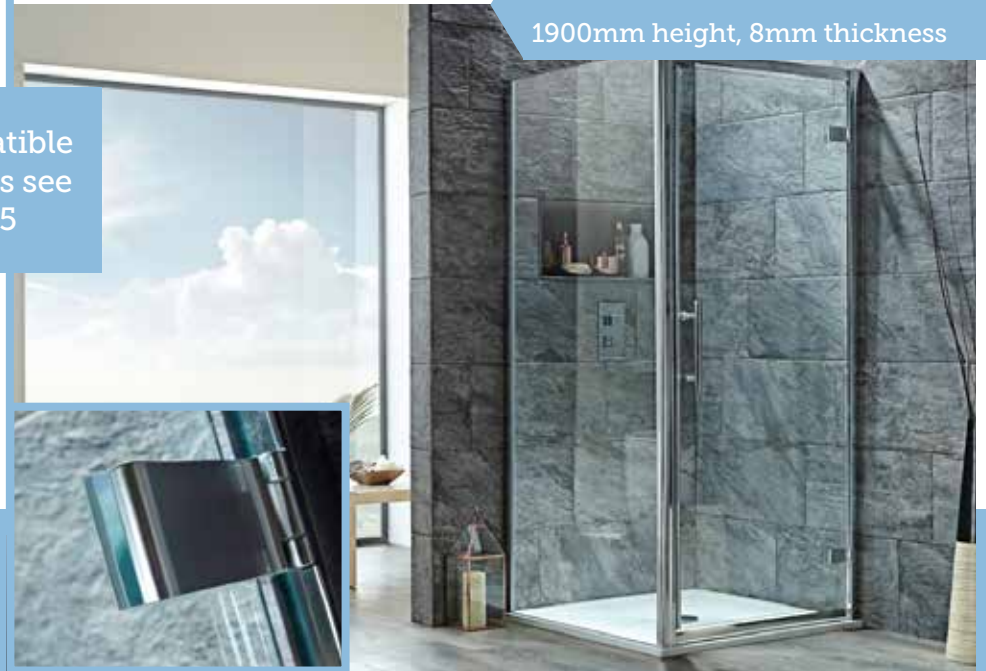

PIVOT/HINGED

SHOWER DOORS

S8 Hinged

	Adjustment	Aperture	
700mm			
SCUD700HD	650-690mm	530mm	£441.00
760mm			
SCUD760HD	710-750mm	590mm	£452.00
800mm			
SCUD800HD	750-790mm	630mm	£465.00
900mm			
SCUD900HD	850-890mm	730mm	£485.00
1000mm			
SCUD1000HD	950-990mm	830mm	£510.00

Hinges mounted on frame side
1900mm height, 8mm thickness