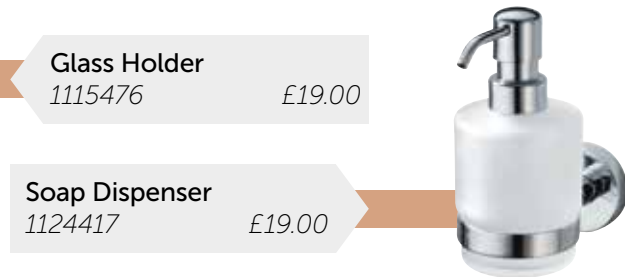

## ACCESSORIES

**Toilet Roll Holder**  
1121427 £21.00

**Straight Toilet Roll Holder**  
1158031 £22.00

**Glass Holder**  
1115476 £19.00

**Soap Dispenser**  
1124417 £19.00

**Robe Hook**  
1119148 £8.00

**Towel Ring**  
1121445 £24.00