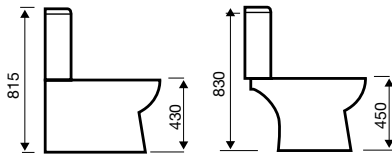

Close-to-Wall & Comfort Height WCs