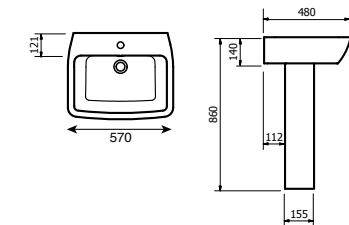

Wall-Hung WC

Basin & Pedestal

**Korsika Sanitaryware**

Close-Coupled WC

Back-to-Wall WC

Wall-Hung WC

Basin & Pedestal