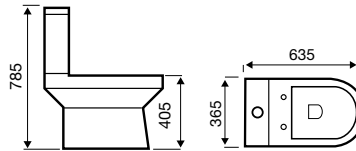

Bijou Sanitaryware

Close-Coupled WC