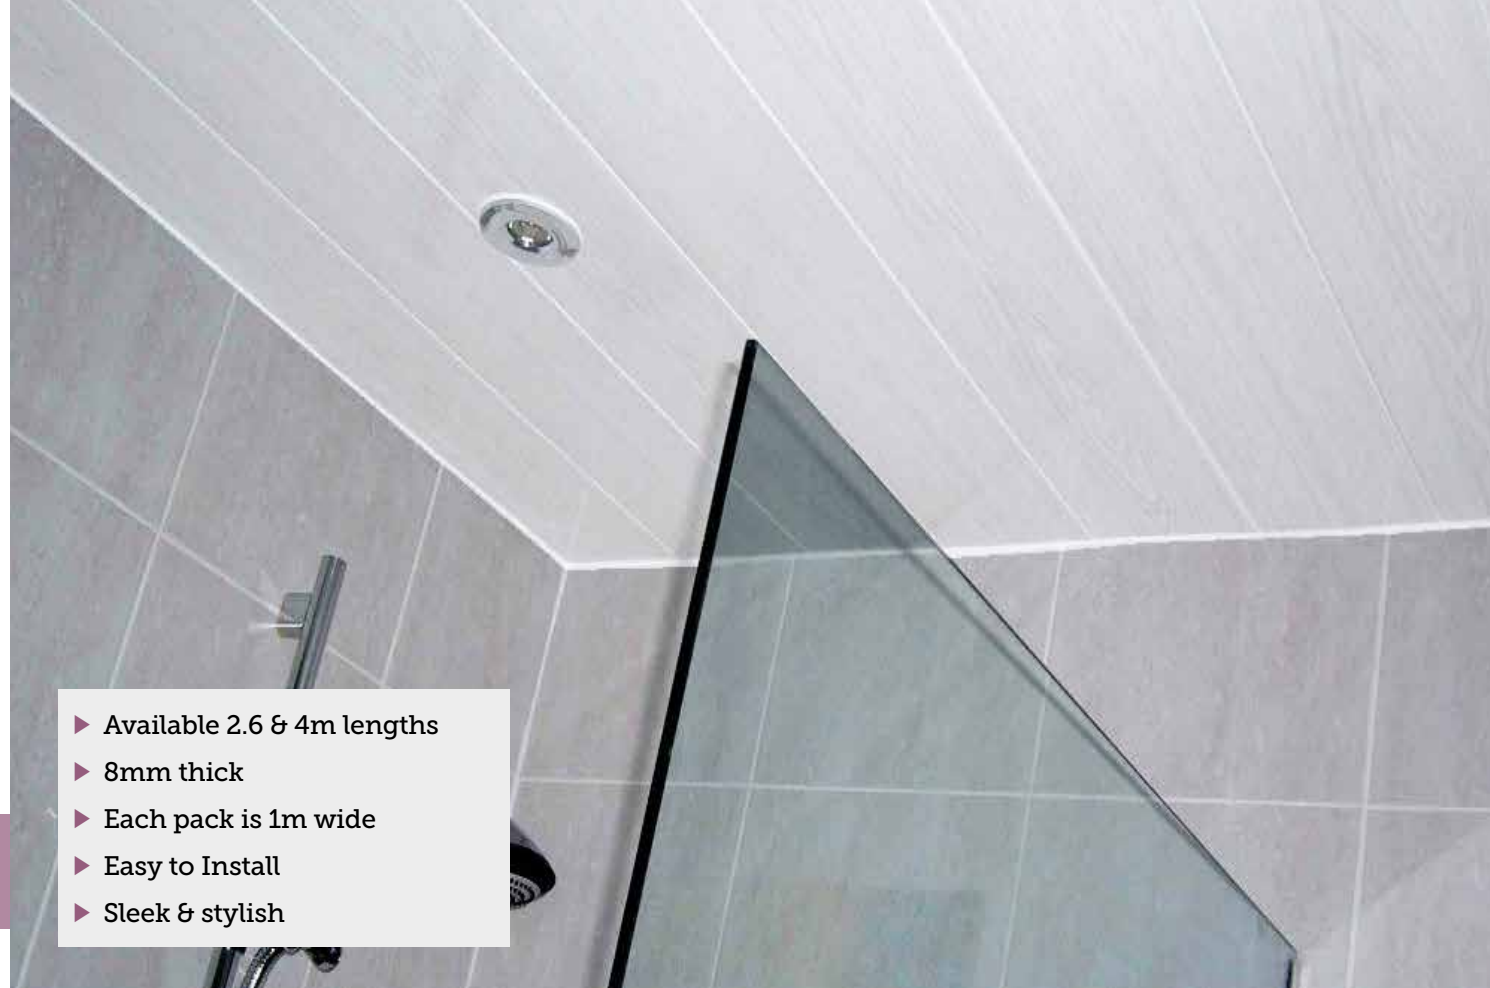

# PERFORM

WALL PANELS

- ▶ 11mm Plywood panels
- ▶ 2.4m high x 1.2m wide
- ▶ Available in 3 stunning ranges, either straight edge or tongue & groove
- ▶ 20 Tongue & Groove finishes are available in 600mm wide
- ▶ Fully waterproof, with a 20 Year guarantee