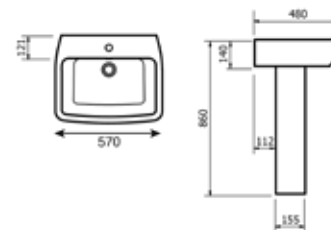

Wall-Hung WC

Basin & Pedestal

**Korsika Sanitaryware**

Close-Coupled WC

Back-to-Wall WC

Wall-Hung WC

Basin & Pedestal