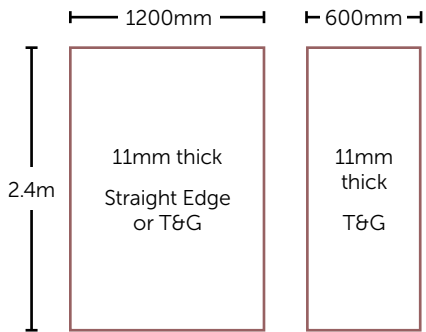

PERFORM

WET WALL PANELS

Harmony Collection