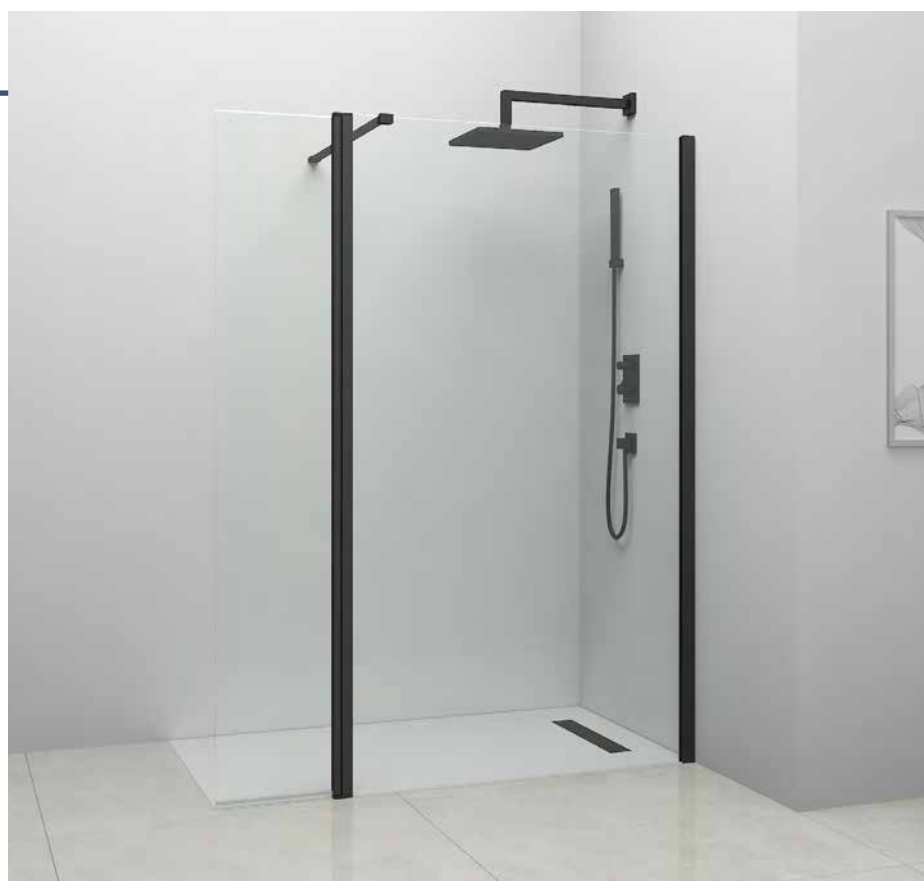

Black Profile Panels

- Clear glass with a matt black profile and support arm.
- Optional 300mm hinged return panel.

700mm Front/End Panel OC70WRSB	£256.00
760mm Front/End Panel OC76WRSB	£265.00
800mm Front/End Panel OC80WRSB	£271.00
900mm Front/End Panel OC90WRSB	£285.00
1000mm Front Panel OC10WRSB	£298.00
1100mm Front Panel OC11WRSB	£331.00
1200mm Front Panel OC12WRSB	£331.00
300mm Flipper Panel OC30WRFB	£188.00
Support Arm T-Piece OCWRTB	£20.00