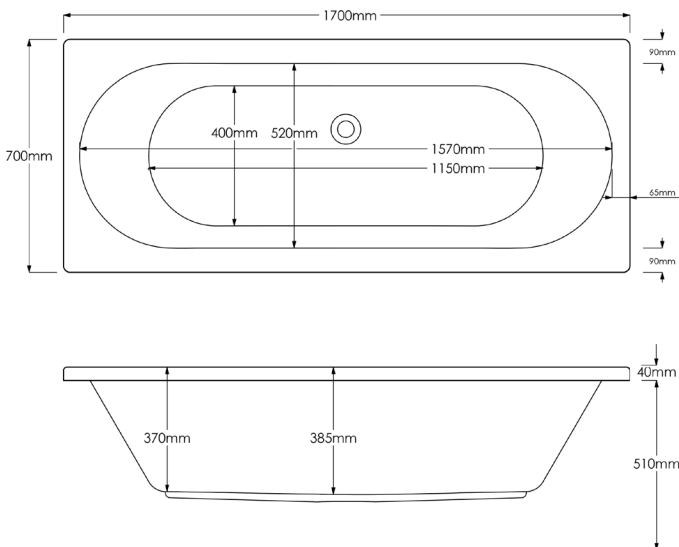

Cascade

Double-Ended (1700x700mm)