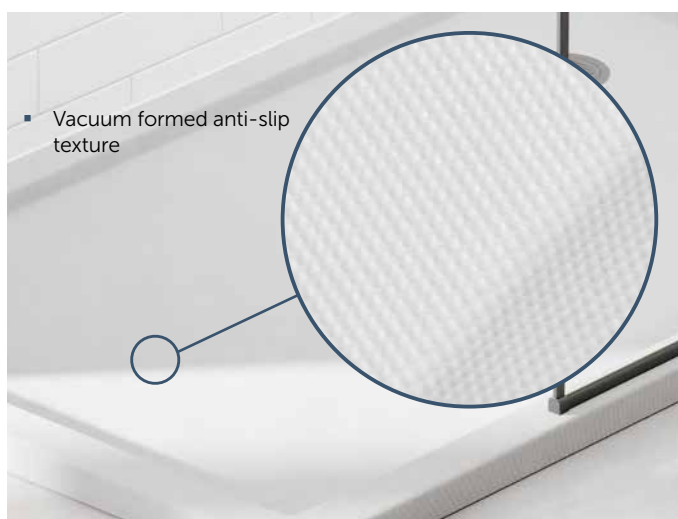

Rectangular

700mm Wide		800mm Wide	
1000 x 700mm ASP1070	£210.00	1000 x 800mm ASP1080	£224.00
1200 x 700mm ASP1270	£228.00	1200 x 800mm ASP1280	£237.00
1400 x 700mm ASP1470	£323.00	1400 x 800mm ASP1480	£327.00
1500 x 700mm ASP1570	£333.00	1500 x 800mm ASP1580	£340.00
1600 x 700mm ASP1670	£349.00	1600 x 800mm ASP1680	£357.00
1700 x 700mm ASP1770	£367.00	1700 x 800mm ASP1780	£378.00
760mm Wide		900mm Wide	
1200 x 760mm ASP1276	£233.00	1200 x 900mm ASP1290	£245.00
1700 x 760mm ASP1776	£367.00	1700 x 900mm ASP1790	£398.00