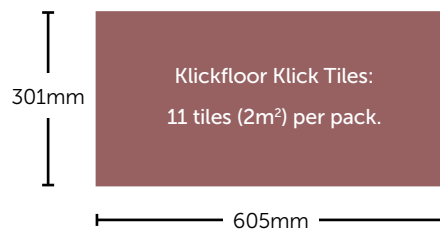

Klickfloor Klick Tiles

Burbank
KFTBBANK

£90.00 (€45.00 m²)