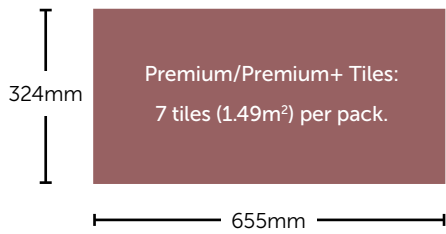

Klickfloor Premium+ Tiles