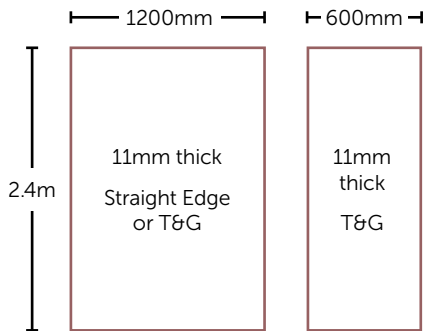

PERFORM

WET WALL PANELS

Natural Collection