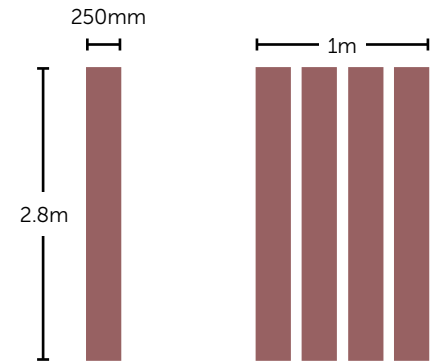

Grey Retro Stone
2.8m (Pack of 4 x 250mm)
FF8-FLCOM

£107.00