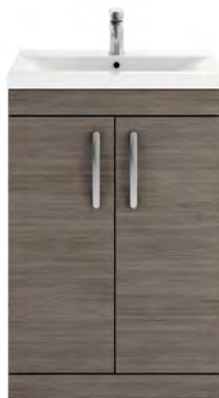

500w x 865h x 383d

KIN50FSAG-ZK50B29037

£366.00

600mm Floor Standing 2 Door Unit with Ceramic Basin

600w x 865h x 383d

KIN60FSDOAG-ZK60B29021

£397.00

600mm Floor Standing 2 Drawer Unit with Ceramic Basin