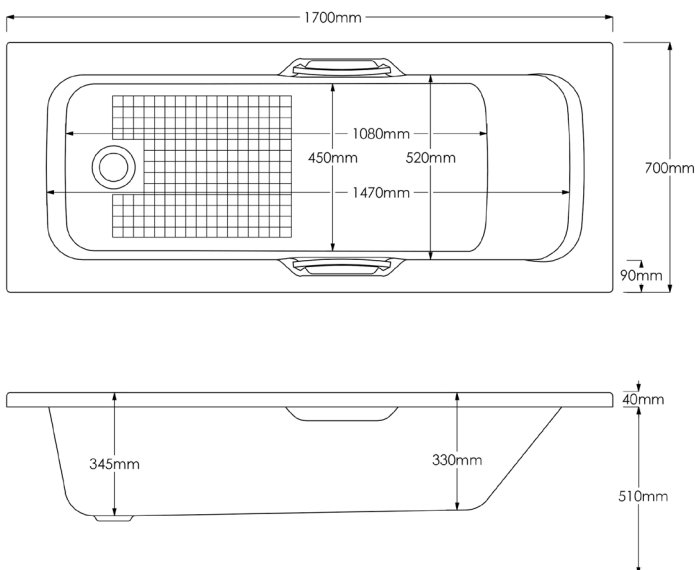

Double-Ended

Single-Ended

Size	A	B	C	D	E	F
1700x700	1700	700	410	370	1127	40
1700x750	1700	750	460	395	1127	40
1800x800	1800	800	510	420	1227	50

Size	A	B	C	D	E	F
1700x700	1700	700	430	350	1230	40
1700x750	1700	750	480	375	1230	40
1800x800	1800	800	530	400	1330	50

Granada 2