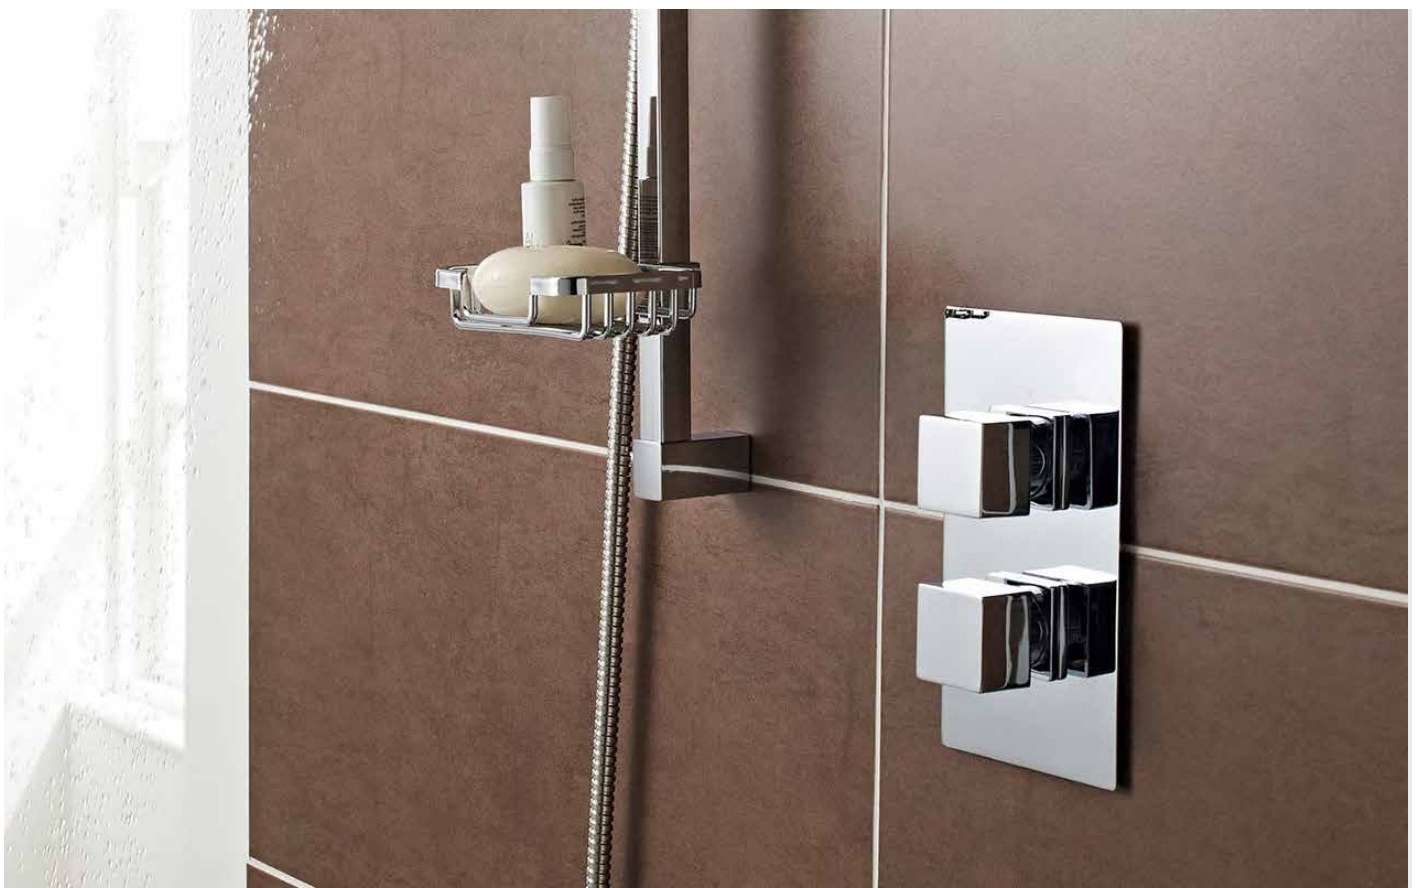

Bar Valves

- Thermostatic valves keep your water temperature comfortable and constant.
- Pair an exposed bar valve with your choice of slide rail kits.
- Minimum pressure 0.3bar

Concealed Valves

- Use the top valve to turn the shower on or off, and the bottom thermostatic valve to control the water temperature.