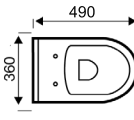

Comfort Height Back to Wall WC