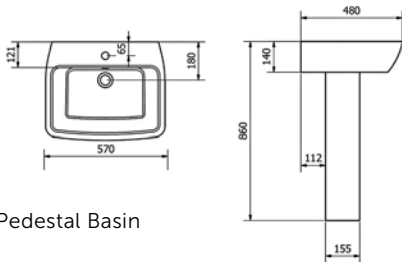

Close Coupled WC

Back to Wall WC

Basin & Pedestal

Korsika

Close Coupled WC

Back to Wall WC

Wall Hung WC

Pedestal Basin