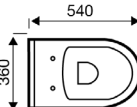

Comfort Height Back to Wall WC