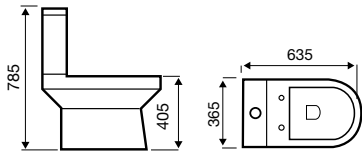

Bijou

Close Coupled / Rimless WC