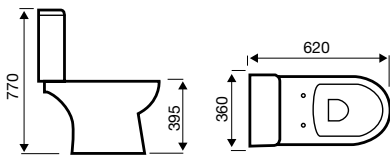

SANITARYWARE

TECHNICAL INFORMATION

Life

Close Coupled WC