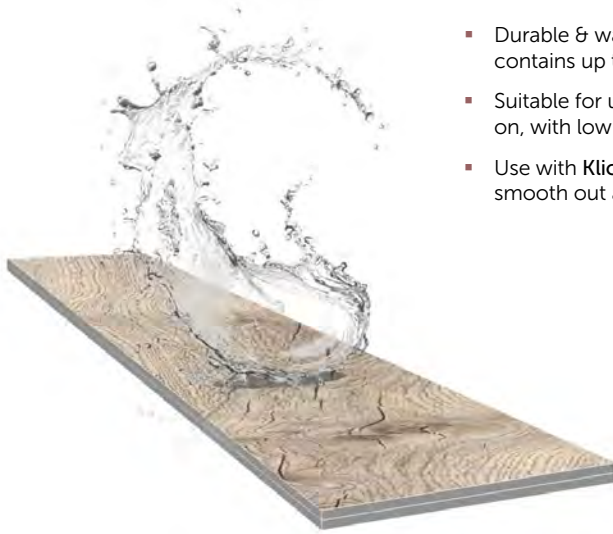

### Wood Planks

**Carron Oak**  
ERLVT-CAOA *£84.00 (£38.18 m<sup>2</sup>)*

**Long Oak**  
ERLVT-LOOA *£84.00 (£38.18 m<sup>2</sup>)*

**Tummel Oak**  
OLLVT-TUOA *£84.00 (£38.18 m<sup>2</sup>)*

- Durable & waterproof 4.5mm thick tiles/planks with Protectonite coating, Klickfloor flooring contains up to 50% recycled material.
- Suitable for use with underfloor heating up to 27°, Klickfloor is warm and comfortable to walk on, with low sound-transmission.
- Use with Klickfloor Xtrafloor underlay for increased comfort, sound & heat insulation and to smooth out any irregularities - see below.