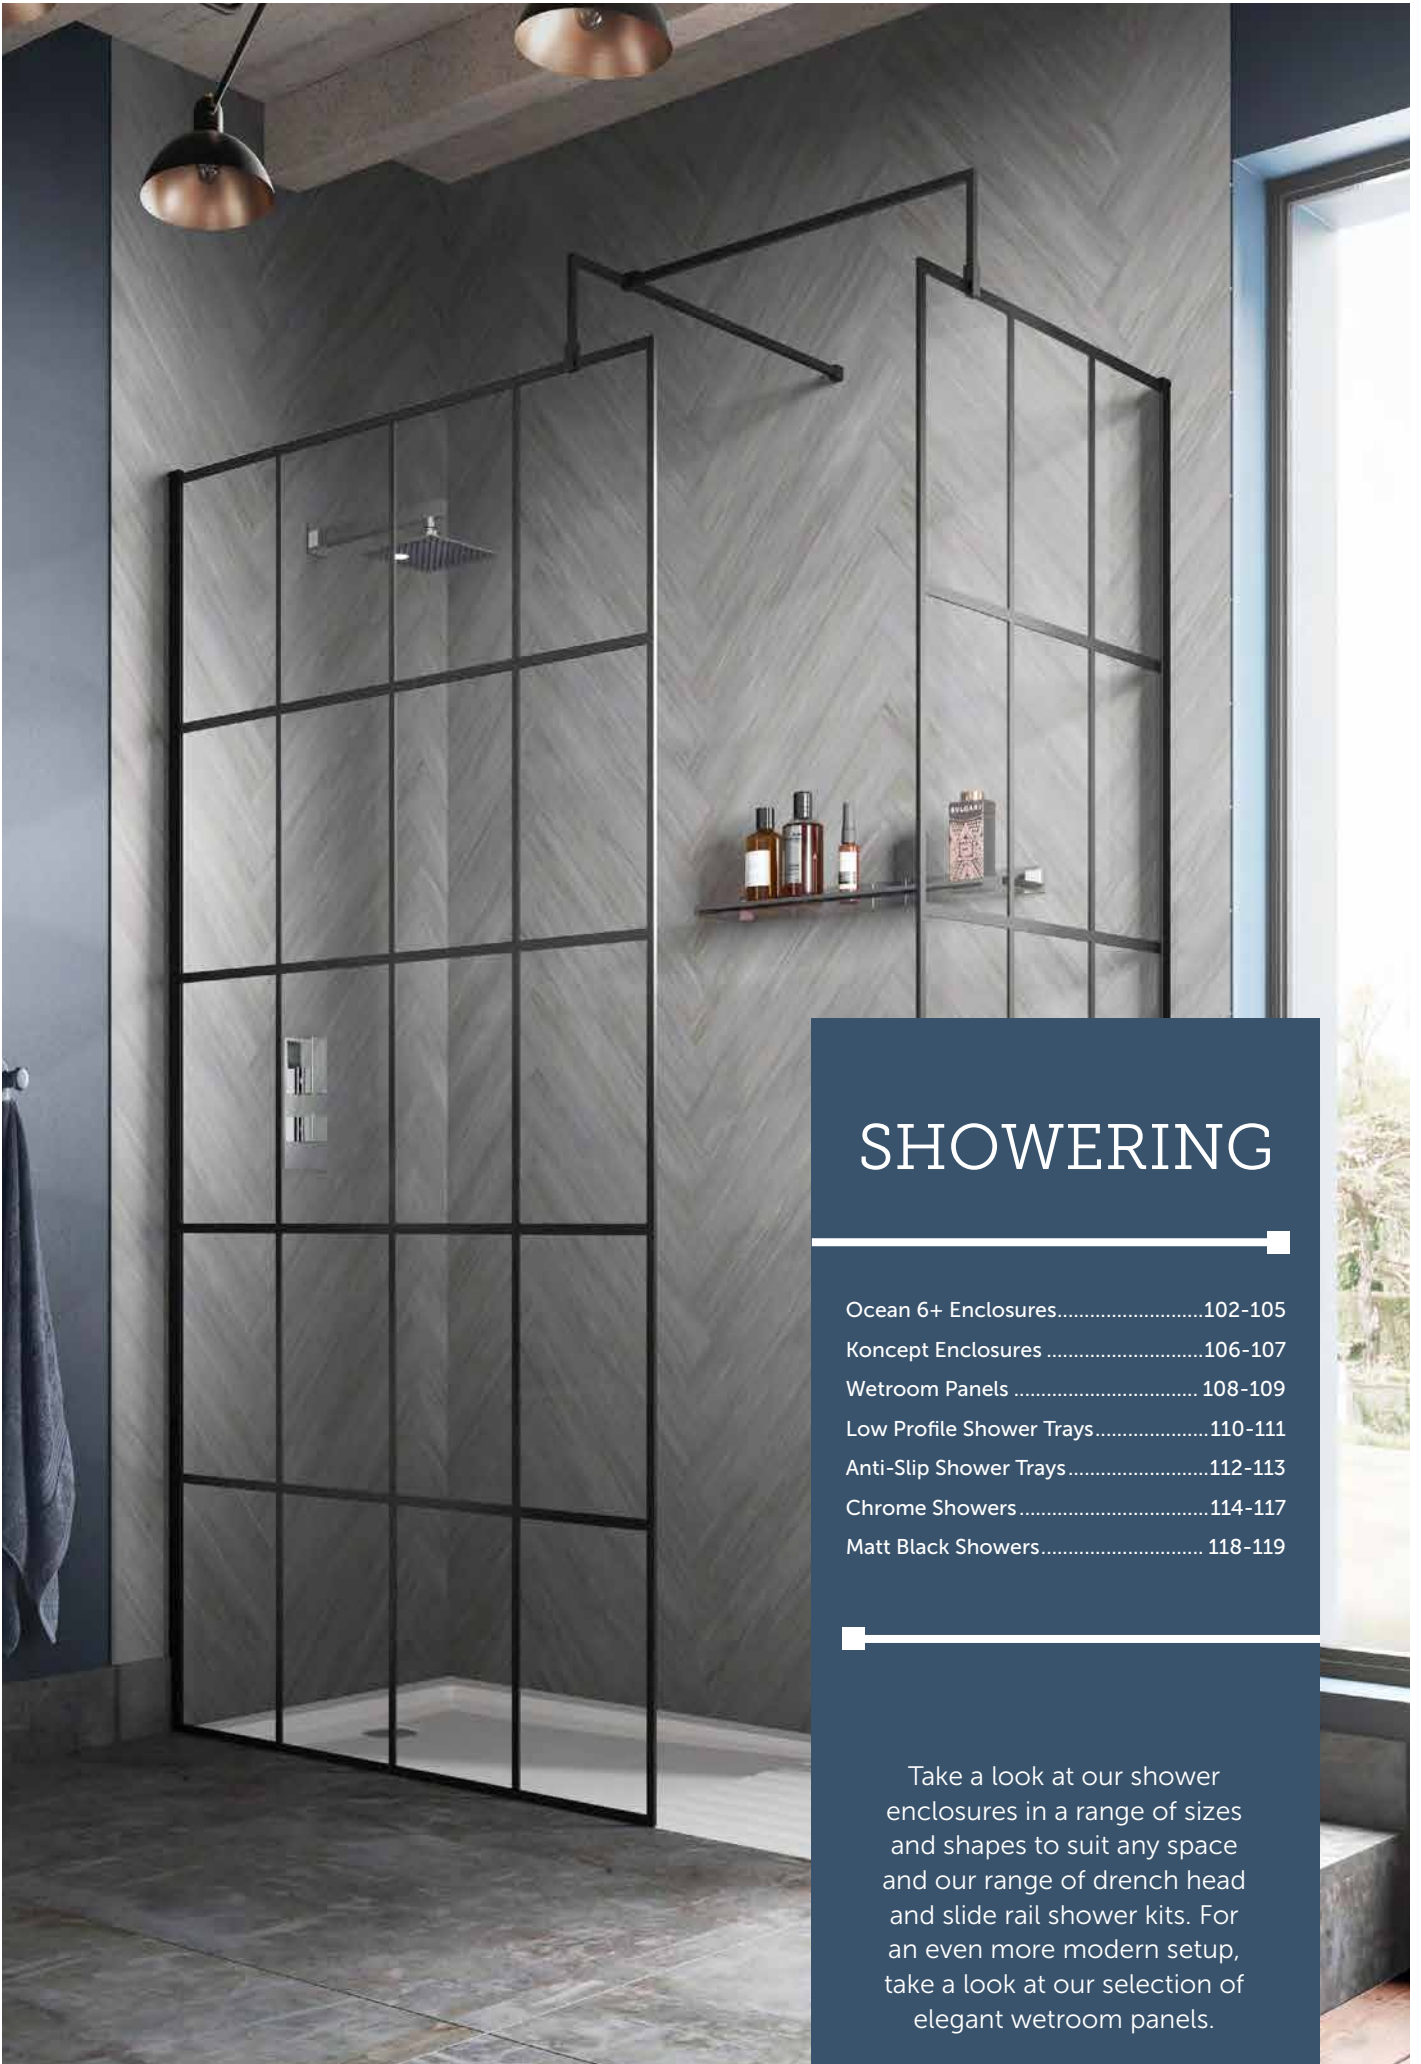

SHOWERING

Ocean 6+ Enclosures.....	102-105
Koncept Enclosures	106-107
Wetroom Panels	108-109
Low Profile Shower Trays.....	110-111
Anti-Slip Shower Trays.....	112-113
Chrome Showers.....	114-117
Matt Black Showers.....	118-119

Take a look at our shower enclosures in a range of sizes and shapes to suit any space and our range of drench head and slide rail shower kits. For an even more modern setup, take a look at our selection of elegant wetroom panels.