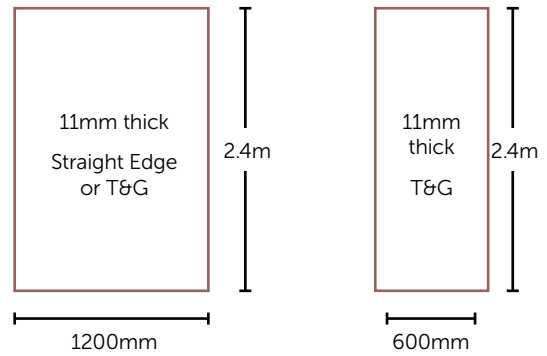

# PERFORM

WALL PANELS

- 11mm thick Plywood panels in 3 stunning ranges
- Choose from straight edge or tongue & groove (Nu-Lock).
- Selected Tongue and Groove finishes available in 600mm width.