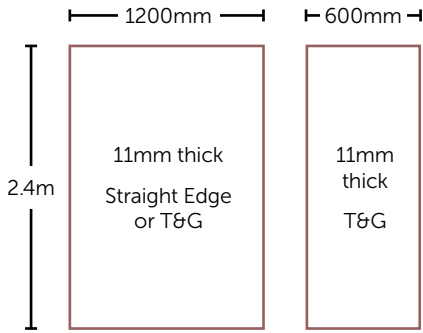

PERFORM

WET WALL PANELS