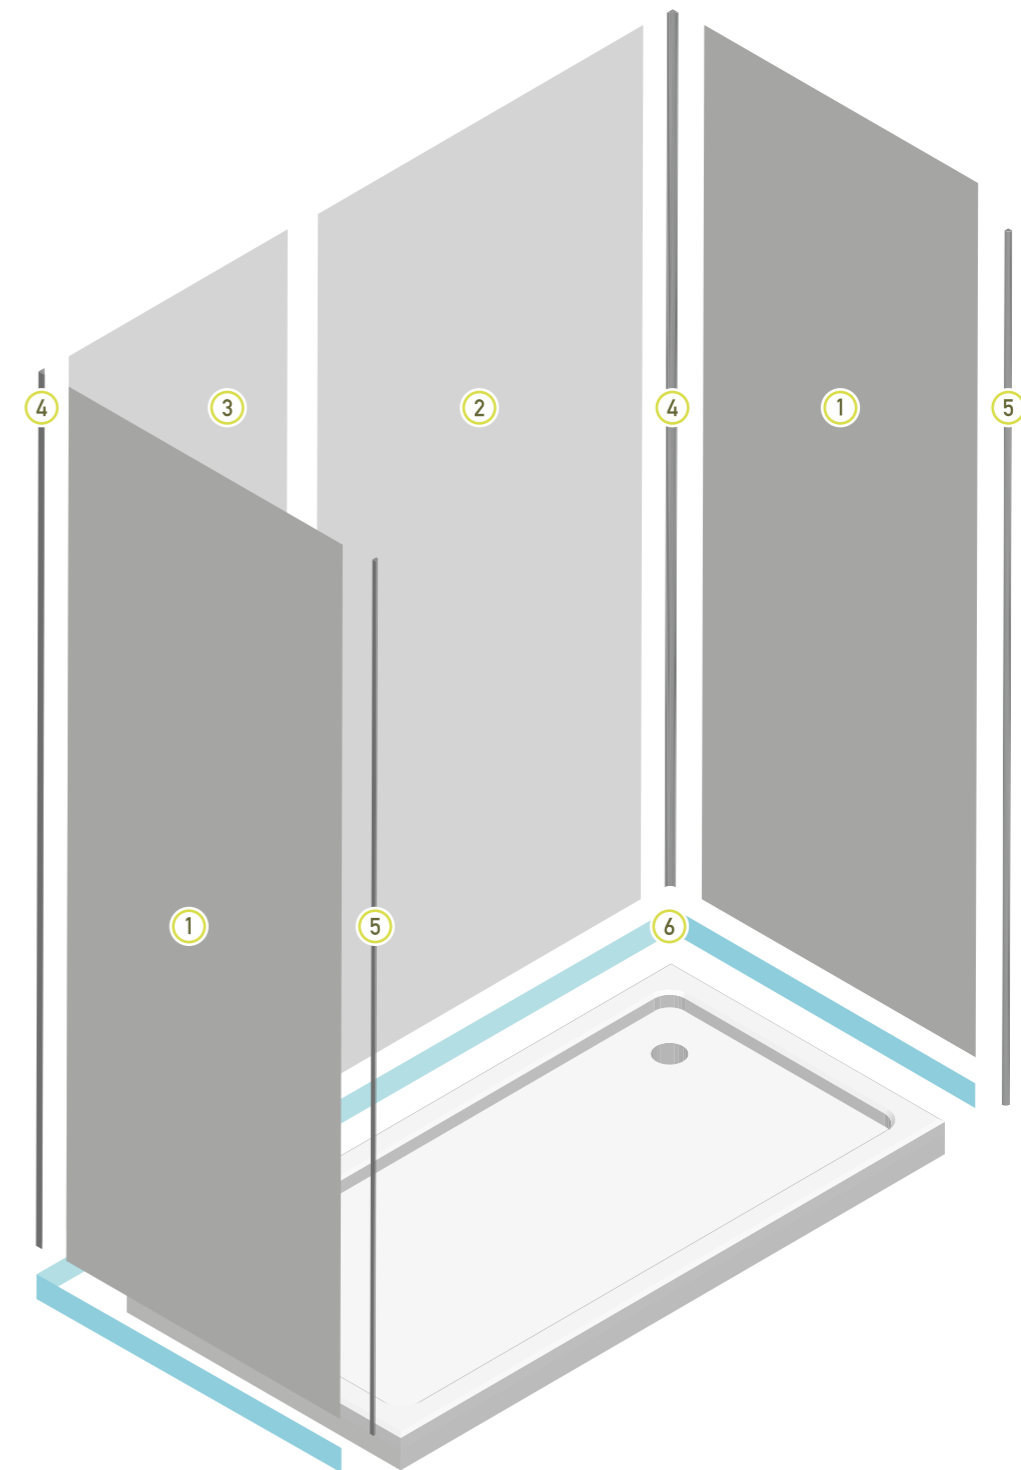

What you'll need...

Multipanel has been designed with easy installation in mind. For the best result we recommend that panels are joined together using our unique Hydrolock® tongue and groove system. Panels using this system can be installed directly onto almost any surface, including uneven walls and over the top of old tiles. Multipanel High Grab Adhesive should be used for a safe and secure fit.

To join panels at a corner and to finish any exposed edges, the appropriate profile should be used. Panels must be completely silicone sealed at all edges using Multipanel sealant, whether they are being attached to profiles, shower enclosures or joined using the Hydrolock® system to ensure a 100% watertight result.

Installation tips...

MULTIPANEL®

- Panels should be installed on the top of shower trays or baths using a Multipanel seal kit.
- Match your profile colour to your shower enclosure and shower fittings.
- Seal your installation using one of our colour match sealants (see page 56).
- Carefully measure your area to select the right panel width, choose from 1200mm, 900mm and 598mm (remember, the Hydrolock® joint reduces the finished face by 20mm).
- Panel off cuts can be used behind sinks for a coordinated look. Just ensure you seal all exposed edges with profiles and silicone.

For information on how to install our products, please visit our website

The above illustration shows a typical installation of a 1800mm x 900mm shower enclosure

① 2400 X 900mm Square edge panel x 2	⑤ End cap profile x 2
② 2400 X 1200mm Hydrolock® panel x 1	⑥ Seal kit x 2
③ 2400 X 598mm Hydrolock® panel x 1	Multipanel High Grab Adhesive x 3
④ New Invisible Corner Profile x 2	Multipanel Clear Silicone Sealant x 2

Create your own design using the *Bathroom Planner* at multipanel.co.uk/bathroomplanner