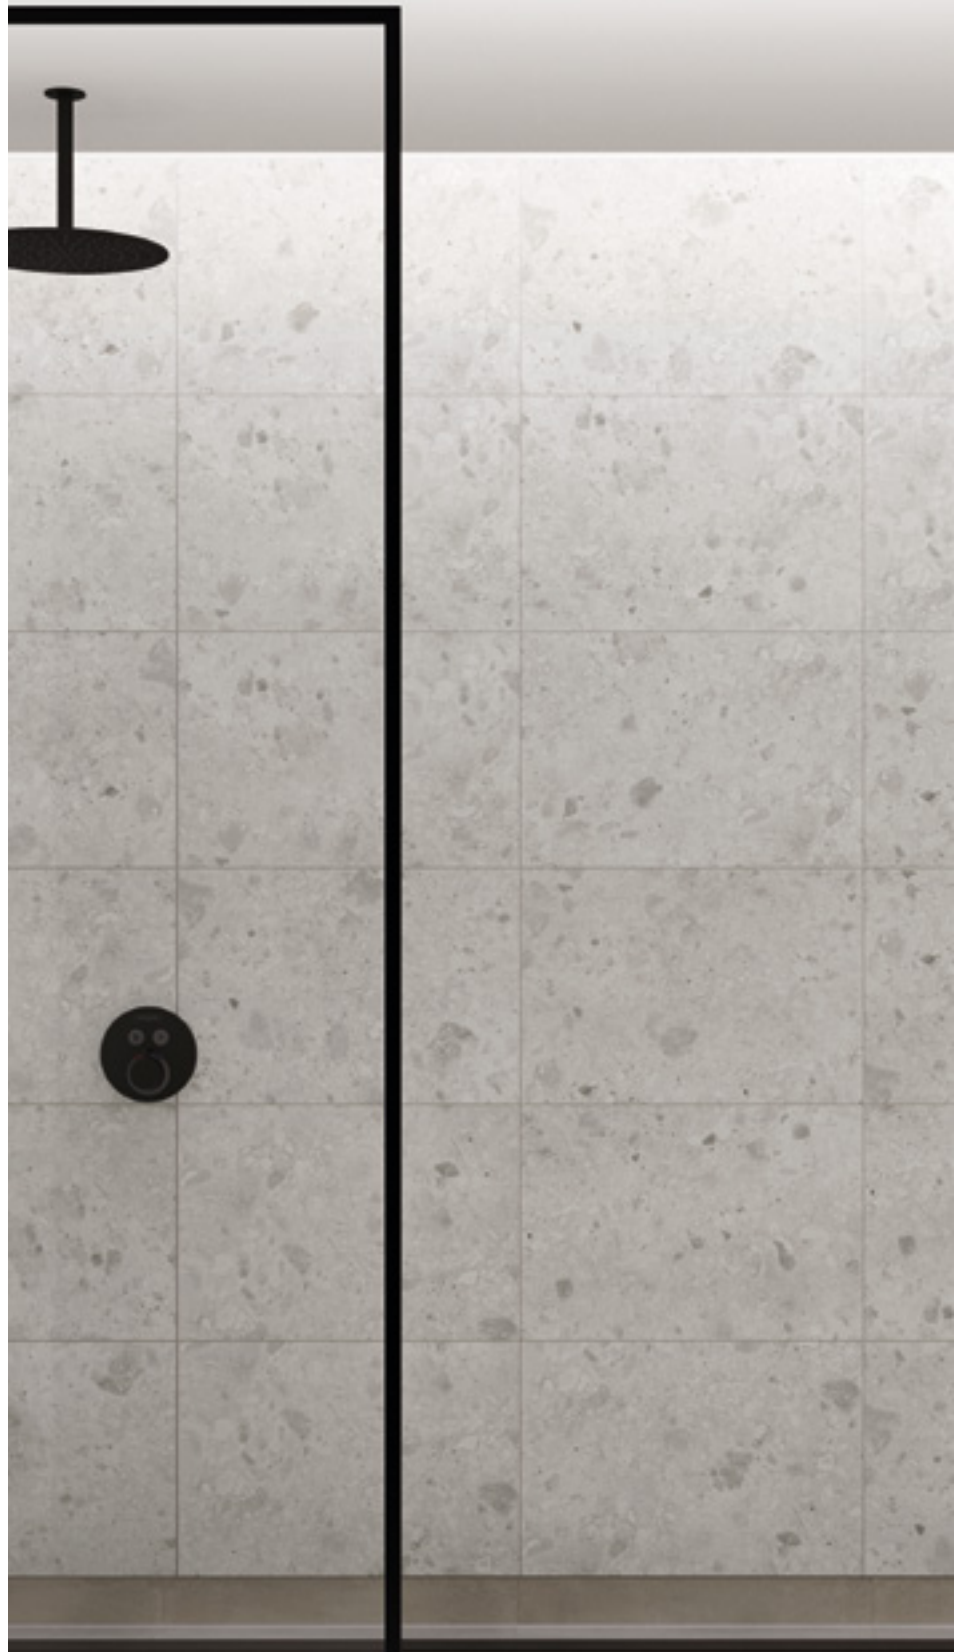

By buying Multipanel® you help to take care of the world's forests
FSC® C128180