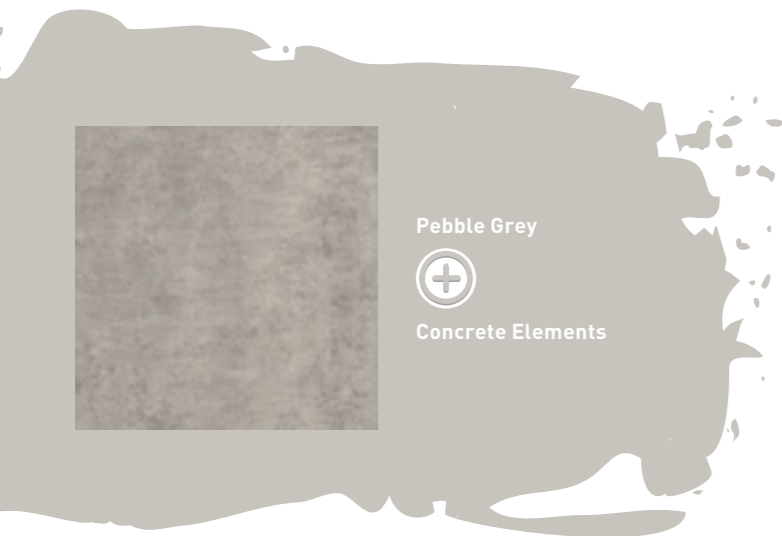

How to style the *Neutrals* Collection

Pair bold, feature wall panels from our Tile, Linda Barker, and Classic Collections with the subtle tones from the Neutrals Collection to create a bathroom design that is uniquely yours.

We've selected our favourite pairings to help you get started.

Take a look at our *top picks*

Create your design by using the *Bathroom Planner* at multipanel.co.uk/bathroomplanner