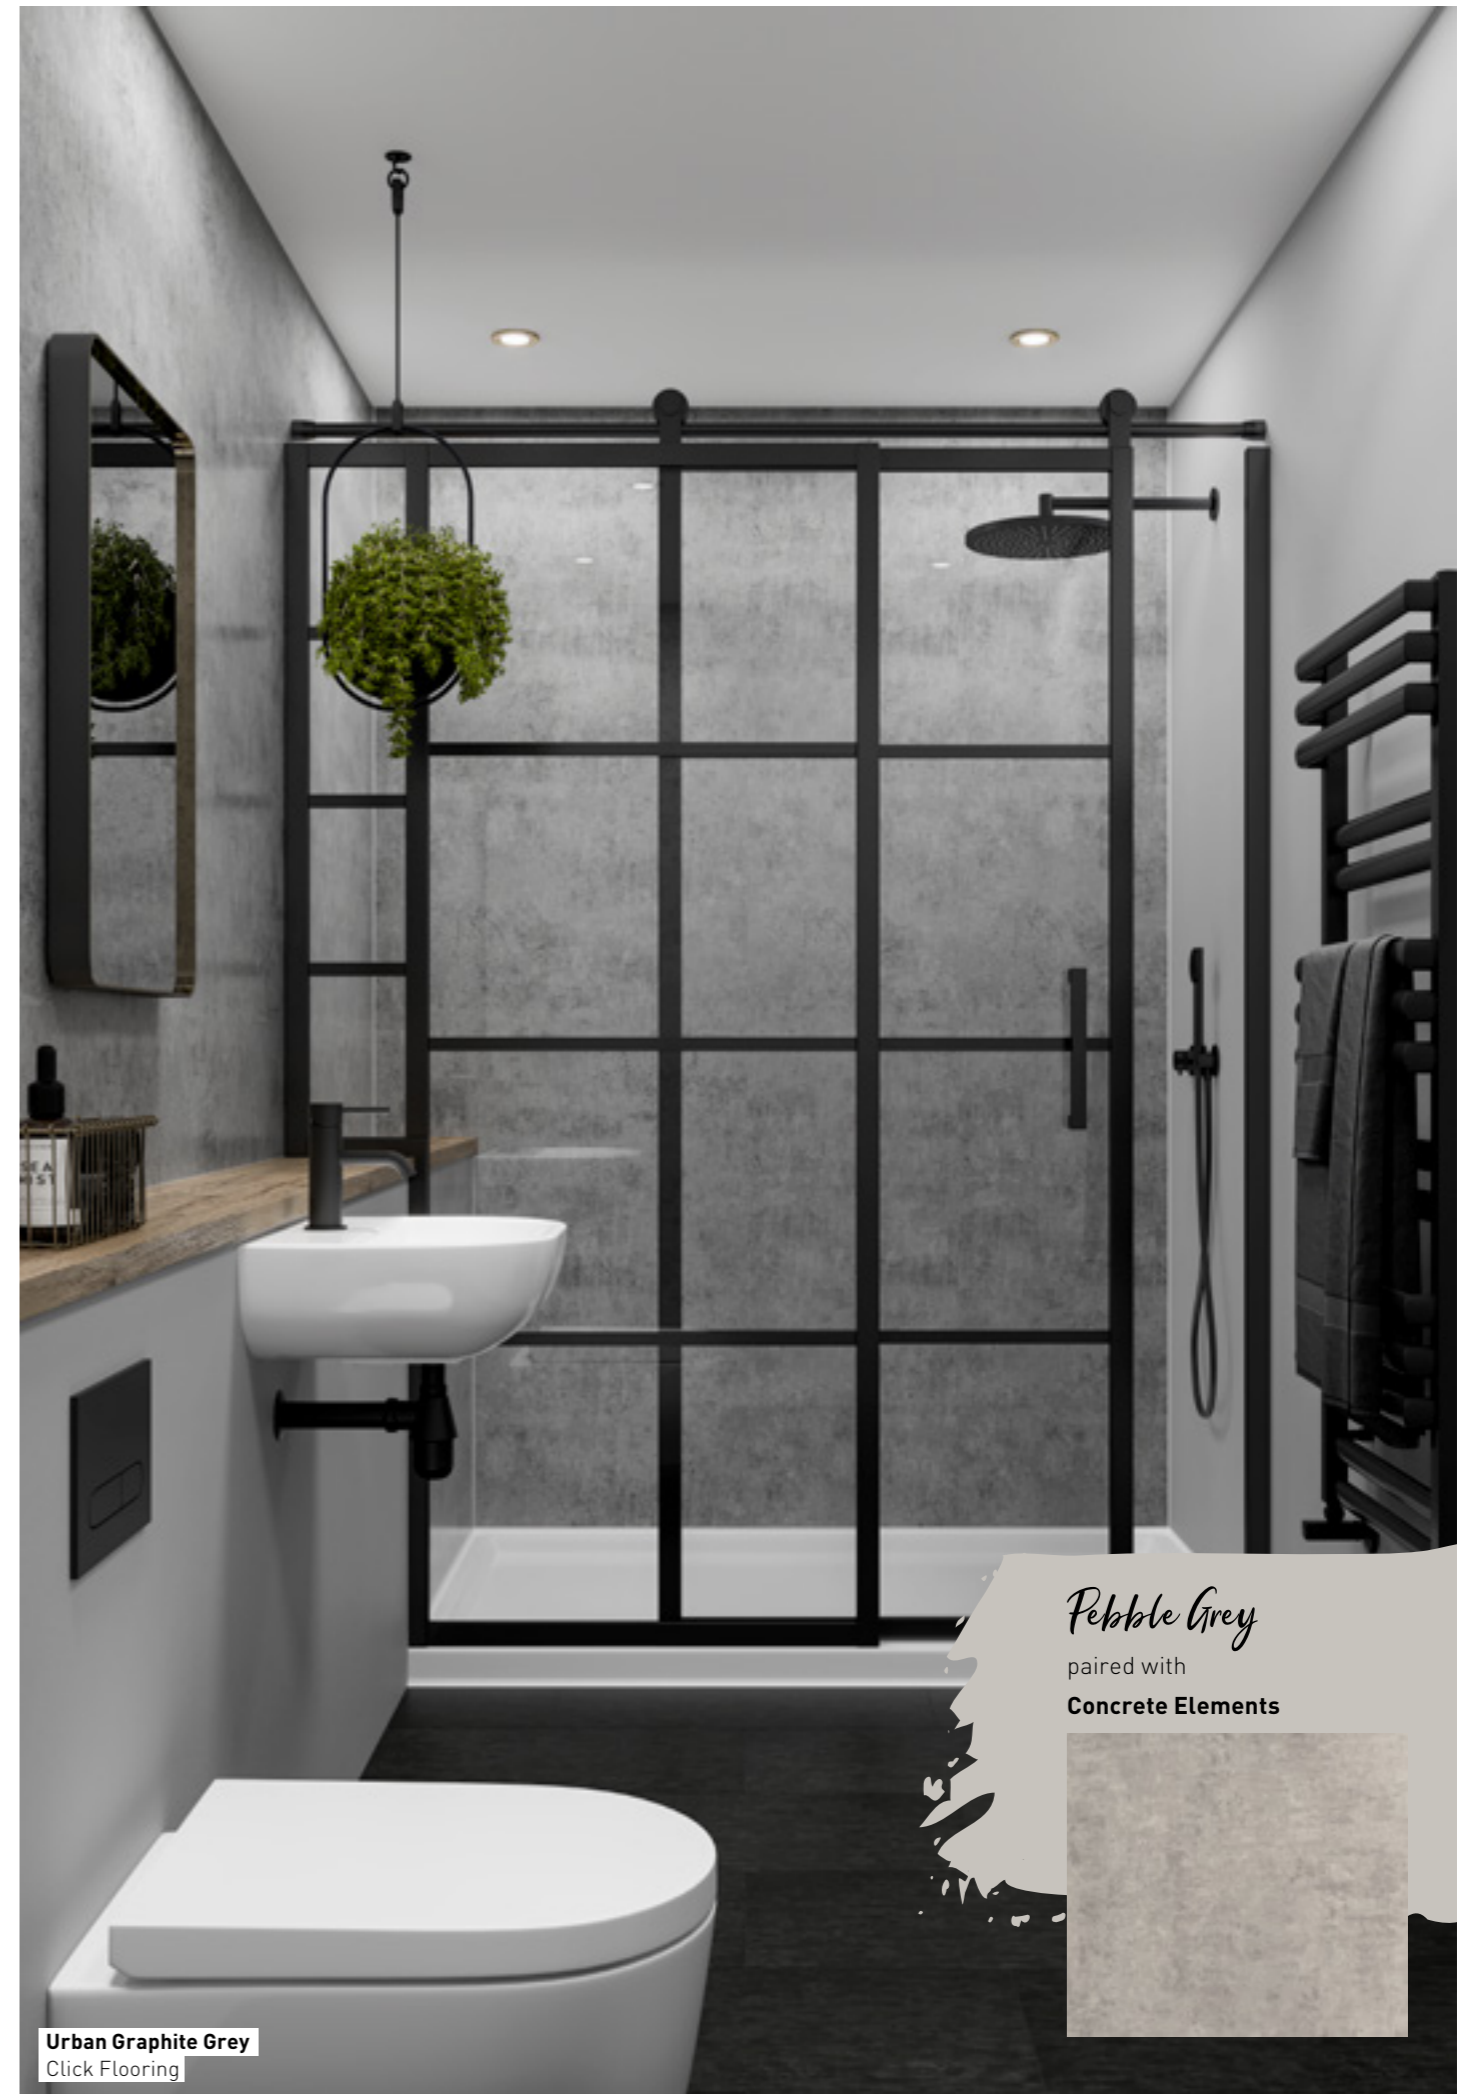

Pebble Grey
paired with
Concrete Elements