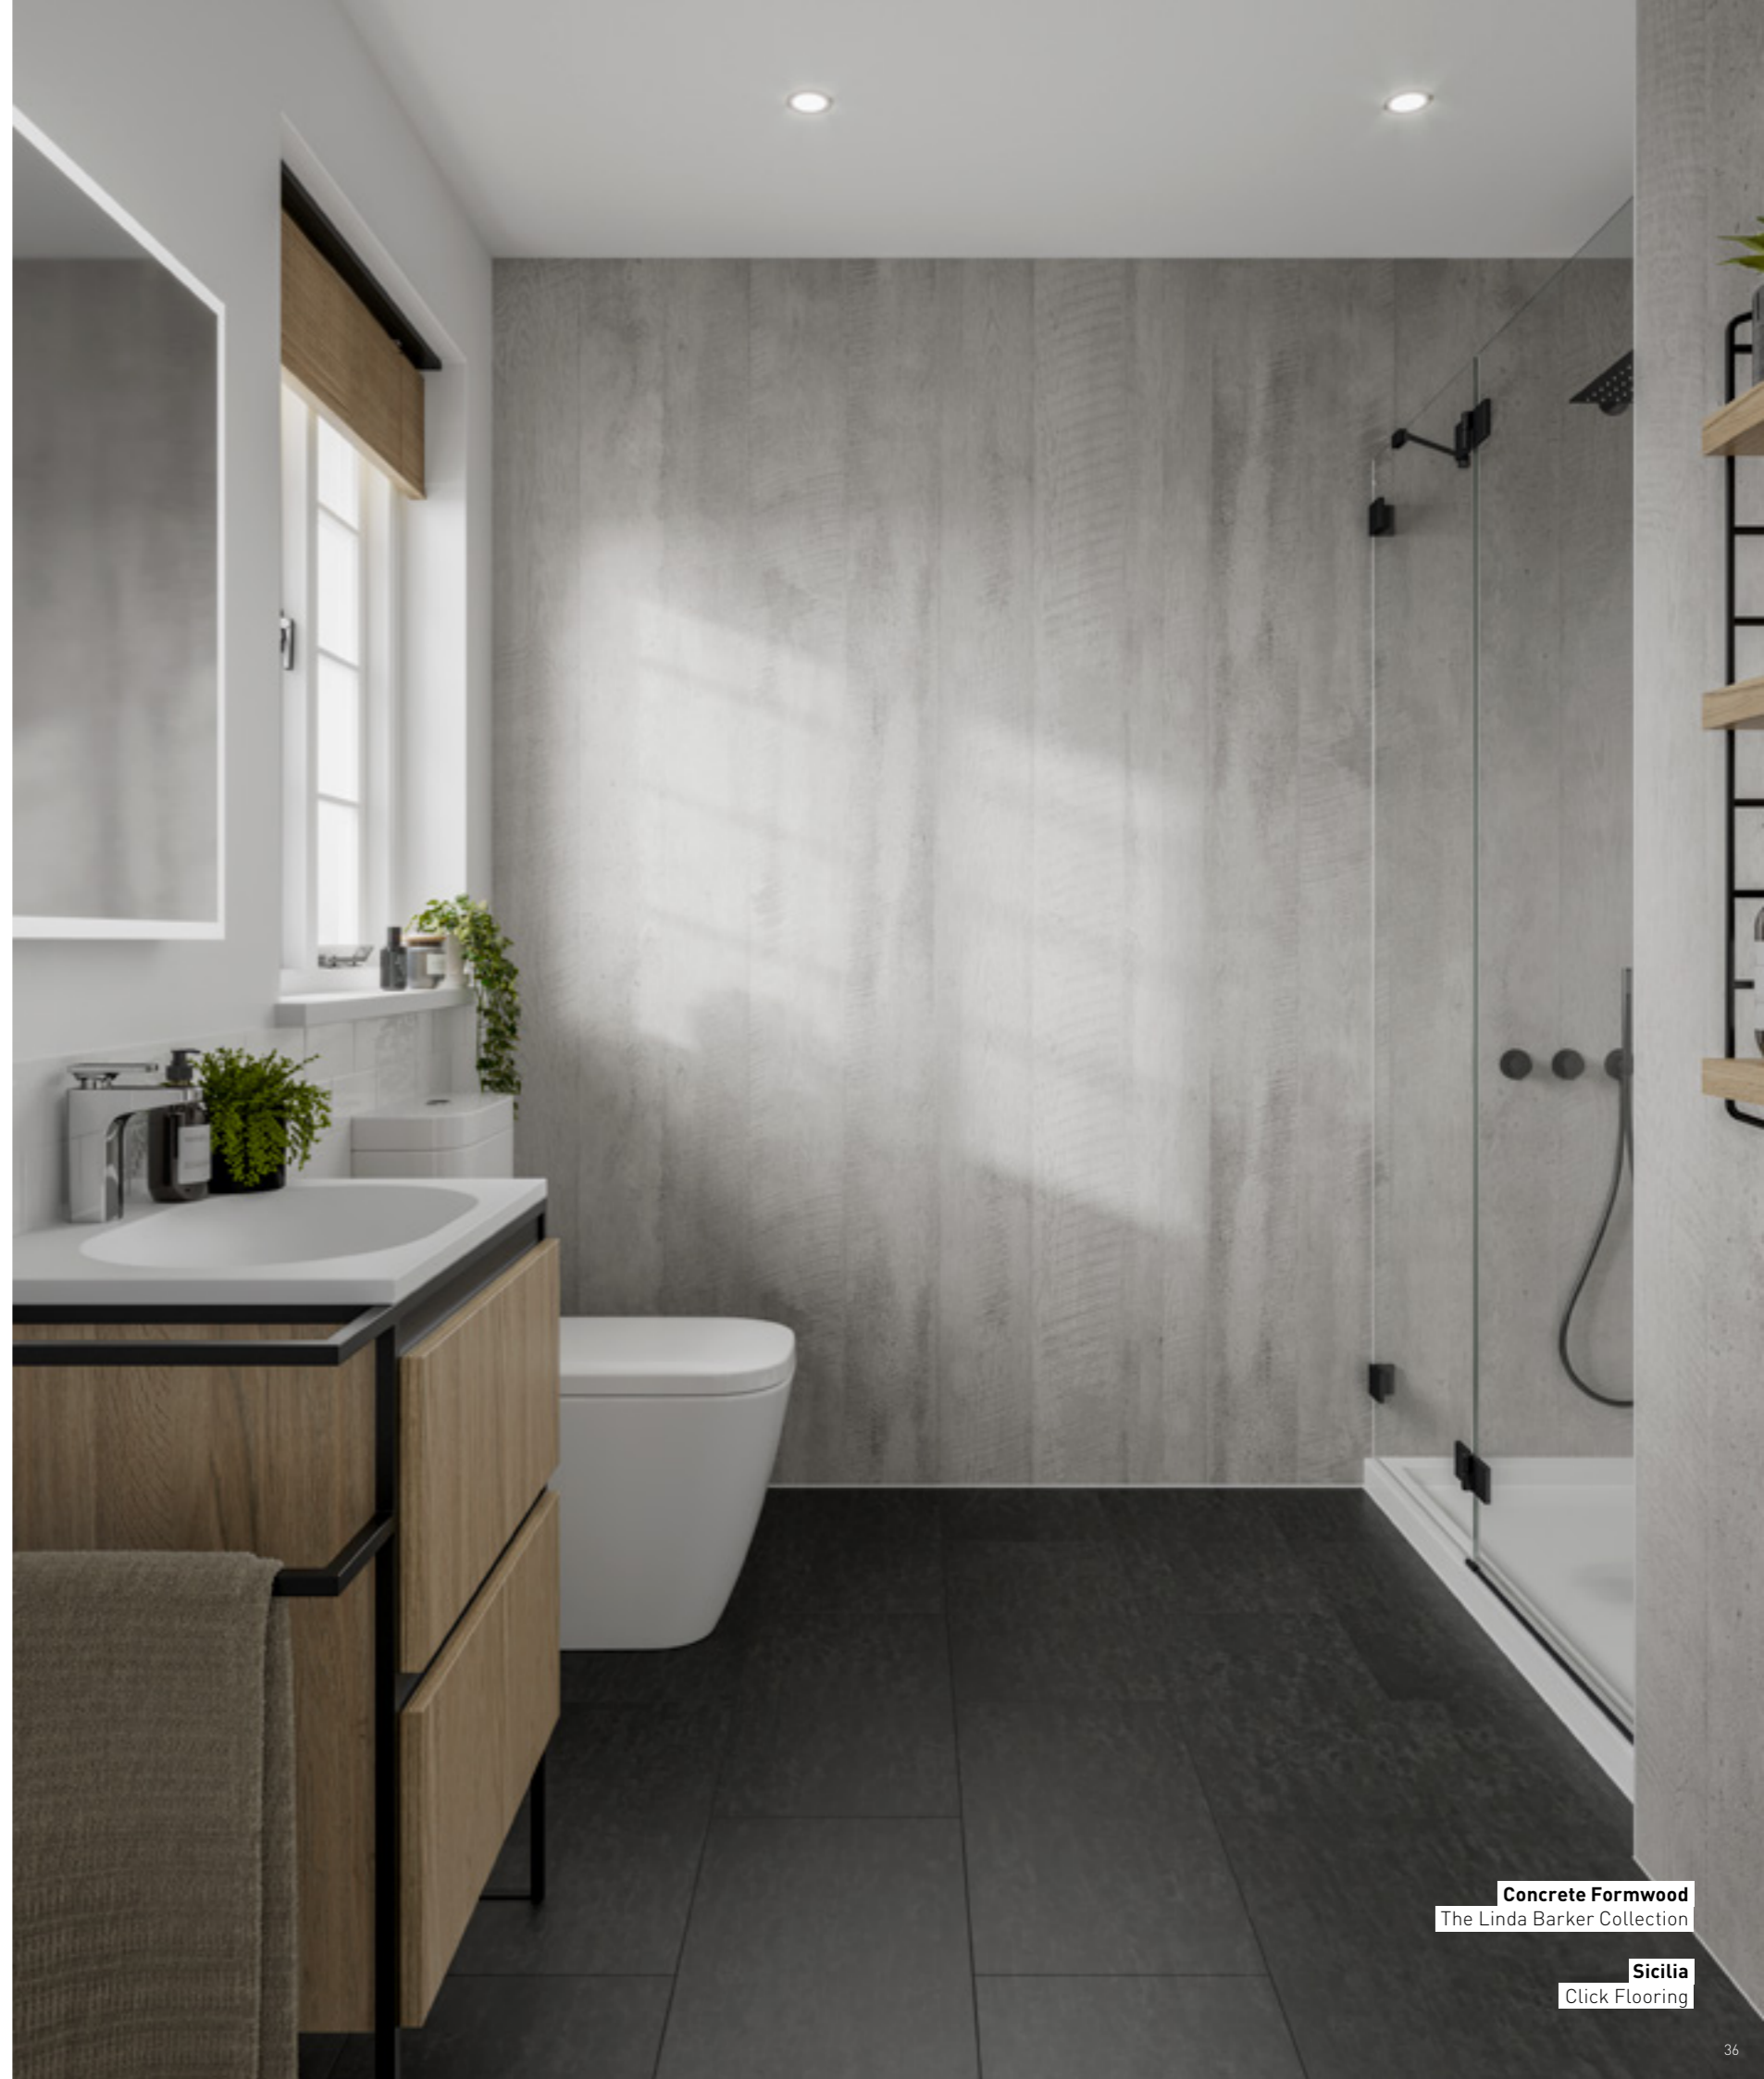

Easy to keep clean

Fully waterproof

Quick and easy to install

30 year warranty

Almost seamless joint with Hydrolock®

Can be installed over old tiles

Concrete Formwood
The Linda Barker Collection

Sicilia
Click Flooring